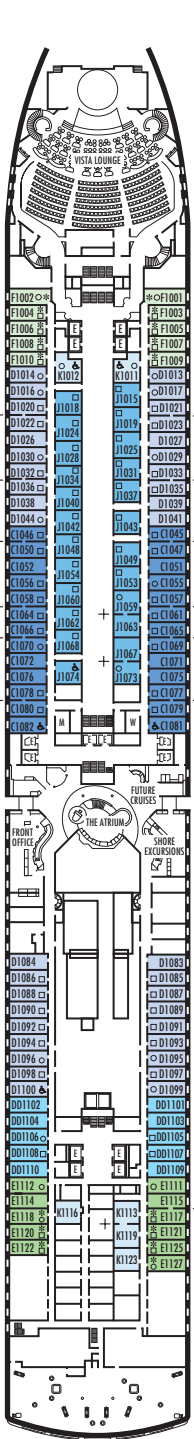

SA SB SC Neptune Suites: (Deluxe Verandah Suites) 2 lower beds convertible to 1 king-size bed, bathroom with dual-sink vanity, full-size whirlpool bath & shower & additional shower stall, large sitting area, dressing room, private verandah, 1 sofa bed for 2 persons, floor-to-ceiling windows.

SS SY SZ Signature Suites: (Superior Verandah Suites) 2 lower beds convertible to 1 queen-size bed, bathroom with dual-sink vanity, full-size whirlpool bath & shower & additional shower stall, large sitting area, private verandah, 1 sofa bed for 1 person, floor-to-ceiling windows.

VERANDAH STATEROOMS
VA VB VC VD VE
VF VH
Verandah: (Deluxe Verandah Ocean-view) 2 lower beds convertible to 1 queen-size bed, bath & shower, sitting area, private verandah, floor-to-ceiling windows.

OCEAN-VIEW STATEROOMS
C D DD E F
Large: 2 lower beds convertible to 1 queen-size bed, bathtub & shower.
G H HH
Large: 2 lower beds convertible to 1 queen-size bed, bathtub & shower. All G-category staterooms have partial sea views. All H- & HH-category staterooms have fully obstructed views.

INTERIOR STATEROOMS
I J K L M
MM N
Large or Standard: 2 lower beds convertible to 1 queen-size bed, shower.

MAIN DECK
Staterooms 1001-1127
252 ft. from bow to Staterooms 1001 & 1002.

102 ft. to stern from Staterooms 1123 & 1127.

LOWER PROMENADE DECK