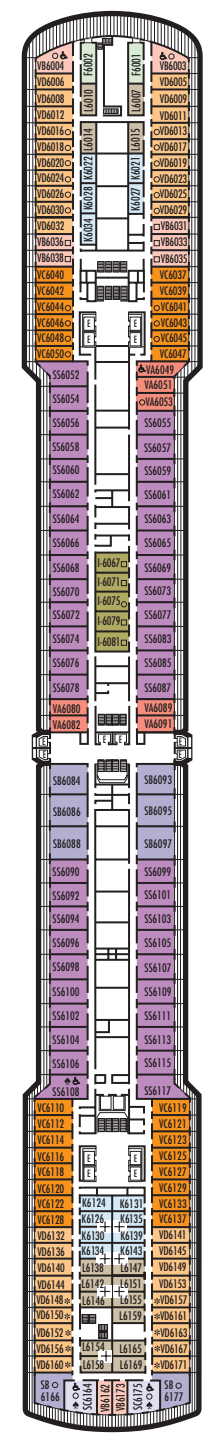

Important Note: Not all staterooms within each category have the same furniture configuration and/or facilities. Appropriate symbols within the rooms on the deck plans describe differences from the stateroom descriptions below.

VERANDAH STATEROOMS
VA VB VC VD VE
VF VH
Verandah: (Deluxe Verandah Ocean-view) 2 lower beds convertible to 1 queen-size bed, bath & shower, sitting area, private verandah, floor-to-ceiling windows.

OCEAN-VIEW STATEROOMS
C D DD E F
Large: 2 lower beds convertible to 1 queen-size bed, bathtub & shower.
G H HH
Large: 2 lower beds convertible to 1 queen-size bed, bathtub & shower. All G-category staterooms have partial sea views. All H- & HH-category staterooms have fully obstructed views.

INTERIOR STATEROOMS
I J K L M
MM N
Large or Standard: 2 lower beds convertible to 1 queen-size bed, shower.

MAIN DECK
Staterooms 1001-1127
252 ft. from bow to Staterooms 1001 & 1002.

102 ft. to stern from Staterooms 1123 & 1127.

9 ft. to stern from Staterooms 4174 & 4179.

VERANDAH DECK
Staterooms 5001-5191
102 ft. from bow to Staterooms 5001 & 5002.

23 ft. to stern from Staterooms 5184 & 5185.

UPPER VERANDAH DECK
Staterooms 6001-6177
112 ft. from bow to Staterooms 6003 & 6004.