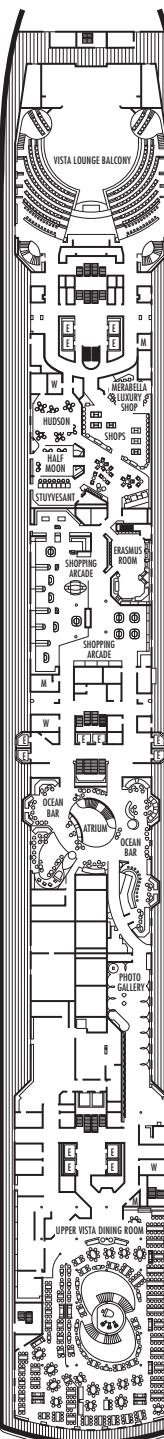

102 ft. to stern from Staterooms 1123 & 1127.