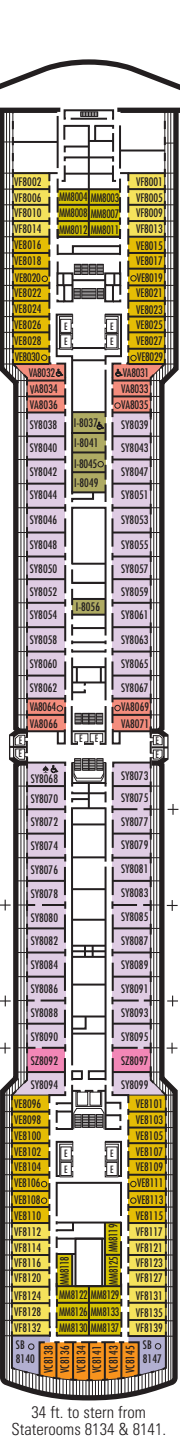

NAVIGATION DECK
Staterooms 8001-8147
186 ft. from bow to Staterooms 8001 & 8002.

34 ft. to stern from Staterooms 8134 & 8141.

LIDO DECK