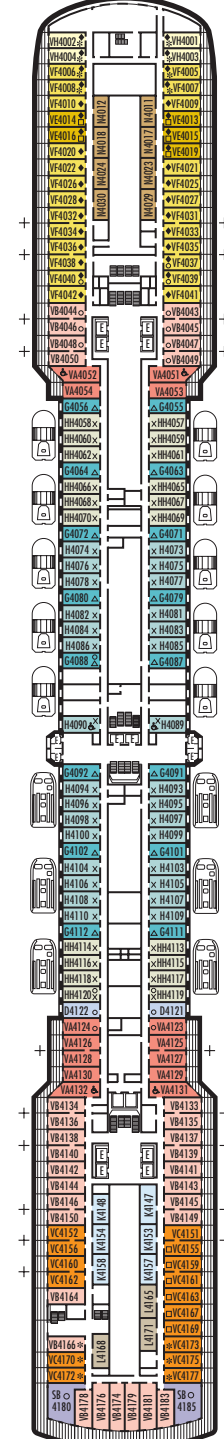

Important Note: Not all staterooms within each category have the same furniture configuration and/or facilities. Appropriate symbols within the rooms on the deck plans describe differences from the stateroom descriptions below.

VERANDAH STATEROOMS
VA VB VC VD VE
VF VH
Verandah: (Deluxe Verandah Ocean-view) 2 lower beds convertible to 1 queen-size bed, bath & shower, sitting area, private verandah, floor-to-ceiling windows.

OCEAN-VIEW STATEROOMS
C D DD E F
Large: 2 lower beds convertible to 1 queen-size bed, bathtub & shower.
G H HH
Large: 2 lower beds convertible to 1 queen-size bed, bathtub & shower. All G-category staterooms have partial sea views. All H- & HH-category staterooms have fully obstructed views.

INTERIOR STATEROOMS
I J K L M
MM N
Large or Standard: 2 lower beds convertible to 1 queen-size bed, shower.

MAIN DECK
Staterooms 1001-1127
252 ft. from bow to Staterooms 1001 & 1002.

102 ft. to stern from Staterooms 1123 & 1127.

9 ft. to stern from Staterooms 4174 & 4179.

VERANDAH DECK
Staterooms 5001-5191
102 ft. from bow to Staterooms 5001 & 5002.

23 ft. to stern from Staterooms 5184 & 5185.

UPPER VERANDAH DECK
Staterooms 6001-6177
112 ft. from bow to Staterooms 6003 & 6004.