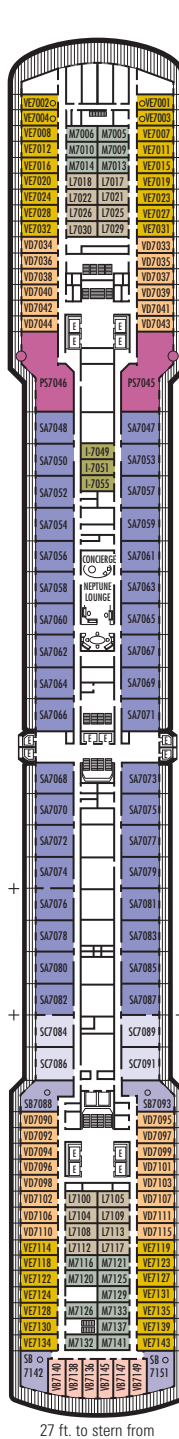

27 ft. to stern from Staterooms 7136 & 7145.

ROTTERDAM DECK
Staterooms 7001-7151
121 ft. from bow to Staterooms 7001 & 7002.