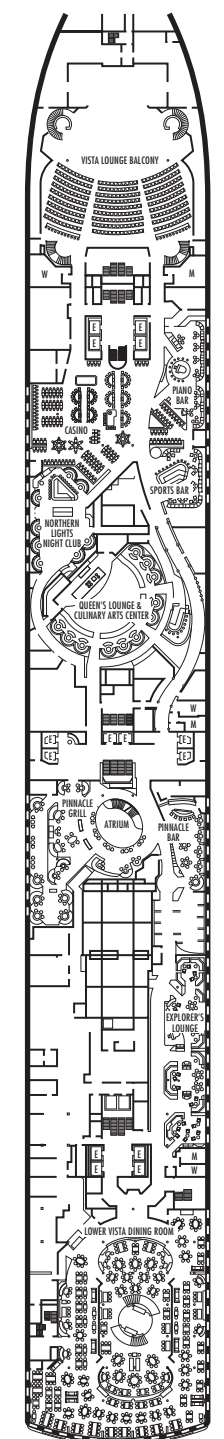

102 ft. to stern from Staterooms 1123 & 1127.

PROMENADE DECK