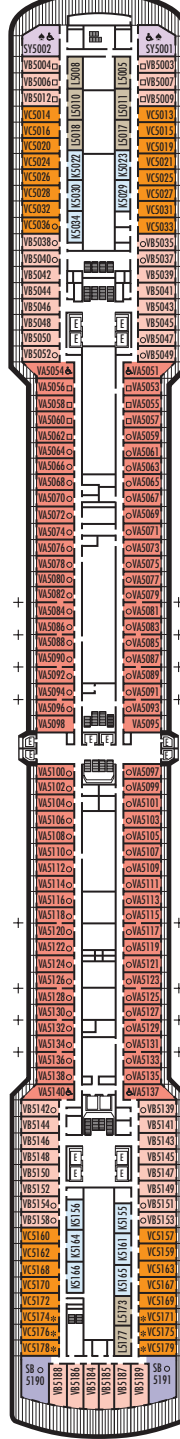

23 ft. to stern from Staterooms 5184 & 5185.

VERANDAH DECK
Staterooms 5001-5191
102 ft. from bow to Staterooms 5001 & 5002.