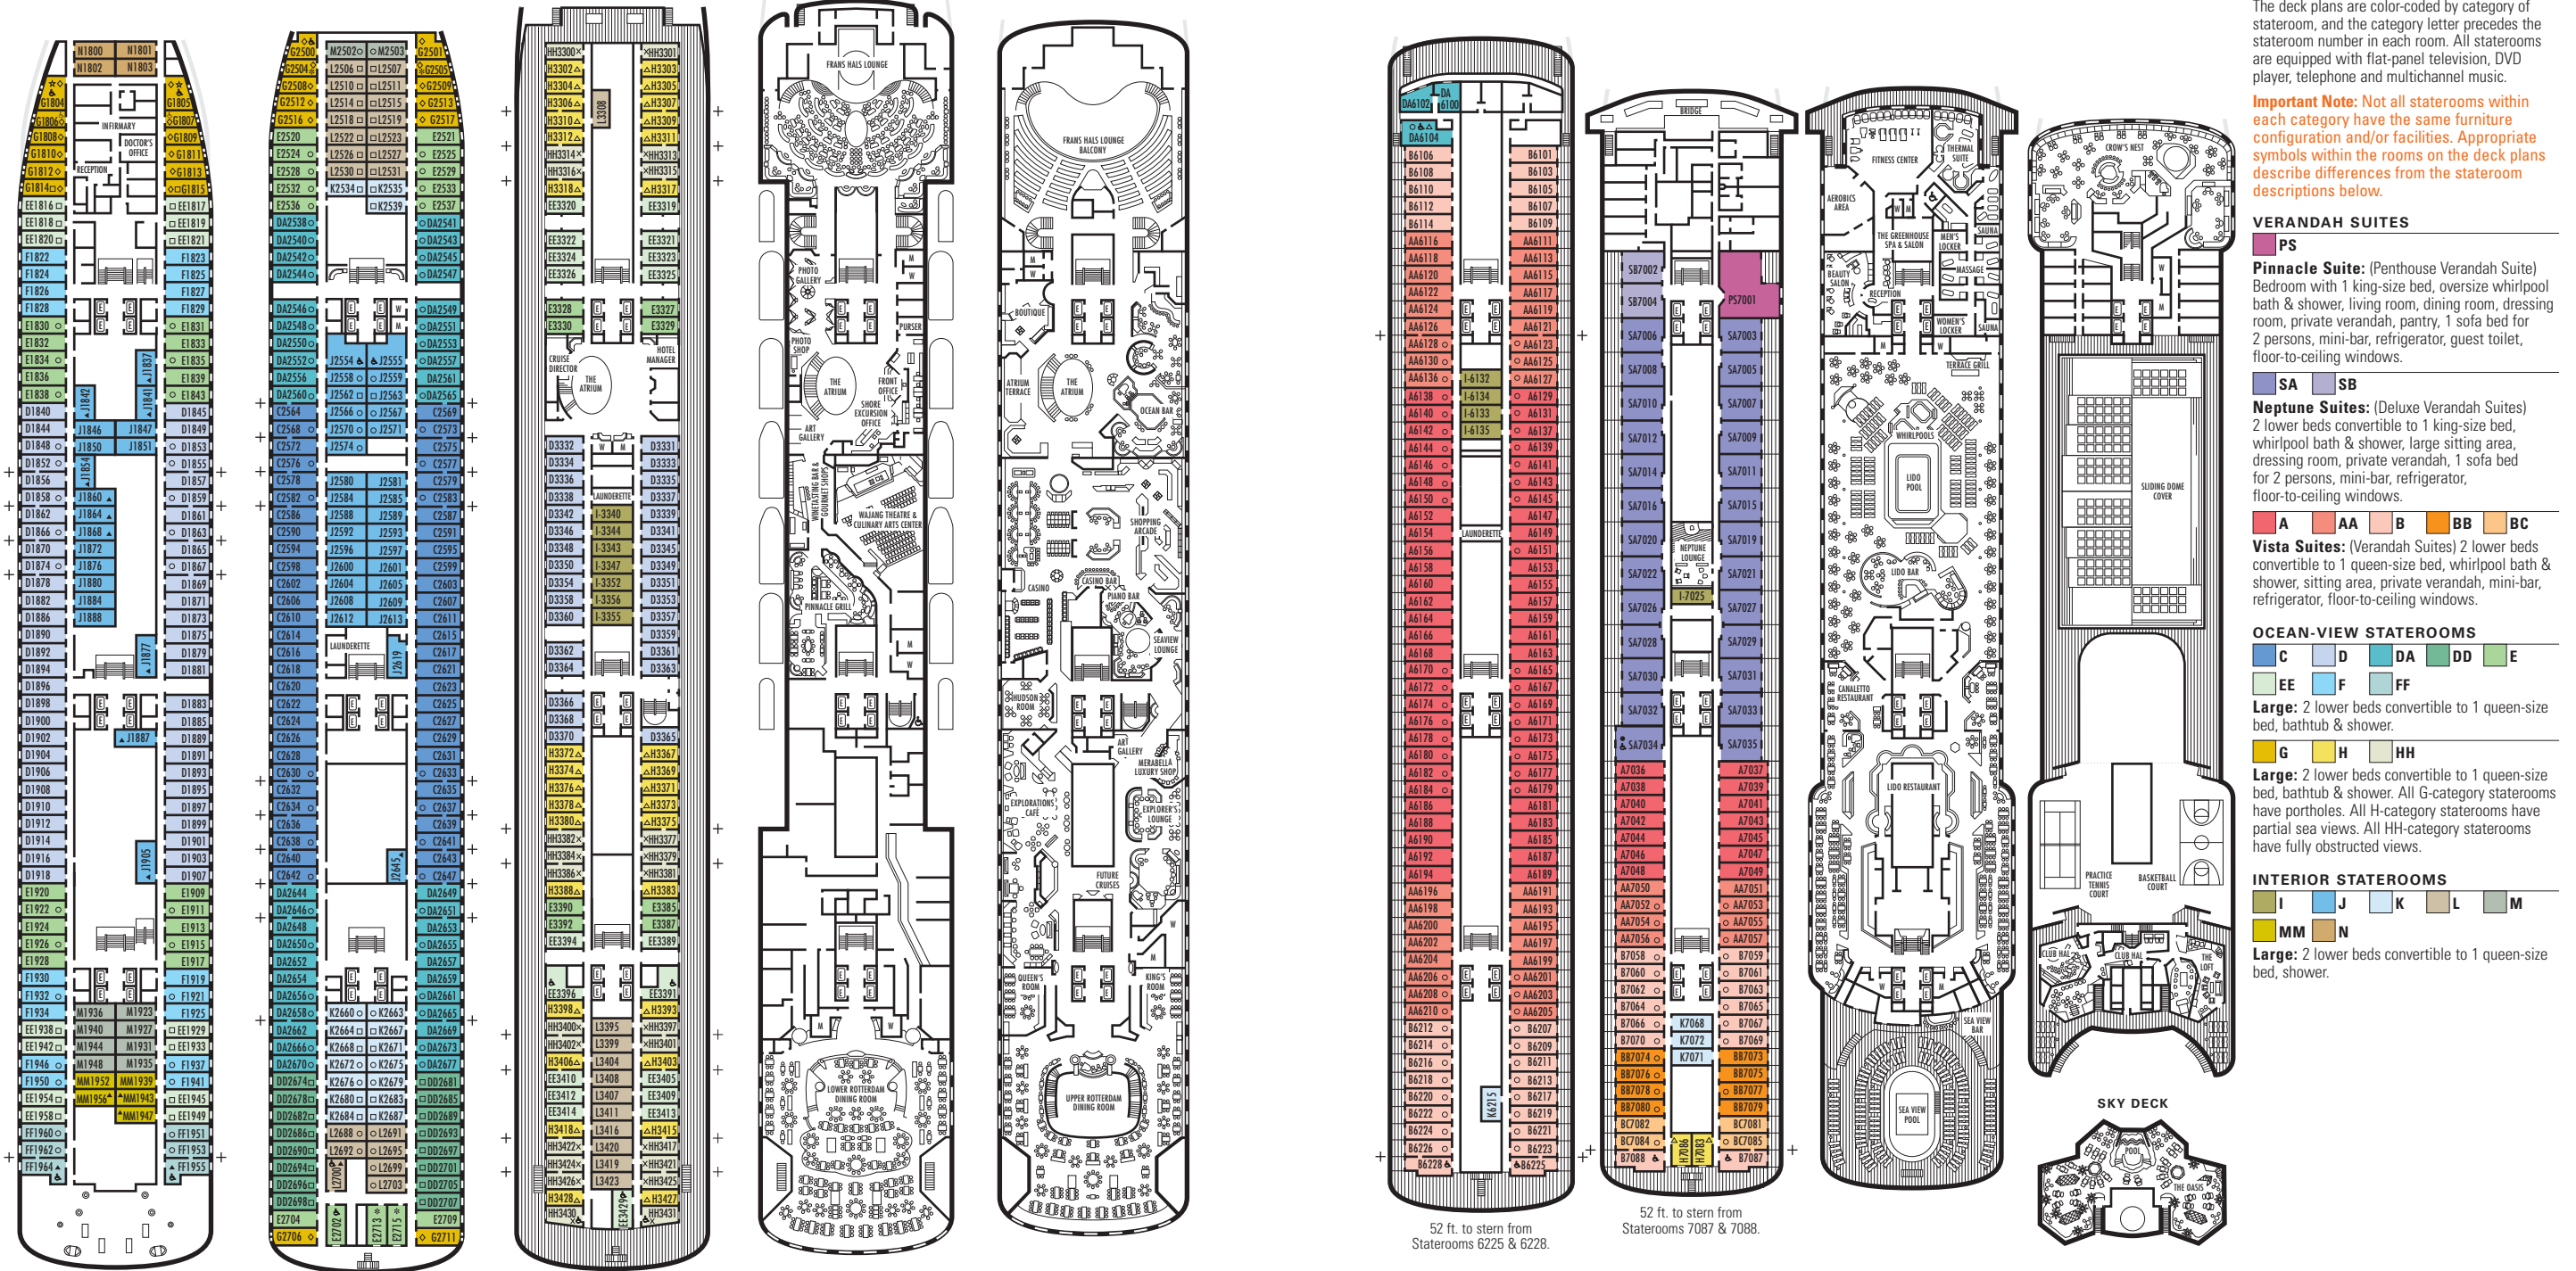

SA SB
Neptune Suites: (Deluxe Verandah Suites) 2 lower beds convertible to 1 king-size bed, whirlpool bath & shower, large sitting area, dressing room, private verandah, 1 sofa bed for 2 persons, mini-bar, refrigerator, floor-to-ceiling windows.

A AA B BB BC
Vista Suites: (Verandah Suites) 2 lower beds convertible to 1 queen-size bed, whirlpool bath & shower, sitting area, private verandah, mini-bar, refrigerator, floor-to-ceiling windows.

OCEAN-VIEW STATEROOMS

C D DA DD E
EE F FF
Large: 2 lower beds convertible to 1 queen-size bed, bathtub & shower.
G H HH
Large: 2 lower beds convertible to 1 queen-size bed, bathtub & shower. All G-category staterooms have portholes. All H-category staterooms have partial sea views. All HH-category staterooms have fully obstructed views.

INTERIOR STATEROOMS

I J K L M
MM N
Large: 2 lower beds convertible to 1 queen-size bed, shower.

DOLPHIN DECK
Staterooms 1800-1964
90 ft. from bow to Staterooms 1800 & 1801.

MAIN DECK
Staterooms 2500-2715
103 ft. from bow to Staterooms 2500 & 2501.

LOWER PROMENADE DECK
Staterooms 3300-3431
118 ft. from bow to Staterooms 3300 & 3301.

PROMENADE DECK

UPPER PROMENADE DECK

VERANDAH DECK
Staterooms 6100-6228
138 ft. from bow to Staterooms 6100 & 6102.

NAVIGATION DECK
Staterooms 7001-7088
226 ft. from bow to Staterooms 7001 & 7002.

LIDO DECK

SPORTS DECK

52 ft. to stern from Staterooms 1955 & 1964.

21 ft. to stern from Staterooms 3429, 3430 & 3431.

52 ft. to stern from Staterooms 6225 & 6228.

52 ft. to stern from Staterooms 7087 & 7088.

STATEROOM SYMBOL LEGEND

- Shower only
- Bathtub & shower
- ▲ 2 lower beds or converts to 1 queen-size
- Triple (2 lower beds, 1 sofa bed)
- Quad (2 lower beds, 1 sofa bed, 1 upper)
- △ Partial sea view
- These staterooms have portholes instead of windows
- ★ 2 lower beds not convertible to a queen-size
- × Fully obstructed view
- + Connecting rooms
- ♿ Suite SA7034 is wheelchair accessible with bathtub & shower. Suites B7088, B7087, B6228 & B6225 and staterooms DA6104, EE3396, EE3391, HH3431, HH3430, EE3429, E2702, L2700, J2555, J2554, G2500, FF1964, FF1955, G1807, G1806, G1805 & G1804 are wheelchair accessible, shower only.

SHIP SPECIFICATIONS & FACILITIES

- 1,432 Guests
- 61,214 Gross Tons
- 781 Feet Long
- Automatic Stabilizers
- 10 Guest Decks
- 12 Guest Elevators
- 4 Restaurants
- 2 Outdoor Swimming Pools (one with sliding glass roof)
- Spa & Salon
- Fitness Center
- Movie Theatre
- Duty-free Shops
- Internet Center
- Library
- Casino
- Suite Lounge
- Practice Tennis Court
- Basketball Court