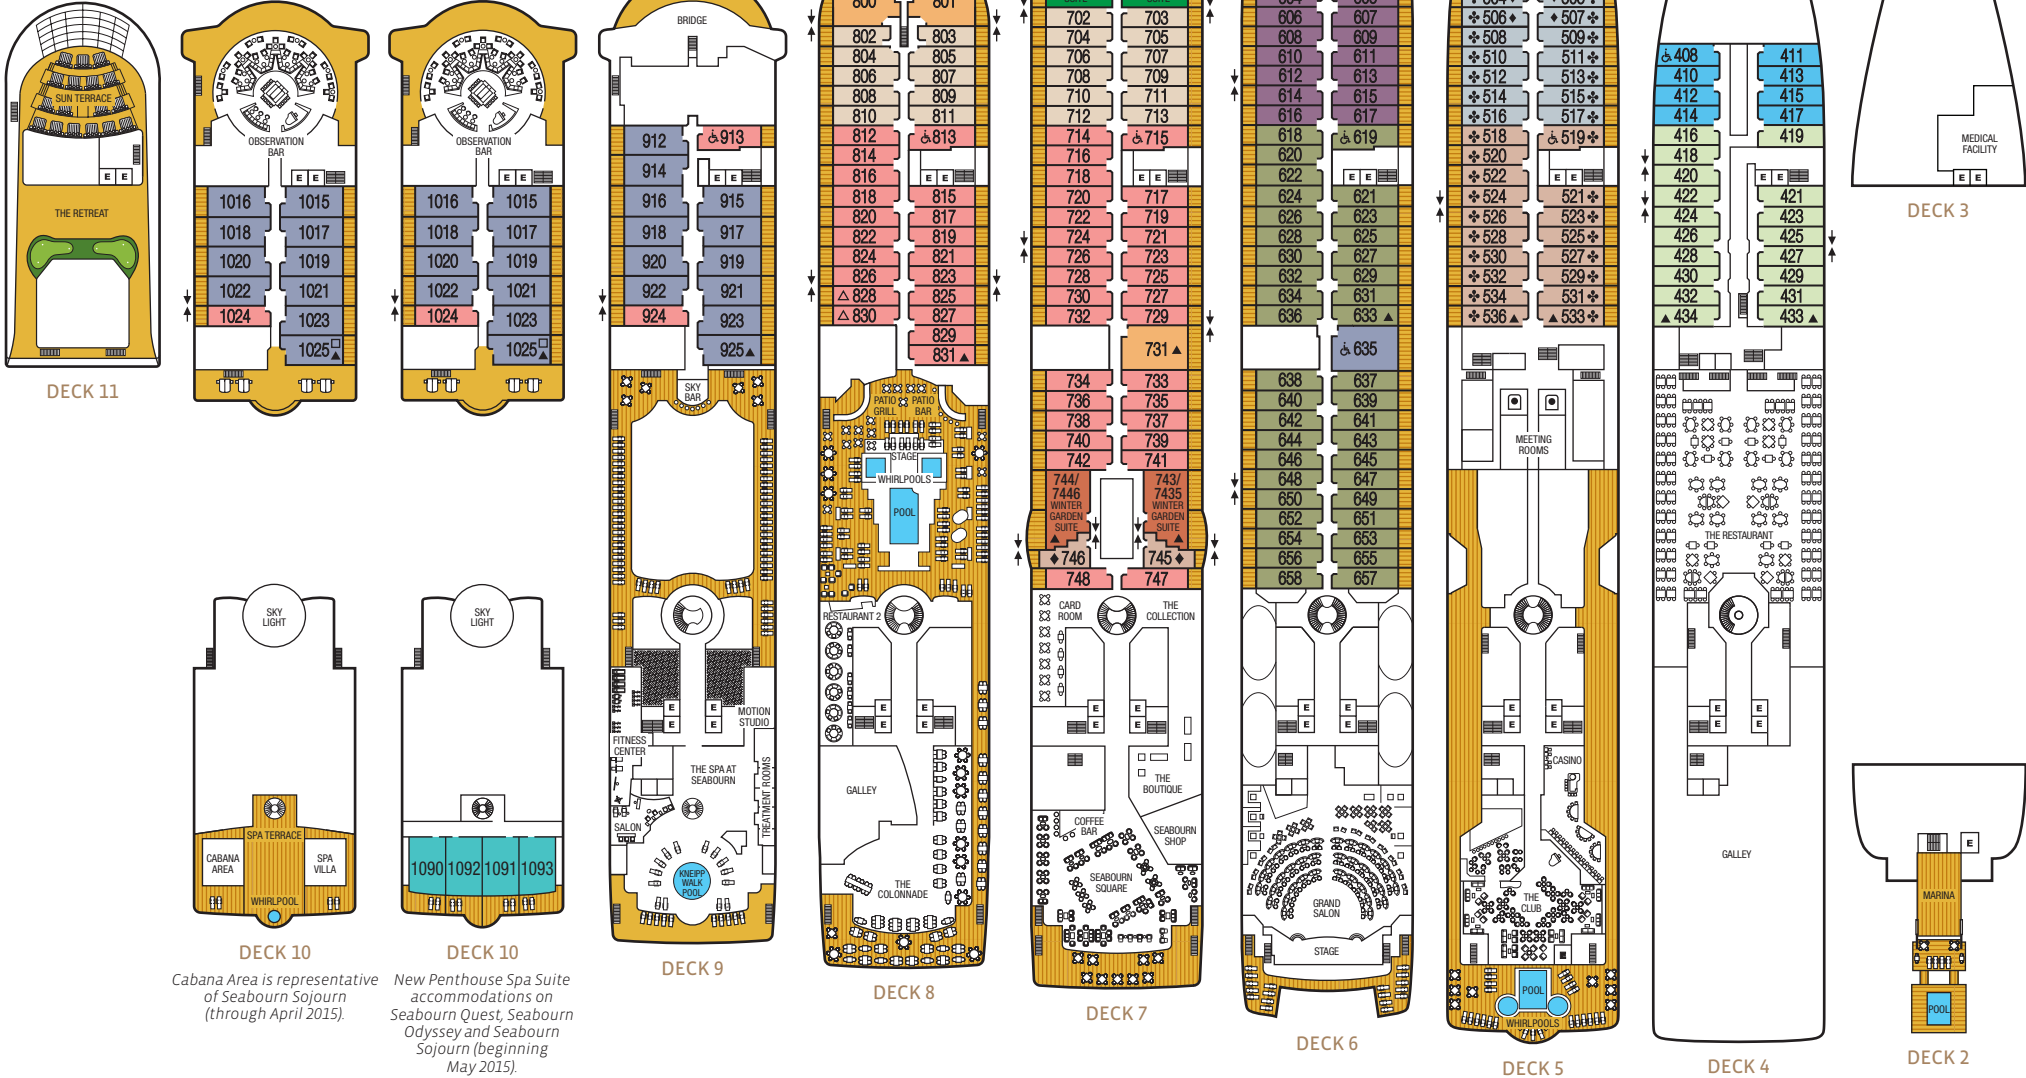

Seabourn Odyssey Seabourn Sojourn Seabourn Quest

- ↓ CONNECTING SUITES
- ↑ Combining suite 700 with 702 and 701 with 703, the suite numbers become 7002 and 7013 respectively. Combining suites 744 with 746 and 743 with 745, the suite numbers become 7446 and 7435 respectively.
- E ELEVATOR
- ☐ SELF SERVICE LAUNDERETTE
- ▲ THIRD GUEST CAPACITY SUITE

- ♿ WHEELCHAIR ACCESSIBLE SUITES
Suites 408, 519, 619, 635, 715, 813 & 913 are wheelchair accessible—roll-in shower only, wheelchair-accessible doorways. Suite 635 also has a tub.
- △ SUITE 828 THIRD GUEST CAPACITY FOR SEABOURN SOJOURN ONLY
- △ SUITE 830 THIRD GUEST CAPACITY FOR SEABOURN ODYSSEY AND SEABOURN QUEST ONLY

- ◆ SUITES 502-507 AND 745-746 HAVE SMALLER VERANDAS
- ☐ SUITE 1025 HAS A PARTIALLY OBSTRUCTED VERANDA VIEW
- ✦ THE VERANDA RAILINGS IN CATEGORIES V1 AND V2 ARE PART METAL AND PART GLASS FROM FLOOR TO TEAK RAIL

Deck plan shown is for illustration purposes. Seabourn reserves the right to make amendments and changes.

SUITE CATEGORIES