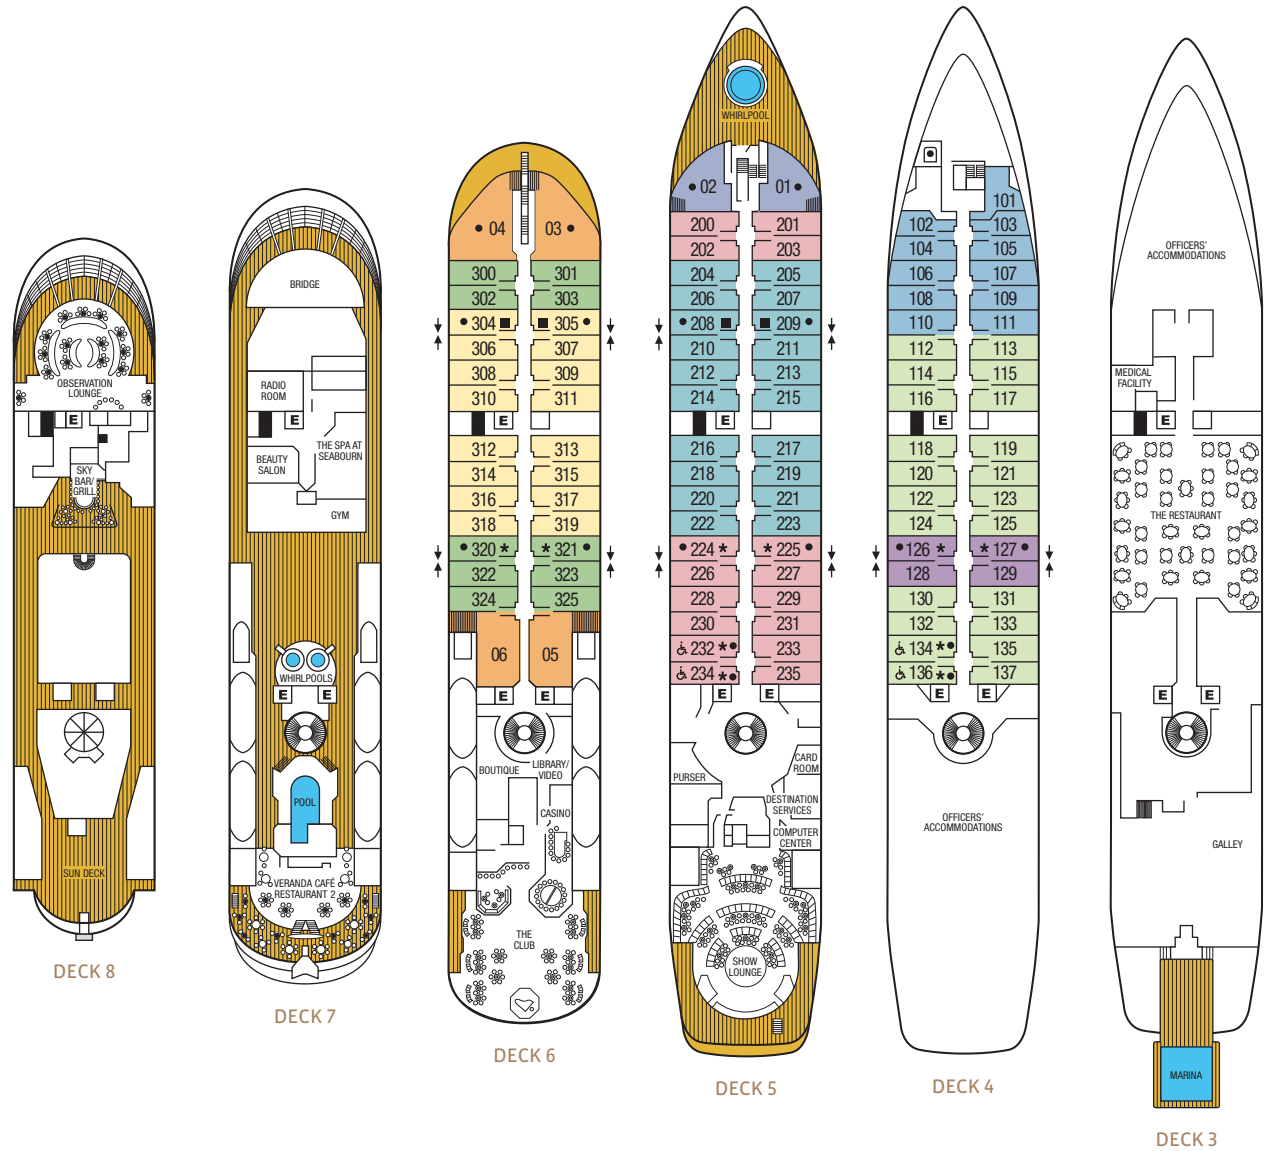

PRIDE/SPIRIT/LEGEND

Combined

↓ CONVERT TO DOUBLE SUITES
 On Seabourn Pride, Suites 208/210, 209/211, 304/306 and 305/307 do connect but cannot be converted into a Double Suite.

E ELEVATOR
■ SHOWER ONLY — Seabourn Legend

*** SHOWER ONLY**
• ONE QUEEN-SIZE BED ONLY
 (No twin option)
 On Seabourn Pride, Suite 208, 209, 304 and 305 can be arranged with one queen-size bed or two twin beds.

♿ MODIFIED ACCESSIBLE SUITES
 Feature a queen-size bed (no twin option). Suites 134, 136, 232 & 234, are modified accessible, shower only with small lip into shower, a step into the bathroom with a portable ramp, standard interior and exterior doorways.

☑ SELF SERVICE LAUNDERETTE

Deck plan shown is for illustration purposes. Seabourn reserves the right to make amendments and changes.

SUITE CATEGORIES