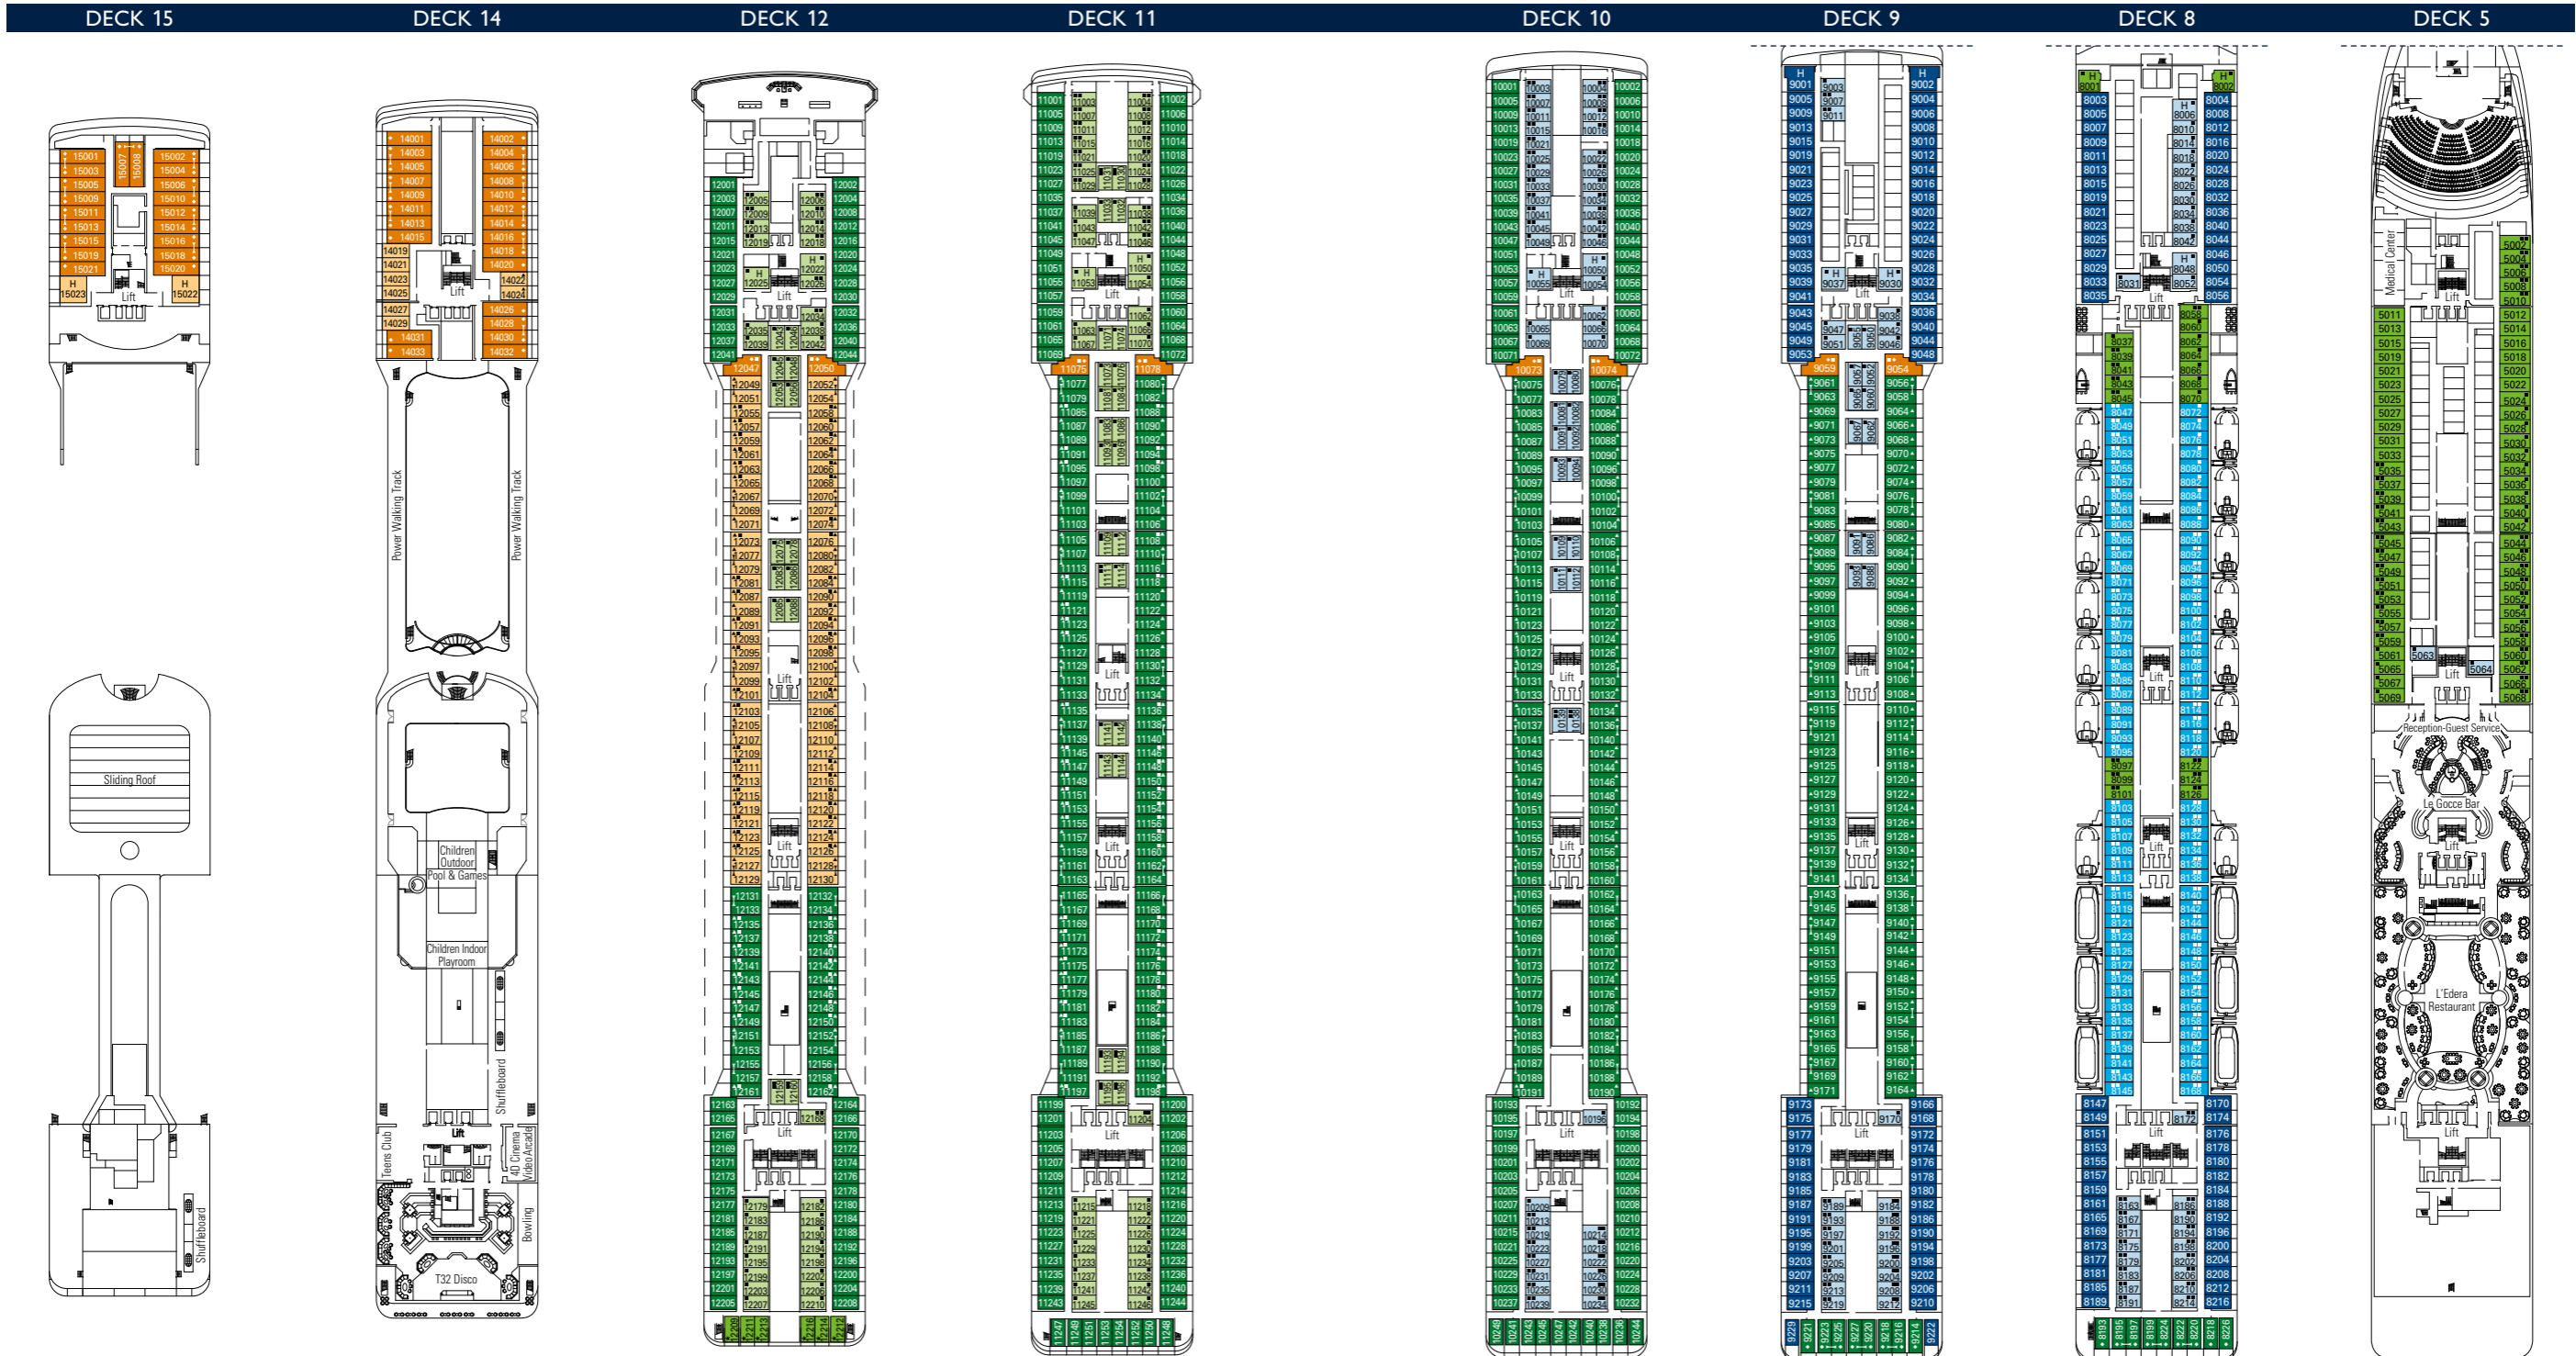

# MSC Magnifica, deck by deck

1259 Cabins | 3223 Guests

Use the deck plans to select your ideal cabin. The scheme allows you to pinpoint the location, while the colors help you to distinguish the category.

CABIN CATEGORIES AND EXPERIENCES	
BELLA > Inside	
BELLA > Outside with Partial View	
BELLA > Balcony	
FANTASTICA > Inside	
FANTASTICA > Ocean View	
FANTASTICA > Balcony	
AUREA > Balcony	
AUREA > Suite	

LEGEND	
▲	Sofa bed
◆	Double sofa bed
■	3 <sup>rd</sup> bed is a bunk bed
■	3 <sup>rd</sup> and 4 <sup>th</sup> bed are bunks
↔	Connecting Cabins
H	Cabin for guests with disabilities or reduced mobility
★	Juliet balcony (non-walkable area)

All cabins have one double bed convertible to two single beds except in cabins for guests with disabilities or reduced mobility (H), this does not apply to cabins 15022 and 15023. 3<sup>rd</sup> / 4<sup>th</sup> bed available in all categories (except Balcony Bella). 5<sup>th</sup> bed available in Suite Aurea.