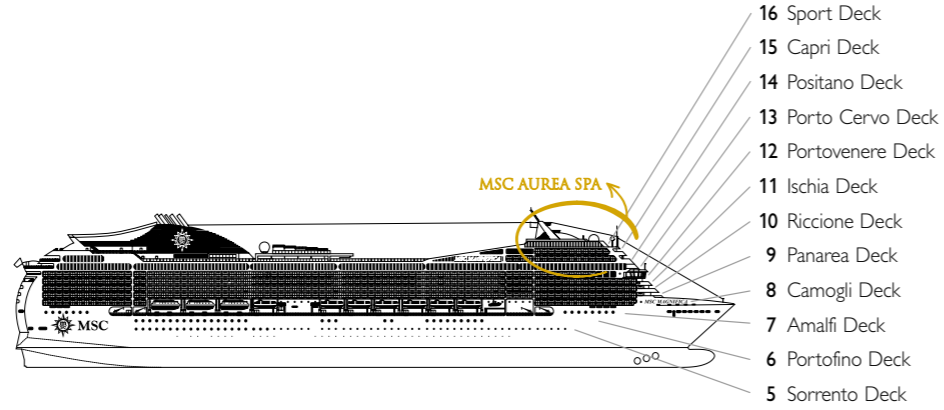

# MSC Magnifica, deck by deck

1259 Cabins | 3223 Guests

Use the deck plans to select your ideal cabin. The scheme allows you to pinpoint the location, while the colors help you to distinguish the category.

CABIN CATEGORIES AND EXPERIENCES	
BELLA > Inside	
BELLA > Outside with Partial View	
BELLA > Balcony	
FANTASTICA > Inside	
FANTASTICA > Ocean View	
FANTASTICA > Balcony	
AUREA > Balcony	
AUREA > Suite	

LEGEND	
▲	Sofa bed
◆	Double sofa bed
■	3 <sup>rd</sup> bed is a bunk bed
■	3 <sup>rd</sup> and 4 <sup>th</sup> bed are bunks
↔	Connecting Cabins
H	Cabin for guests with disabilities or reduced mobility
★	Juliet balcony (non-walkable area)