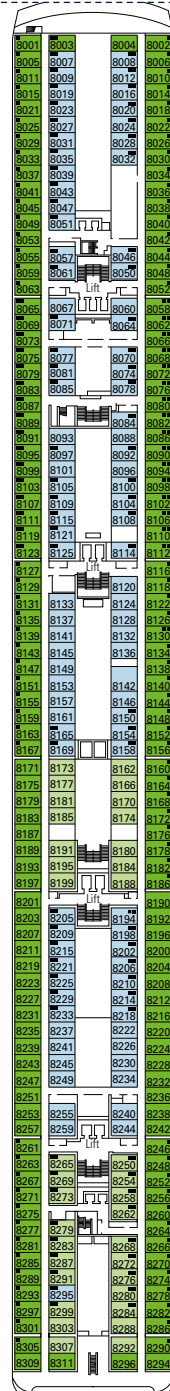

MSC Lirica, deck by deck

988 Cabins | 2679 Guests

- 13 Sun Deck, Minigolf Deck
- 12 Rossini Deck
- 11 Vivaldi Deck
- 10 Bellini Deck
- 9 Albinoni Deck
- 8 Paganini Deck
- 7 Scarlatti Deck
- 6 Puccini Deck
- 5 Verdi Deck

CABIN CATEGORIES AND EXPERIENCES

| |
|-----------------------------------|
| BELLA > Inside |
| BELLA > Outside with Partial View |
| FANTASTICA > Inside |
| FANTASTICA > Ocean View |
| FANTASTICA > Balcony |
| FANTASTICA > Suite |
| AUREA > Suite |

LEGEND

- ▲ Sofa bed
- 3rd bed is a bunk bed
- 3rd and 4th bed are bunks
- H Cabin for guests with disabilities or reduced mobility

All cabins have one double bed convertible to two single beds, except cabins for guests with disabilities or reduced mobility (H)
 3rd bed available in all categories
 4th bed available in all categories (except Outside with partial view Bella, Suite Fantastica, Suite Aurea)

DECK 12

DECK 10

DECK 9

DECK 8

DECK 7