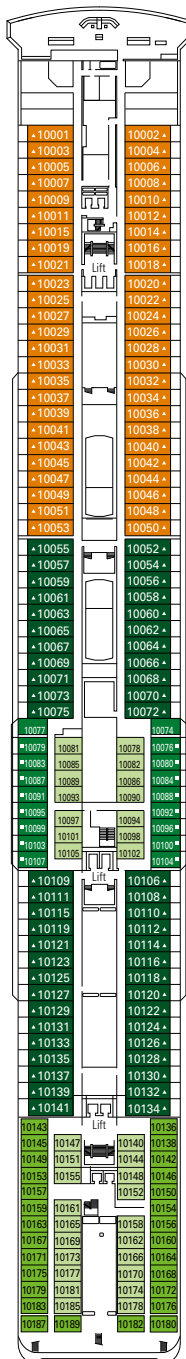

MSC Lirica, deck by deck

988 Cabins | 2679 Guests

- 13 Sun Deck, Minigolf Deck
- 12 Rossini Deck
- 11 Vivaldi Deck
- 10 Bellini Deck
- 9 Albinoni Deck
- 8 Paganini Deck
- 7 Scarlatti Deck
- 6 Puccini Deck
- 5 Verdi Deck

CABIN CATEGORIES AND EXPERIENCES

| |
|-----------------------------------|
| BELLA > Inside |
| BELLA > Outside with Partial View |
| FANTASTICA > Inside |
| FANTASTICA > Ocean View |
| FANTASTICA > Balcony |
| FANTASTICA > Suite |
| AUREA > Suite |

LEGEND

- ▲ Sofa bed
- 3rd bed is a bunk bed
- 3rd and 4th bed are bunks
- H Cabin for guests with disabilities or reduced mobility

All cabins have one double bed convertible to two single beds, except cabins for guests with disabilities or reduced mobility (H)
 3rd bed available in all categories
 4th bed available in all categories (except Outside with partial view Bella, Suite Fantastica, Suite Aurea)

DECK 12

DECK 10

DECK 9

DECK 8

DECK 7