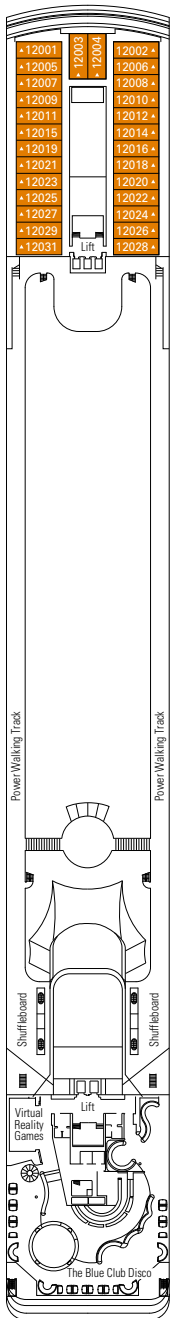

MSC Lirica, deck by deck

988 Cabins | 2679 Guests

- 13 Sun Deck, Minigolf Deck
- 12 Rossini Deck
- 11 Vivaldi Deck
- 10 Bellini Deck
- 9 Albinoni Deck
- 8 Paganini Deck
- 7 Scarlatti Deck
- 6 Puccini Deck
- 5 Verdi Deck

CABIN CATEGORIES AND EXPERIENCES

| |
|-----------------------------------|
| BELLA > Inside |
| BELLA > Outside with Partial View |
| FANTASTICA > Inside |
| FANTASTICA > Ocean View |
| FANTASTICA > Balcony |
| FANTASTICA > Suite |
| AUREA > Suite |

LEGEND

- ▲ Sofa bed
- 3rd bed is a bunk bed
- 3rd and 4th bed are bunks
- H Cabin for guests with disabilities or reduced mobility

All cabins have one double bed convertible to two single beds, except cabins for guests with disabilities or reduced mobility (H)
 3rd bed available in all categories
 4th bed available in all categories (except Outside with partial view Bella, Suite Fantastica, Suite Aurea)

DECK 12

DECK 10

DECK 9

DECK 8

DECK 7