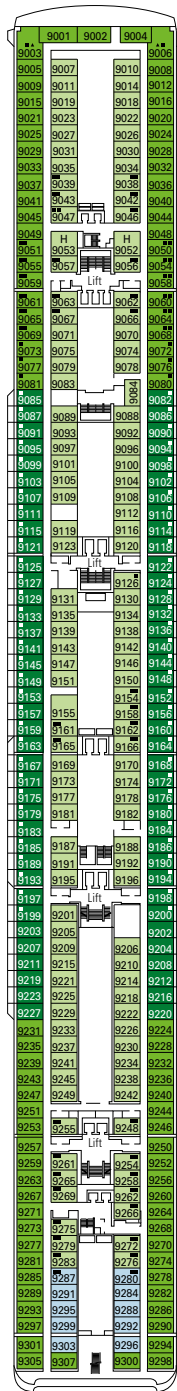

MSC Lirica, deck by deck

988 Cabins | 2679 Guests

- 13 Sun Deck, Minigolf Deck
- 12 Rossini Deck
- 11 Vivaldi Deck
- 10 Bellini Deck
- 9 Albinoni Deck
- 8 Paganini Deck
- 7 Scarlatti Deck
- 6 Puccini Deck
- 5 Verdi Deck

CABIN CATEGORIES AND EXPERIENCES

| |
|-----------------------------------|
| BELLA > Inside |
| BELLA > Outside with Partial View |
| FANTASTICA > Inside |
| FANTASTICA > Ocean View |
| FANTASTICA > Balcony |
| FANTASTICA > Suite |
| AUREA > Suite |

LEGEND

- ▲ Sofa bed
- 3rd bed is a bunk bed
- 3rd and 4th bed are bunks
- H Cabin for guests with disabilities or reduced mobility

All cabins have one double bed convertible to two single beds, except cabins for guests with disabilities or reduced mobility (H)
 3rd bed available in all categories
 4th bed available in all categories (except Outside with partial view Bella, Suite Fantastica, Suite Aurea)

DECK 12

DECK 10

DECK 9

DECK 8

DECK 7