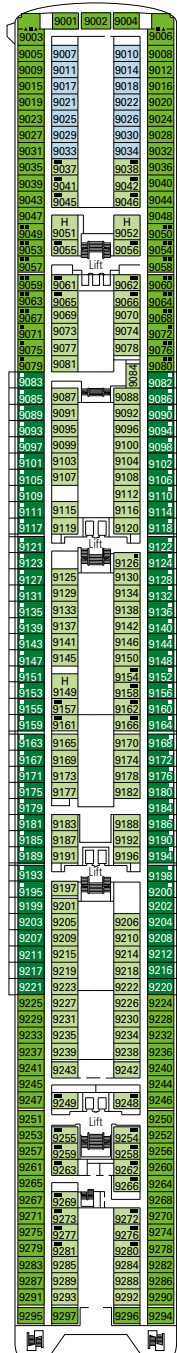

MSC Armonia, deck by deck

976 Cabins | 2679 Guests

- 13 Deck Games, Sun Deck
- 12 Zaffiro Deck
- 11 Acquamarina Deck
- 10 Tormalina Deck
- 9 Ametista Deck
- 8 Smeraldo Deck
- 7 Topazio Deck
- 6 Diamante Deck
- 5 Rubino Deck

CABIN CATEGORIES AND EXPERIENCES

BELLA	› Inside
BELLA	› Outside with Partial View
FANTASTICA	› Inside
FANTASTICA	› Ocean View
FANTASTICA	› Balcony
FANTASTICA	› Suite
AUREA	› Suite

LEGEND

- ▲ Sofa bed
- 3rd bed is a bunk bed
- 3rd and 4th bed are bunks
- H Cabin for guests with disabilities or reduced mobility

All cabins have one double bed convertible to two single beds, except cabins for guests with disabilities or reduced mobility (H)
 3rd bed available in all categories
 4th bed available in all categories (except Suite Fantastica, Suite Aurea)

DECK 12

DECK 10

DECK 9

DECK 8

DECK 7