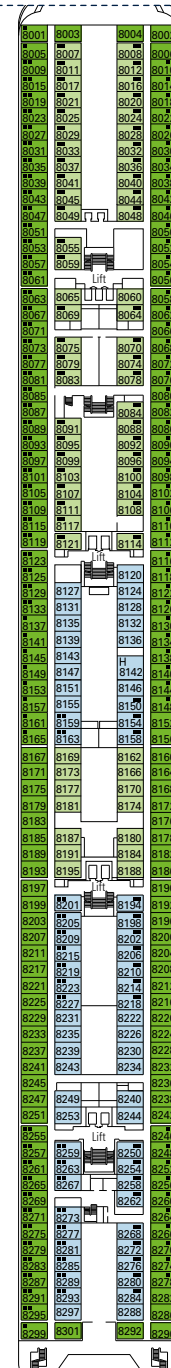

MSC Armonia, deck by deck

976 Cabins | 2679 Guests

- 13 Deck Games, Sun Deck
- 12 Zaffiro Deck
- 11 Acquamarina Deck
- 10 Tormalina Deck
- 9 Ametista Deck
- 8 Smeraldo Deck
- 7 Topazio Deck
- 6 Diamante Deck
- 5 Rubino Deck

CABIN CATEGORIES AND EXPERIENCES

BELLA	› Inside
BELLA	› Outside with Partial View
FANTASTICA	› Inside
FANTASTICA	› Ocean View
FANTASTICA	› Balcony
FANTASTICA	› Suite
AUREA	› Suite

LEGEND

- ▲ Sofa bed
- 3rd bed is a bunk bed
- 3rd and 4th bed are bunks
- H Cabin for guests with disabilities or reduced mobility

All cabins have one double bed convertible to two single beds, except cabins for guests with disabilities or reduced mobility (H)
 3rd bed available in all categories
 4th bed available in all categories (except Suite Fantastica, Suite Aurea)

DECK 12

DECK 10

DECK 9

DECK 8

DECK 7