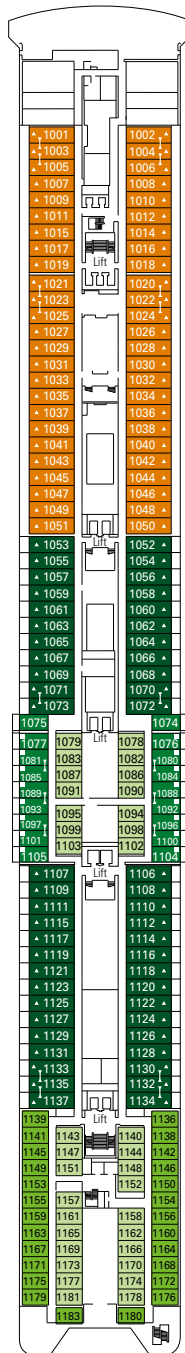

MSC Armonia, deck by deck

976 Cabins | 2679 Guests

- 13 Deck Games, Sun Deck
- 12 Zaffiro Deck
- 11 Acquamarina Deck
- 10 Tormalina Deck
- 9 Ametista Deck
- 8 Smeraldo Deck
- 7 Topazio Deck
- 6 Diamante Deck
- 5 Rubino Deck

CABIN CATEGORIES AND EXPERIENCES

BELLA	› Inside
BELLA	› Outside with Partial View
FANTASTICA	› Inside
FANTASTICA	› Ocean View
FANTASTICA	› Balcony
FANTASTICA	› Suite
AUREA	› Suite

LEGEND

- ▲ Sofa bed
- 3rd bed is a bunk bed
- 3rd and 4th bed are bunks
- H Cabin for guests with disabilities or reduced mobility

All cabins have one double bed convertible to two single beds, except cabins for guests with disabilities or reduced mobility (H)
 3rd bed available in all categories
 4th bed available in all categories (except Suite Fantastica, Suite Aurea)

DECK 12

DECK 10

DECK 9

DECK 8

DECK 7