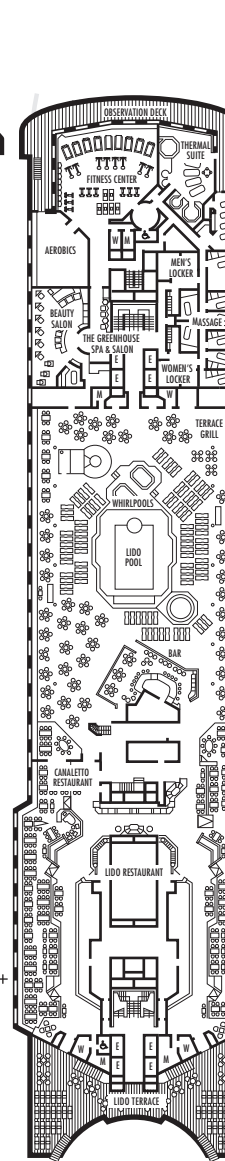

MS MAASDAM

DECK PLANS & STATEROOMS

The deck plans are color-coded by category of stateroom, and the category letter precedes the stateroom number in each room. All staterooms are equipped with flat-panel television, DVD player, telephone and multichannel music.

Important Note: Not all staterooms within each category have the same furniture configuration and/or facilities. Appropriate symbols within the rooms on the deck plans describe differences from the stateroom descriptions below.

VERANDAH SUITES

PS Pinnacle Suite: (Penthouse Verandah Suite) Bedroom with 1 king-size bed, oversize whirlpool bath & shower, living room, dining room, dressing room, private verandah, pantry, 1 sofa bed for 2 persons, mini-bar, refrigerator, guest toilet, floor-to-ceiling windows.

SA SB Neptune Suites: (Deluxe Verandah Suites) 2 lower beds convertible to 1 king-size bed, whirlpool bath & shower, large sitting area, dressing room, private verandah, 1 sofa bed for 2 persons, mini-bar, refrigerator, floor-to-ceiling windows.

Vista Suites: (Verandah Suites) 2 lower beds convertible to 1 queen-size bed, whirlpool bath & shower, sitting area, private verandah, mini-bar, refrigerator, floor-to-ceiling windows.

OCEAN-VIEW STATEROOMS

CA Lanai: 2 lower beds convertible to 1 queen-size bed, bathtub & shower. Sliding glass doors lead onto the walk-around Lower Promenade Deck.

Large: 2 lower beds convertible to 1 queen-size bed, bathtub & shower.

Large: 2 lower beds convertible to 1 queen-size bed, bathtub & shower. All H-category staterooms have portholes. All HH-category staterooms have fully obstructed views.

INTERIOR STATEROOMS

Large or Standard: 2 lower beds convertible to 1 queen-size bed, shower.