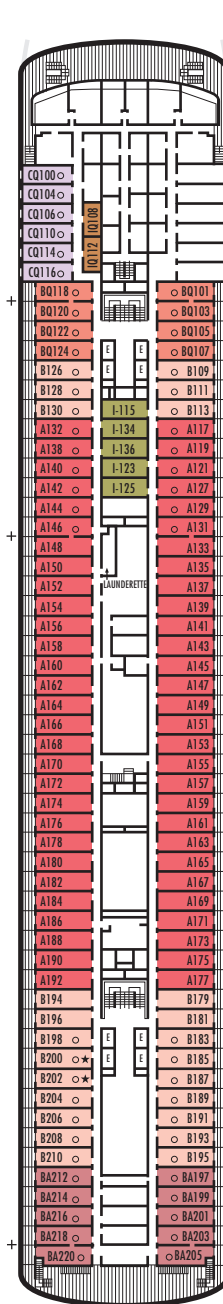

## DECK PLANS & STATEROOMS

The deck plans are color-coded by category of stateroom, and the category letter precedes the stateroom number in each room. All staterooms are equipped with flat-panel television, DVD player, telephone and multichannel music.

**Important Note:** Not all staterooms within each category have the same furniture configuration and/or facilities. Appropriate symbols within the rooms on the deck plans describe differences from the stateroom descriptions below.

**A DECK**  
Staterooms 700-848  
106 ft. from bow to  
Staterooms 700, 701 & 703.

43 ft. to stern from  
Staterooms 833 & 848.

**MAIN DECK**  
Staterooms 500-698  
102 ft. from bow to  
Stateroom 500.

22 ft. to stern from  
Staterooms 691, 693, 696 & 698.

**LOWER PROMENADE DECK**  
Staterooms 300-423  
106 ft. from bow to  
Staterooms 300 & 301.

13 ft. to stern from  
Staterooms 418, 419, 420 & 421.

**PROMENADE DECK**

**UPPER PROMENADE DECK**

**VERANDAH DECK**  
Staterooms 100-220  
156 ft. from bow to  
Stateroom 100.