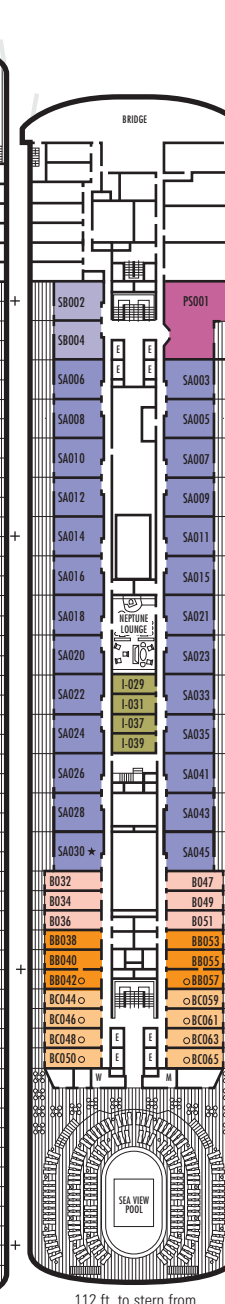

NAVIGATION DECK
Staterooms 001-065
205 ft. from bow to
Staterooms 001 & 002.

112 ft. to stern from
Staterooms 050 & 065.