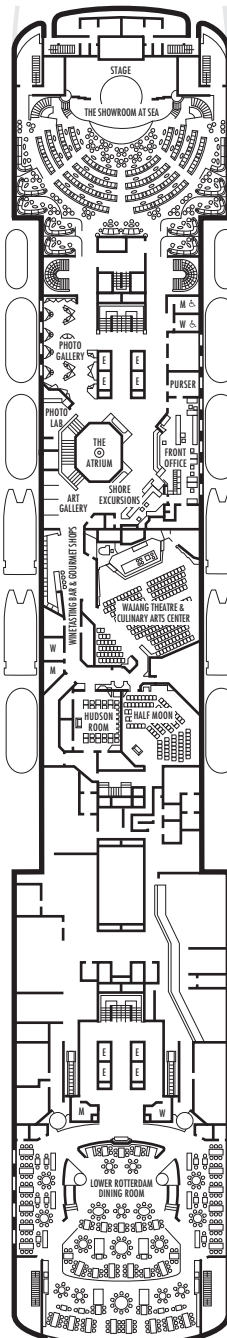

## DECK PLANS & STATEROOMS

The deck plans are color-coded by category of stateroom, and the category letter precedes the stateroom number in each room. All staterooms are equipped with flat-panel television, DVD player, telephone and multichannel music.

**Important Note:** Not all staterooms within each category have the same furniture configuration and/or facilities. Appropriate symbols within the rooms on the deck plans describe differences from the stateroom descriptions below.

**A DECK**  
Staterooms 700-848  
106 ft. from bow to  
Staterooms 700, 701 & 703.

43 ft. to stern from  
Staterooms 833 & 848.

**MAIN DECK**  
Staterooms 500-698  
102 ft. from bow to  
Stateroom 500.

22 ft. to stern from  
Staterooms 691, 693, 696 & 698.

**LOWER PROMENADE DECK**  
Staterooms 300-423  
106 ft. from bow to  
Staterooms 300 & 301.

13 ft. to stern from  
Staterooms 418, 419, 420 & 421.

**PROMENADE DECK**

**UPPER PROMENADE DECK**

**VERANDAH DECK**  
Staterooms 100-220  
156 ft. from bow to  
Stateroom 100.