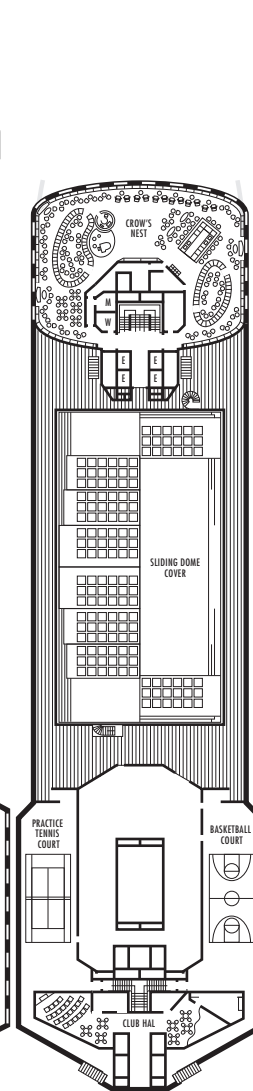

**Important Note:** Not all staterooms within each category have the same furniture configuration and/or facilities. Appropriate symbols within the rooms on the deck plans describe differences from the stateroom descriptions below.

**A DECK**  
Staterooms 700-848  
106 ft. from bow to  
Staterooms 700, 701 & 703.

43 ft. to stern from  
Staterooms 833 & 848.

**MAIN DECK**  
Staterooms 500-698  
102 ft. from bow to  
Stateroom 500.

22 ft. to stern from  
Staterooms 691, 693, 696 & 698.

**LOWER PROMENADE DECK**  
Staterooms 300-423  
106 ft. from bow to  
Staterooms 300 & 301.

13 ft. to stern from  
Staterooms 418, 419, 420 & 421.

**PROMENADE DECK**

**UPPER PROMENADE DECK**

**VERANDAH DECK**  
Staterooms 100-220  
156 ft. from bow to  
Stateroom 100.

30 ft. to stern from  
Staterooms 205 & 220.

**NAVIGATION DECK**  
Staterooms 001-065  
205 ft. from bow to  
Staterooms 001 & 002.

112 ft. to stern from  
Staterooms 050 & 065.

**LIDO DECK**

**SPORTS DECK**