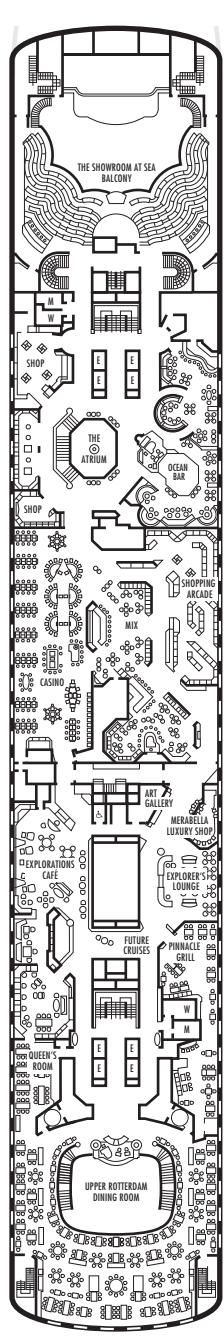

## DECK PLANS & STATEROOMS

The deck plans are color-coded by category of stateroom, and the category letter precedes the stateroom number in each room. All staterooms are equipped with flat-panel television, DVD player, telephone and multichannel music.

**Important Note:** Not all staterooms within each category have the same furniture configuration and/or facilities. Appropriate symbols within the rooms on the deck plans describe differences from the stateroom descriptions below.

**Large:** 2 lower beds convertible to 1 queen-size bed, bathtub & shower. All H-category staterooms have portholes. All HH-category staterooms have fully obstructed views.

**LOWER PROMENADE DECK**  
Staterooms 300-423  
106 ft. from bow to  
Staterooms 300 & 301.

13 ft. to stern from  
Staterooms 418, 419, 420 & 421.

**PROMENADE DECK**

**UPPER PROMENADE DECK**

**VERANDAH DECK**  
Staterooms 100-220  
156 ft. from bow to  
Stateroom 100.