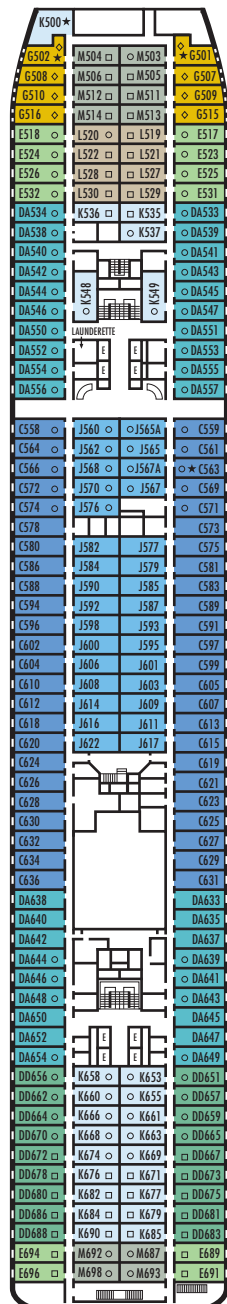

## DECK PLANS & STATEROOMS

The deck plans are color-coded by category of stateroom, and the category letter precedes the stateroom number in each room. All staterooms are equipped with flat-panel television, DVD player, telephone and multichannel music.

**Important Note:** Not all staterooms within each category have the same furniture configuration and/or facilities. Appropriate symbols within the rooms on the deck plans describe differences from the stateroom descriptions below.

### INTERIOR STATEROOMS

**Large or Standard:** 2 lower beds convertible to 1 queen-size bed, shower.

▼ Spa Suites and Staterooms. Opt for the serenity of a Spa Suite or Stateroom, featuring modern spa amenities.

**A DECK**  
Staterooms 700-848  
106 ft. from bow to  
Staterooms 700, 701 & 703.

43 ft. to stern from  
Staterooms 833 & 848.

**MAIN DECK**  
Staterooms 500-698  
102 ft. from bow to  
Stateroom 500.

22 ft. to stern from  
Staterooms 691, 693, 696 & 698.