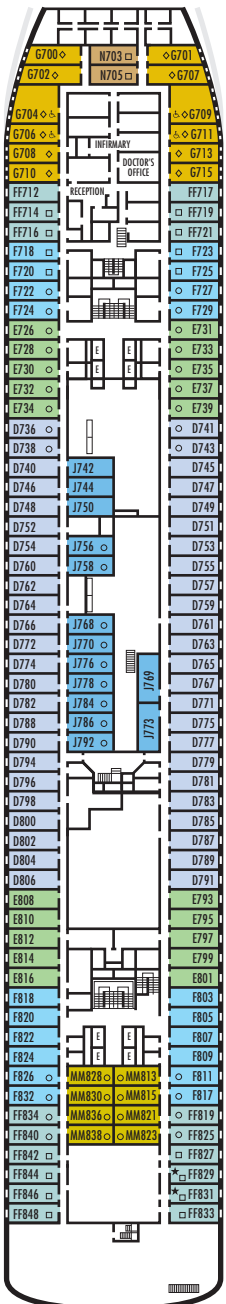

43 ft. to stern from
Staterooms 833 & 848.

SA SB Neptune Suites: (Deluxe Verandah Suites) 2 lower beds convertible to 1 king-size bed, whirlpool bath & shower, large sitting area, dressing room, private verandah, 1 sofa bed for 2 persons, mini-bar, refrigerator, floor-to-ceiling windows.

Vista Suites: (Verandah Suites) 2 lower beds convertible to 1 queen-size bed, whirlpool bath & shower, sitting area, private verandah, mini-bar, refrigerator, floor-to-ceiling windows.

OCEAN-VIEW STATEROOMS

CA Lanai: 2 lower beds convertible to 1 queen-size bed, bathtub & shower. Sliding glass doors lead onto the walk-around Lower Promenade Deck.

Large: 2 lower beds convertible to 1 queen-size bed, bathtub & shower.

Large: 2 lower beds convertible to 1 queen-size bed, bathtub & shower. All H-category staterooms have portholes. All HH-category staterooms have fully obstructed views.

INTERIOR STATEROOMS

Large or Standard: 2 lower beds convertible to 1 queen-size bed, shower.

▼ Spa Suites and Staterooms. Opt for the serenity of a Spa Suite or Stateroom, featuring modern spa amenities.

A DECK
Staterooms 700-848
106 ft. from bow to
Staterooms 700, 701 & 703.