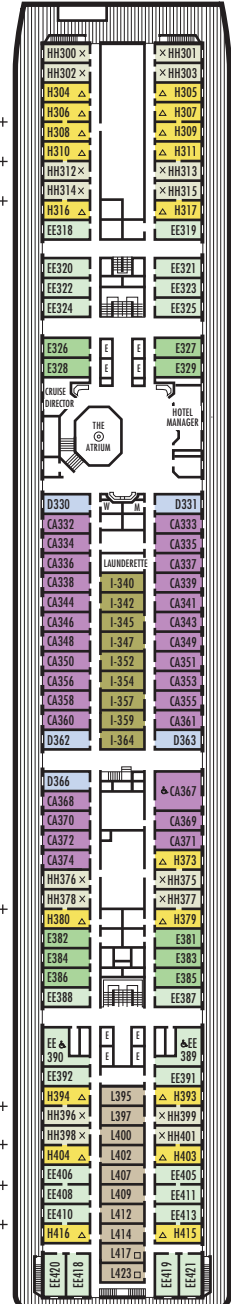

## DECK PLANS & STATEROOMS

The deck plans are color-coded by category of stateroom, and the category letter precedes the stateroom number in each room. All staterooms are equipped with flat-panel television, DVD player, telephone and multichannel music.

**Important Note:** Not all staterooms within each category have the same furniture configuration and/or facilities. Appropriate symbols within the rooms on the deck plans describe differences from the stateroom descriptions below.

**A DECK**  
Staterooms 700-848  
106 ft. from bow to  
Staterooms 700, 701 & 703.

43 ft. to stern from  
Staterooms 833 & 848.

**MAIN DECK**  
Staterooms 500-698  
102 ft. from bow to  
Stateroom 500.

22 ft. to stern from  
Staterooms 691, 693, 696 & 698.

**LOWER PROMENADE DECK**  
Staterooms 300-423  
106 ft. from bow to  
Staterooms 300 & 301.

13 ft. to stern from  
Staterooms 418, 419, 420 & 421.

**PROMENADE DECK**

**UPPER PROMENADE DECK**

**VERANDAH DECK**  
Staterooms 100-220  
156 ft. from bow to  
Stateroom 100.