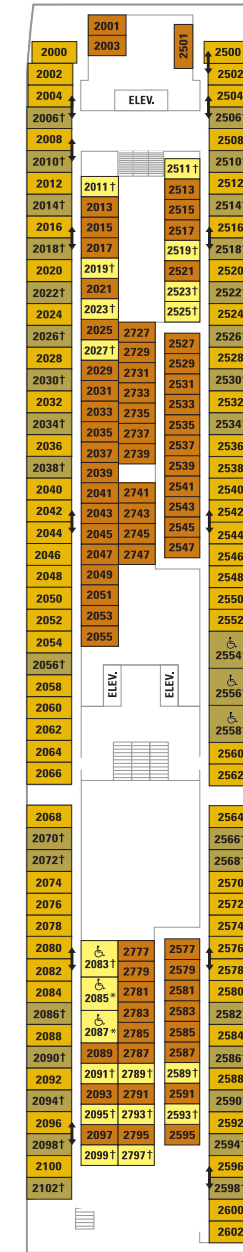

DECK 11

DECK 10

DECK 9

DECK 8

DECK 7

DECK 6

DECK 5

DECK 4

DECK 3

DECK 2

Legend of the Seas®

Profile 1670 starts April 20, 2015