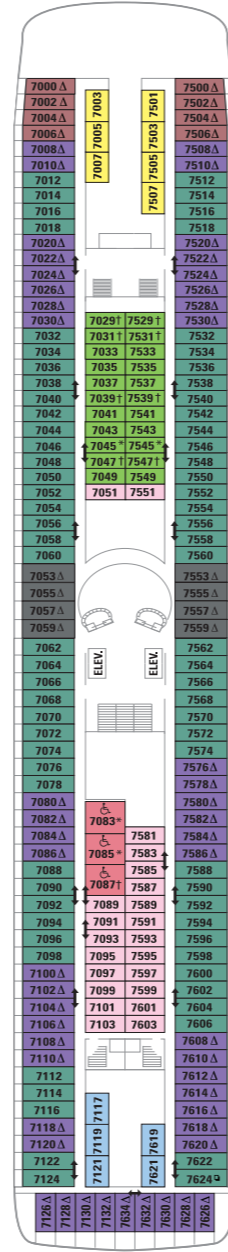

DECK 11

DECK 10

DECK 9

DECK 8

DECK 7

DECK 6

DECK 5

DECK 4

DECK 3

DECK 2

Legend of the Seas®

Profile 1670 starts April 20, 2015