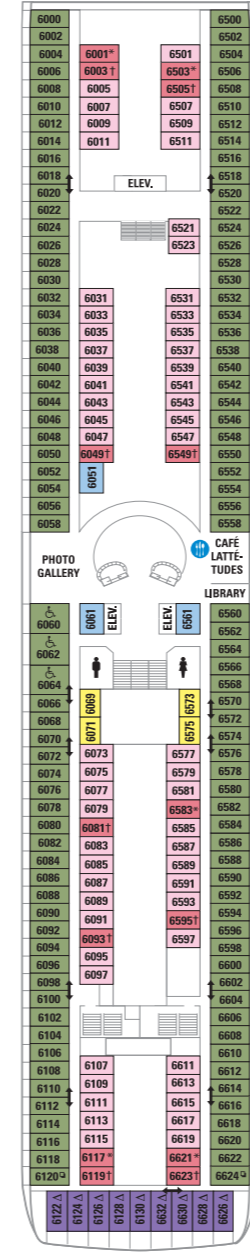

DECK 11

DECK 10

DECK 9

DECK 8

DECK 7

DECK 6

DECK 5

DECK 4

DECK 3

DECK 2

Legend of the Seas®

Profile 1670 starts April 20, 2015