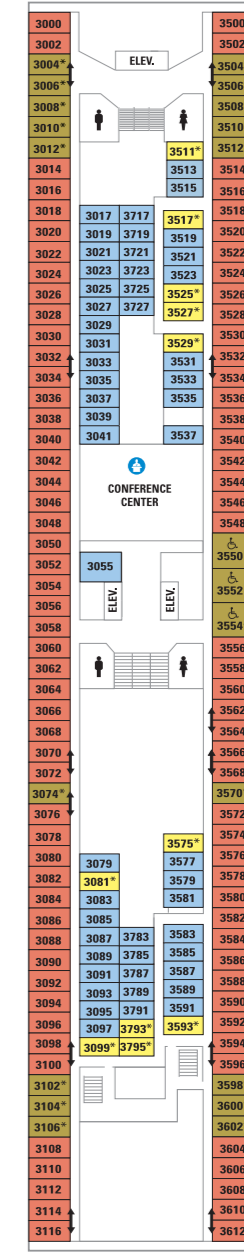

DECK 11

DECK 10

DECK 9

DECK 8

DECK 7

DECK 6

DECK 5

DECK 4

DECK 3

DECK 2

Legend of the Seas®

Profile 1670 starts April 20, 2015