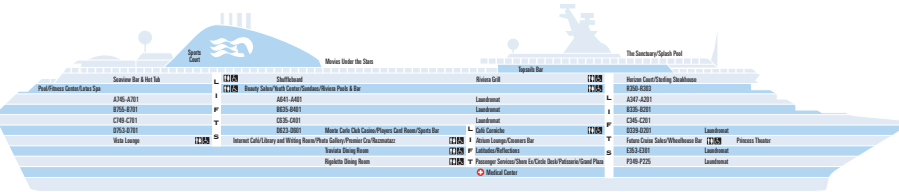

Sea Princess®

- SUN - 15
- LIDO - 14
- RIVIERA - 12
- ALOHA - 11
- BAJA - 10
- CARIBE - 9
- DOLPHIN - 8
- PROMENADE - 7
- EMERALD - 6
- PLAZA - 5
- FIESTA - 4