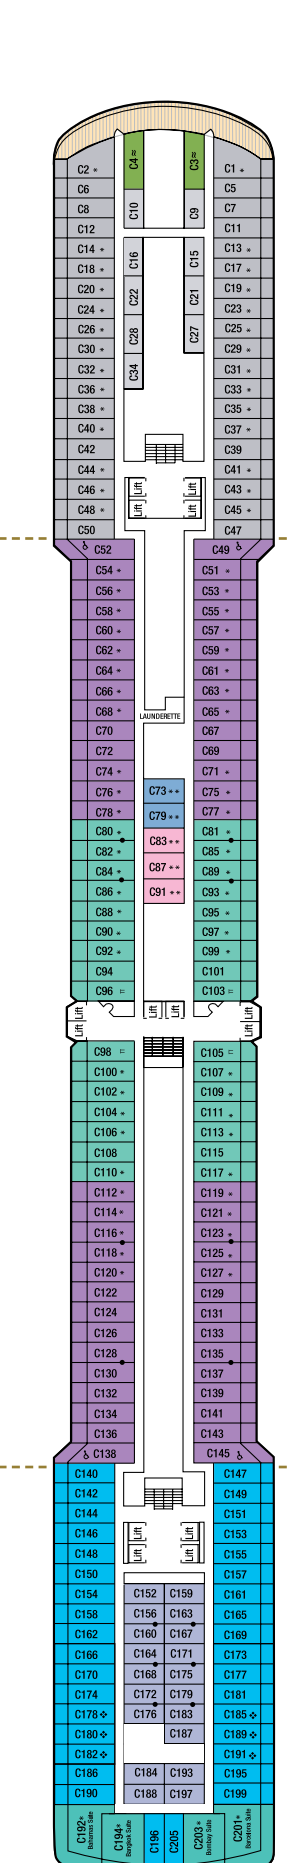

Arcadia deck plans

83,781 tons
Entered service in 2005
Normal operating capacity:
2,094 passengers and 866 crew

These deck plans are applicable for
cruises J502 onwards. For cruises JUM
to JFU refer to pocruises.co.uk/Arcadia

Suite with Bath/Shower

B1 **B2** B Deck
B4 A, B, C, D & E Deck

Mini-Suite with Bath/Shower

CA **CB** B Deck
CE B, D & Sun Deck

Deluxe Balcony with Bath/Shower

EA C & D Deck
EB A, B, C & D Deck
EC A, E & Sun Deck
ED B, C & D Deck
EE A, B, C, D & E Deck
EF A, E & Sun Deck

Outside with Bath/Shower

LB **LC** G Deck
LE C & G Deck
LF G Deck

Outside (Obstructed View) with Bath/Shower

NB **NC** E Deck

Larger Inside with Shower

OA C Deck
OB C & G Deck
OC A, G & Sun Deck

Inside with Shower

PA B Deck
PB A & B Deck
PD B, C & D Deck
PE A, B, C, D & E Deck
PF A & E Deck

Single Balcony with Shower

QF Sun Deck

Single Inside with Shower

SC Sun Deck

CABIN NOTES

1. Cabin has one additional bed in the form of a single sofa bed
   - ** Cabin has two additional beds, one in the form of a single sofa bed and one in the form of an upper pullman berth
   - ♣ Cabins with shower only
   - # Steel fronted balcony
   - ▮ Cabins overlooked by glass lifts
   - ∨ Overlooked by balconies above
   - Cabins with interconnecting doors
   - ♣ All adapted cabins have a shower only, with the exception of suites/mini-suites which have standard bath and separate shower.
2. The following cabins C194, C203, C1, C2, E95, E96, G11, G12, G74, G81 and G82 are suitable for un-confined wheelchair access, however, please be aware that opening the door from within the cabin will require assistance from an able-bodied companion.

Note: All upper berths in twin cabins are accessible via a ladder. When upper berths are in use lower berths cannot be converted to a double.

C DECK

FORWARD
MIDSHIP
AFT