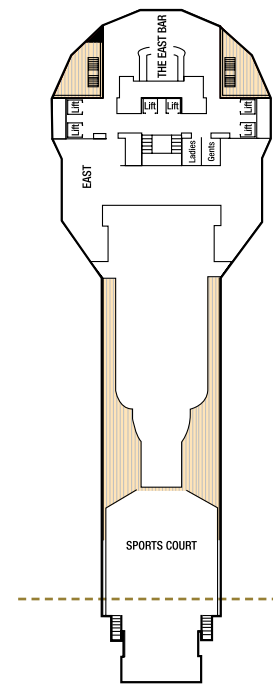

Arcadia deck plans

83,781 tons
 Entered service in 2005
 Normal operating capacity:
 2,094 passengers and 866 crew

These deck plans are applicable for
 cruises J502 onwards. For cruises JUM
 to JFU refer to pocruises.co.uk/Arcadia

Outside with Bath/Shower

LB **LC** G Deck
LE C & G Deck
LF G Deck

Outside (Obstructed View) with Bath/Shower

NB **NC** E Deck

Larger Inside with Shower

OA C Deck
OB C & G Deck
OC A, G & Sun Deck

Inside with Shower

PA B Deck
PB A & B Deck
PD B, C & D Deck
PE A, B, C, D & E Deck
PF A & E Deck

Single Balcony with Shower

QF Sun Deck

Single Inside with Shower

SC Sun Deck

CABIN NOTES

- * Cabin has one additional bed in the form of a single sofa bed
 - ** Cabin has two additional beds, one in the form of a single sofa bed and one in the form of an upper pullman berth
 - ♣ Cabins with shower only
 - # Steel fronted balcony
 - ▮ Cabins overlooked by glass lifts
 - ∨ Overlooked by balconies above
 - Cabins with interconnecting doors
 - ♣ All adapted cabins have a shower only, with the exception of suites/mini-suites which have standard bath and separate shower.
- The following cabins C194, C203, C1, C2, E95, E96, G11, G12, G74, G81 and G82 are suitable for un-confined wheelchair access, however, please be aware that opening the door from within the cabin will require assistance from an able-bodied companion.

Note: All upper berths in twin cabins are accessible via a ladder. When upper berths are in use lower berths cannot be converted to a double.

SKY DECK

SUN DECK

LIDO DECK

A DECK

B DECK

C DECK

D DECK