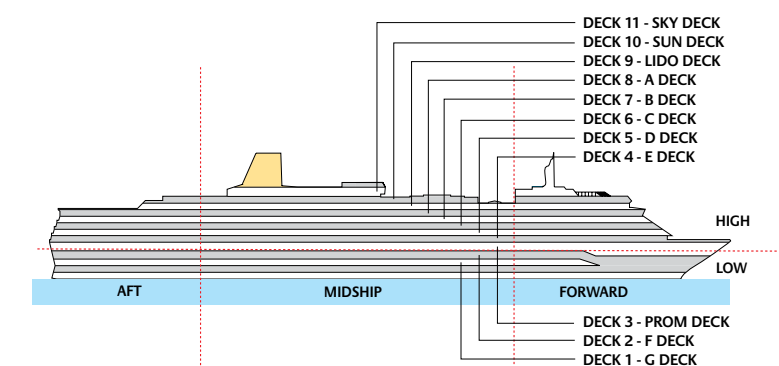

Outside with Bath/Shower

LB **LC** G Deck
LE C & G Deck
LF G Deck

Outside (Obstructed View) with Bath/Shower

NB **NC** E Deck

Larger Inside with Shower

OA C Deck
OB C & G Deck
OC A, G & Sun Deck

Inside with Shower

PA B Deck
PB A & B Deck
PD B, C & D Deck
PE A, B, C, D & E Deck
PF A & E Deck

Single Balcony with Shower

QF Sun Deck

Single Inside with Shower

SC Sun Deck

CABIN NOTES

- * Cabin has one additional bed in the form of a single sofa bed
 - ** Cabin has two additional beds, one in the form of a single sofa bed and one in the form of an upper pullman berth
 - ♣ Cabins with shower only
 - # Steel fronted balcony
 - ▮ Cabins overlooked by glass lifts
 - ∨ Overlooked by balconies above
 - Cabins with interconnecting doors
 - ♣ All adapted cabins have a shower only, with the exception of suites/mini-suites which have standard bath and separate shower.
- The following cabins C194, C203, C1, C2, E95, E96, G11, G12, G74, G81 and G82 are suitable for un-confined wheelchair access, however, please be aware that opening the door from within the cabin will require assistance from an able-bodied companion.

Note: All upper berths in twin cabins are accessible via a ladder. When upper berths are in use lower berths cannot be converted to a double.

SKY DECK

SUN DECK

LIDO DECK

A DECK

B DECK

C DECK

D DECK