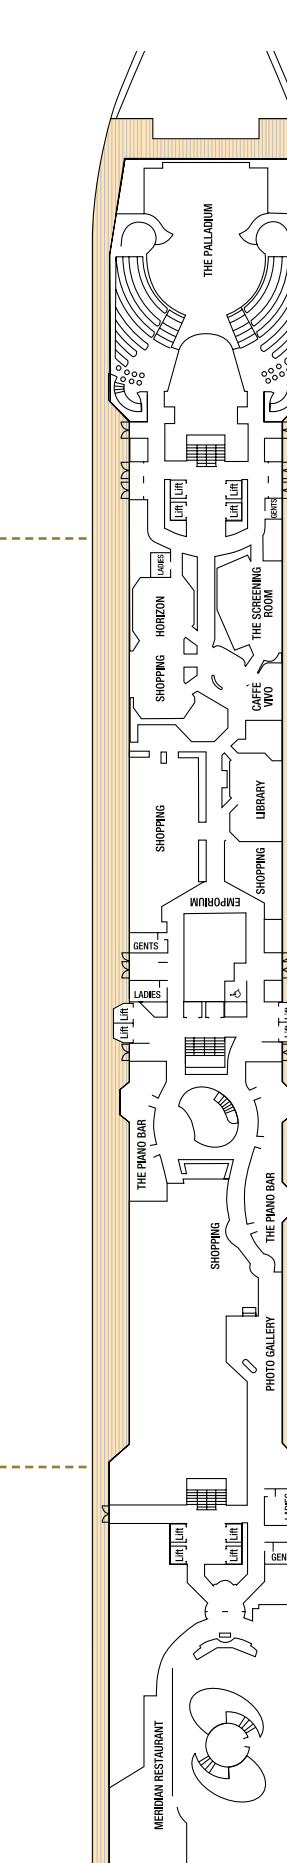

Suite with Bath/Shower

B1 **B2** B Deck
B4 A, B, C, D & E Deck

Mini-Suite with Bath/Shower

CA **CB** B Deck
CE B, D & Sun Deck

Deluxe Balcony with Bath/Shower

EA C & D Deck
EB A, B, C & D Deck
EC A, E & Sun Deck
ED B, C & D Deck
EE A, B, C, D & E Deck
EF A, E & Sun Deck

Outside with Bath/Shower

LB **LC** G Deck
LE C & G Deck
LF G Deck

Outside (Obstructed View) with Bath/Shower

NB **NC** E Deck

Larger Inside with Shower

OA C Deck
OB C & G Deck
OC A, G & Sun Deck

Inside with Shower

PA B Deck
PB A & B Deck
PD B, C & D Deck
PE A, B, C, D & E Deck
PF A & E Deck

Single Balcony with Shower

QF Sun Deck

Single Inside with Shower

SC Sun Deck

CABIN NOTES

- * Cabin has one additional bed in the form of a single sofa bed
 - ** Cabin has two additional beds, one in the form of a single sofa bed and one in the form of an upper pullman berth
 - ♣ Cabins with shower only
 - # Steel fronted balcony
 - ▮ Cabins overlooked by glass lifts
 - ∨ Overlooked by balconies above
 - Cabins with interconnecting doors
 - ♣ All adapted cabins have a shower only, with the exception of suites/mini-suites which have standard bath and separate shower.
- The following cabins C194, C203, C1, C2, E95, E96, G11, G12, G74, G81 and G82 are suitable for un-confined wheelchair access, however, please be aware that opening the door from within the cabin will require assistance from an able-bodied companion.

E DECK

PROM DECK

F DECK

G DECK

FORWARD
 MIDSHIP
 AFT