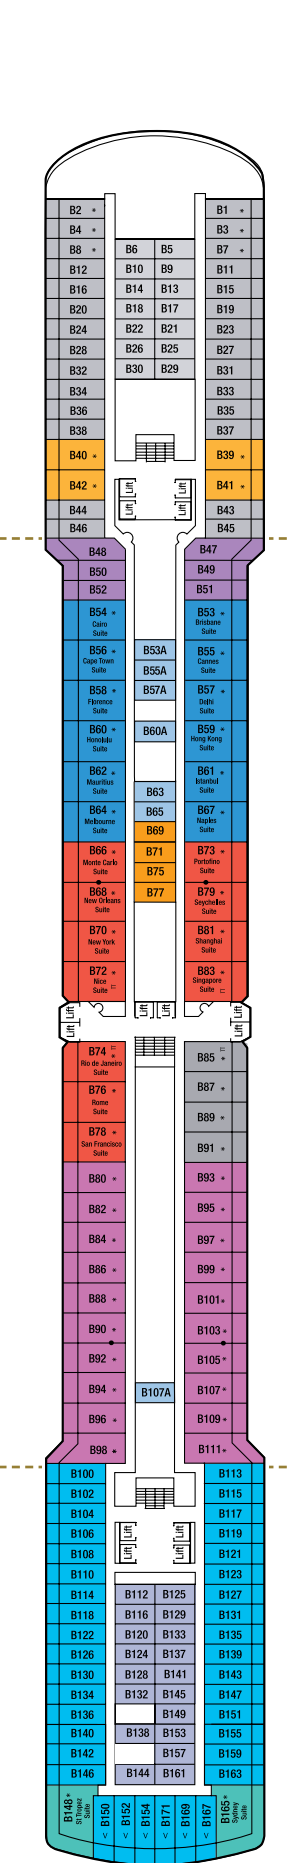

Arcadia deck plans

83,781 tons
Entered service in 2005
Normal operating capacity:
2,094 passengers and 866 crew

These deck plans are applicable for
cruises J502 onwards. For cruises JUM
to JFU refer to pocruises.co.uk/Arcadia

Suite with Bath/Shower

B1 **B2** B Deck
B4 A, B, C, D & E Deck

Mini-Suite with Bath/Shower

CA **CB** B Deck
CE B, D & Sun Deck

Deluxe Balcony with Bath/Shower

EA C & D Deck
EB A, B, C & D Deck
EC A, E & Sun Deck
ED B, C & D Deck
EE A, B, C, D & E Deck
EF A, E & Sun Deck

Outside with Bath/Shower

LB **LC** G Deck
LE C & G Deck
LF G Deck

Outside (Obstructed View) with Bath/Shower

NB **NC** E Deck

Larger Inside with Shower

OA C Deck
OB C & G Deck
OC A, G & Sun Deck

Inside with Shower

PA B Deck
PB A & B Deck
PD B, C & D Deck
PE A, B, C, D & E Deck
PF A & E Deck

Single Balcony with Shower

QF Sun Deck

Single Inside with Shower

SC Sun Deck

CABIN NOTES

1. Cabin has one additional bed in the form of a single sofa bed
   - ** Cabin has two additional beds, one in the form of a single sofa bed and one in the form of an upper pullman berth
   - ♣ Cabins with shower only
   - # Steel fronted balcony
   - ▮ Cabins overlooked by glass lifts
   - ∨ Overlooked by balconies above
   - Cabins with interconnecting doors
   - ♣ All adapted cabins have a shower only, with the exception of suites/mini-suites which have standard bath and separate shower.
2. The following cabins C194, C203, C1, C2, E95, E96, G11, G12, G74, G81 and G82 are suitable for un-confined wheelchair access, however, please be aware that opening the door from within the cabin will require assistance from an able-bodied companion.

Note: All upper berths in twin cabins are accessible via a ladder. When upper berths are in use lower berths cannot be converted to a double.

B DECK

FORWARD
MIDSHIP
AFT