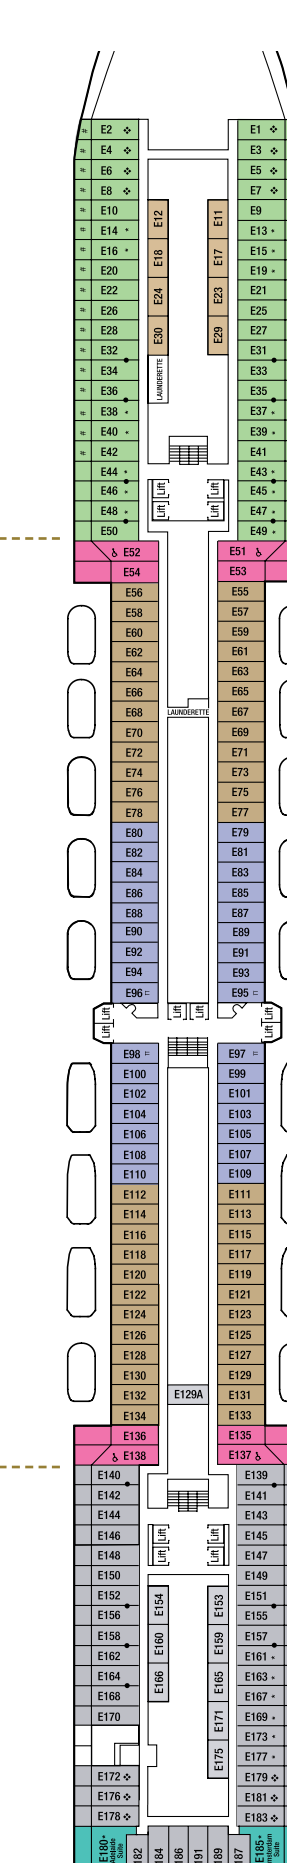

Arcadia deck plans

83,781 tons
 Entered service in 2005
 Normal operating capacity:
 2,094 passengers and 866 crew

These deck plans are applicable for
 cruises J502 onwards. For cruises JUM
 to JFU refer to pocruises.co.uk/Arcadia

Suite with Bath/Shower

B1 **B2** B Deck
B4 A, B, C, D & E Deck

Mini-Suite with Bath/Shower

CA **CB** B Deck
CE B, D & Sun Deck

Deluxe Balcony with Bath/Shower

EA C & D Deck
EB A, B, C & D Deck
EC A, E & Sun Deck
ED B, C & D Deck
EE A, B, C, D & E Deck
EF A, E & Sun Deck

PA B Deck
PB A & B Deck
PD B, C & D Deck
PE A, B, C, D & E Deck
PF A & E Deck

Single Balcony with Shower

QF Sun Deck

Single Inside with Shower

SC Sun Deck

CABIN NOTES

- * Cabin has one additional bed in the form of a single sofa bed
 - ** Cabin has two additional beds, one in the form of a single sofa bed and one in the form of an upper pullman berth
 - ♣ Cabins with shower only
 - # Steel fronted balcony
 - ▮ Cabins overlooked by glass lifts
 - ∨ Overlooked by balconies above
 - Cabins with interconnecting doors
 - ♣ All adapted cabins have a shower only, with the exception of suites/mini-suites which have standard bath and separate shower.
- The following cabins C194, C203, C1, C2, E95, E96, G11, G12, G74, G81 and G82 are suitable for un-confined wheelchair access, however, please be aware that opening the door from within the cabin will require assistance from an able-bodied companion.

E DECK

PROM DECK

F DECK

G DECK

FORWARD
 MIDSHIP
 AFT