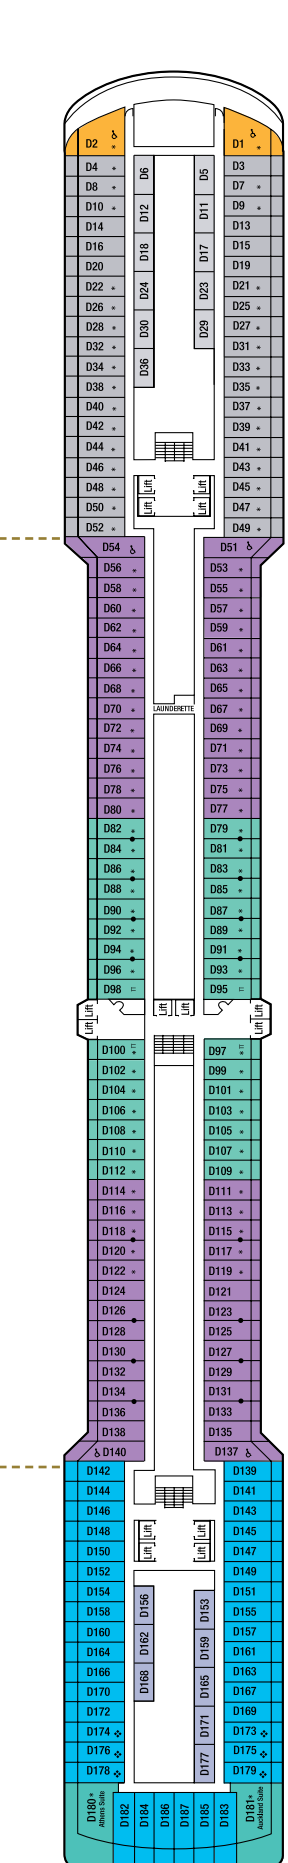

Arcadia deck plans

83,781 tons
Entered service in 2005
Normal operating capacity:
2,094 passengers and 866 crew

These deck plans are applicable for
cruises J502 onwards. For cruises JUM
to JFU refer to pocruises.co.uk/Arcadia

Suite with Bath/Shower

B1 **B2** B Deck
B4 A, B, C, D & E Deck

Mini-Suite with Bath/Shower

CA **CB** B Deck
CE B, D & Sun Deck

Deluxe Balcony with Bath/Shower

EA C & D Deck
EB A, B, C & D Deck
EC A, E & Sun Deck
ED B, C & D Deck
EE A, B, C, D & E Deck
EF A, E & Sun Deck

Outside with Bath/Shower

LB **LC** G Deck
LE C & G Deck
LF G Deck

Outside (Obstructed View) with Bath/Shower

NB **NC** E Deck

Larger Inside with Shower

OA C Deck
OB C & G Deck
OC A, G & Sun Deck

Inside with Shower

PA B Deck
PB A & B Deck
PD B, C & D Deck
PE A, B, C, D & E Deck
PF A & E Deck

Single Balcony with Shower

QF Sun Deck

Single Inside with Shower

SC Sun Deck

CABIN NOTES

1. Cabin has one additional bed in the form of a single sofa bed
   - ** Cabin has two additional beds, one in the form of a single sofa bed and one in the form of an upper pullman berth
   - ♣ Cabins with shower only
   - # Steel fronted balcony
   - ▮ Cabins overlooked by glass lifts
   - ∨ Overlooked by balconies above
   - Cabins with interconnecting doors
   - ♣ All adapted cabins have a shower only, with the exception of suites/mini-suites which have standard bath and separate shower.
2. The following cabins C194, C203, C1, C2, E95, E96, G11, G12, G74, G81 and G82 are suitable for un-confined wheelchair access, however, please be aware that opening the door from within the cabin will require assistance from an able-bodied companion.

Note: All upper berths in twin cabins are accessible via a ladder. When upper berths are in use lower berths cannot be converted to a double.

D DECK

FORWARD
MIDSHIP
AFT