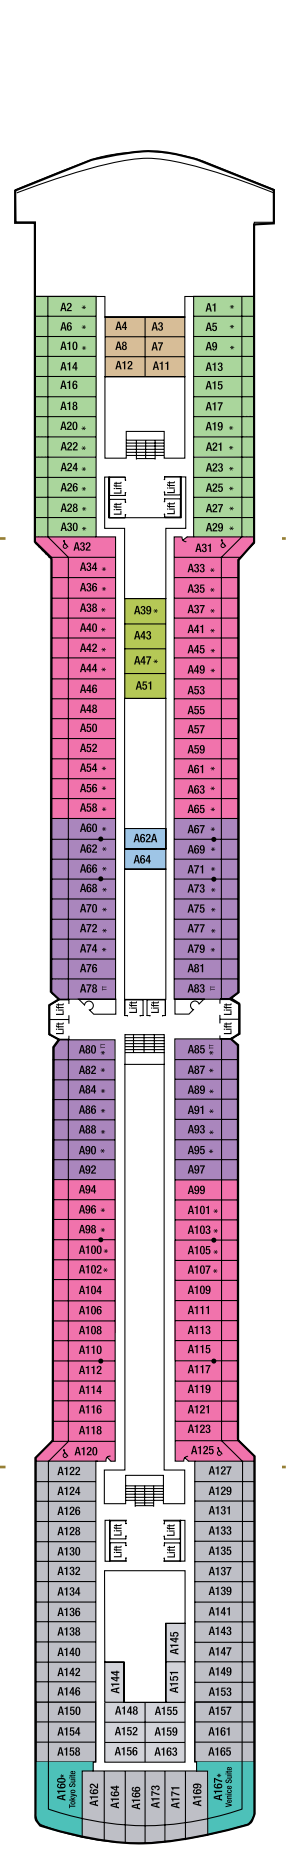

Arcadia deck plans

83,781 tons
Entered service in 2005
Normal operating capacity:
2,094 passengers and 866 crew

These deck plans are applicable for
cruises J502 onwards. For cruises JUM
to JFU refer to pocruises.co.uk/Arcadia

Suite with Bath/Shower

B1 **B2** B Deck
B4 A, B, C, D & E Deck

Mini-Suite with Bath/Shower

CA **CB** B Deck
CE B, D & Sun Deck

Deluxe Balcony with Bath/Shower

EA C & D Deck
EB A, B, C & D Deck
EC A, E & Sun Deck
ED B, C & D Deck
EE A, B, C, D & E Deck
EF A, E & Sun Deck

Outside with Bath/Shower

LB **LC** G Deck
LE C & G Deck
LF G Deck

Outside (Obstructed View) with Bath/Shower

NB **NC** E Deck

Larger Inside with Shower

OA C Deck
OB C & G Deck
OC A, G & Sun Deck

Inside with Shower

PA B Deck
PB A & B Deck
PD B, C & D Deck
PE A, B, C, D & E Deck
PF A & E Deck

Single Balcony with Shower

QF Sun Deck

Single Inside with Shower

SC Sun Deck

CABIN NOTES

1. Cabin has one additional bed in the form of a single sofa bed
   - ** Cabin has two additional beds, one in the form of a single sofa bed and one in the form of an upper pullman berth
   - ♣ Cabins with shower only
   - # Steel fronted balcony
   - ▮ Cabins overlooked by glass lifts
   - ∨ Overlooked by balconies above
   - Cabins with interconnecting doors
   - ♣ All adapted cabins have a shower only, with the exception of suites/mini-suites which have standard bath and separate shower.
2. The following cabins C194, C203, C1, C2, E95, E96, G11, G12, G74, G81 and G82 are suitable for un-confined wheelchair access, however, please be aware that opening the door from within the cabin will require assistance from an able-bodied companion.

Note: All upper berths in twin cabins are accessible via a ladder. When upper berths are in use lower berths cannot be converted to a double.

A DECK

FORWARD
MIDSHIP
AFT