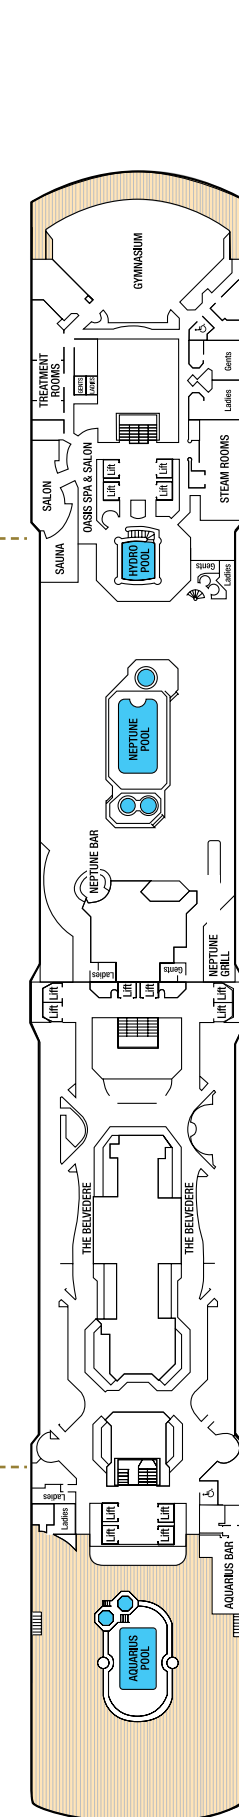

Arcadia deck plans

83,781 tons
Entered service in 2005
Normal operating capacity:
2,094 passengers and 866 crew

These deck plans are applicable for
cruises J502 onwards. For cruises JUM
to JFU refer to pocruises.co.uk/Arcadia

Suite with Bath/Shower

B1 **B2** B Deck
B4 A, B, C, D & E Deck

Mini-Suite with Bath/Shower

CA **CB** B Deck
CE B, D & Sun Deck

Deluxe Balcony with Bath/Shower

EA C & D Deck
EB A, B, C & D Deck
EC A, E & Sun Deck
ED B, C & D Deck
EE A, B, C, D & E Deck
EF A, E & Sun Deck

Outside with Bath/Shower

LB **LC** G Deck
LE C & G Deck
LF G Deck

Outside (Obstructed View) with Bath/Shower

NB **NC** E Deck

Larger Inside with Shower

OA C Deck
OB C & G Deck
OC A, G & Sun Deck

Inside with Shower

PA B Deck
PB A & B Deck
PD B, C & D Deck
PE A, B, C, D & E Deck
PF A & E Deck

Single Balcony with Shower

QF Sun Deck

Single Inside with Shower

SC Sun Deck

CABIN NOTES

1. Cabin has one additional bed in the form of a single sofa bed
   - ** Cabin has two additional beds, one in the form of a single sofa bed and one in the form of an upper pullman berth
   - ♣ Cabins with shower only
   - # Steel fronted balcony
   - ▮ Cabins overlooked by glass lifts
   - ∨ Overlooked by balconies above
   - Cabins with interconnecting doors
   - ♣ All adapted cabins have a shower only, with the exception of suites/mini-suites which have standard bath and separate shower.
2. The following cabins C194, C203, C1, C2, E95, E96, G11, G12, G74, G81 and G82 are suitable for un-confined wheelchair access, however, please be aware that opening the door from within the cabin will require assistance from an able-bodied companion.

Note: All upper berths in twin cabins are accessible via a ladder. When upper berths are in use lower berths cannot be converted to a double.

LIDO DECK

FORWARD
MIDSHIP
AFT