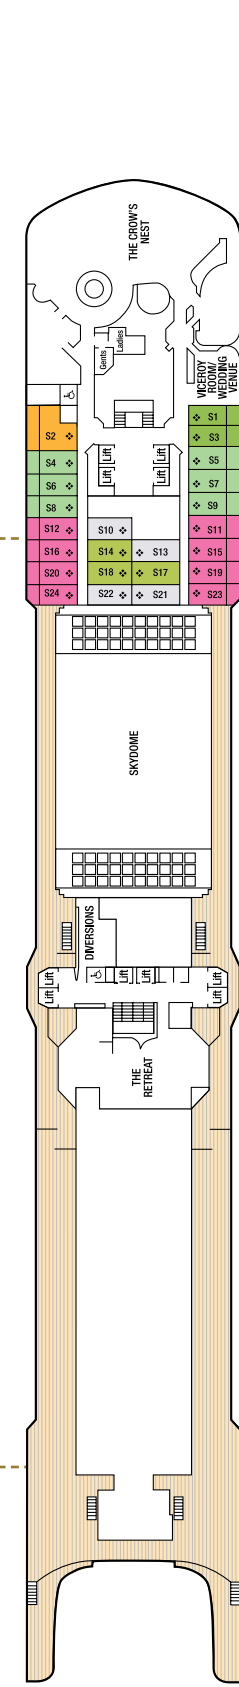

Arcadia deck plans

83,781 tons
Entered service in 2005
Normal operating capacity:
2,094 passengers and 866 crew

These deck plans are applicable for
cruises J502 onwards. For cruises JUM
to JFU refer to pocruises.co.uk/Arcadia

Suite with Bath/Shower

B1 **B2** B Deck
B4 A, B, C, D & E Deck

Mini-Suite with Bath/Shower

CA **CB** B Deck
CE B, D & Sun Deck

Deluxe Balcony with Bath/Shower

EA C & D Deck
EB A, B, C & D Deck
EC A, E & Sun Deck
ED B, C & D Deck
EE A, B, C, D & E Deck
EF A, E & Sun Deck

Outside with Bath/Shower

LB **LC** G Deck
LE C & G Deck
LF G Deck

Outside (Obstructed View) with Bath/Shower

NB **NC** E Deck

Larger Inside with Shower

OA C Deck
OB C & G Deck
OC A, G & Sun Deck

Inside with Shower

PA B Deck
PB A & B Deck
PD B, C & D Deck
PE A, B, C, D & E Deck
PF A & E Deck

Single Balcony with Shower

QF Sun Deck

Single Inside with Shower

SC Sun Deck

CABIN NOTES

1. Cabin has one additional bed in the form of a single sofa bed
   - ** Cabin has two additional beds, one in the form of a single sofa bed and one in the form of an upper pullman berth
   - ♣ Cabins with shower only
   - # Steel fronted balcony
   - ▮ Cabins overlooked by glass lifts
   - ∨ Overlooked by balconies above
   - Cabins with interconnecting doors
   - ♣ All adapted cabins have a shower only, with the exception of suites/mini-suites which have standard bath and separate shower.
2. The following cabins C194, C203, C1, C2, E95, E96, G11, G12, G74, G81 and G82 are suitable for un-confined wheelchair access, however, please be aware that opening the door from within the cabin will require assistance from an able-bodied companion.

Note: All upper berths in twin cabins are accessible via a ladder. When upper berths are in use lower berths cannot be converted to a double.

SUN DECK

FORWARD
MIDSHIP
AFT