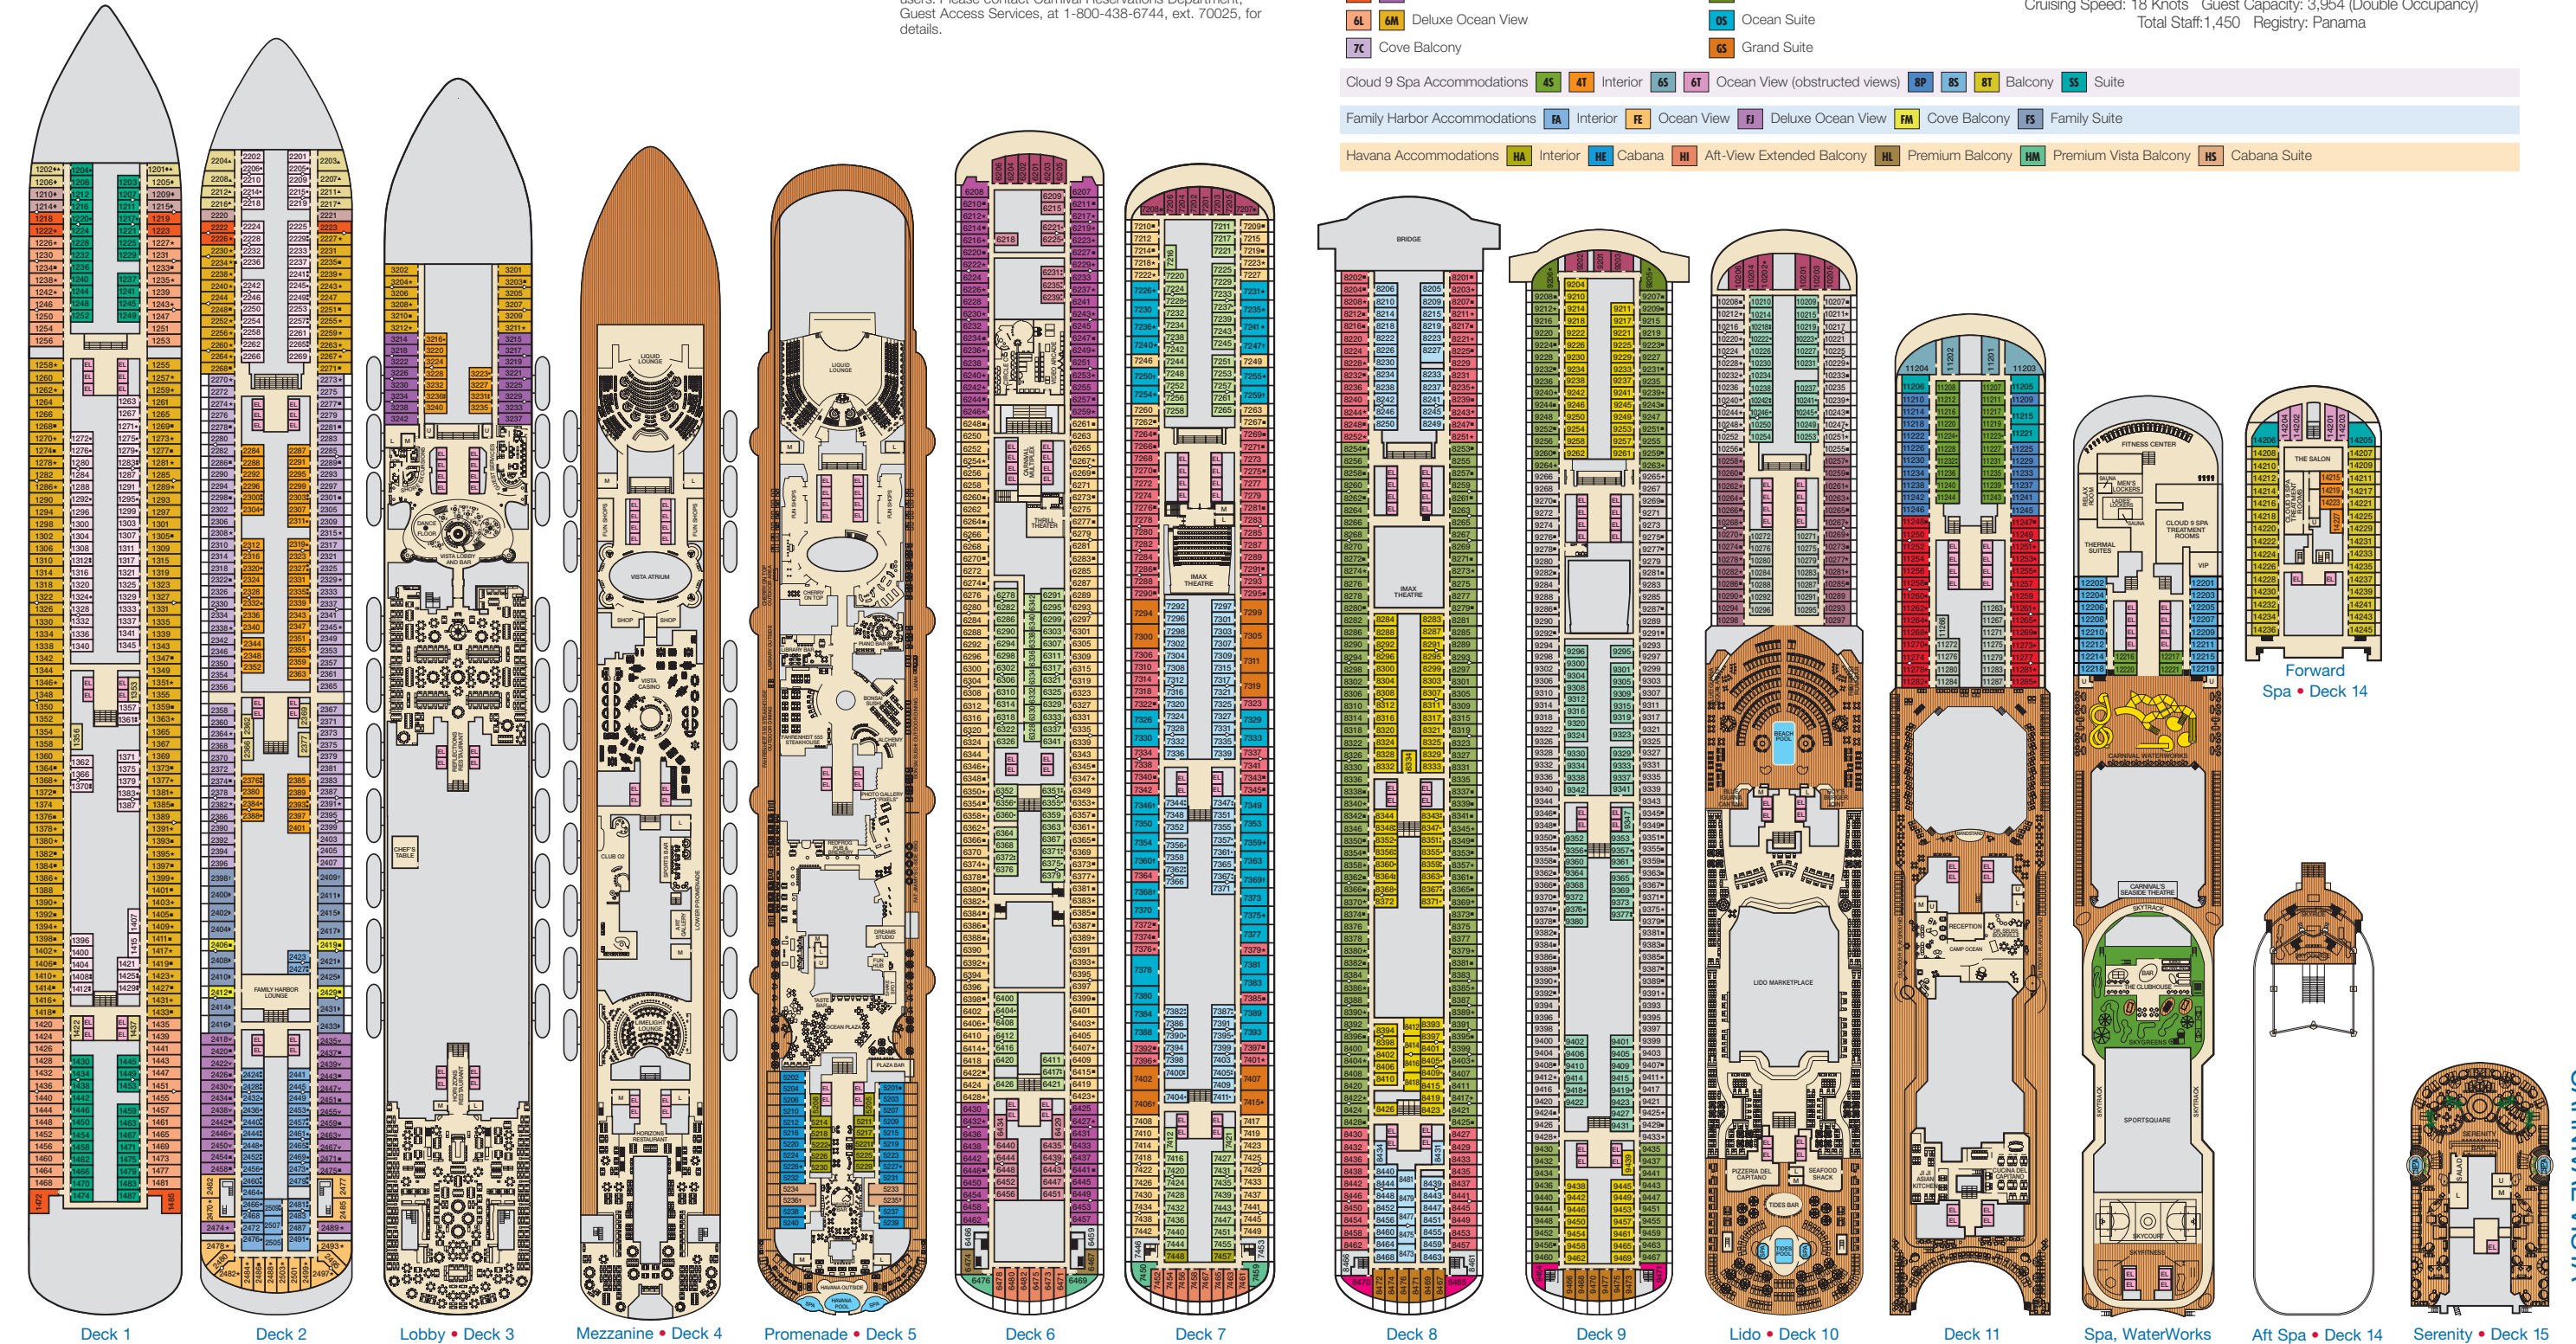

Staterooms are available that are modified for wheelchair users. Please contact Carnival Reservations Department, Guest Access Services, at 1-800-438-6744, ext. 70025, for details.

CATEGORIES

- 1A Interior Upper/Lower
- PT Porthole
- 4A 4B 4C 4D 4E 4F 4G 4H 4I Interior
- 4J Interior with Picture Window (obstructed views)
- 6A 6B Ocean View
- 6L 6M Deluxe Ocean View
- 7C Cove Balcony
- 8A 8B 8C 8D 8E 8F 8G Balcony
- 9B Premium Balcony
- 8N Aft-View Extended Balcony
- 9C Premium Vista Balcony
- JS Junior Suite
- OS Ocean Suite
- GS Grand Suite

- Cloud 9 Spa Accommodations 4S 4T Interior 6S 6T Ocean View (obstructed views) 8P 8S 8T Balcony SS Suite
- Family Harbor Accommodations FA Interior FE Ocean View FJ Deluxe Ocean View FM Cove Balcony FS Family Suite
- Havana Accommodations HA Interior HE Cabana HI Aft-View Extended Balcony HL Premium Balcony HM Premium Vista Balcony HS Cabana Suite

Gross Tonnage: 133,500 Length: 1,055 feet Beam: 122 feet
 Cruising Speed: 18 Knots Guest Capacity: 3,954 (Double Occupancy)
 Total Staff: 1,450 Registry: Panama

Deck 1 Deck 2 Lobby • Deck 3 Mezzanine • Deck 4 Promenade • Deck 5 Deck 6 Deck 7 Deck 8 Deck 9 Deck 10 Lido • Deck 10 Deck 11 Deck 12 Spa, WaterWorks & Sports • Deck 12 Aft Spa • Deck 14 Serenity • Deck 15

Forward Spa • Deck 14