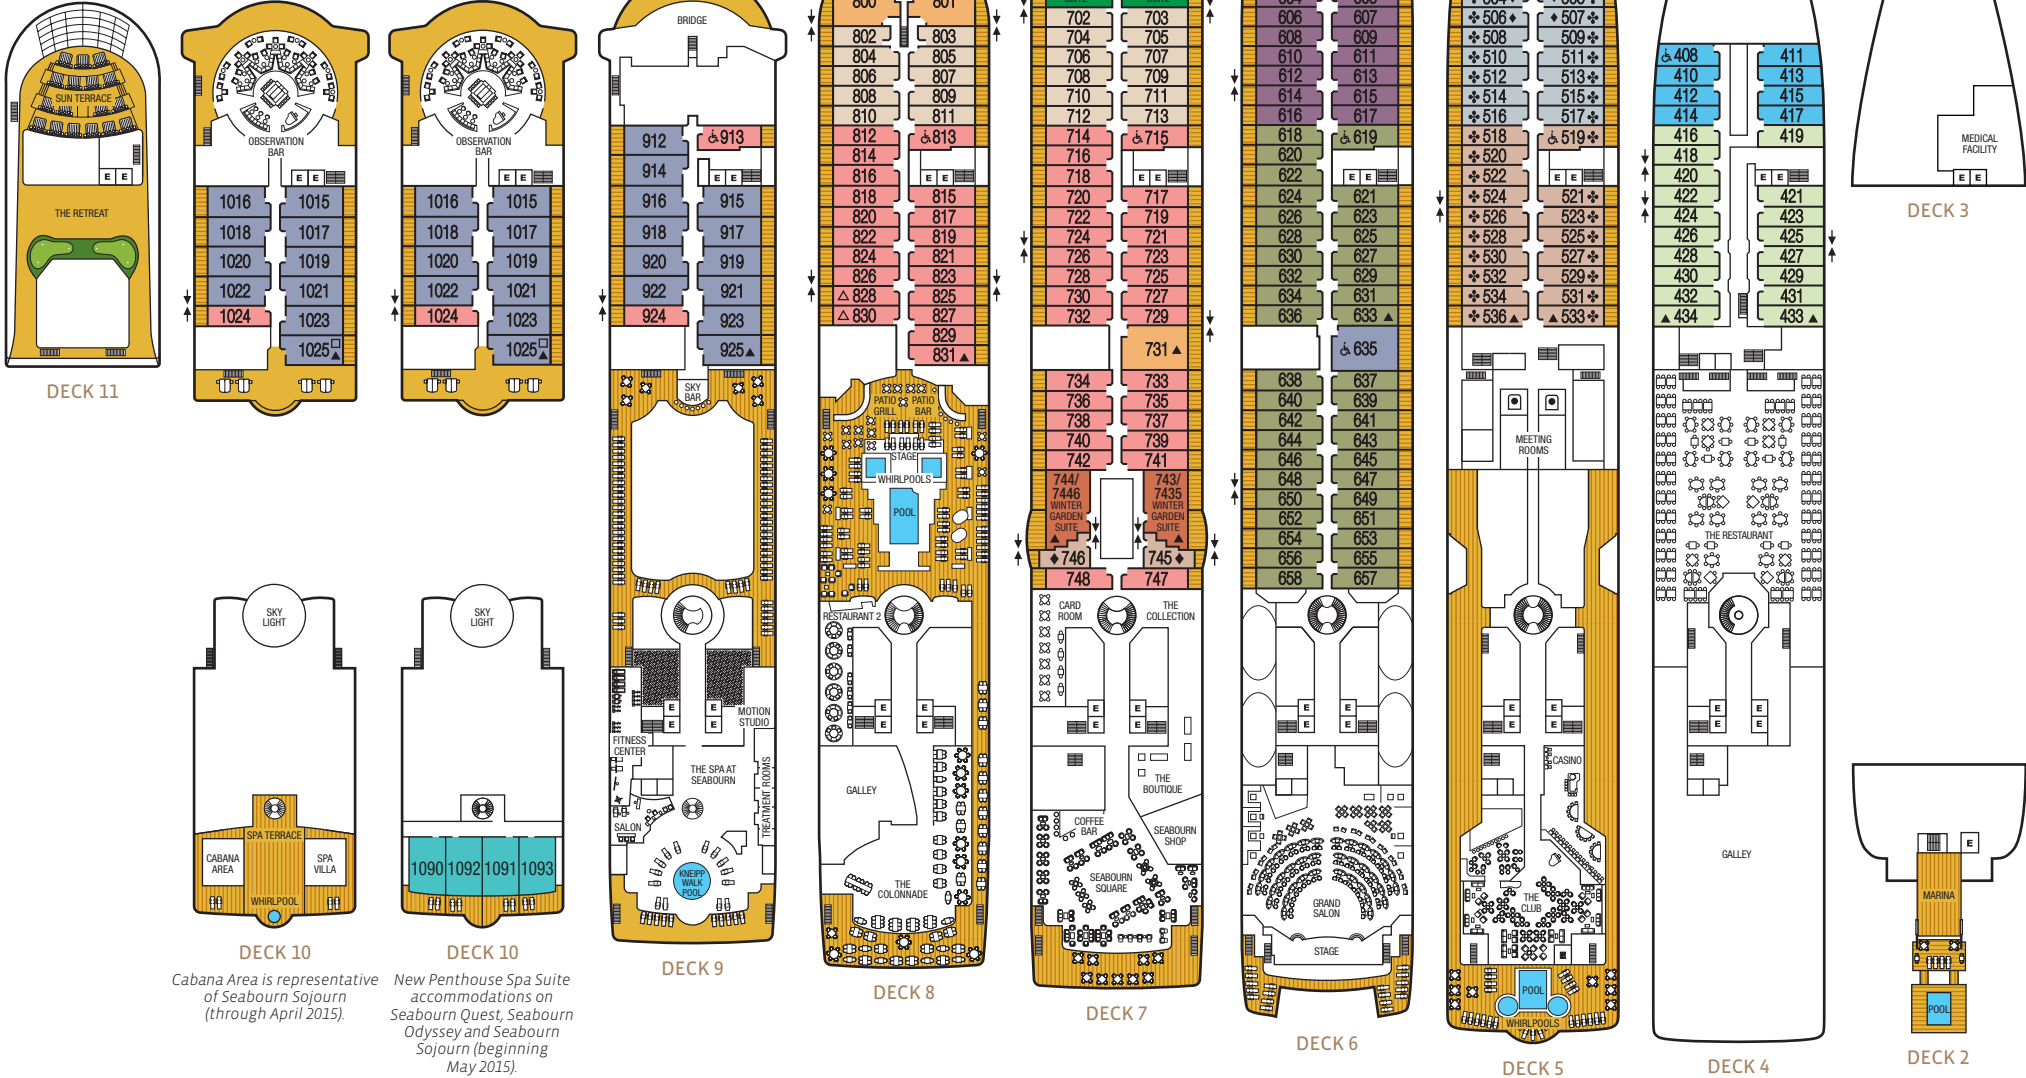

Seabourn Odyssey Seabourn Sojourn Seabourn Quest

- ↓ CONNECTING SUITES
- ↑ Combining suite 700 with 702 and 701 with 703, the suite numbers become 7002 and 7013 respectively. Combining suites 744 with 746 and 743 with 745, the suite numbers become 7446 and 7435 respectively.
- E ELEVATOR
- ☐ SELF SERVICE LAUNDERETTE
- ▲ THIRD GUEST CAPACITY SUITE

- ♿ WHEELCHAIR ACCESSIBLE SUITES
Suites 408, 519, 619, 635, 715, 813 & 913 are wheelchair accessible—roll-in shower only, wheelchair-accessible doorways. Suite 635 also has a tub.
- △ SUITE 828 THIRD GUEST CAPACITY FOR SEABOURN SOJOURN ONLY
- △ SUITE 830 THIRD GUEST CAPACITY FOR SEABOURN ODYSSEY AND SEABOURN QUEST ONLY

- ◆ SUITES 502-507 AND 745-746 HAVE SMALLER VERANDAS
- ☐ SUITE 1025 HAS A PARTIALLY OBSTRUCTED VERANDA VIEW
- ✦ THE VERANDA RAILINGS IN CATEGORIES V1 AND V2 ARE PART METAL AND PART GLASS FROM FLOOR TO TEAK RAIL

SUITE CATEGORIES

WG	SS	OW	PS	PH	V6
V5	V4	V3	V2	V1	A1
					A

Deck plan shown is for illustration purposes. Seabourn reserves the right to make amendments and changes.