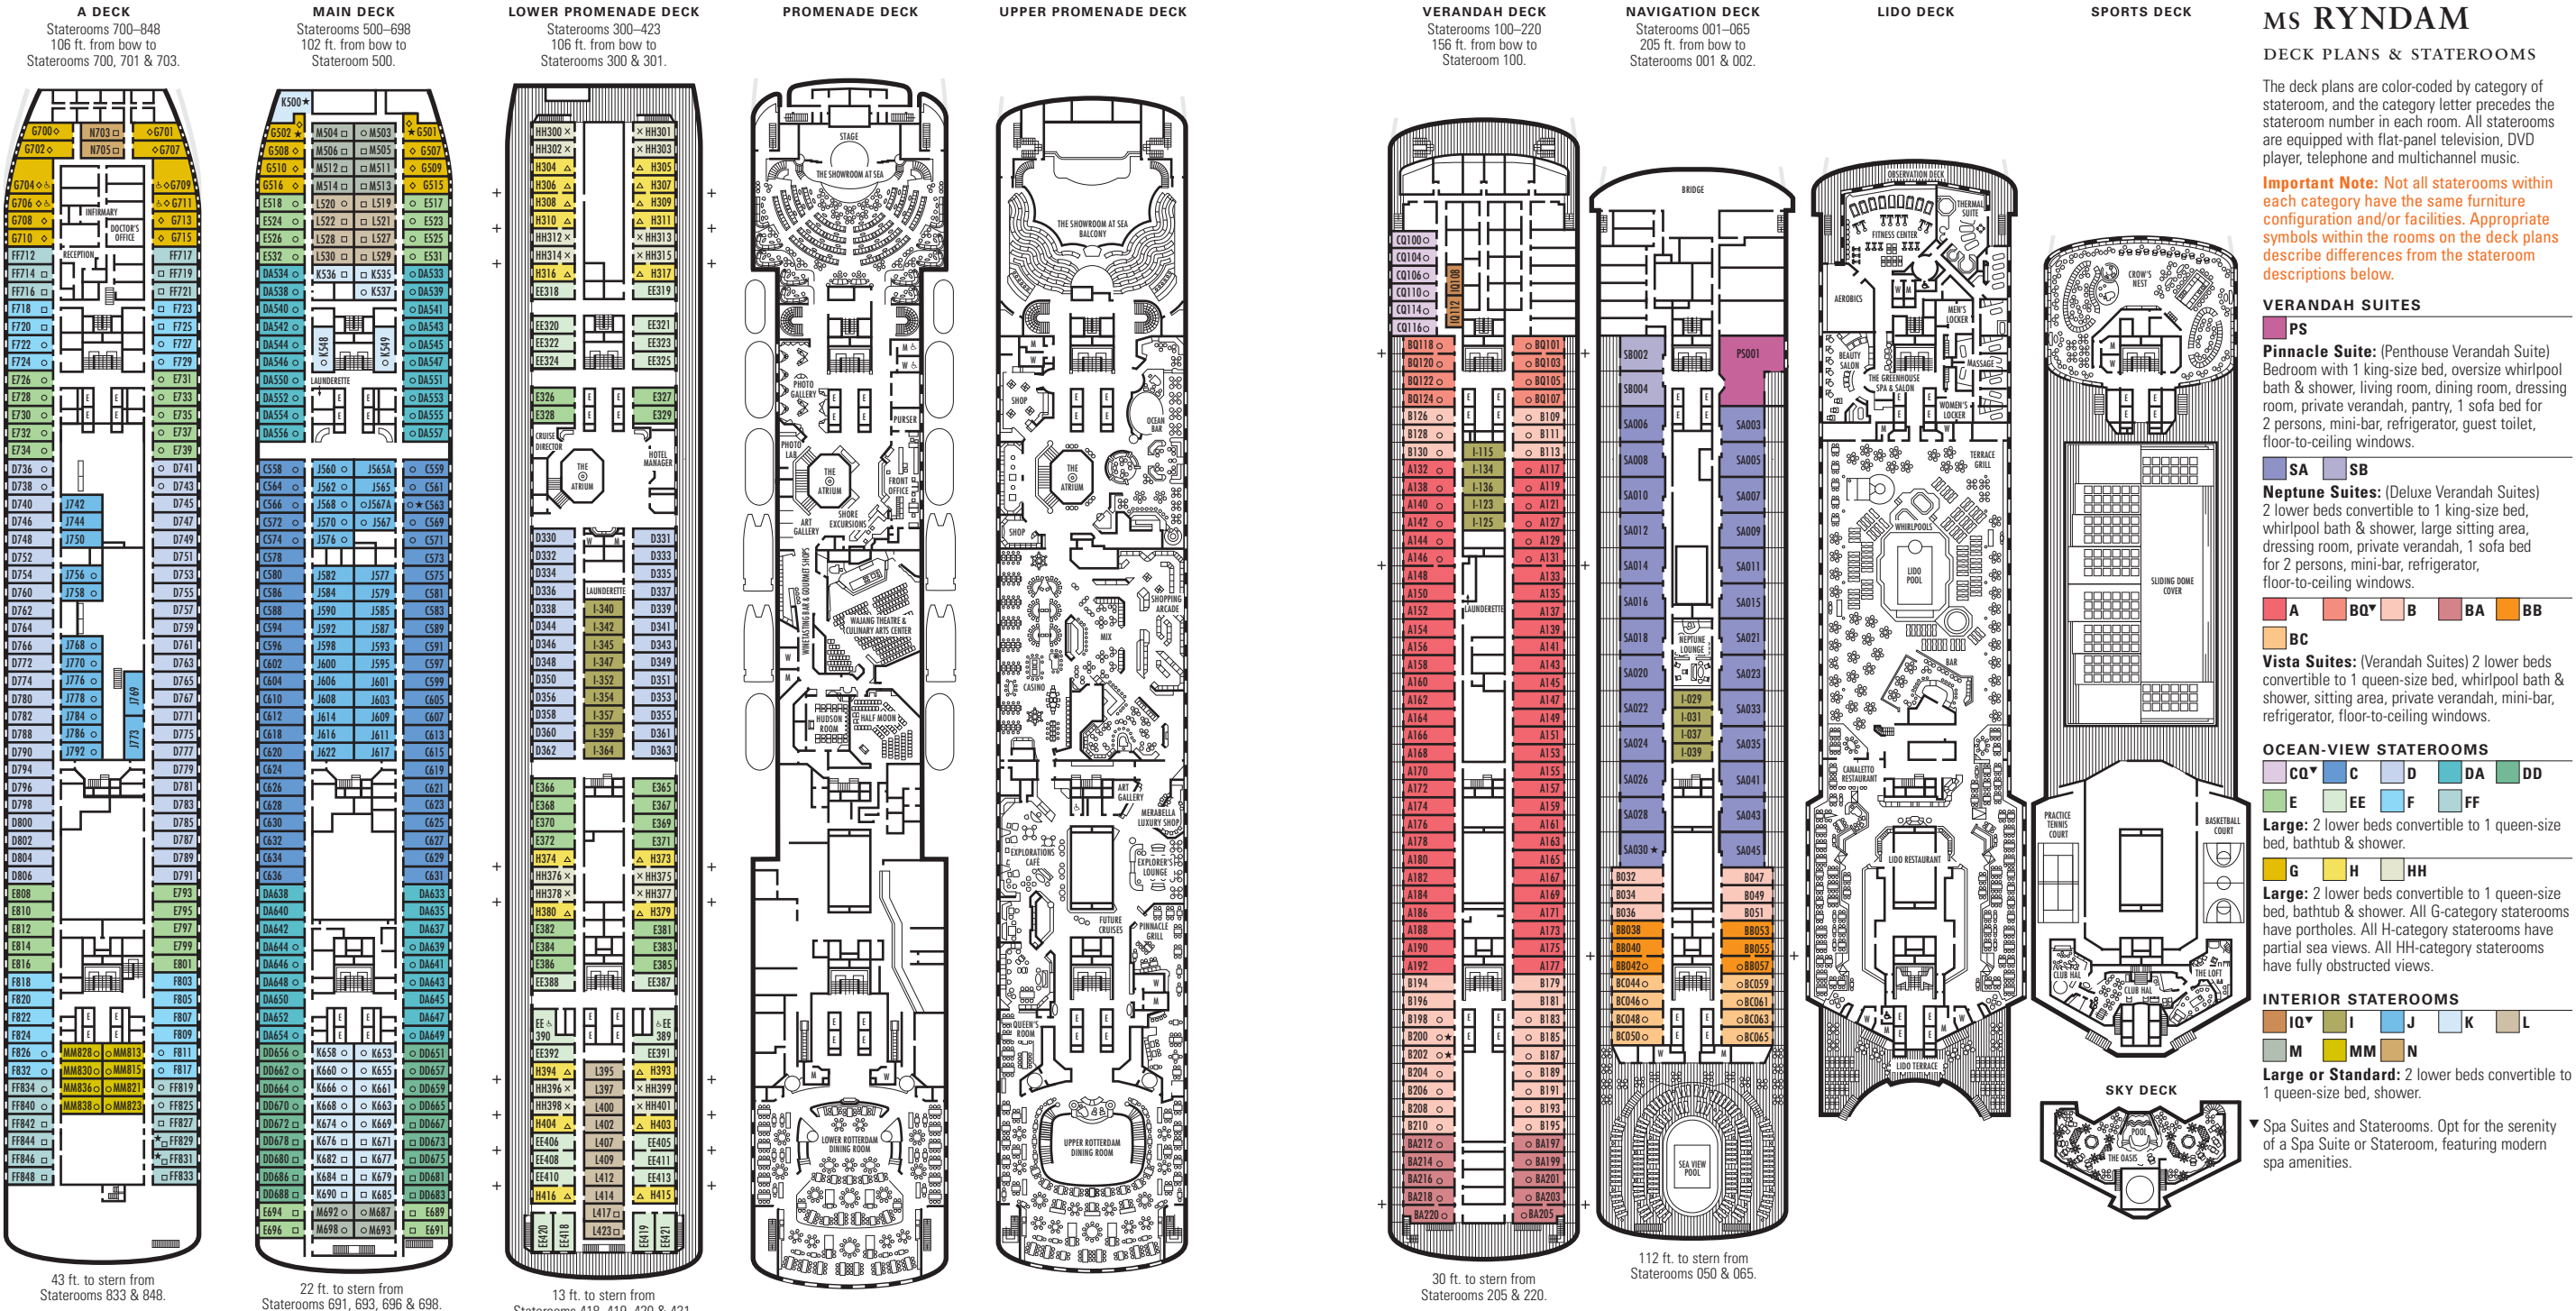

Vista Suites: (Verandah Suites) 2 lower beds convertible to 1 queen-size bed, whirlpool bath & shower, sitting area, private verandah, mini-bar, refrigerator, floor-to-ceiling windows.

OCEAN-VIEW STATEROOMS

Large: 2 lower beds convertible to 1 queen-size bed, bathtub & shower. All H-category staterooms have portholes. All HH-category staterooms have fully obstructed views.

INTERIOR STATEROOMS

Large or Standard: 2 lower beds convertible to 1 queen-size bed, shower.

Spa Suites and Staterooms. Opt for the serenity of a Spa Suite or Stateroom, featuring modern spa amenities.

STATEROOM SYMBOL LEGEND

- Triple (2 lower beds, 1 sofa bed)
- Quad (2 lower beds, 1 sofa bed, 1 upper)
- △ Partial sea view
- × Fully obstructed view
- + Connecting rooms
- ◇ These staterooms have portholes instead of windows
- ★ Suites SA030, B200 & B202 and staterooms K500, G501, G502, C563, FF829 & FF831 are modified accessible, shower only with small step, step into bathroom, standard interior and exterior door size
- ♿ Staterooms EE389, EE390, G704, G706, G709 & G711 are wheelchair accessible, roll-in shower only, wheelchair-accessible doorways

SHIP SPECIFICATIONS & FACILITIES

- 1,260 Guests
- 55,819 Gross Tons
- 719 Feet Long
- Automatic Stabilizers
- 10 Guest Decks
- 8 Guest Elevators
- 4 Restaurants
- 2 Outdoor Swimming Pools (one with sliding glass roof)
- Spa & Salon
- Fitness Center
- Movie Theatre
- Duty-free Shops
- Internet Center
- Library
- Casino
- Suite Lounge
- Practice Tennis Court
- Basketball Court