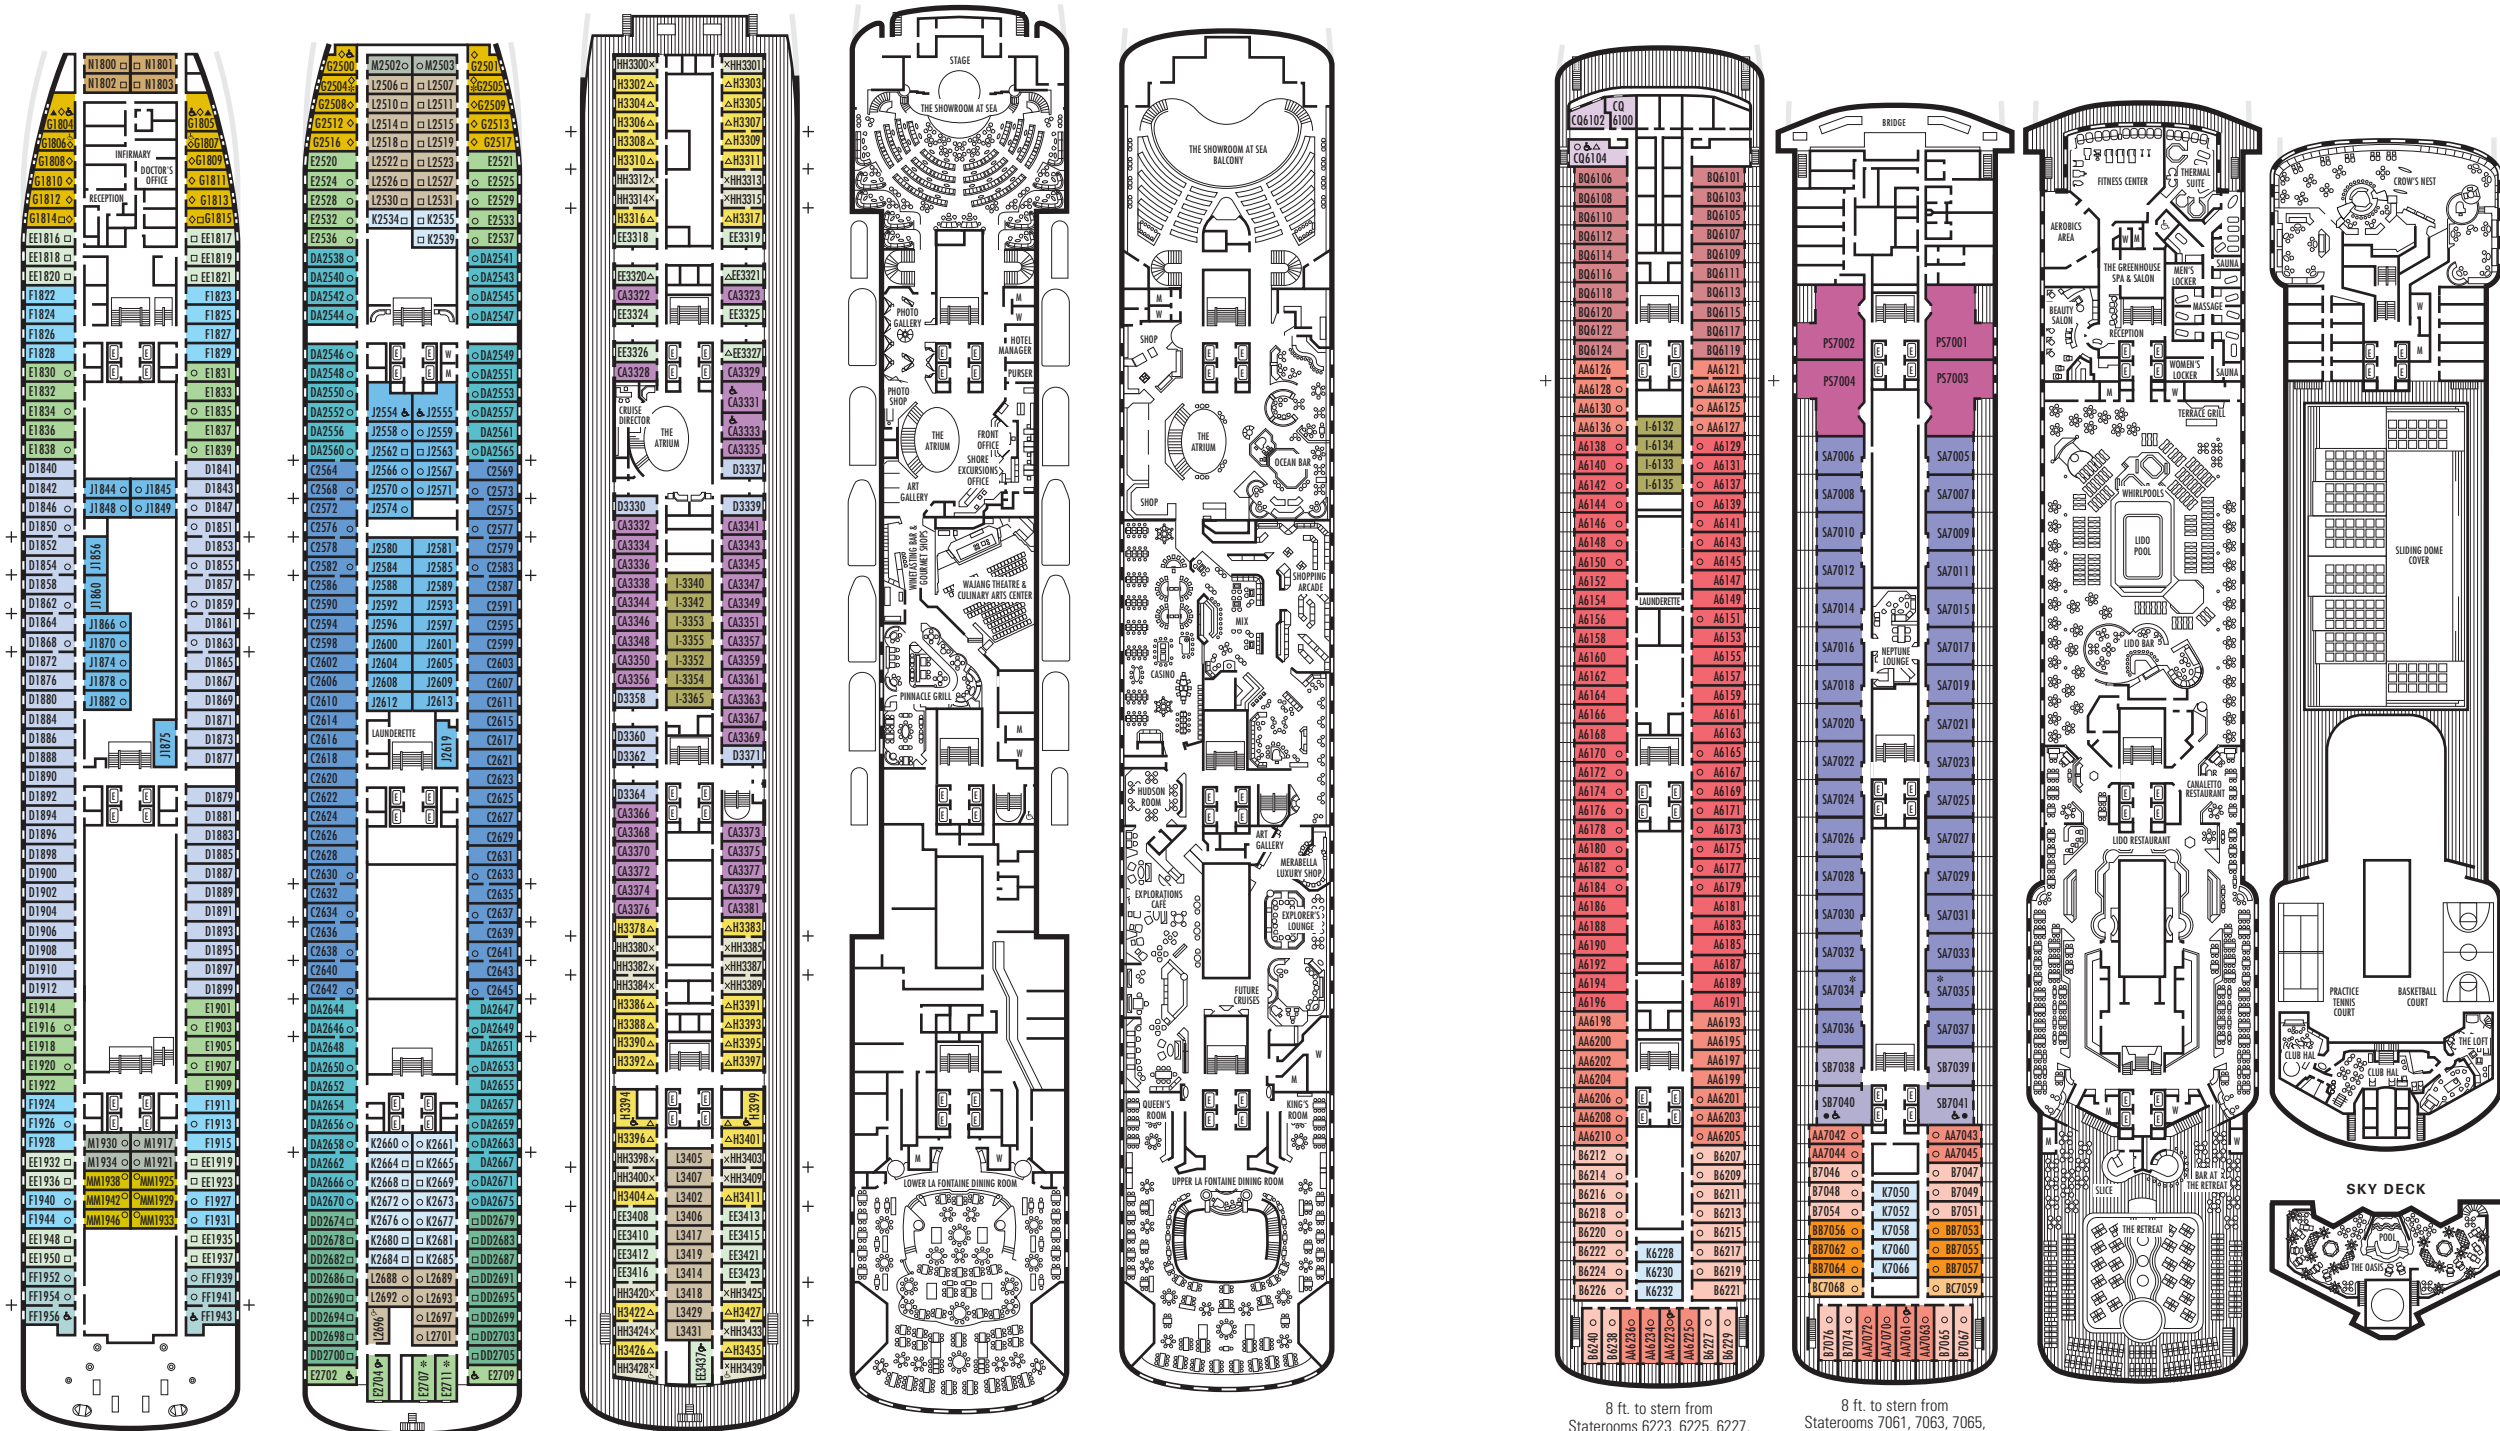

MAIN DECK
 Staterooms 2500–2711
 103 ft. from bow to Staterooms 2500 & 2501.

LOWER PROMENADE DECK
 Staterooms 3300–3439
 118 ft. from bow to Staterooms 3300 & 3301.

PROMENADE DECK

UPPER PROMENADE DECK

VERANDAH DECK
 Staterooms 6100–6240
 138 ft. from bow to Staterooms 6100 & 6102.

NAVIGATION DECK
 Staterooms 7001–7076
 226 ft. from bow to Staterooms 7001 & 7002.

LIDO DECK

SPORTS DECK

52 ft. to stern from Staterooms 1943 & 1956.

16 ft. to stern from Staterooms 2704, 2707 & 2711.

21 ft. to stern from Staterooms 3428 & 3439.

8 ft. to stern from Staterooms 6223, 6225, 6227, 6229, 6234, 6236, 6238 & 6240.

8 ft. to stern from Staterooms 7061, 7063, 7065, 7067, 7070, 7072, 7074 & 7076.

STATEROOM SYMBOL LEGEND

- * Shower only
- Bath tub & shower
- ▲ 2 lower beds
- Triple (2 lower beds, 1 sofa bed)
- Quad (2 lower beds, 1 sofa bed, 1 upper)
- △ Partial sea view
- X Fully obstructed view
- + Connecting rooms
- ◇ These staterooms have portholes instead of windows
- ♿ Suites SB7041 & SB7040 are wheelchair accessible with bathtub & shower. Suites AA7061 & AA6223 and staterooms CQ6104, HH3439, EE3437, HH3428, H3394, H3394, CA3333, CA3331, E2709, E2704, E2702, L2696, J2555, J2554, G2500, FF1956, FF1943, G1807, G1806, G1805 & G1804 are wheelchair accessible, shower only.

SHIP SPECIFICATIONS & FACILITIES

- 1,404 Guests
- 59,885 Gross Tons
- 781 Feet Long
- Automatic Stabilizers
- 10 Guest Decks
- 12 Guest Elevators
- 4 Restaurants
- 2 Outdoor Swimming Pools (one with sliding glass roof)
- Spa & Salon
- Fitness Center
- Movie Theatre
- Suite Lounge
- Duty-free Shops
- Internet Center
- Library
- Casino
- Practice Tennis Court
- Basketball Court