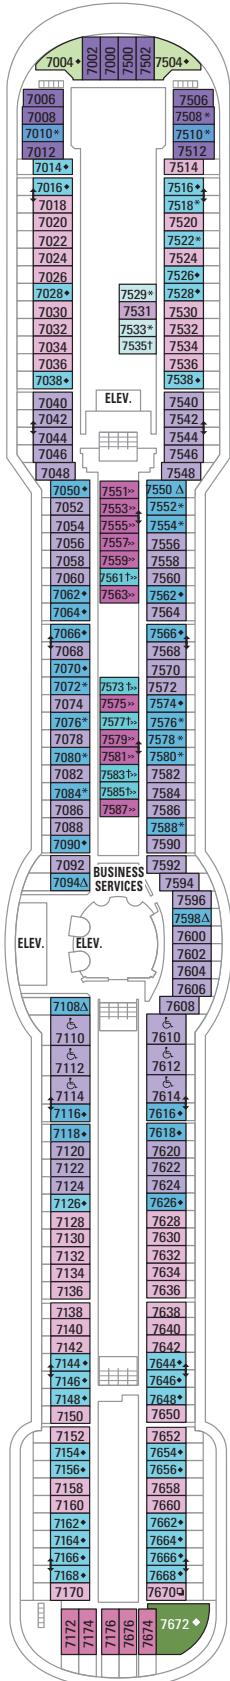

DECK 13

DECK 12

DECK 11

LEGENDS

- △ Stateroom with sofa bed
- * Stateroom has third Pullman bed available
- + Stateroom has third and fourth Pullman beds available
- ◆ Stateroom with sofa bed and third Pullman bed available
- ‡ Stateroom has four additional Pullman beds available
- ↓ Connecting staterooms
- ♿ Indicates accessible staterooms
- ▣ Stateroom has an obstructed view

DECK 10
 SUITES RS OT OS GS J3
 BALCONY 1B 3B 4B 2D 5D 6D
 INTERIOR 3V 6V

DECK 9
 SUITES OT
 BALCONY 1B 2B 3B 4B 1D 2D 5D 6D
 INTERIOR 1V 2V 3V 4V

DECK 8
 SUITES OT
 BALCONY 4B 1D 2D 5D 6D
 OCEAN VIEW 1K 2M
 INTERIOR 1V 2V 3V 4V

DECK 7

SUITES **OT**

BALCONY **4B 1D 2D 5D 6D**

OCEAN VIEW **1K 2M 3N**

INTERIOR **1V 2V 3V 4V**

DECK 6

DECK 5

DECK 4
 OCEAN VIEW 1N 2N 3N 8N
 INTERIOR 1V 2V 3V 6V 2W

DECK 3
 OCEAN VIEW 1N 2N 3N 8N
 INTERIOR 1V 2V 3V 6V