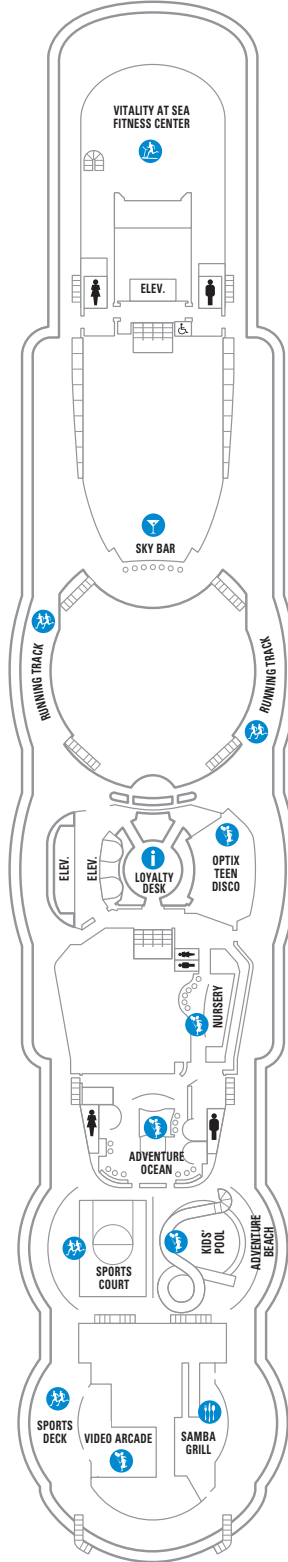

DECK 13

DECK 12

DECK 11

LEGENDS

- △ Stateroom with sofa bed
- * Stateroom has third Pullman bed available
- + Stateroom has third and fourth Pullman beds available
- ◆ Stateroom with sofa bed and third Pullman bed available
- ‡ Stateroom has four additional Pullman beds available
- ↓ Connecting staterooms
- ♿ Indicates accessible staterooms
- ▣ Stateroom has an obstructed view

- 🍷 Dining Venue
- 🎮 Entertainment Area
- 🍹 Bars & Lounges
- 👶 Kids & Teens Area
- 🏊 Pool
- ♨ Spa
- 🏋 Fitness
- 🏃 Running Track
- 🧗 Rock climbing
- 🎢 FlowRider®
- ℹ Information
- 🏢 Conference Center
- 🛍 Shopping
- 🎰 Casino

DECK 10
 SUITES RS OT OS GS J3
 BALCONY 1B 3B 4B 2D 5D 6D
 INTERIOR 3V 6V

DECK 9
 SUITES OT
 BALCONY 1B 2B 3B 4B 1D 2D 5D 6D
 INTERIOR 1V 2V 3V 4V

DECK 8
 SUITES OT
 BALCONY 4B 1D 2D 5D 6D
 OCEAN VIEW 1K 2M
 INTERIOR 1V 2V 3V 4V

DECK 7

SUITES **OT**

BALCONY **4B 1D 2D 5D 6D**

OCEAN VIEW **1K 2M 3N**

INTERIOR **1V 2V 3V 4V**

DECK 6

DECK 5

DECK 4
 OCEAN VIEW 1N 2N 3N 8N
 INTERIOR 1V 2V 3V 6V 2W