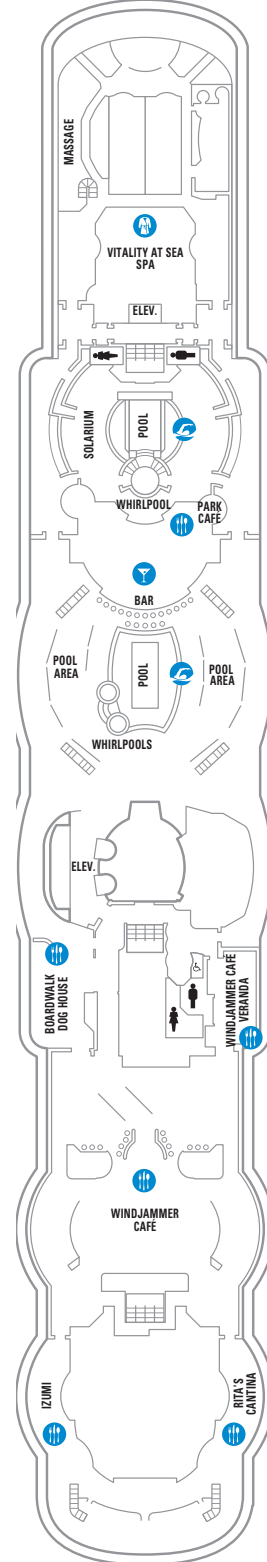

DECK 13

DECK 12

DECK 11

LEGENDS

- △ Stateroom with sofa bed
- * Stateroom has third Pullman bed available
- + Stateroom has third and fourth Pullman beds available
- ◆ Stateroom with sofa bed and third Pullman bed available
- ‡ Stateroom has four additional Pullman beds available
- ↓ Connecting staterooms
- ♿ Indicates accessible staterooms
- ▣ Stateroom has an obstructed view

- 🍷 Dining Venue
- 🎮 Entertainment Area
- 🍹 Bars & Lounges
- 👶 Kids & Teens Area
- 🏊 Pool
- ♨ Spa
- 🏋 Fitness
- 🏃 Running Track
- 🧗 Rock climbing
- 🎢 FlowRider®
- ℹ Information
- 🏢 Conference Center
- 🛍 Shopping
- 🎰 Casino

DECK 10
 SUITES RS OT OS GS J3
 BALCONY 1B 3B 4B 2D 5D 6D
 INTERIOR 3V 6V

DECK 9
 SUITES OT
 BALCONY 1B 2B 3B 4B 1D 2D 5D 6D
 INTERIOR 1V 2V 3V 4V

DECK 8
 SUITES OT
 BALCONY 4B 1D 2D 5D 6D
 OCEAN VIEW 1K 2M
 INTERIOR 1V 2V 3V 4V

DECK 7

SUITES **OT**

BALCONY **4B 1D 2D 5D 6D**

OCEAN VIEW **1K 2M 3N**

INTERIOR **1V 2V 3V 4V**

DECK 6

DECK 5

DECK 4
 OCEAN VIEW 1N 2N 3N 8N
 INTERIOR 1V 2V 3V 6V 2W