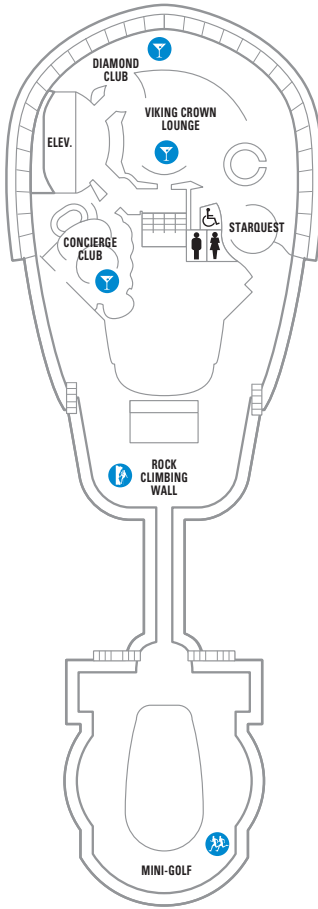

DECK 13

DECK 12

DECK 11

LEGENDS

- △ Stateroom with sofa bed
- * Stateroom has third Pullman bed available
- + Stateroom has third and fourth Pullman beds available
- ◆ Stateroom with sofa bed and third Pullman bed available
- ‡ Stateroom has four additional Pullman beds available
- ↓ Connecting staterooms
- ♿ Indicates accessible staterooms
- ▣ Stateroom has an obstructed view

- 🍷 Dining Venue
- 🎮 Entertainment Area
- 🍹 Bars & Lounges
- 👶 Kids & Teens Area
- 🏊 Pool
- ♨ Spa
- 🏋 Fitness
- 🏃 Running Track
- 🧗 Rock climbing
- 🎢 FlowRider®
- ℹ Information
- 🏢 Conference Center
- 🛍 Shopping
- 🎰 Casino

DECK 10
 SUITES RS OT OS GS J3
 BALCONY 1B 3B 4B 2D 5D 6D
 INTERIOR 3V 6V

DECK 9
 SUITES OT
 BALCONY 1B 2B 3B 4B 1D 2D 5D 6D
 INTERIOR 1V 2V 3V 4V

DECK 8
 SUITES OT
 BALCONY 4B 1D 2D 5D 6D
 OCEAN VIEW 1K 2M
 INTERIOR 1V 2V 3V 4V

DECK 3
 OCEAN VIEW 1N 2N 3N 8N
 INTERIOR 1V 2V 3V 6V