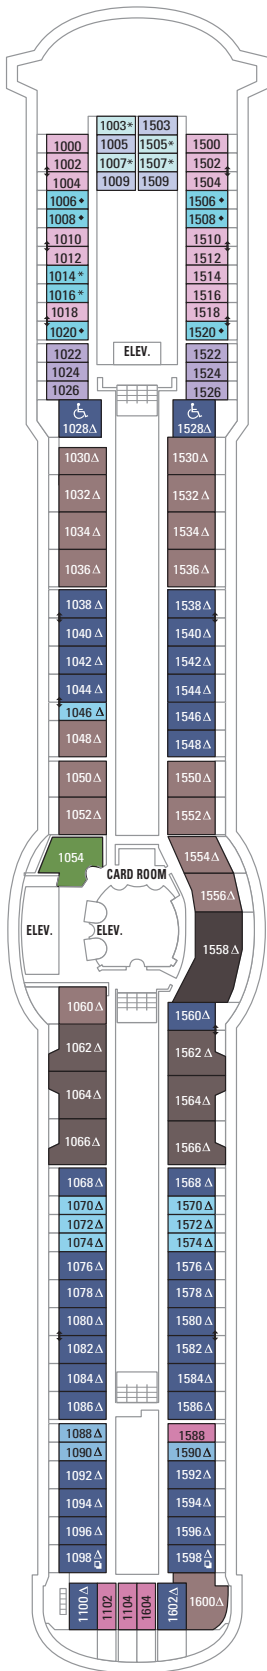

DECK 13

DECK 12

DECK 11

LEGENDS

- △ Stateroom with sofa bed
- * Stateroom has third Pullman bed available
- + Stateroom has third and fourth Pullman beds available
- ◆ Stateroom with sofa bed and third Pullman bed available
- ‡ Stateroom has four additional Pullman beds available
- ↓ Connecting staterooms
- ♿ Indicates accessible staterooms
- ▣ Stateroom has an obstructed view

- 🍷 Dining Venue
- 🎮 Entertainment Area
- 🍹 Bars & Lounges
- 👶 Kids & Teens Area
- 🏊 Pool
- ♨ Spa
- 🏋 Fitness
- 🏃 Running Track
- 🧗 Rock climbing
- 🎢 FlowRider®
- ℹ Information
- 🏢 Conference Center
- 🛍 Shopping
- 🎰 Casino

DECK 10
 SUITES RS OT OS GS J3
 BALCONY 1B 3B 4B 2D 5D 6D
 INTERIOR 3V 6V

DECK 9
 SUITES OT
 BALCONY 1B 2B 3B 4B 1D 2D 5D 6D
 INTERIOR 1V 2V 3V 4V

DECK 8
 SUITES OT
 BALCONY 4B 1D 2D 5D 6D
 OCEAN VIEW 1K 2M
 INTERIOR 1V 2V 3V 4V

DECK 7

SUITES **OT**

BALCONY **4B 1D 2D 5D 6D**

OCEAN VIEW **1K 2M 3N**

INTERIOR **1V 2V 3V 4V**

DECK 6

DECK 5

DECK 4
 OCEAN VIEW 1N 2N 3N 8N
 INTERIOR 1V 2V 3V 6V 2W