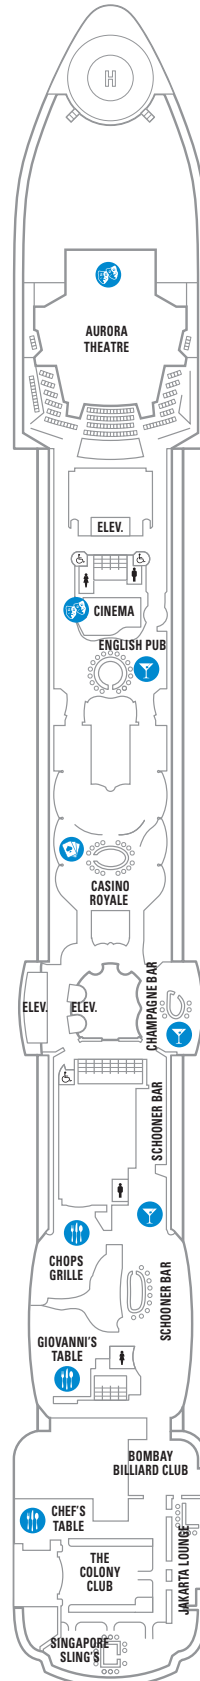

DECK 13

DECK 12

DECK 11

LEGENDS

- △ Stateroom with sofa bed
- * Stateroom has third Pullman bed available
- + Stateroom has third and fourth Pullman beds available
- ◆ Stateroom with sofa bed and third Pullman bed available
- ‡ Stateroom has four additional Pullman beds available
- ↓ Connecting staterooms
- ♿ Indicates accessible staterooms
- ▣ Stateroom has an obstructed view

DECK 10
 SUITES RS OT OS GS J3
 BALCONY 1B 3B 4B 2D 5D 6D
 INTERIOR 3V 6V

DECK 9
 SUITES OT
 BALCONY 1B 2B 3B 4B 1D 2D 5D 6D
 INTERIOR 1V 2V 3V 4V

DECK 8
 SUITES OT
 BALCONY 4B 1D 2D 5D 6D
 OCEAN VIEW 1K 2M
 INTERIOR 1V 2V 3V 4V

DECK 7

SUITES **OT**

BALCONY **4B 1D 2D 5D 6D**

OCEAN VIEW **1K 2M 3N**

INTERIOR **1V 2V 3V 4V**

DECK 6

DECK 5

DECK 4
 OCEAN VIEW 1N 2N 3N 8N
 INTERIOR 1V 2V 3V 6V 2W

DECK 3
 OCEAN VIEW 1N 2N 3N 8N
 INTERIOR 1V 2V 3V 6V