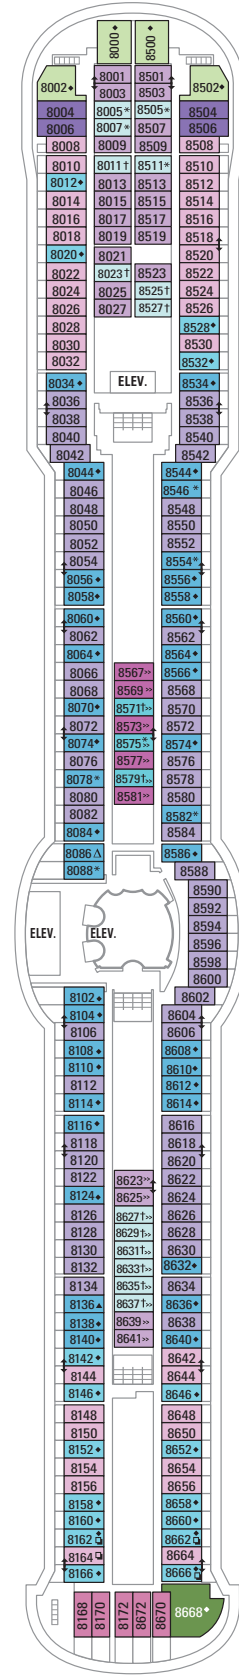

DECK 13

DECK 12

DECK 11

LEGENDS

- △ Stateroom with sofa bed
- * Stateroom has third Pullman bed available
- + Stateroom has third and fourth Pullman beds available
- ◆ Stateroom with sofa bed and third Pullman bed available
- ‡ Stateroom has four additional Pullman beds available
- ↓ Connecting staterooms
- ♿ Indicates accessible staterooms
- ▣ Stateroom has an obstructed view

- 🍷 Dining Venue
- 🎮 Entertainment Area
- 🍹 Bars & Lounges
- 👶 Kids & Teens Area
- 🏊 Pool
- ♨ Spa
- 🏋 Fitness
- 🏃 Running Track
- 🧗 Rock climbing
- 🎢 FlowRider®
- ℹ Information
- 🏢 Conference Center
- 🛍 Shopping
- 🎰 Casino

DECK 10
 SUITES RS OT OS GS J3
 BALCONY 1B 3B 4B 2D 5D 6D
 INTERIOR 3V 6V

DECK 9
 SUITES OT
 BALCONY 1B 2B 3B 4B 1D 2D 5D 6D
 INTERIOR 1V 2V 3V 4V

DECK 8
 SUITES OT
 BALCONY 4B 1D 2D 5D 6D
 OCEAN VIEW 1K 2M
 INTERIOR 1V 2V 3V 4V

DECK 7

SUITES **OT**

BALCONY **4B 1D 2D 5D 6D**

OCEAN VIEW **1K 2M 3N**

INTERIOR **1V 2V 3V 4V**

DECK 6

DECK 5

DECK 4
 OCEAN VIEW 1N 2N 3N 8N
 INTERIOR 1V 2V 3V 6V 2W