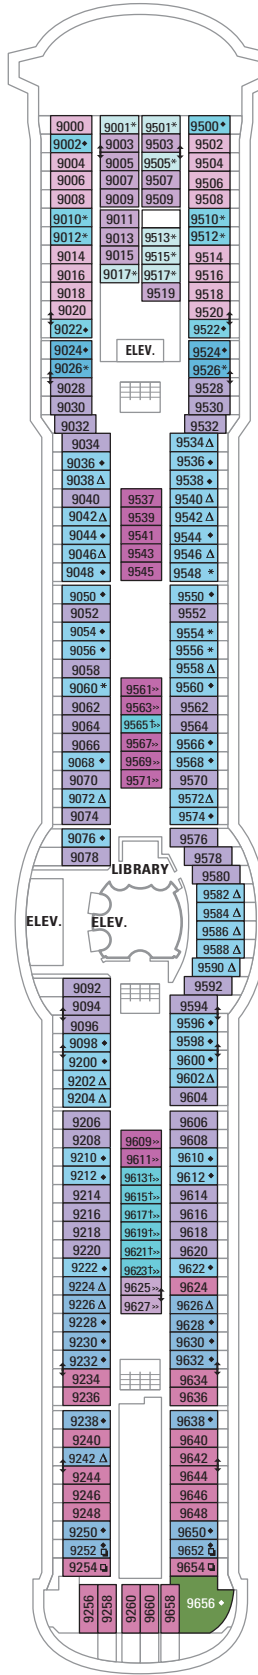

DECK 13

DECK 12

DECK 11

LEGENDS

- △ Stateroom with sofa bed
- * Stateroom has third Pullman bed available
- + Stateroom has third and fourth Pullman beds available
- ◆ Stateroom with sofa bed and third Pullman bed available
- ‡ Stateroom has four additional Pullman beds available
- ↓ Connecting staterooms
- ♿ Indicates accessible staterooms
- ▣ Stateroom has an obstructed view

- 🍷 Dining Venue
- 🎮 Entertainment Area
- 🍹 Bars & Lounges
- 👶 Kids & Teens Area
- 🏊 Pool
- ♨ Spa
- 🏋 Fitness
- 🏃 Running Track
- 🧗 Rock climbing
- 🎢 FlowRider®
- ℹ Information
- 🏢 Conference Center
- 🛍 Shopping
- 🎰 Casino

DECK 10
 SUITES RS OT OS GS J3
 BALCONY 1B 3B 4B 2D 5D 6D
 INTERIOR 3V 6V

DECK 9
 SUITES OT
 BALCONY 1B 2B 3B 4B 1D 2D 5D 6D
 INTERIOR 1V 2V 3V 4V

DECK 8
 SUITES OT
 BALCONY 4B 1D 2D 5D 6D
 OCEAN VIEW 1K 2M
 INTERIOR 1V 2V 3V 4V

DECK 7

SUITES **OT**

BALCONY **4B 1D 2D 5D 6D**

OCEAN VIEW **1K 2M 3N**

INTERIOR **1V 2V 3V 4V**

DECK 6

DECK 5

DECK 4
 OCEAN VIEW 1N 2N 3N 8N
 INTERIOR 1V 2V 3V 6V 2W