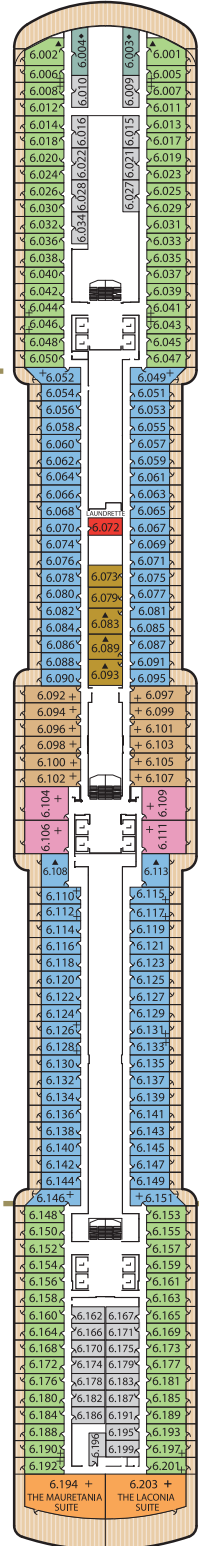

QUEEN VICTORIA DECK PLANS

Deck 12

Deck 11

Deck 10

Deck 9

Forward

Midships

Aft

Ship facts

Entered Service:	2007
Refit:	December 2010
Country of Registry:	Bermuda
Speed:	23.7 knots
Gross Tonnage:	90,000 GRT
Guest Capacity:	1,990
No. of Crew:	981
Length:	964.5 feet
Width:	106 feet
Draft:	25.9 feet

QUEEN VICTORIA DECK PLANS

Stateroom Category

Grand Suites		
Aft	High Decks 6,7	Q1
Master Suites		
Midships	High Deck 7	Q2
Penthouse		
Midships	High Decks 4,5,6,8	Q3
Midships	High Deck 7	Q4
Queens Suites		
Aft	High Decks 4,5,8	Q5
Forward/Aft	High Decks 4,5,7,8	Q6
Princess Suites		
Midships	High Decks 7,8	P1
Midships/Forward	High Decks 4,5,6	P2
Balcony		
Midships	High Decks 4,5,6,7,8	BA
Forward/Aft	High Decks 4,5,6,7,8	BC
Balcony (partially obstructed view)*		
Midships	High Deck 5	CA
Oceanview		
Midships	Low Deck 1	EB
Forward	High Deck 6	ED
Forward/Aft	Low Deck 1	ED
Oceanview (obstructed view)*		
Midships	High Deck 4	FA
Deluxe Inside		
Midships	High Deck 6,8	GA
Midships	Low Deck 1	GB
Standard Inside		
Midships	High Decks 4,5,6,7,8	IA
Forward/Aft	High Decks 4,5,6,7,8	IC

Deck 8 (High)

(Royal, Queens & Princess Suites & Staterooms 8.001-8.166)

Deck 7 (High)

(Grand, Master, Queens & Princess Suites, Penthouses & Staterooms 7.001-7.159)

Deck 6 (High)

(Grand Suites, Penthouses, Princess Suites & Staterooms 6.001-6.203)