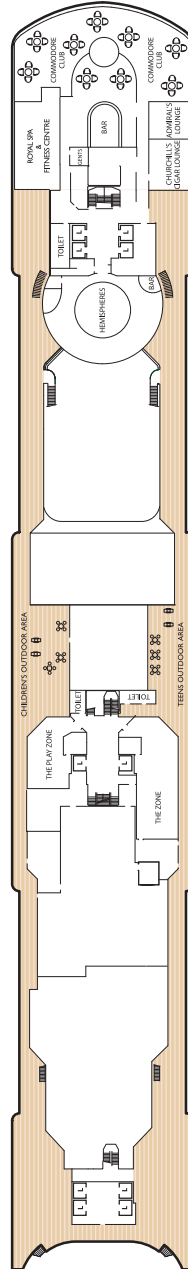

QUEEN VICTORIA DECK PLANS

Deck 12

Deck 11

Deck 10

Deck 9

Forward

Midships

Aft

Ship facts

Entered Service:	2007
Refit:	December 2010
Country of Registry:	Bermuda
Speed:	23.7 knots
Gross Tonnage:	90,000 GRT
Guest Capacity:	1,990
No. of Crew:	981
Length:	964.5 feet
Width:	106 feet
Draft:	25.9 feet

QUEEN VICTORIA DECK PLANS

Stateroom Category

Grand Suites		
Aft	High Decks 6,7	Q1
Master Suites		
Midships	High Deck 7	Q2
Penthouse		
Midships	High Decks 4,5,6,8	Q3
Midships	High Deck 7	Q4
Queens Suites		
Aft	High Decks 4,5,8	Q5
Forward/Aft	High Decks 4,5,7,8	Q6
Princess Suites		
Midships	High Decks 7,8	P1
Midships/Forward	High Decks 4,5,6	P2
Balcony		
Midships	High Decks 4,5,6,7,8	BA
Forward/Aft	High Decks 4,5,6,7,8	BC
Balcony (partially obstructed view)*		
Midships	High Deck 5	CA
Oceanview		
Midships	Low Deck 1	EB
Forward	High Deck 6	ED
Forward/Aft	Low Deck 1	ED
Oceanview (obstructed view)*		
Midships	High Deck 4	FA
Deluxe Inside		
Midships	High Deck 6,8	GA
Midships	Low Deck 1	GB
Standard Inside		
Midships	High Decks 4,5,6,7,8	IA
Forward/Aft	High Decks 4,5,6,7,8	IC

Forward

Midships

Aft

Deck 5 (High)
(Penthouses, Queens & Princess Suites & Staterooms 5.001-5.196)

Deck 4 (High)
(Penthouses, Queens & Princess Suites & Staterooms 4.001-4.192)

Deck 3

Deck 2

Deck 1 (Low)
(Staterooms 1.001-1.113)