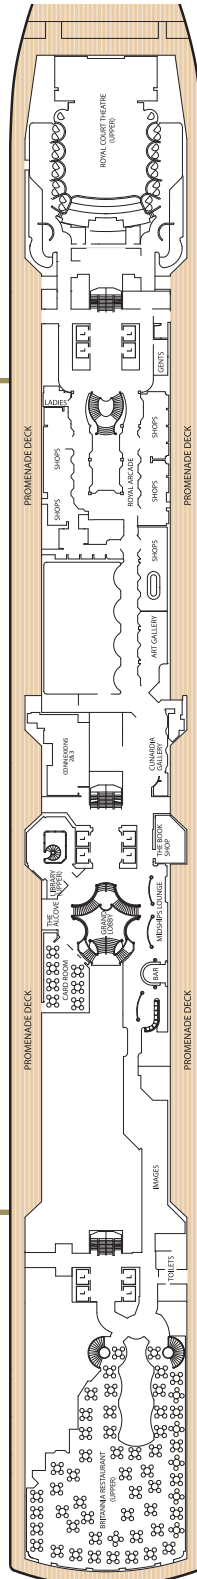

QUEEN VICTORIA DECK PLANS

Deck 12

Deck 11

Deck 10

Deck 9

Forward

Midships

Aft

Ship facts

Entered Service:	2007
Refit:	December 2010
Country of Registry:	Bermuda
Speed:	23.7 knots
Gross Tonnage:	90,000 GRT
Guest Capacity:	1,990
No. of Crew:	981
Length:	964.5 feet
Width:	106 feet
Draft:	25.9 feet

QUEEN VICTORIA DECK PLANS

Stateroom Category

Grand Suites		
Aft	High Decks 6,7	Q1
Master Suites		
Midships	High Deck 7	Q2
Penthouse		
Midships	High Decks 4,5,6,8	Q3
Midships	High Deck 7	Q4
Queens Suites		
Aft	High Decks 4,5,8	Q5
Forward/Aft	High Decks 4,5,7,8	Q6
Princess Suites		
Midships	High Decks 7,8	P1
Midships/Forward	High Decks 4,5,6	P2
Balcony		
Midships	High Decks 4,5,6,7,8	BA
Forward/Aft	High Decks 4,5,6,7,8	BC
Balcony (partially obstructed view)*		
Midships	High Deck 5	CA
Oceanview		
Midships	Low Deck 1	EB
Forward	High Deck 6	ED
Forward/Aft	Low Deck 1	ED
Oceanview (obstructed view)*		
Midships	High Deck 4	FA
Deluxe Inside		
Midships	High Deck 6,8	GA
Midships	Low Deck 1	GB
Standard Inside		
Midships	High Decks 4,5,6,7,8	IA
Forward/Aft	High Decks 4,5,6,7,8	IC

Forward

Midships

Aft

Deck 5 (High)
(Penthouses, Queens & Princess Suites & Staterooms 5.001-5.196)

Deck 4 (High)
(Penthouses, Queens & Princess Suites & Staterooms 4.001-4.192)

Deck 3

Deck 2

Deck 1 (Low)
(Staterooms 1.001-1.113)