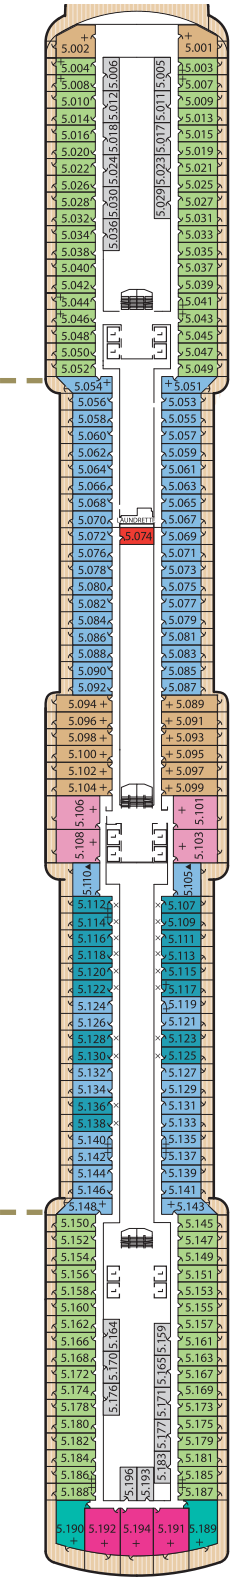

QUEEN VICTORIA DECK PLANS

Deck 12

Deck 11

Deck 10

Deck 9

Forward

Midships

Aft

Ship facts

Entered Service:	2007
Refit:	December 2010
Country of Registry:	Bermuda
Speed:	23.7 knots
Gross Tonnage:	90,000 GRT
Guest Capacity:	1,990
No. of Crew:	981
Length:	964.5 feet
Width:	106 feet
Draft:	25.9 feet

QUEEN VICTORIA DECK PLANS

Stateroom Category

Grand Suites		
Aft	High Decks 6,7	Q1
Master Suites		
Midships	High Deck 7	Q2
Penthouse		
Midships	High Decks 4,5,6,8	Q3
Midships	High Deck 7	Q4
Queens Suites		
Aft	High Decks 4,5,8	Q5
Forward/Aft	High Decks 4,5,7,8	Q6
Princess Suites		
Midships	High Decks 7,8	P1
Midships/Forward	High Decks 4,5,6	P2
Balcony		
Midships	High Decks 4,5,6,7,8	BA
Forward/Aft	High Decks 4,5,6,7,8	BC
Balcony (partially obstructed view)*		
Midships	High Deck 5	CA
Oceanview		
Midships	Low Deck 1	EB
Forward	High Deck 6	ED
Forward/Aft	Low Deck 1	ED
Oceanview (obstructed view)*		
Midships	High Deck 4	FA
Deluxe Inside		
Midships	High Deck 6,8	GA
Midships	Low Deck 1	GB
Standard Inside		
Midships	High Decks 4,5,6,7,8	IA
Forward/Aft	High Decks 4,5,6,7,8	IC

Forward

Midships

Aft

Deck 5 (High)
(Penthouses, Queens & Princess Suites & Staterooms 5.001-5.196)

Deck 4 (High)
(Penthouses, Queens & Princess Suites & Staterooms 4.001-4.192)

Deck 3

Deck 2

Deck 1 (Low)
(Staterooms 1.001-1.113)