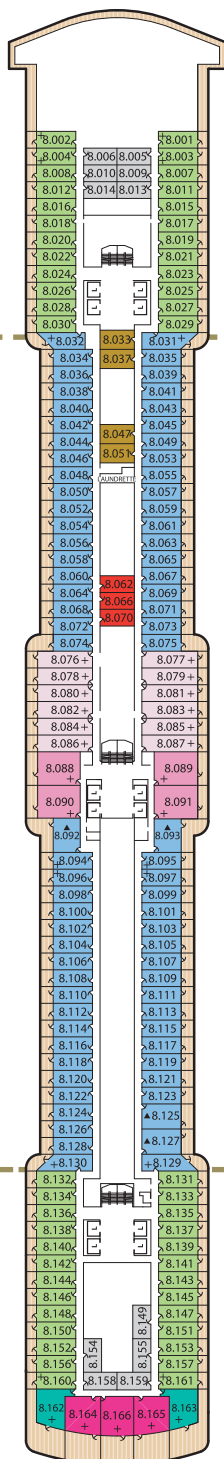

QUEEN VICTORIA DECK PLANS

Deck 12

Deck 11

Deck 10

Deck 9

Forward

Midships

Aft

Ship facts

Entered Service:	2007
Refit:	December 2010
Country of Registry:	Bermuda
Speed:	23.7 knots
Gross Tonnage:	90,000 GRT
Guest Capacity:	1,990
No. of Crew:	981
Length:	964.5 feet
Width:	106 feet
Draft:	25.9 feet

QUEEN VICTORIA DECK PLANS

Stateroom Category

Grand Suites		
Aft	High Decks 6,7	Q1
Master Suites		
Midships	High Deck 7	Q2
Penthouse		
Midships	High Decks 4,5,6,8	Q3
Midships	High Deck 7	Q4
Queens Suites		
Aft	High Decks 4,5,8	Q5
Forward/Aft	High Decks 4,5,7,8	Q6
Princess Suites		
Midships	High Decks 7,8	P1
Midships/Forward	High Decks 4,5,6	P2
Balcony		
Midships	High Decks 4,5,6,7,8	BA
Forward/Aft	High Decks 4,5,6,7,8	BC
Balcony (partially obstructed view)*		
Midships	High Deck 5	CA
Oceanview		
Midships	Low Deck 1	EB
Forward	High Deck 6	ED
Forward/Aft	Low Deck 1	ED
Oceanview (obstructed view)*		
Midships	High Deck 4	FA
Deluxe Inside		
Midships	High Deck 6,8	GA
Midships	Low Deck 1	GB
Standard Inside		
Midships	High Decks 4,5,6,7,8	IA
Forward/Aft	High Decks 4,5,6,7,8	IC

Deck 8 (High)

(Royal, Queens & Princess Suites & Staterooms 8.001-8.166)

Deck 7 (High)

(Grand, Master, Queens & Princess Suites, Penthouses & Staterooms 7.001-7.159)

Deck 6 (High)

(Grand Suites, Penthouses, Princess Suites & Staterooms 6.001-6.203)