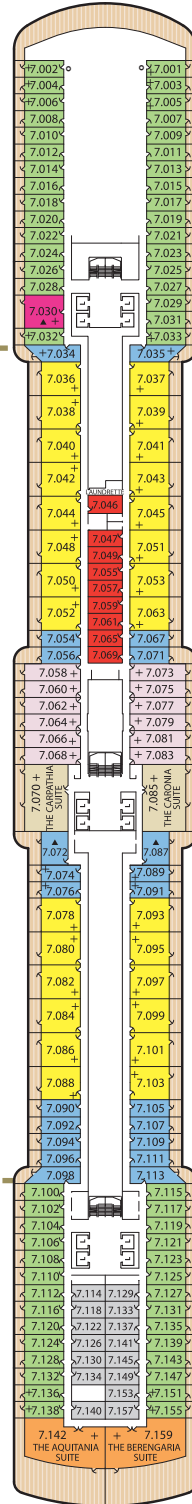

QUEEN VICTORIA DECK PLANS

Deck 12

Deck 11

Deck 10

Deck 9

Forward

Midships

Aft

Ship facts

Entered Service:	2007
Refit:	December 2010
Country of Registry:	Bermuda
Speed:	23.7 knots
Gross Tonnage:	90,000 GRT
Guest Capacity:	1,990
No. of Crew:	981
Length:	964.5 feet
Width:	106 feet
Draft:	25.9 feet

QUEEN VICTORIA DECK PLANS

Stateroom Category

Grand Suites		
Aft	High Decks 6,7	Q1
Master Suites		
Midships	High Deck 7	Q2
Penthouse		
Midships	High Decks 4,5,6,8	Q3
Midships	High Deck 7	Q4
Queens Suites		
Aft	High Decks 4,5,8	Q5
Forward/Aft	High Decks 4,5,7,8	Q6
Princess Suites		
Midships	High Decks 7,8	P1
Midships/Forward	High Decks 4,5,6	P2
Balcony		
Midships	High Decks 4,5,6,7,8	BA
Forward/Aft	High Decks 4,5,6,7,8	BC
Balcony (partially obstructed view)*		
Midships	High Deck 5	CA
Oceanview		
Midships	Low Deck 1	EB
Forward	High Deck 6	ED
Forward/Aft	Low Deck 1	ED
Oceanview (obstructed view)*		
Midships	High Deck 4	FA
Deluxe Inside		
Midships	High Deck 6,8	GA
Midships	Low Deck 1	GB
Standard Inside		
Midships	High Decks 4,5,6,7,8	IA
Forward/Aft	High Decks 4,5,6,7,8	IC

Deck 8 (High)

(Royal, Queens & Princess Suites & Staterooms 8.001-8.166)

Deck 7 (High)

(Grand, Master, Queens & Princess Suites, Penthouses & Staterooms 7.001-7.159)

Deck 6 (High)

(Grand Suites, Penthouses, Princess Suites & Staterooms 6.001-6.203)