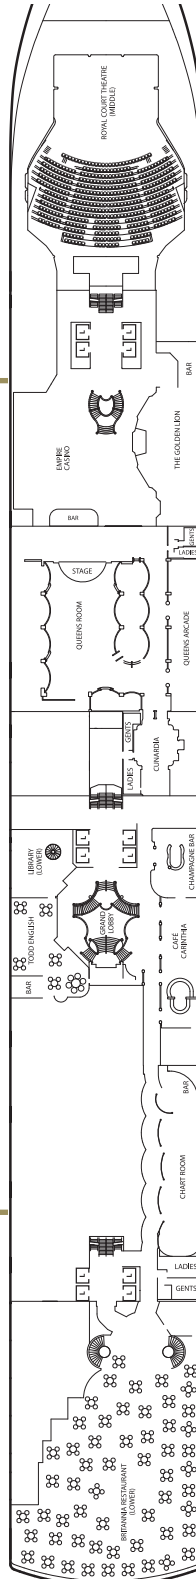

QUEEN VICTORIA DECK PLANS

Deck 12

Deck 11

Deck 10

Deck 9

Forward

Midships

Aft

Ship facts

Entered Service:	2007
Refit:	December 2010
Country of Registry:	Bermuda
Speed:	23.7 knots
Gross Tonnage:	90,000 GRT
Guest Capacity:	1,990
No. of Crew:	981
Length:	964.5 feet
Width:	106 feet
Draft:	25.9 feet

QUEEN VICTORIA DECK PLANS

Stateroom Category

Grand Suites		
Aft	High Decks 6,7	Q1
Master Suites		
Midships	High Deck 7	Q2
Penthouse		
Midships	High Decks 4,5,6,8	Q3
Midships	High Deck 7	Q4
Queens Suites		
Aft	High Decks 4,5,8	Q5
Forward/Aft	High Decks 4,5,7,8	Q6
Princess Suites		
Midships	High Decks 7,8	P1
Midships/Forward	High Decks 4,5,6	P2
Balcony		
Midships	High Decks 4,5,6,7,8	BA
Forward/Aft	High Decks 4,5,6,7,8	BC
Balcony (partially obstructed view)*		
Midships	High Deck 5	CA
Oceanview		
Midships	Low Deck 1	EB
Forward	High Deck 6	ED
Forward/Aft	Low Deck 1	ED
Oceanview (obstructed view)*		
Midships	High Deck 4	FA
Deluxe Inside		
Midships	High Deck 6,8	GA
Midships	Low Deck 1	GB
Standard Inside		
Midships	High Decks 4,5,6,7,8	IA
Forward/Aft	High Decks 4,5,6,7,8	IC

Forward

Midships

Aft

Deck 5 (High)
(Penthouses, Queens & Princess Suites & Staterooms 5.001-5.196)

Deck 4 (High)
(Penthouses, Queens & Princess Suites & Staterooms 4.001-4.192)

Deck 3

Deck 2

Deck 1 (Low)
(Staterooms 1.001-1.113)