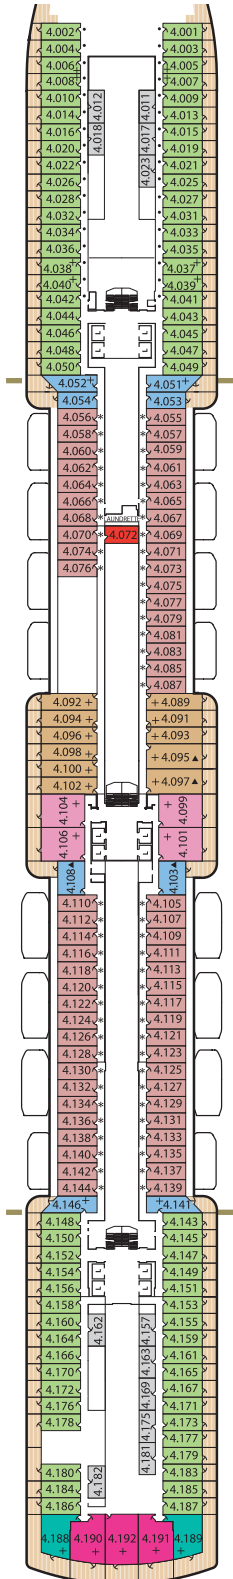

QUEEN VICTORIA DECK PLANS

Deck 12

Deck 11

Deck 10

Deck 9

Forward

Midships

Aft

Ship facts

Entered Service:	2007
Refit:	December 2010
Country of Registry:	Bermuda
Speed:	23.7 knots
Gross Tonnage:	90,000 GRT
Guest Capacity:	1,990
No. of Crew:	981
Length:	964.5 feet
Width:	106 feet
Draft:	25.9 feet

QUEEN VICTORIA DECK PLANS

Stateroom Category

Grand Suites		
Aft	High Decks 6,7	Q1
Master Suites		
Midships	High Deck 7	Q2
Penthouse		
Midships	High Decks 4,5,6,8	Q3
Midships	High Deck 7	Q4
Queens Suites		
Aft	High Decks 4,5,8	Q5
Forward/Aft	High Decks 4,5,7,8	Q6
Princess Suites		
Midships	High Decks 7,8	P1
Midships/Forward	High Decks 4,5,6	P2
Balcony		
Midships	High Decks 4,5,6,7,8	BA
Forward/Aft	High Decks 4,5,6,7,8	BC
Balcony (partially obstructed view)*		
Midships	High Deck 5	CA
Oceanview		
Midships	Low Deck 1	EB
Forward	High Deck 6	ED
Forward/Aft	Low Deck 1	ED
Oceanview (obstructed view)*		
Midships	High Deck 4	FA
Deluxe Inside		
Midships	High Deck 6,8	GA
Midships	Low Deck 1	GB
Standard Inside		
Midships	High Decks 4,5,6,7,8	IA
Forward/Aft	High Decks 4,5,6,7,8	IC

Forward

Midships

Aft

Deck 5 (High)
(Penthouses, Queens & Princess Suites & Staterooms 5.001-5.196)

Deck 4 (High)
(Penthouses, Queens & Princess Suites & Staterooms 4.001-4.192)

Deck 3

Deck 2

Deck 1 (Low)
(Staterooms 1.001-1.113)