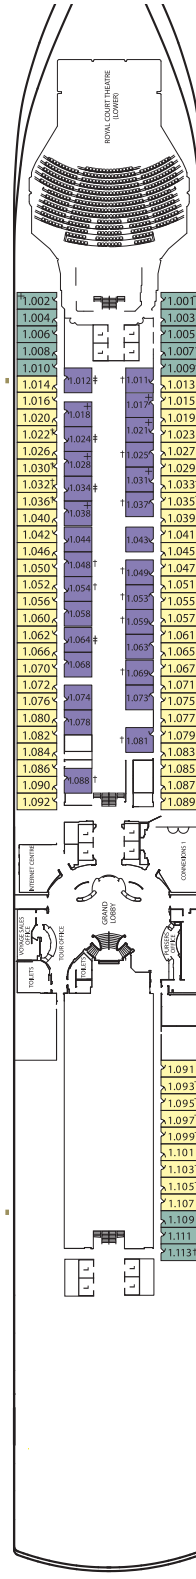

QUEEN VICTORIA DECK PLANS

Deck 12

Deck 11

Deck 10

Deck 9

Forward

Midships

Aft

Ship facts

Entered Service:	2007
Refit:	December 2010
Country of Registry:	Bermuda
Speed:	23.7 knots
Gross Tonnage:	90,000 GRT
Guest Capacity:	1,990
No. of Crew:	981
Length:	964.5 feet
Width:	106 feet
Draft:	25.9 feet

QUEEN VICTORIA DECK PLANS

Stateroom Category

Grand Suites		
Aft	High Decks 6,7	Q1
Master Suites		
Midships	High Deck 7	Q2
Penthouse		
Midships	High Decks 4,5,6,8	Q3
Midships	High Deck 7	Q4
Queens Suites		
Aft	High Decks 4,5,8	Q5
Forward/Aft	High Decks 4,5,7,8	Q6
Princess Suites		
Midships	High Decks 7,8	P1
Midships/Forward	High Decks 4,5,6	P2
Balcony		
Midships	High Decks 4,5,6,7,8	BA
Forward/Aft	High Decks 4,5,6,7,8	BC
Balcony (partially obstructed view)*		
Midships	High Deck 5	CA
Oceanview		
Midships	Low Deck 1	EB
Forward	High Deck 6	ED
Forward/Aft	Low Deck 1	ED
Oceanview (obstructed view)*		
Midships	High Deck 4	FA
Deluxe Inside		
Midships	High Deck 6,8	GA
Midships	Low Deck 1	GB
Standard Inside		
Midships	High Decks 4,5,6,7,8	IA
Forward/Aft	High Decks 4,5,6,7,8	IC

Forward

Midships

Aft

Deck 5 (High)
(Penthouses, Queens & Princess Suites & Staterooms 5.001-5.196)

Deck 4 (High)
(Penthouses, Queens & Princess Suites & Staterooms 4.001-4.192)

Deck 3

Deck 2

Deck 1 (Low)
(Staterooms 1.001-1.113)