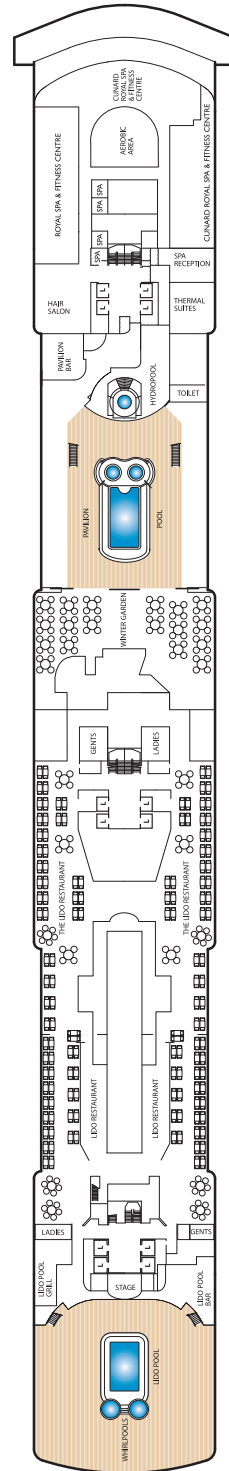

QUEEN VICTORIA DECK PLANS

Deck 12

Deck 11

Deck 10

Deck 9

Forward

Midships

Aft

Ship facts

Entered Service:	2007
Refit:	December 2010
Country of Registry:	Bermuda
Speed:	23.7 knots
Gross Tonnage:	90,000 GRT
Guest Capacity:	1,990
No. of Crew:	981
Length:	964.5 feet
Width:	106 feet
Draft:	25.9 feet

QUEEN VICTORIA DECK PLANS

Stateroom Category

Grand Suites		
Aft	High Decks 6,7	Q1
Master Suites		
Midships	High Deck 7	Q2
Penthouse		
Midships	High Decks 4,5,6,8	Q3
Midships	High Deck 7	Q4
Queens Suites		
Aft	High Decks 4,5,8	Q5
Forward/Aft	High Decks 4,5,7,8	Q6
Princess Suites		
Midships	High Decks 7,8	P1
Midships/Forward	High Decks 4,5,6	P2
Balcony		
Midships	High Decks 4,5,6,7,8	BA
Forward/Aft	High Decks 4,5,6,7,8	BC
Balcony (partially obstructed view)*		
Midships	High Deck 5	CA
Oceanview		
Midships	Low Deck 1	EB
Forward	High Deck 6	ED
Forward/Aft	Low Deck 1	ED
Oceanview (obstructed view)*		
Midships	High Deck 4	FA
Deluxe Inside		
Midships	High Deck 6,8	GA
Midships	Low Deck 1	GB
Standard Inside		
Midships	High Decks 4,5,6,7,8	IA
Forward/Aft	High Decks 4,5,6,7,8	IC

Forward

Midships

Aft

Deck 5 (High)
(Penthouses, Queens & Princess Suites & Staterooms 5.001-5.196)

Deck 4 (High)
(Penthouses, Queens & Princess Suites & Staterooms 4.001-4.192)

Deck 3

Deck 2

Deck 1 (Low)
(Staterooms 1.001-1.113)