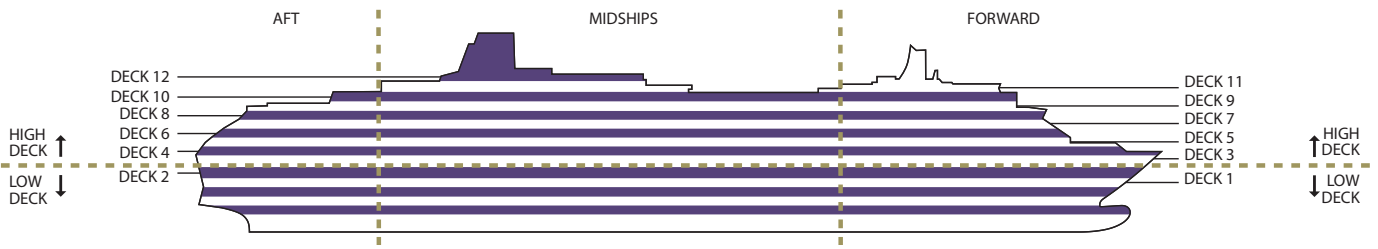

Deck 5 (High)
(Penthouses, Queens & Princess Suites & Staterooms 5.001-5.196)

Deck 4 (High)
(Penthouses, Queens & Princess Suites & Staterooms 4.001-4.192)

Deck 3

Deck 2

Deck 1 (Low)
(Staterooms 1.001-1.113)