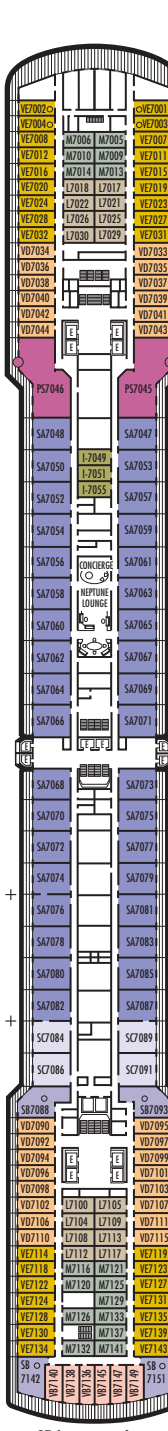

VERANDAH STATEROOMS

VA VB VC VD VE VF VH Verandah: (Deluxe Verandah Ocean-view) 2 lower beds convertible to 1 queen-size bed, bathtub & shower, sitting area, private verandah, floor-to-ceiling windows.

OCEAN-VIEW STATEROOMS

C D DD E F Large: 2 lower beds convertible to 1 queen-size bed, bathtub & shower.
G H HH Large: 2 lower beds convertible to 1 queen-size bed, bathtub & shower. All G-category staterooms have partial sea views. All H- & HH-category staterooms have fully obstructed views.

INTERIOR STATEROOMS

I J K L M Large or Standard: 2 lower beds convertible to 1 queen-size bed, shower.

MAIN DECK
Staterooms 1001-1127
252 ft. from bow to Staterooms 1001 & 1002.

LOWER PROMENADE DECK

PROMENADE DECK

UPPER PROMENADE DECK
Staterooms 4001-4185
102 ft. from bow to Staterooms 4001 & 4002.

VERANDAH DECK
Staterooms 5001-5191
102 ft. from bow to Staterooms 5001 & 5002.

UPPER VERANDAH DECK
Staterooms 6001-6177
112 ft. from bow to Staterooms 6003 & 6004.

ROTTERDAM DECK
Staterooms 7001-7151
121 ft. from bow to Staterooms 7001 & 7002.

NAVIGATION DECK
Staterooms 8001-8147
186 ft. from bow to Staterooms 8001 & 8002.

LIDO DECK

OBSERVATION DECK

SPORTS DECK