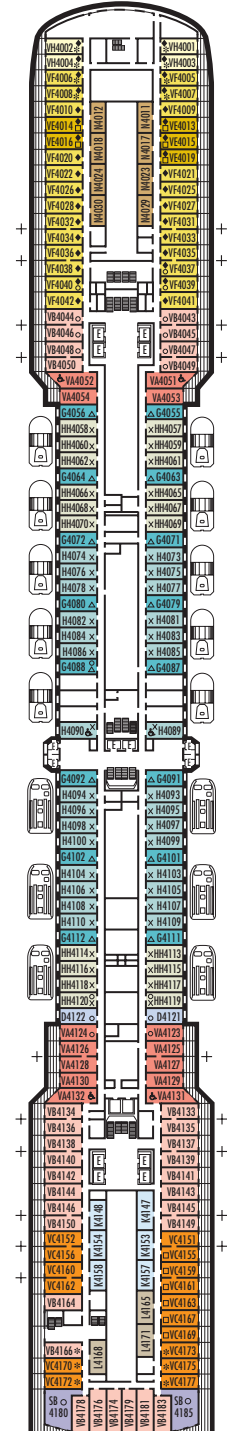

VERANDAH STATEROOMS

VA VB VC VD VE VF VH Verandah: (Deluxe Verandah Ocean-view) 2 lower beds convertible to 1 queen-size bed, bathtub & shower, sitting area, private verandah, floor-to-ceiling windows.

OCEAN-VIEW STATEROOMS

C D DD E F Large: 2 lower beds convertible to 1 queen-size bed, bathtub & shower.
G H HH Large: 2 lower beds convertible to 1 queen-size bed, bathtub & shower. All G-category staterooms have partial sea views. All H- & HH-category staterooms have fully obstructed views.

INTERIOR STATEROOMS

I J K L M Large or Standard: 2 lower beds convertible to 1 queen-size bed, shower.

MAIN DECK
Staterooms 1001-1127
252 ft. from bow to Staterooms 1001 & 1002.

LOWER PROMENADE DECK

PROMENADE DECK

UPPER PROMENADE DECK
Staterooms 4001-4185
102 ft. from bow to Staterooms 4001 & 4002.

VERANDAH DECK
Staterooms 5001-5191
102 ft. from bow to Staterooms 5001 & 5002.

UPPER VERANDAH DECK
Staterooms 6001-6177
112 ft. from bow to Staterooms 6003 & 6004.

ROTTERDAM DECK
Staterooms 7001-7151
121 ft. from bow to Staterooms 7001 & 7002.

NAVIGATION DECK
Staterooms 8001-8147
186 ft. from bow to Staterooms 8001 & 8002.

LIDO DECK

OBSERVATION DECK

SPORTS DECK