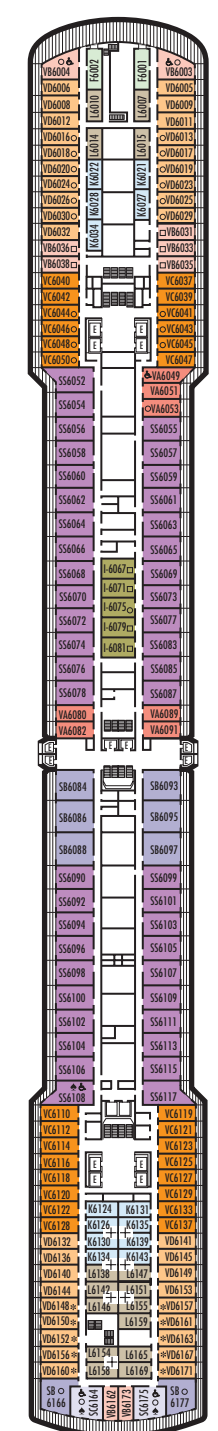

VERANDAH STATEROOMS

VA VB VC VD VE VF VH Verandah: (Deluxe Verandah Ocean-view) 2 lower beds convertible to 1 queen-size bed, bathtub & shower, sitting area, private verandah, floor-to-ceiling windows.

OCEAN-VIEW STATEROOMS

C D DD E F Large: 2 lower beds convertible to 1 queen-size bed, bathtub & shower.
G H HH Large: 2 lower beds convertible to 1 queen-size bed, bathtub & shower. All G-category staterooms have partial sea views. All H- & HH-category staterooms have fully obstructed views.

INTERIOR STATEROOMS

I J K L M Large or Standard: 2 lower beds convertible to 1 queen-size bed, shower.

MAIN DECK
Staterooms 1001-1127
252 ft. from bow to Staterooms 1001 & 1002.

LOWER PROMENADE DECK

PROMENADE DECK

UPPER PROMENADE DECK
Staterooms 4001-4185
102 ft. from bow to Staterooms 4001 & 4002.

VERANDAH DECK
Staterooms 5001-5191
102 ft. from bow to Staterooms 5001 & 5002.

UPPER VERANDAH DECK
Staterooms 6001-6177
112 ft. from bow to Staterooms 6003 & 6004.

ROTTERDAM DECK
Staterooms 7001-7151
121 ft. from bow to Staterooms 7001 & 7002.

NAVIGATION DECK
Staterooms 8001-8147
186 ft. from bow to Staterooms 8001 & 8002.

LIDO DECK

OBSERVATION DECK

SPORTS DECK