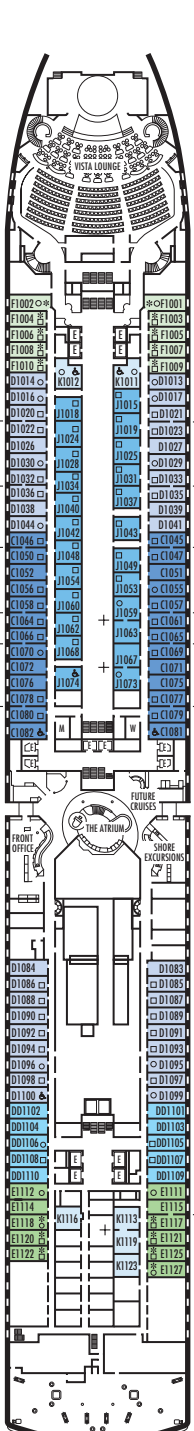

VERANDAH STATEROOMS

VA VB VC VD VE VF VH Verandah: (Deluxe Verandah Ocean-view) 2 lower beds convertible to 1 queen-size bed, bathtub & shower, sitting area, private verandah, floor-to-ceiling windows.

OCEAN-VIEW STATEROOMS

C D DD E F Large: 2 lower beds convertible to 1 queen-size bed, bathtub & shower.
G H HH Large: 2 lower beds convertible to 1 queen-size bed, bathtub & shower. All G-category staterooms have partial sea views. All H- & HH-category staterooms have fully obstructed views.

INTERIOR STATEROOMS

I J K L M Large or Standard: 2 lower beds convertible to 1 queen-size bed, shower.

MAIN DECK
Staterooms 1001-1127
252 ft. from bow to Staterooms 1001 & 1002.

LOWER PROMENADE DECK

PROMENADE DECK

UPPER PROMENADE DECK
Staterooms 4001-4185
102 ft. from bow to Staterooms 4001 & 4002.

VERANDAH DECK
Staterooms 5001-5191
102 ft. from bow to Staterooms 5001 & 5002.

UPPER VERANDAH DECK
Staterooms 6001-6177
112 ft. from bow to Staterooms 6003 & 6004.

ROTTERDAM DECK
Staterooms 7001-7151
121 ft. from bow to Staterooms 7001 & 7002.

NAVIGATION DECK
Staterooms 8001-8147
186 ft. from bow to Staterooms 8001 & 8002.

LIDO DECK

OBSERVATION DECK

SPORTS DECK