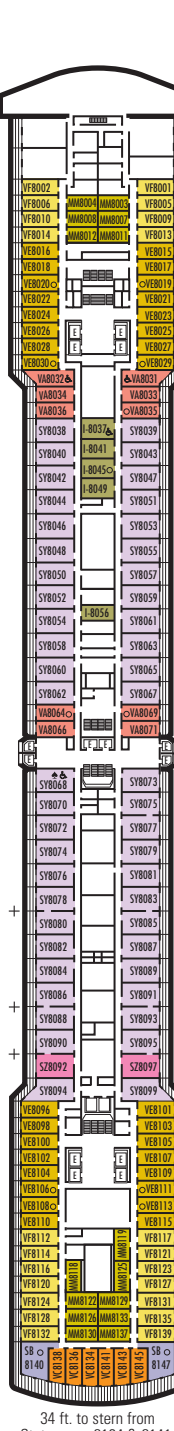

VERANDAH STATEROOMS

VA VB VC VD VE VF VH Verandah: (Deluxe Verandah Ocean-view) 2 lower beds convertible to 1 queen-size bed, bathtub & shower, sitting area, private verandah, floor-to-ceiling windows.

OCEAN-VIEW STATEROOMS

C D DD E F Large: 2 lower beds convertible to 1 queen-size bed, bathtub & shower.
G H HH Large: 2 lower beds convertible to 1 queen-size bed, bathtub & shower. All G-category staterooms have partial sea views. All H- & HH-category staterooms have fully obstructed views.

INTERIOR STATEROOMS

I J K L M Large or Standard: 2 lower beds convertible to 1 queen-size bed, shower.

MAIN DECK
Staterooms 1001-1127
252 ft. from bow to Staterooms 1001 & 1002.

LOWER PROMENADE DECK

PROMENADE DECK

UPPER PROMENADE DECK
Staterooms 4001-4185
102 ft. from bow to Staterooms 4001 & 4002.

VERANDAH DECK
Staterooms 5001-5191
102 ft. from bow to Staterooms 5001 & 5002.

UPPER VERANDAH DECK
Staterooms 6001-6177
112 ft. from bow to Staterooms 6003 & 6004.

ROTTERDAM DECK
Staterooms 7001-7151
121 ft. from bow to Staterooms 7001 & 7002.

NAVIGATION DECK
Staterooms 8001-8147
186 ft. from bow to Staterooms 8001 & 8002.

LIDO DECK

OBSERVATION DECK

SPORTS DECK