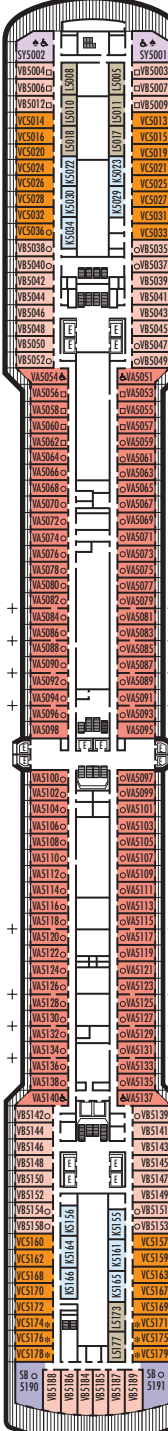

VERANDAH STATEROOMS

VA VB VC VD VE VF VH Verandah: (Deluxe Verandah Ocean-view) 2 lower beds convertible to 1 queen-size bed, bathtub & shower, sitting area, private verandah, floor-to-ceiling windows.

OCEAN-VIEW STATEROOMS

C D DD E F Large: 2 lower beds convertible to 1 queen-size bed, bathtub & shower.
G H HH Large: 2 lower beds convertible to 1 queen-size bed, bathtub & shower. All G-category staterooms have partial sea views. All H- & HH-category staterooms have fully obstructed views.

INTERIOR STATEROOMS

I J K L M Large or Standard: 2 lower beds convertible to 1 queen-size bed, shower.

MAIN DECK
Staterooms 1001-1127
252 ft. from bow to Staterooms 1001 & 1002.

LOWER PROMENADE DECK

PROMENADE DECK

UPPER PROMENADE DECK
Staterooms 4001-4185
102 ft. from bow to Staterooms 4001 & 4002.

VERANDAH DECK
Staterooms 5001-5191
102 ft. from bow to Staterooms 5001 & 5002.

UPPER VERANDAH DECK
Staterooms 6001-6177
112 ft. from bow to Staterooms 6003 & 6004.

ROTTERDAM DECK
Staterooms 7001-7151
121 ft. from bow to Staterooms 7001 & 7002.

NAVIGATION DECK
Staterooms 8001-8147
186 ft. from bow to Staterooms 8001 & 8002.

LIDO DECK

OBSERVATION DECK

SPORTS DECK