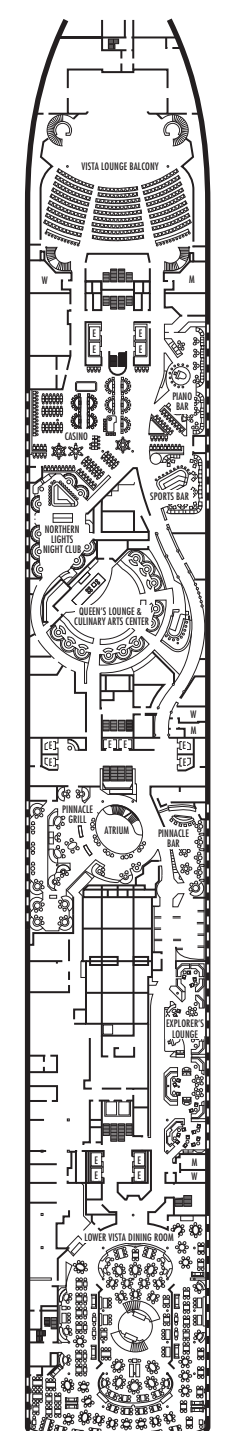

VERANDAH STATEROOMS

VA VB VC VD VE VF VH Verandah: (Deluxe Verandah Ocean-view) 2 lower beds convertible to 1 queen-size bed, bathtub & shower, sitting area, private verandah, floor-to-ceiling windows.

OCEAN-VIEW STATEROOMS

C D DD E F Large: 2 lower beds convertible to 1 queen-size bed, bathtub & shower.
G H HH Large: 2 lower beds convertible to 1 queen-size bed, bathtub & shower. All G-category staterooms have partial sea views. All H- & HH-category staterooms have fully obstructed views.

INTERIOR STATEROOMS

I J K L M Large or Standard: 2 lower beds convertible to 1 queen-size bed, shower.

MAIN DECK
Staterooms 1001-1127
252 ft. from bow to Staterooms 1001 & 1002.

LOWER PROMENADE DECK

PROMENADE DECK

UPPER PROMENADE DECK
Staterooms 4001-4185
102 ft. from bow to Staterooms 4001 & 4002.

VERANDAH DECK
Staterooms 5001-5191
102 ft. from bow to Staterooms 5001 & 5002.

UPPER VERANDAH DECK
Staterooms 6001-6177
112 ft. from bow to Staterooms 6003 & 6004.

ROTTERDAM DECK
Staterooms 7001-7151
121 ft. from bow to Staterooms 7001 & 7002.

NAVIGATION DECK
Staterooms 8001-8147
186 ft. from bow to Staterooms 8001 & 8002.

LIDO DECK

OBSERVATION DECK

SPORTS DECK