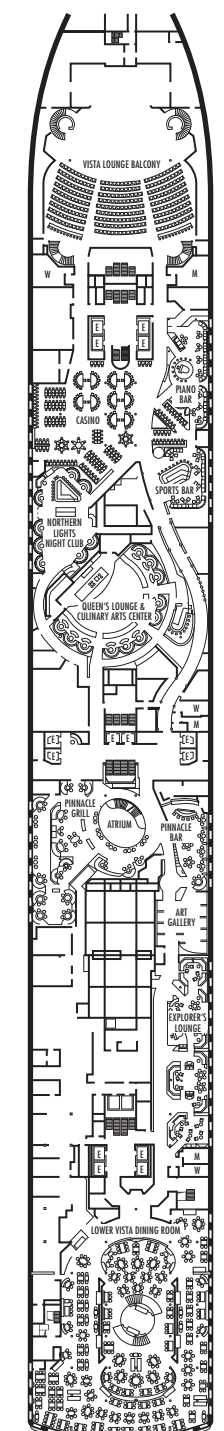

102 ft. to stern from Staterooms 1123 & 1127.

LOWER PROMENADE DECK