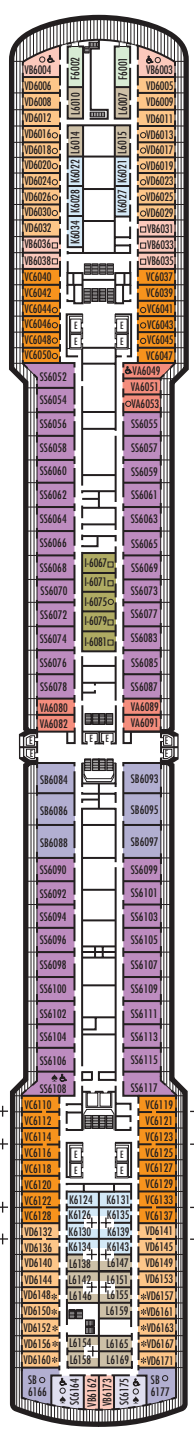

21 ft. to stern from Staterooms 6162 & 6173.

UPPER VERANDAH DECK
Staterooms 6001-6177
112 ft. from bow to Staterooms 6003 & 6004.