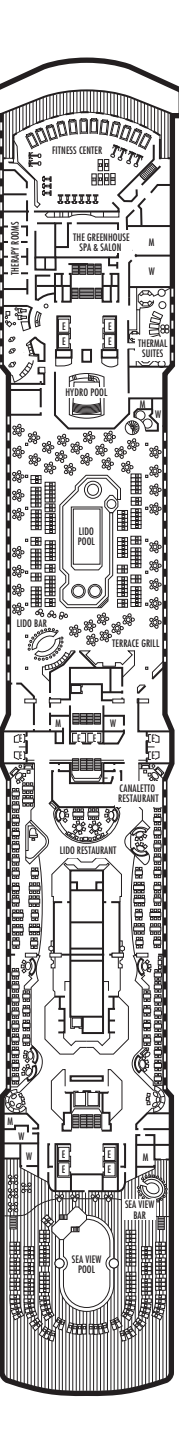

MS NOORDAM

DECK PLANS & STATEROOMS

The deck plans are color-coded by category of stateroom, and the category letter precedes the stateroom number in each room. All staterooms are equipped with flat-panel television, DVD player, mini-bar, mini-safe, data port, telephone and multichannel music.

Important Note: Not all staterooms within each category have the same furniture configuration and/or facilities. Appropriate symbols within the rooms on the deck plans describe differences from the stateroom descriptions below.

VERANDAH SUITES

PS
Pinnacle Suites: (Penthouse Verandah Suites) Bedroom with 1 king-size bed, oversize whirlpool bath & shower & additional shower stall, living room, dining room, dressing room, private verandah with whirlpool, pantry, 1 sofa bed for 2 persons, microwave, refrigerator, guest toilet, private stereo system, floor-to-ceiling windows.

SA SB SC
Neptune Suites: (Deluxe Verandah Suites) 2 lower beds convertible to 1 king-size bed, bathroom with dual-sink vanity, full-size whirlpool bath & shower & additional shower stall, large sitting area, dressing room, private verandah, 1 sofa bed for 2 persons, floor-to-ceiling windows.

SS SY SZ
Signature Suites: (Superior Verandah Suites) 2 lower beds convertible to 1 queen-size bed, bathroom with dual-sink vanity, full-size whirlpool bath & shower & additional shower stall, large sitting area, private verandah, 1 sofa bed for 1 person, floor-to-ceiling windows.

VERANDAH STATEROOMS

VA VB VC VD VE
Verandah: (Deluxe Verandah Ocean-view) 2 lower beds convertible to 1 queen-size bed, bathtub & shower, sitting area, private verandah, floor-to-ceiling windows.

OCEAN-VIEW STATEROOMS