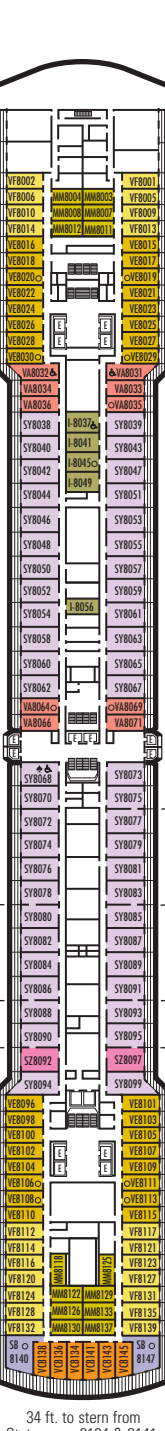

NAVIGATION DECK
Staterooms 8001-8147
186 ft. from bow to Staterooms 8001 & 8002.