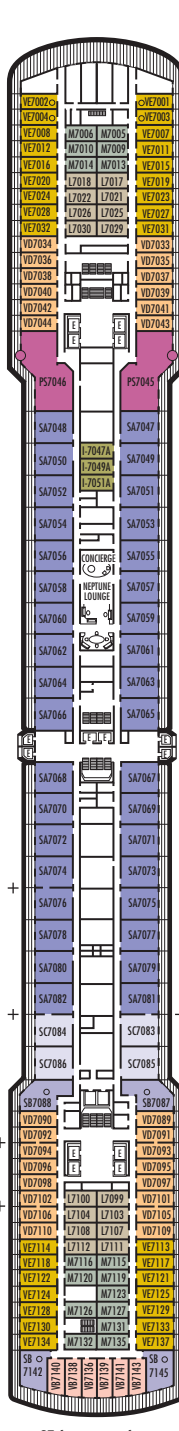

ROTTERDAM DECK
Staterooms 7001-7145
121 ft. from bow to Staterooms 7001 & 7002.