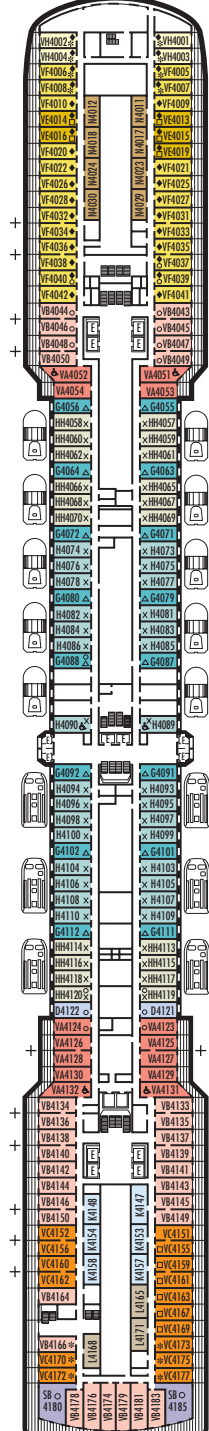

9 ft. to stern from Staterooms 4174 & 4179.

UPPER PROMENADE DECK
Staterooms 4001-4185
102 ft. from bow to Staterooms 4001 & 4002.