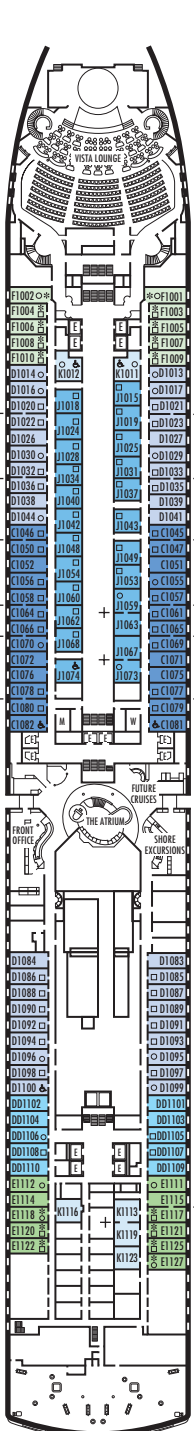

102 ft. to stern from Staterooms 1123 & 1127.

SA SB SC
Neptune Suites: (Deluxe Verandah Suites) 2 lower beds convertible to 1 king-size bed, bathroom with dual-sink vanity, full-size whirlpool bath & shower & additional shower stall, large sitting area, dressing room, private verandah, 1 sofa bed for 2 persons, floor-to-ceiling windows.

SS SY SZ
Signature Suites: (Superior Verandah Suites) 2 lower beds convertible to 1 queen-size bed, bathroom with dual-sink vanity, full-size whirlpool bath & shower & additional shower stall, large sitting area, private verandah, 1 sofa bed for 1 person, floor-to-ceiling windows.

VERANDAH STATEROOMS

VA VB VC VD VE
Verandah: (Deluxe Verandah Ocean-view) 2 lower beds convertible to 1 queen-size bed, bathtub & shower, sitting area, private verandah, floor-to-ceiling windows.

OCEAN-VIEW STATEROOMS

C D DD E F
Large: 2 lower beds convertible to 1 queen-size bed, bathtub & shower.
G H HH
Large: 2 lower beds convertible to 1 queen-size bed, bathtub & shower. All G-category staterooms have partial sea views. All H- & HH-category staterooms have fully obstructed views.

INTERIOR STATEROOMS

I J K L M
MM N
Large or Standard: 2 lower beds convertible to 1 queen-size bed, shower.

MAIN DECK
Staterooms 1001-1127
252 ft. from bow to Staterooms 1001 & 1002.