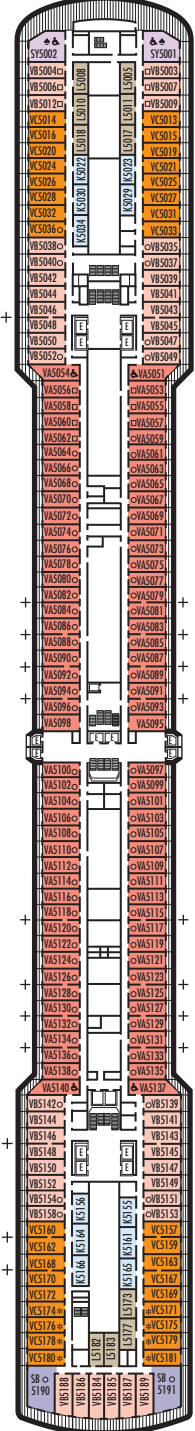

17 ft. to stern from Staterooms 5184 & 5185.

VERANDAH DECK
Staterooms 5001-5191
102 ft. from bow to Staterooms 5001 & 5002.