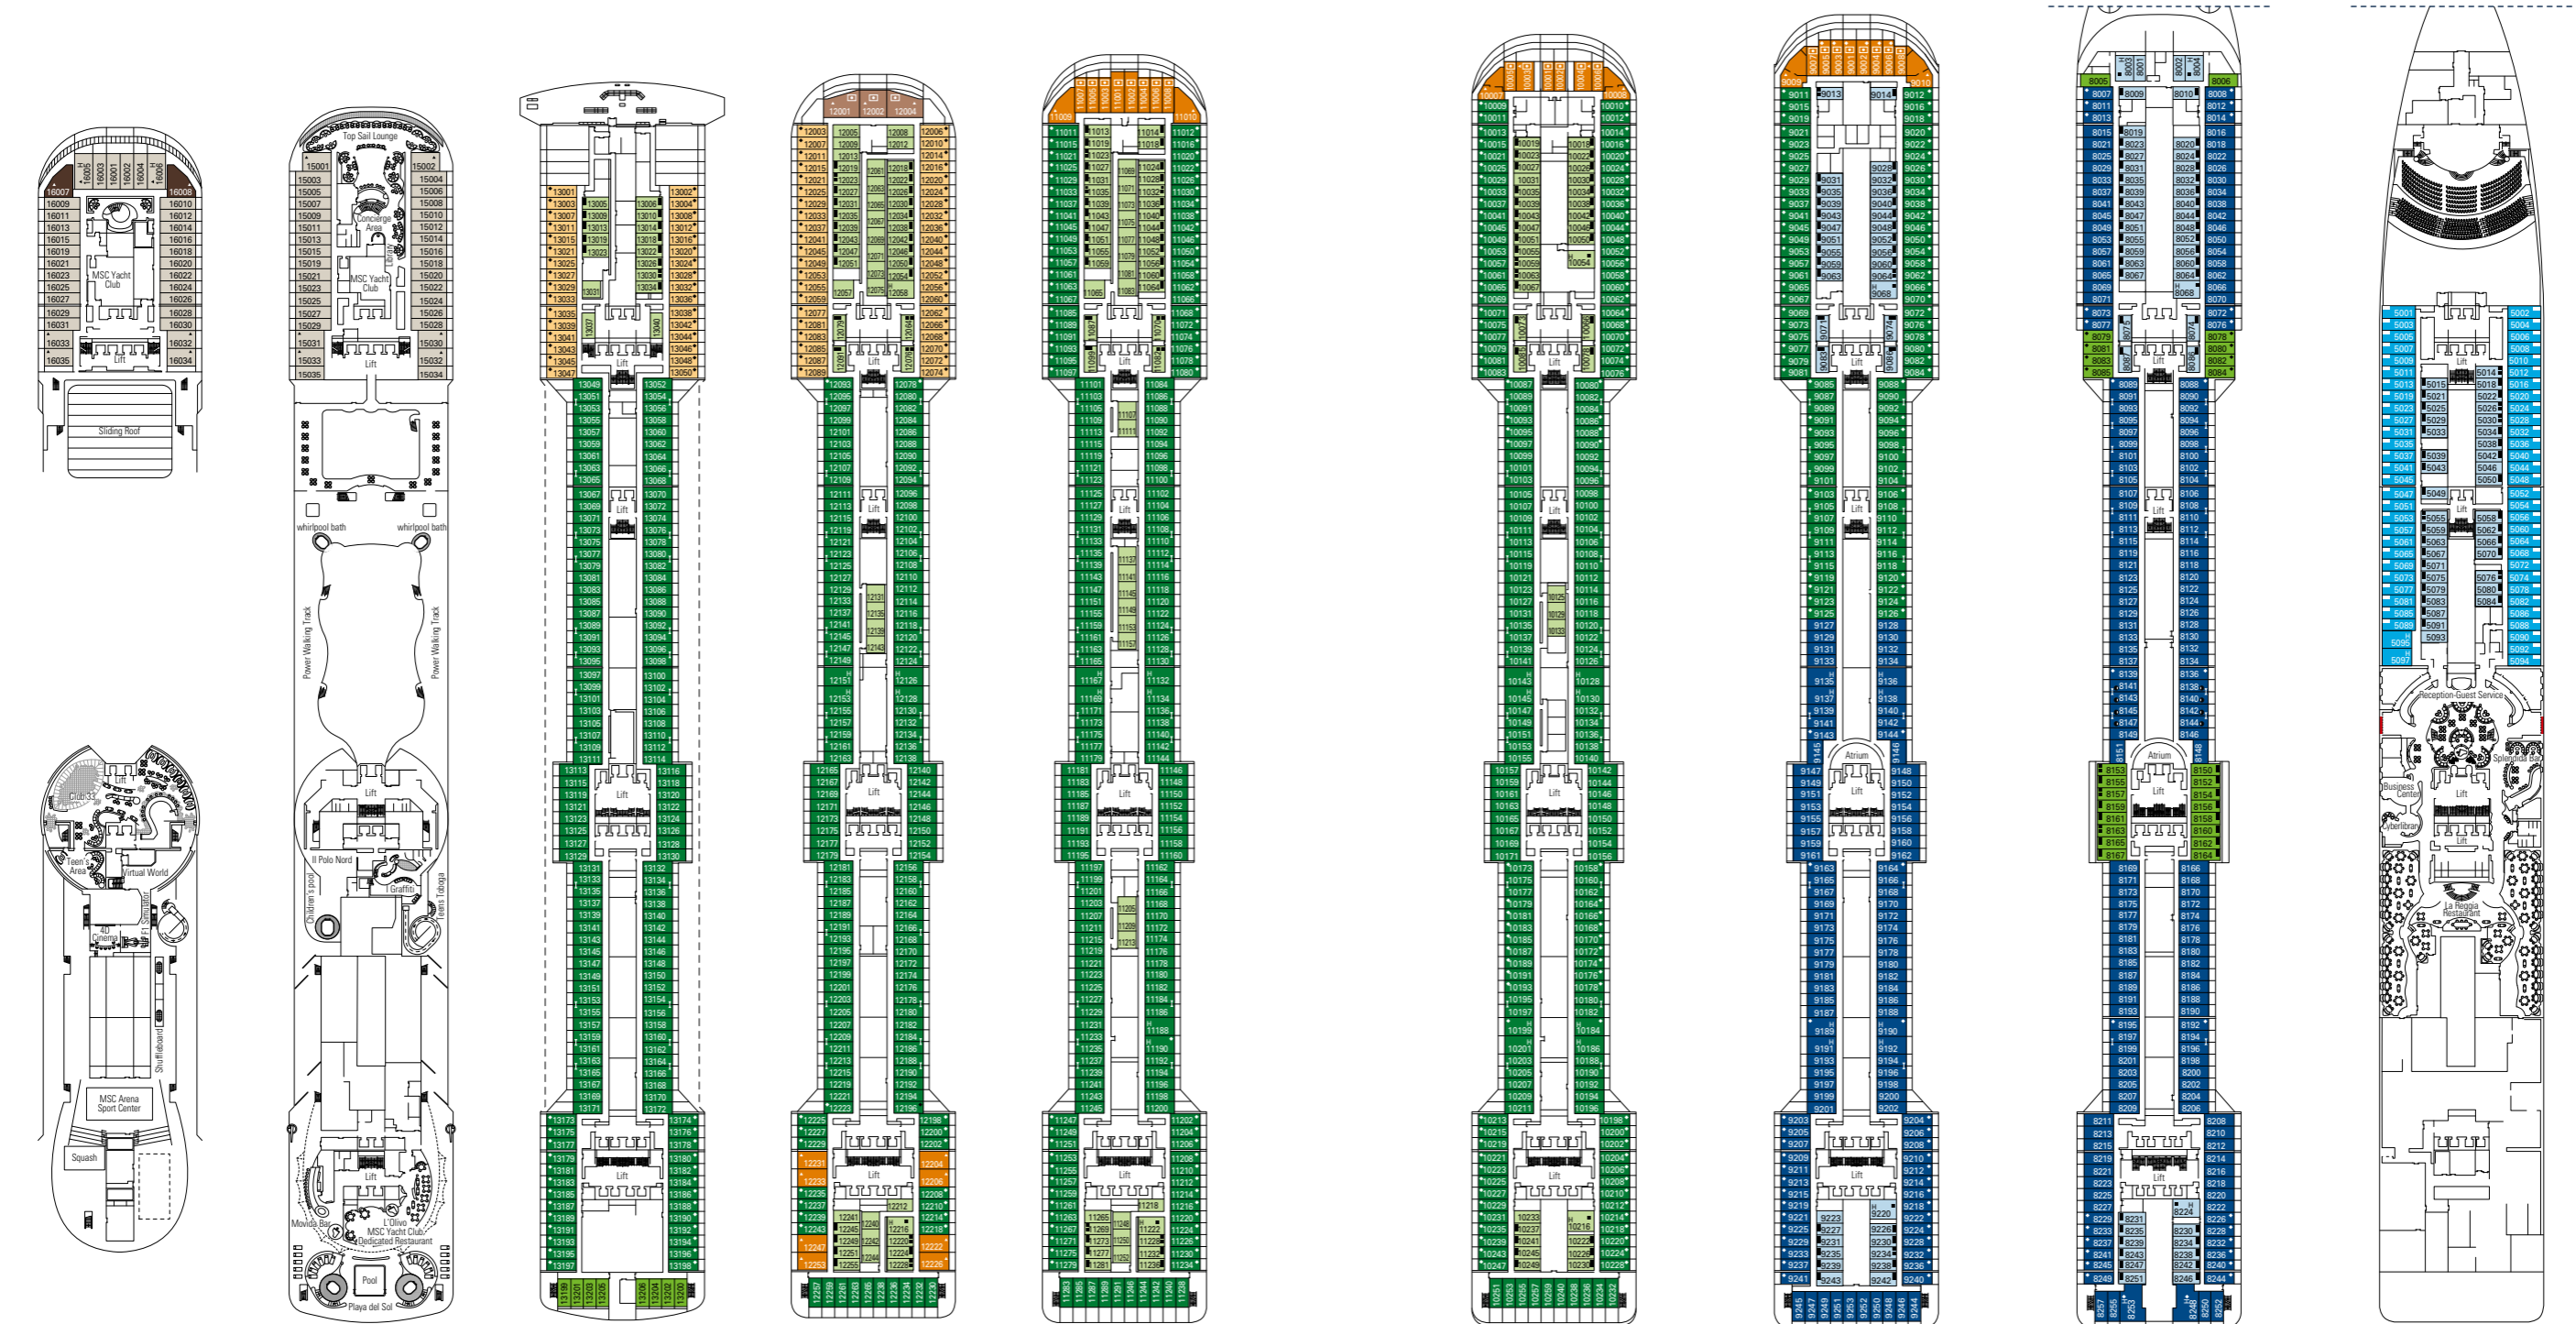

DECK 16 DECK 15 DECK 13 DECK 12 DECK 11 DECK 10 DECK 9 DECK 8 DECK 5

Data and descriptions are subject to change and will be verified at the time of booking.