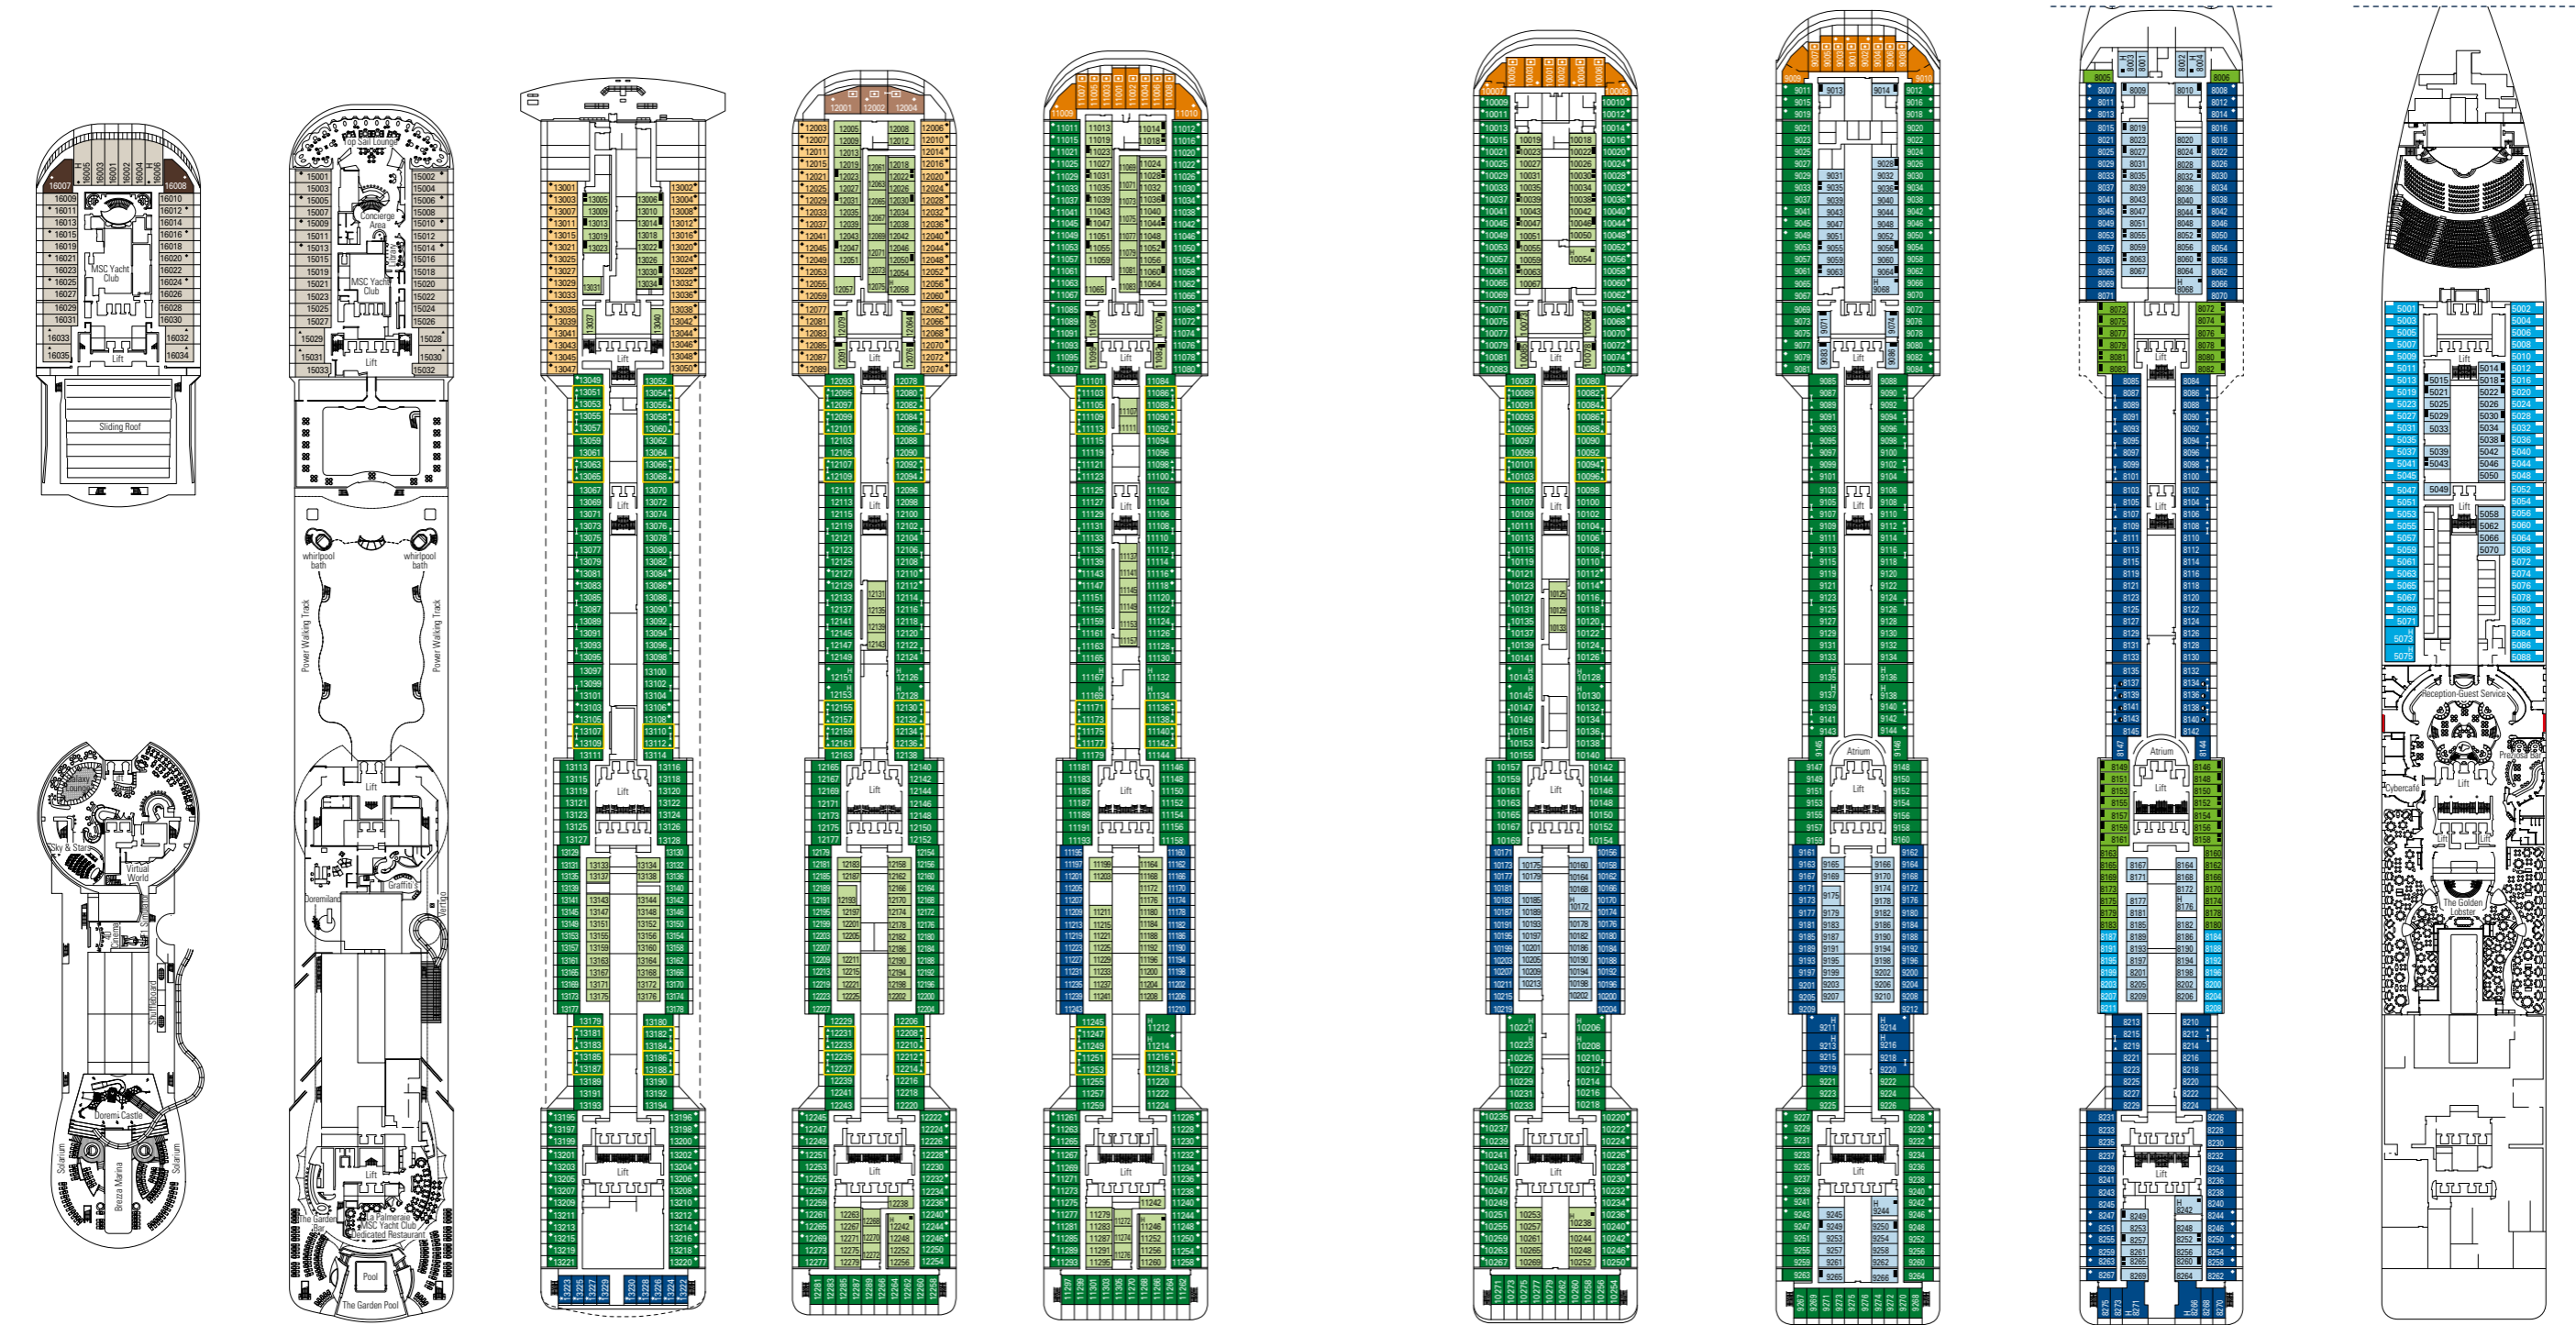

DECK 16   DECK 15   DECK 13   DECK 12   DECK 11   DECK 10   DECK 9   DECK 8   DECK 5

Data and descriptions are subject to change and will be verified at the time of booking.