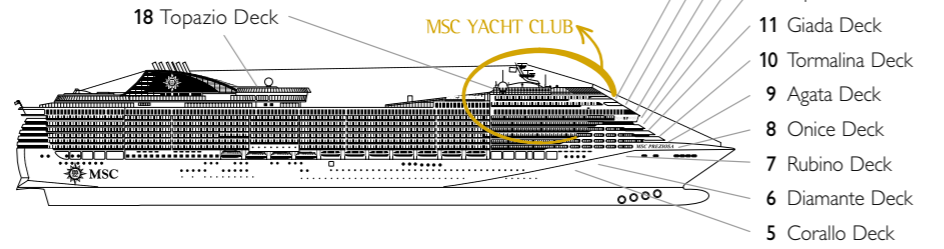

MSC Preziosa, deck by deck

1751 Cabins | 4345 Guests

Use the deck plans to select your ideal cabin. The scheme allows you to pinpoint the location, while the colors help you to distinguish the category.

CABIN CATEGORIES AND EXPERIENCES	
■	BELLA › Inside
■	BELLA › Ocean View
■	BELLA › Balcony*
■	FANTASTICA › Inside
■	FANTASTICA › Ocean View
■	FANTASTICA › Balcony
■	FANTASTICA › SuperFamily Cabin
■	AUREA › Balcony
■	AUREA › Suite
■	MSC YACHT CLUB › Deluxe Suite
■	MSC YACHT CLUB › Executive & Family Suite
■	MSC YACHT CLUB › Royal Suite

LEGEND	
▲	Sofa bed
◆	Double sofa bed
■	3 rd bed is a bunk bed
■	3 rd and 4 th bed are bunks
↔	Connecting Cabins
□	Executive & Family Suite MSC Yacht Club / Suite Aurea with panoramic sealed window
H	Cabin for guests with disabilities or reduced mobility
★	Juliet balcony
●	Cabins with restricted views