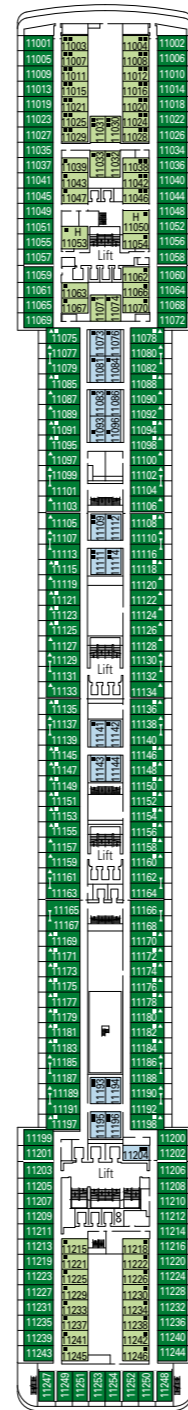

MSC Poesia, deck by deck

1275 Cabins | 3223 Guests

Use the deck plans to select your ideal cabin. The scheme allows you to pinpoint the location, while the colors help you to distinguish the category.

CABIN CATEGORIES AND EXPERIENCES	
■	BELLA › Inside
■	BELLA › Outside with Partial View
■	BELLA › Balcony
■	FANTASTICA › Inside
■	FANTASTICA › Ocean View
■	FANTASTICA › Balcony
■	AUREA › Balcony
■	AUREA › Suite

LEGEND	
▲	Sofa bed
◆	Double sofa bed
■	3 rd bed is a bunk bed
■	3 rd and 4 th bed are bunks
↔	Connecting Cabins
H	Cabin for guests with disabilities or reduced mobility

All cabins have one double bed convertible to two single beds except in cabins for guests with disabilities or reduced mobility (H), this does not apply to cabins 15025 3rd bed available in all categories 4th bed available in all categories (except Suite Aurea)

DECK 15 DECK 14 DECK 12 DECK 11 DECK 10 DECK 9 DECK 8 DECK 5

Data and descriptions are subject to change and will be verified at the time of booking.