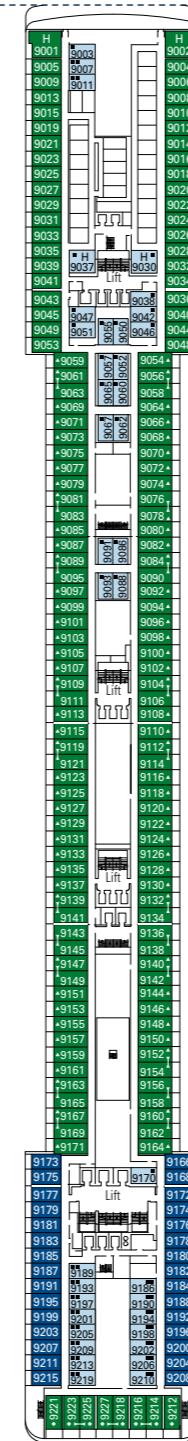

MSC Poesia, deck by deck

1275 Cabins | 3223 Guests

Use the deck plans to select your ideal cabin. The scheme allows you to pinpoint the location, while the colors help you to distinguish the category.

CABIN CATEGORIES AND EXPERIENCES	
■	BELLA › Inside
■	BELLA › Outside with Partial View
■	BELLA › Balcony
■	FANTASTICA › Inside
■	FANTASTICA › Ocean View
■	FANTASTICA › Balcony
■	AUREA › Balcony
■	AUREA › Suite

LEGEND	
▲	Sofa bed
◆	Double sofa bed
■	3 rd bed is a bunk bed
■	3 rd and 4 th bed are bunks
↔	Connecting Cabins
H	Cabin for guests with disabilities or reduced mobility

All cabins have one double bed convertible to two single beds except in cabins for guests with disabilities or reduced mobility (H), this does not apply to cabins 15025 3rd bed available in all categories 4th bed available in all categories (except Suite Aurea)

DECK 15 DECK 14 DECK 12 DECK 11 DECK 10 DECK 9 DECK 8 DECK 5

Data and descriptions are subject to change and will be verified at the time of booking.