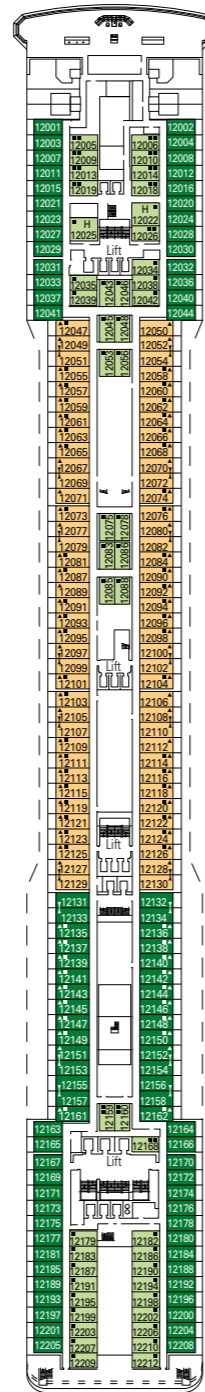

MSC Poesia, deck by deck

1275 Cabins | 3223 Guests

Use the deck plans to select your ideal cabin. The scheme allows you to pinpoint the location, while the colors help you to distinguish the category.

CABIN CATEGORIES AND EXPERIENCES	
■	BELLA › Inside
■	BELLA › Outside with Partial View
■	BELLA › Balcony
■	FANTASTICA › Inside
■	FANTASTICA › Ocean View
■	FANTASTICA › Balcony
■	AUREA › Balcony
■	AUREA › Suite

LEGEND	
▲	Sofa bed
◆	Double sofa bed
■	3 rd bed is a bunk bed
■	3 rd and 4 th bed are bunks
↔	Connecting Cabins
H	Cabin for guests with disabilities or reduced mobility

All cabins have one double bed convertible to two single beds except in cabins for guests with disabilities or reduced mobility (H), this does not apply to cabins 15025 3rd bed available in all categories 4th bed available in all categories (except Suite Aurea)

DECK 15 DECK 14 DECK 12 DECK 11 DECK 10 DECK 9 DECK 8 DECK 5

Data and descriptions are subject to change and will be verified at the time of booking.