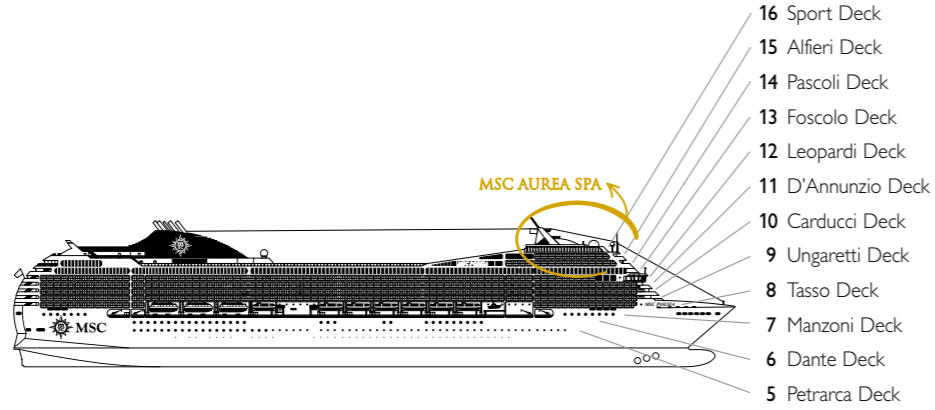

MSC Poesia, deck by deck

1275 Cabins | 3223 Guests

Use the deck plans to select your ideal cabin. The scheme allows you to pinpoint the location, while the colors help you to distinguish the category.

CABIN CATEGORIES AND EXPERIENCES	
■	BELLA › Inside
■	BELLA › Outside with Partial View
■	BELLA › Balcony
■	FANTASTICA › Inside
■	FANTASTICA › Ocean View
■	FANTASTICA › Balcony
■	AUREA › Balcony
■	AUREA › Suite

LEGEND	
▲	Sofa bed
◆	Double sofa bed
■	3 rd bed is a bunk bed
■	3 rd and 4 th bed are bunks
↔	Connecting Cabins
H	Cabin for guests with disabilities or reduced mobility

All cabins have one double bed convertible to two single beds except in cabins for guests with disabilities or reduced mobility (H), this does not apply to cabins 15025 3rd bed available in all categories 4th bed available in all categories (except Suite Aurea)