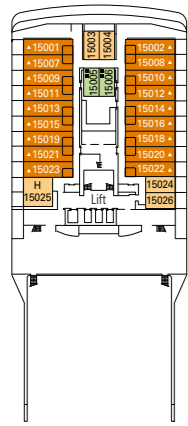

MSC Poesia, deck by deck

1275 Cabins | 3223 Guests

Use the deck plans to select your ideal cabin. The scheme allows you to pinpoint the location, while the colors help you to distinguish the category.

CABIN CATEGORIES AND EXPERIENCES	
■	BELLA › Inside
■	BELLA › Outside with Partial View
■	BELLA › Balcony
■	FANTASTICA › Inside
■	FANTASTICA › Ocean View
■	FANTASTICA › Balcony
■	AUREA › Balcony
■	AUREA › Suite

LEGEND	
▲	Sofa bed
◆	Double sofa bed
■	3 rd bed is a bunk bed
■	3 rd and 4 th bed are bunks
↔	Connecting Cabins
H	Cabin for guests with disabilities or reduced mobility

All cabins have one double bed convertible to two single beds except in cabins for guests with disabilities or reduced mobility (H), this does not apply to cabins 15025 3rd bed available in all categories 4th bed available in all categories (except Suite Aurea)

DECK 15 DECK 14 DECK 12 DECK 11 DECK 10 DECK 9 DECK 8 DECK 5

Data and descriptions are subject to change and will be verified at the time of booking.