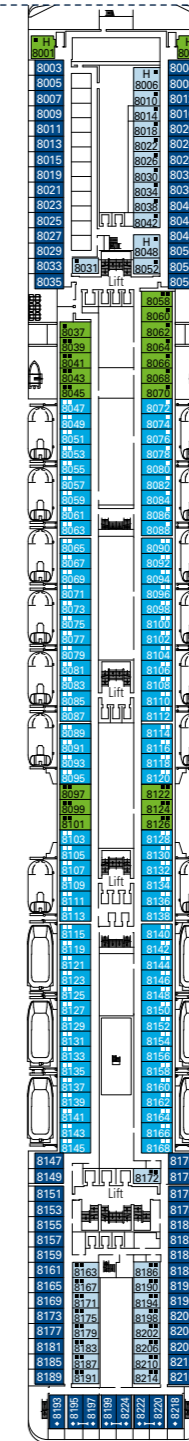

MSC Poesia, deck by deck

1275 Cabins | 3223 Guests

Use the deck plans to select your ideal cabin. The scheme allows you to pinpoint the location, while the colors help you to distinguish the category.

CABIN CATEGORIES AND EXPERIENCES	
■	BELLA › Inside
■	BELLA › Outside with Partial View
■	BELLA › Balcony
■	FANTASTICA › Inside
■	FANTASTICA › Ocean View
■	FANTASTICA › Balcony
■	AUREA › Balcony
■	AUREA › Suite

LEGEND	
▲	Sofa bed
◆	Double sofa bed
■	3 rd bed is a bunk bed
■	3 rd and 4 th bed are bunks
↔	Connecting Cabins
H	Cabin for guests with disabilities or reduced mobility

All cabins have one double bed convertible to two single beds except in cabins for guests with disabilities or reduced mobility (H), this does not apply to cabins 15025 3rd bed available in all categories 4th bed available in all categories (except Suite Aurea)

DECK 15 DECK 14 DECK 12 DECK 11 DECK 10 DECK 9 DECK 8 DECK 5

Data and descriptions are subject to change and will be verified at the time of booking.