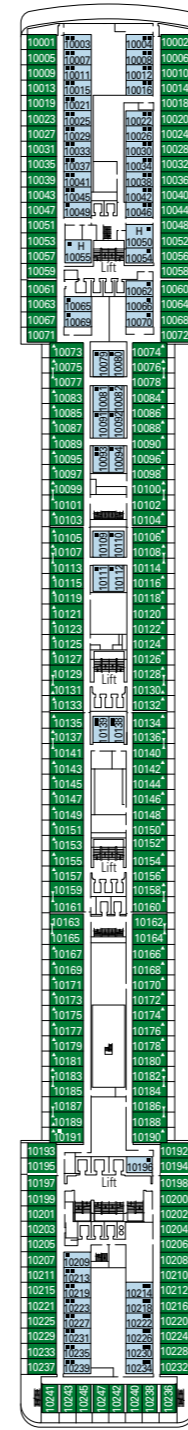

MSC Poesia, deck by deck

1275 Cabins | 3223 Guests

Use the deck plans to select your ideal cabin. The scheme allows you to pinpoint the location, while the colors help you to distinguish the category.

CABIN CATEGORIES AND EXPERIENCES	
■	BELLA › Inside
■	BELLA › Outside with Partial View
■	BELLA › Balcony
■	FANTASTICA › Inside
■	FANTASTICA › Ocean View
■	FANTASTICA › Balcony
■	AUREA › Balcony
■	AUREA › Suite

LEGEND	
▲	Sofa bed
◆	Double sofa bed
■	3 rd bed is a bunk bed
■	3 rd and 4 th bed are bunks
↔	Connecting Cabins
H	Cabin for guests with disabilities or reduced mobility

All cabins have one double bed convertible to two single beds except in cabins for guests with disabilities or reduced mobility (H), this does not apply to cabins 15025 3rd bed available in all categories 4th bed available in all categories (except Suite Aurea)

DECK 15 DECK 14 DECK 12 DECK 11 DECK 10 DECK 9 DECK 8 DECK 5

Data and descriptions are subject to change and will be verified at the time of booking.