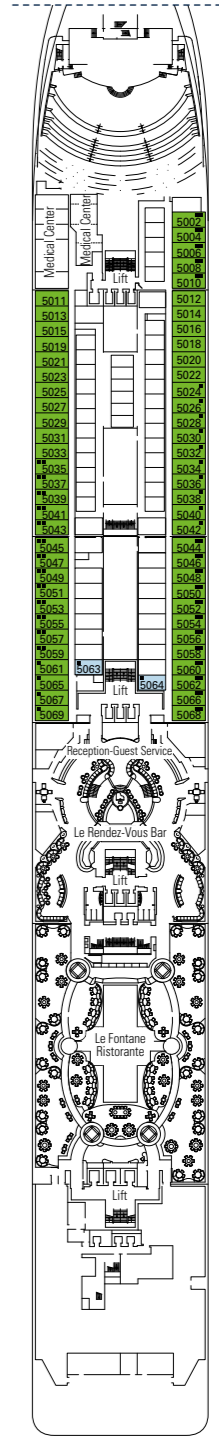

MSC Poesia, deck by deck

1275 Cabins | 3223 Guests

Use the deck plans to select your ideal cabin. The scheme allows you to pinpoint the location, while the colors help you to distinguish the category.

CABIN CATEGORIES AND EXPERIENCES	
■	BELLA › Inside
■	BELLA › Outside with Partial View
■	BELLA › Balcony
■	FANTASTICA › Inside
■	FANTASTICA › Ocean View
■	FANTASTICA › Balcony
■	AUREA › Balcony
■	AUREA › Suite

LEGEND	
▲	Sofa bed
◆	Double sofa bed
■	3 rd bed is a bunk bed
■	3 rd and 4 th bed are bunks
↔	Connecting Cabins
H	Cabin for guests with disabilities or reduced mobility

All cabins have one double bed convertible to two single beds except in cabins for guests with disabilities or reduced mobility (H), this does not apply to cabins 15025 3rd bed available in all categories 4th bed available in all categories (except Suite Aurea)

DECK 15 DECK 14 DECK 12 DECK 11 DECK 10 DECK 9 DECK 8 DECK 5

Data and descriptions are subject to change and will be verified at the time of booking.