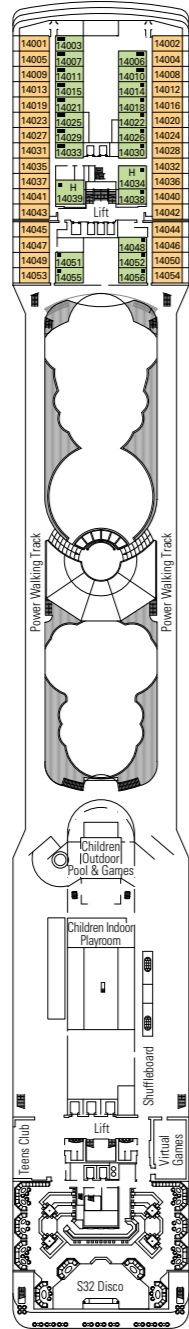

MSC Poesia, deck by deck

1275 Cabins | 3223 Guests

Use the deck plans to select your ideal cabin. The scheme allows you to pinpoint the location, while the colors help you to distinguish the category.

CABIN CATEGORIES AND EXPERIENCES	
■	BELLA › Inside
■	BELLA › Outside with Partial View
■	BELLA › Balcony
■	FANTASTICA › Inside
■	FANTASTICA › Ocean View
■	FANTASTICA › Balcony
■	AUREA › Balcony
■	AUREA › Suite

LEGEND	
▲	Sofa bed
◆	Double sofa bed
■	3 rd bed is a bunk bed
■	3 rd and 4 th bed are bunks
↔	Connecting Cabins
H	Cabin for guests with disabilities or reduced mobility

All cabins have one double bed convertible to two single beds except in cabins for guests with disabilities or reduced mobility (H), this does not apply to cabins 15025 3rd bed available in all categories 4th bed available in all categories (except Suite Aurea)

DECK 15 DECK 14 DECK 12 DECK 11 DECK 10 DECK 9 DECK 8 DECK 5

Data and descriptions are subject to change and will be verified at the time of booking.