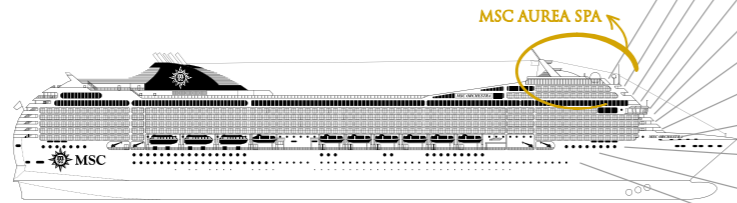

MSC Orchestra, deck by deck

1275 Cabins | 3223 Guests

Use the deck plans to select your ideal cabin. The scheme allows you to pinpoint the location, while the colors help you to distinguish the category.

- 16 Sport Deck
- 15 Xilofono Deck
- 14 Chitarra Deck
- 13 Mandolino Deck
- 12 Clarinetto Deck
- 11 Flauto Deck
- 10 Lira Deck
- 9 Viola Deck
- 8 Arpa Deck
- 7 Saxofono Deck
- 6 Violino Deck
- 5 Pianoforte Deck