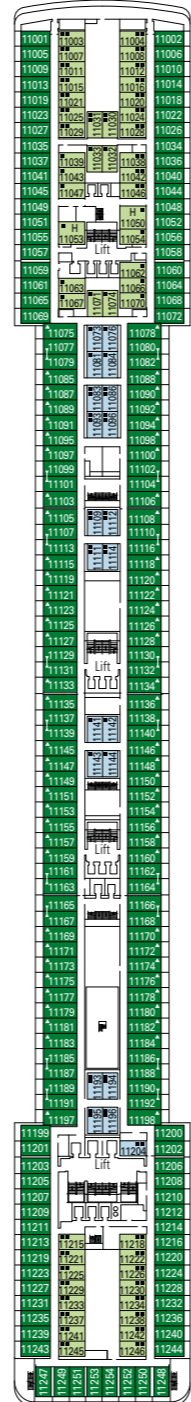

MSC Musica, deck by deck

1275 Cabins | 3223 Guests

Use the deck plans to select your ideal cabin. The scheme allows you to pinpoint the location, while the colors help you to distinguish the category.

CABIN CATEGORIES AND EXPERIENCES

BELLA > Inside
BELLA > Outside with Partial View
BELLA > Balcony
FANTASTICA > Inside
FANTASTICA > Ocean View
FANTASTICA > Balcony
AUREA > Balcony
AUREA > Suite

LEGEND

- ▲ Sofa bed
- ◆ Double sofa bed
- 3rd bed is a bunk bed
- 3rd and 4th bed are bunks
- ↔ Connecting Cabins
- H Cabin for guests with disabilities or reduced mobility

All cabins have one double bed convertible to two single beds except in cabins for guests with disabilities or reduced mobility (H), this does not apply to cabins 15025 3rd bed available in all categories (except Balcony Bella, Balcony and Suite Aurea) 4th bed available in all categories (except Balcony Bella, Balcony and Suite Aurea)

DECK 15 DECK 14 DECK 12 DECK 11 DECK 10 DECK 9 DECK 8 DECK 5

Data and descriptions are subject to change and will be verified at the time of booking.