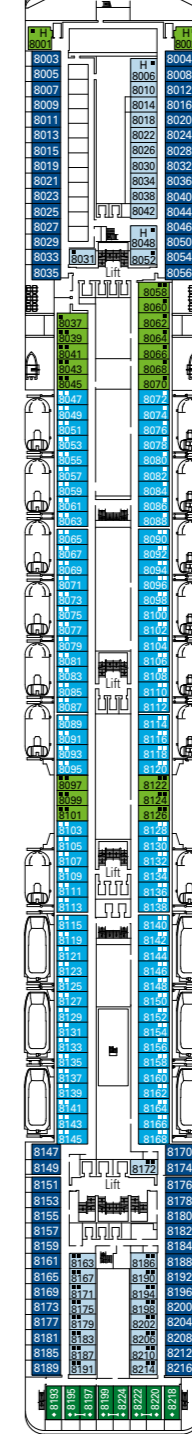

MSC Musica, deck by deck

1275 Cabins | 3223 Guests

Use the deck plans to select your ideal cabin. The scheme allows you to pinpoint the location, while the colors help you to distinguish the category.

CABIN CATEGORIES AND EXPERIENCES

BELLA > Inside
BELLA > Outside with Partial View
BELLA > Balcony
FANTASTICA > Inside
FANTASTICA > Ocean View
FANTASTICA > Balcony
AUREA > Balcony
AUREA > Suite

LEGEND

- ▲ Sofa bed
- ◆ Double sofa bed
- 3rd bed is a bunk bed
- 3rd and 4th bed are bunks
- ↔ Connecting Cabins
- H Cabin for guests with disabilities or reduced mobility

All cabins have one double bed convertible to two single beds except in cabins for guests with disabilities or reduced mobility (H), this does not apply to cabins 15025 3rd bed available in all categories (except Balcony Bella, Balcony and Suite Aurea) 4th bed available in all categories (except Balcony Bella, Balcony and Suite Aurea)

DECK 15 DECK 14 DECK 12 DECK 11 DECK 10 DECK 9 DECK 8 DECK 5

Data and descriptions are subject to change and will be verified at the time of booking.