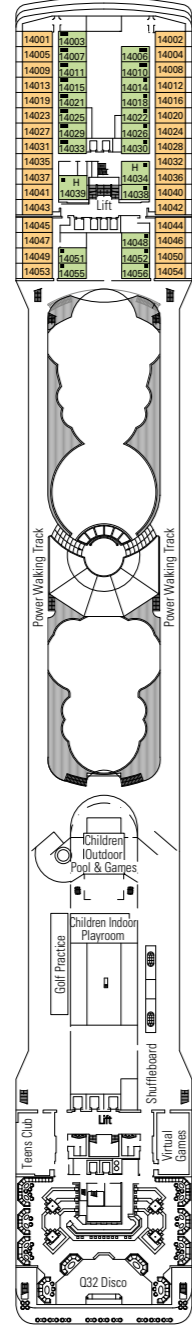

MSC Musica, deck by deck

1275 Cabins | 3223 Guests

Use the deck plans to select your ideal cabin. The scheme allows you to pinpoint the location, while the colors help you to distinguish the category.

CABIN CATEGORIES AND EXPERIENCES

BELLA > Inside
BELLA > Outside with Partial View
BELLA > Balcony
FANTASTICA > Inside
FANTASTICA > Ocean View
FANTASTICA > Balcony
AUREA > Balcony
AUREA > Suite

LEGEND

- ▲ Sofa bed
- ◆ Double sofa bed
- 3rd bed is a bunk bed
- 3rd and 4th bed are bunks
- ↔ Connecting Cabins
- H Cabin for guests with disabilities or reduced mobility

All cabins have one double bed convertible to two single beds except in cabins for guests with disabilities or reduced mobility (H), this does not apply to cabins 15025 3rd bed available in all categories (except Balcony Bella, Balcony and Suite Aurea) 4th bed available in all categories (except Balcony Bella, Balcony and Suite Aurea)

DECK 15 DECK 14 DECK 12 DECK 11 DECK 10 DECK 9 DECK 8 DECK 5

Data and descriptions are subject to change and will be verified at the time of booking.