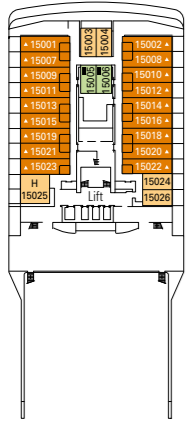

MSC Musica, deck by deck

1275 Cabins | 3223 Guests

Use the deck plans to select your ideal cabin. The scheme allows you to pinpoint the location, while the colors help you to distinguish the category.

CABIN CATEGORIES AND EXPERIENCES

BELLA > Inside
BELLA > Outside with Partial View
BELLA > Balcony
FANTASTICA > Inside
FANTASTICA > Ocean View
FANTASTICA > Balcony
AUREA > Balcony
AUREA > Suite

LEGEND

- ▲ Sofa bed
- ◆ Double sofa bed
- 3rd bed is a bunk bed
- 3rd and 4th bed are bunks
- ↔ Connecting Cabins
- H Cabin for guests with disabilities or reduced mobility

All cabins have one double bed convertible to two single beds except in cabins for guests with disabilities or reduced mobility (H), this does not apply to cabins 15025 3rd bed available in all categories (except Balcony Bella, Balcony and Suite Aurea) 4th bed available in all categories (except Balcony Bella, Balcony and Suite Aurea)

DECK 15 DECK 14 DECK 12 DECK 11 DECK 10 DECK 9 DECK 8 DECK 5

Data and descriptions are subject to change and will be verified at the time of booking.