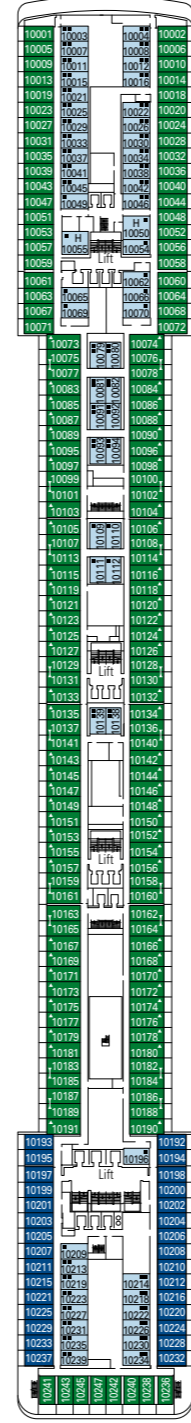

MSC Musica, deck by deck

1275 Cabins | 3223 Guests

Use the deck plans to select your ideal cabin. The scheme allows you to pinpoint the location, while the colors help you to distinguish the category.

CABIN CATEGORIES AND EXPERIENCES

BELLA > Inside
BELLA > Outside with Partial View
BELLA > Balcony
FANTASTICA > Inside
FANTASTICA > Ocean View
FANTASTICA > Balcony
AUREA > Balcony
AUREA > Suite

LEGEND

- ▲ Sofa bed
- ◆ Double sofa bed
- 3rd bed is a bunk bed
- 3rd and 4th bed are bunks
- ↔ Connecting Cabins
- H Cabin for guests with disabilities or reduced mobility

All cabins have one double bed convertible to two single beds except in cabins for guests with disabilities or reduced mobility (H), this does not apply to cabins 15025 3rd bed available in all categories (except Balcony Bella, Balcony and Suite Aurea) 4th bed available in all categories (except Balcony Bella, Balcony and Suite Aurea)

DECK 15 DECK 14 DECK 12 DECK 11 DECK 10 DECK 9 DECK 8 DECK 5

Data and descriptions are subject to change and will be verified at the time of booking.