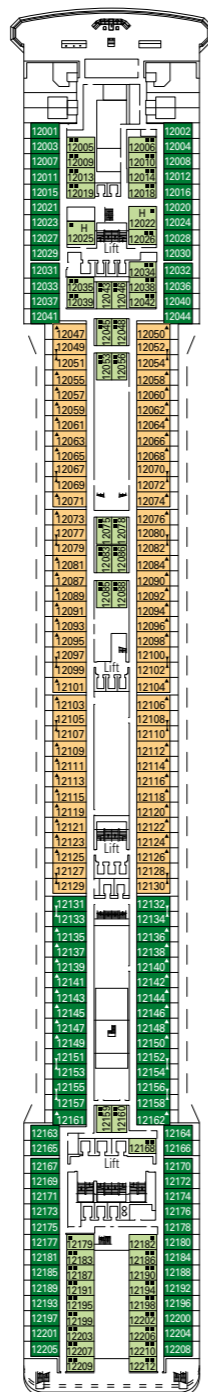

MSC Musica, deck by deck

1275 Cabins | 3223 Guests

Use the deck plans to select your ideal cabin. The scheme allows you to pinpoint the location, while the colors help you to distinguish the category.

CABIN CATEGORIES AND EXPERIENCES

BELLA > Inside
BELLA > Outside with Partial View
BELLA > Balcony
FANTASTICA > Inside
FANTASTICA > Ocean View
FANTASTICA > Balcony
AUREA > Balcony
AUREA > Suite

LEGEND

- ▲ Sofa bed
- ◆ Double sofa bed
- 3rd bed is a bunk bed
- 3rd and 4th bed are bunks
- ↔ Connecting Cabins
- H Cabin for guests with disabilities or reduced mobility

All cabins have one double bed convertible to two single beds except in cabins for guests with disabilities or reduced mobility (H), this does not apply to cabins 15025 3rd bed available in all categories (except Balcony Bella, Balcony and Suite Aurea) 4th bed available in all categories (except Balcony Bella, Balcony and Suite Aurea)

DECK 15 DECK 14 DECK 12 DECK 11 DECK 10 DECK 9 DECK 8 DECK 5

Data and descriptions are subject to change and will be verified at the time of booking.