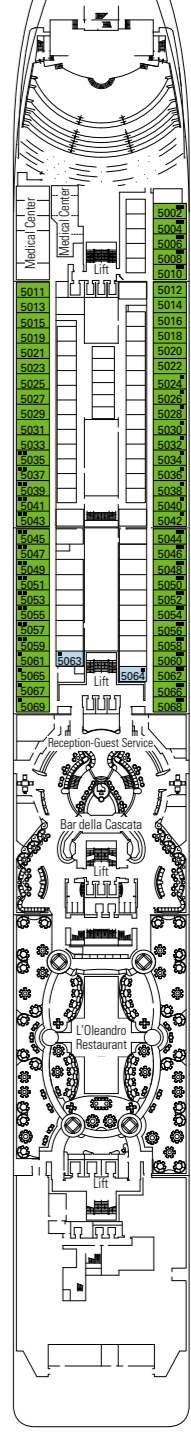

MSC Musica, deck by deck

1275 Cabins | 3223 Guests

Use the deck plans to select your ideal cabin. The scheme allows you to pinpoint the location, while the colors help you to distinguish the category.

CABIN CATEGORIES AND EXPERIENCES

BELLA > Inside
BELLA > Outside with Partial View
BELLA > Balcony
FANTASTICA > Inside
FANTASTICA > Ocean View
FANTASTICA > Balcony
AUREA > Balcony
AUREA > Suite

LEGEND

- ▲ Sofa bed
- ◆ Double sofa bed
- 3rd bed is a bunk bed
- 3rd and 4th bed are bunks
- ↔ Connecting Cabins
- H Cabin for guests with disabilities or reduced mobility

All cabins have one double bed convertible to two single beds except in cabins for guests with disabilities or reduced mobility (H), this does not apply to cabins 15025 3rd bed available in all categories (except Balcony Bella, Balcony and Suite Aurea) 4th bed available in all categories (except Balcony Bella, Balcony and Suite Aurea)

DECK 15 DECK 14 DECK 12 DECK 11 DECK 10 DECK 9 DECK 8 DECK 5

Data and descriptions are subject to change and will be verified at the time of booking.