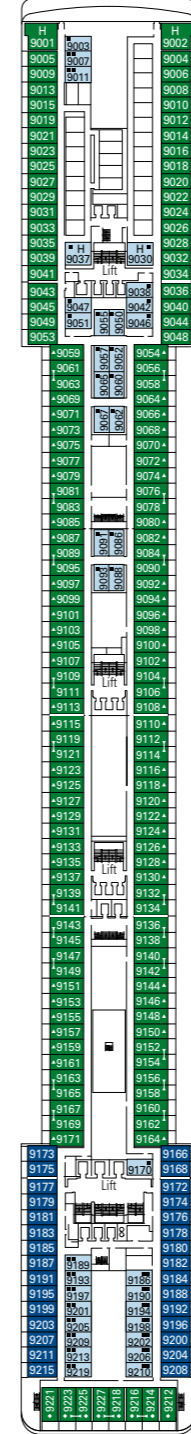

MSC Musica, deck by deck

1275 Cabins | 3223 Guests

Use the deck plans to select your ideal cabin. The scheme allows you to pinpoint the location, while the colors help you to distinguish the category.

CABIN CATEGORIES AND EXPERIENCES

BELLA > Inside
BELLA > Outside with Partial View
BELLA > Balcony
FANTASTICA > Inside
FANTASTICA > Ocean View
FANTASTICA > Balcony
AUREA > Balcony
AUREA > Suite

LEGEND

- ▲ Sofa bed
- ◆ Double sofa bed
- 3rd bed is a bunk bed
- 3rd and 4th bed are bunks
- ↔ Connecting Cabins
- H Cabin for guests with disabilities or reduced mobility

All cabins have one double bed convertible to two single beds except in cabins for guests with disabilities or reduced mobility (H), this does not apply to cabins 15025 3rd bed available in all categories (except Balcony Bella, Balcony and Suite Aurea) 4th bed available in all categories (except Balcony Bella, Balcony and Suite Aurea)

DECK 15 DECK 14 DECK 12 DECK 11 DECK 10 DECK 9 DECK 8 DECK 5

Data and descriptions are subject to change and will be verified at the time of booking.