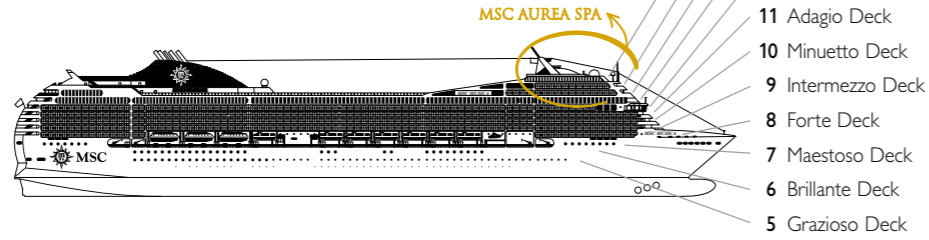

MSC Musica, deck by deck

1275 Cabins | 3223 Guests

Use the deck plans to select your ideal cabin. The scheme allows you to pinpoint the location, while the colors help you to distinguish the category.

CABIN CATEGORIES AND EXPERIENCES

BELLA > Inside
BELLA > Outside with Partial View
BELLA > Balcony
FANTASTICA > Inside
FANTASTICA > Ocean View
FANTASTICA > Balcony
AUREA > Balcony
AUREA > Suite

LEGEND

- ▲ Sofa bed
- ◆ Double sofa bed
- 3rd bed is a bunk bed
- 3rd and 4th bed are bunks
- ↔ Connecting Cabins
- H Cabin for guests with disabilities or reduced mobility