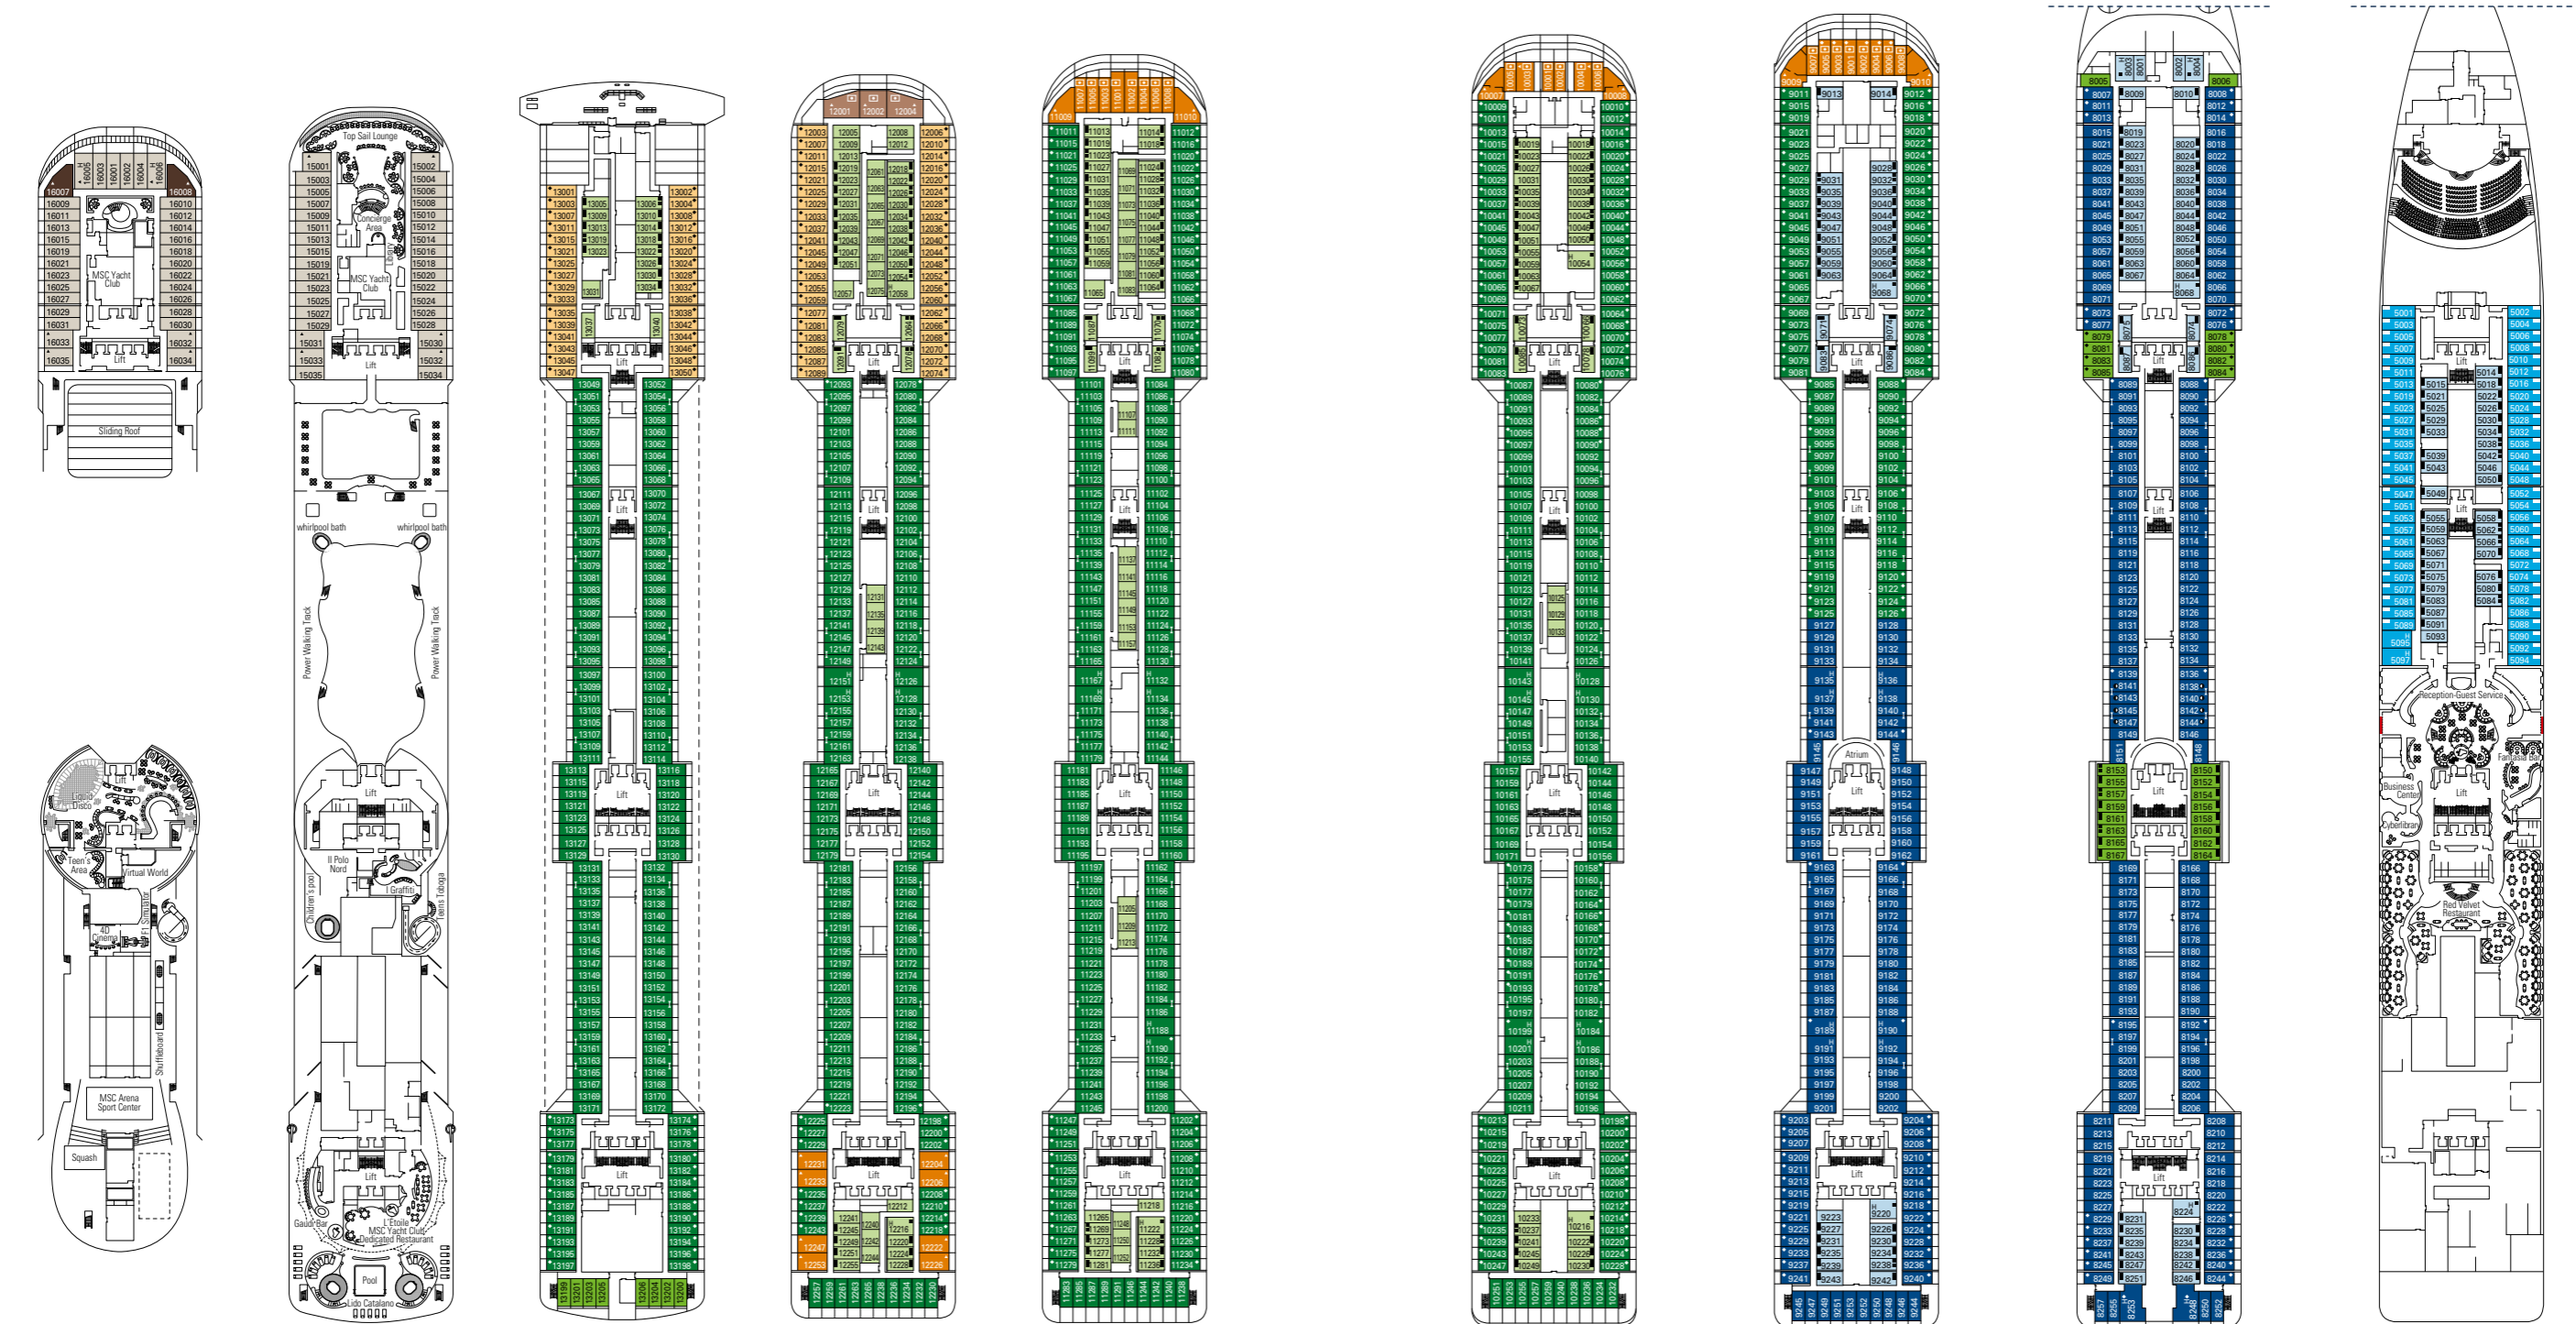

DECK 16   DECK 15   DECK 13   DECK 12   DECK 11   DECK 10   DECK 9   DECK 8   DECK 5

Data and descriptions are subject to change and will be verified at the time of booking.