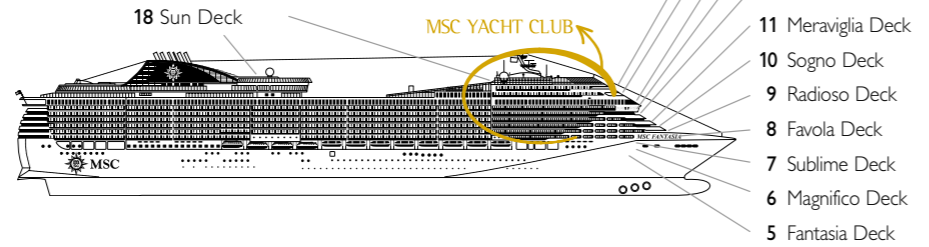

# MSC Fantasia, deck by deck

1637 Cabins | 4363 Guests

Use the deck plans to select your ideal cabin. The scheme allows you to pinpoint the location, while the colors help you to distinguish the category.

CABIN CATEGORIES AND EXPERIENCES	
BELLA > Inside	
BELLA > Ocean View	
BELLA > Balcony*	
FANTASTICA > Inside	
FANTASTICA > Ocean View	
FANTASTICA > Balcony	
AUREA > Balcony	
AUREA > Suite	
MSC YACHT CLUB > Deluxe Suite	
MSC YACHT CLUB > Executive & Family Suite	
MSC YACHT CLUB > Royal Suite	

LEGEND	
▲	Sofa bed
◆	Double sofa bed
■	3 <sup>rd</sup> bed is a bunk bed
■	3 <sup>rd</sup> and 4 <sup>th</sup> bed are bunks
↔	Connecting Cabins
☐	Executive & Family Suite MSC Yacht Club / Suite Aurea with panoramic sealed window
H	Cabin for guests with disabilities or reduced mobility
⊙	Cabins with restricted views