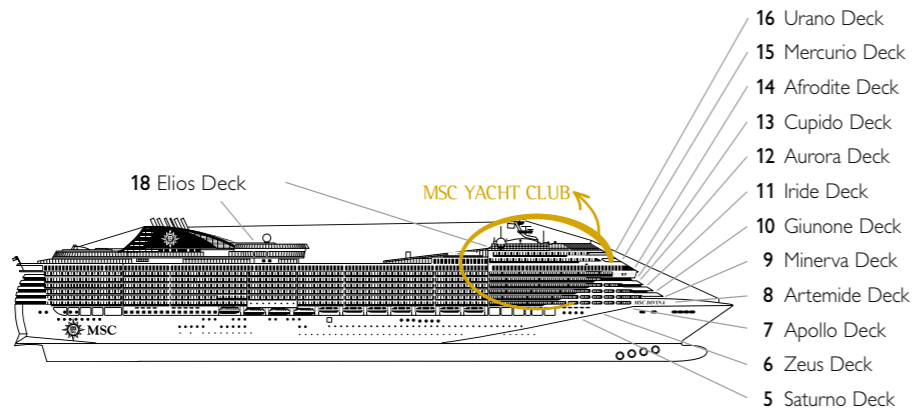

MSC Divina, deck by deck

1751 Cabins | 4345 Guests

Use the deck plans to select your ideal cabin. The scheme allows you to pinpoint the location, while the colors help you to distinguish the category.

CABIN CATEGORIES AND EXPERIENCES

BELLA > Inside
BELLA > Ocean View
BELLA > Balcony*
FANTASTICA > Inside
FANTASTICA > Ocean View
FANTASTICA > Balcony
FANTASTICA > SuperFamily Cabin
AUREA > Balcony
AUREA > Suite
MSC YACHT CLUB > Deluxe Suite
MSC YACHT CLUB > Executive & Family Suite
MSC YACHT CLUB > Royal Suite

LEGEND

- ▲ Sofa bed
- ◆ Double sofa bed
- 3rd bed is a bunk bed
- 3rd and 4th bed are bunks
- ↔ Connecting Cabins
- Executive & Family Suite MSC Yacht Club / Suite Aurea with panoramic sealed window
- H Cabin for guests with disabilities or reduced mobility
- ★ Juliet balcony
- Cabins with restricted views