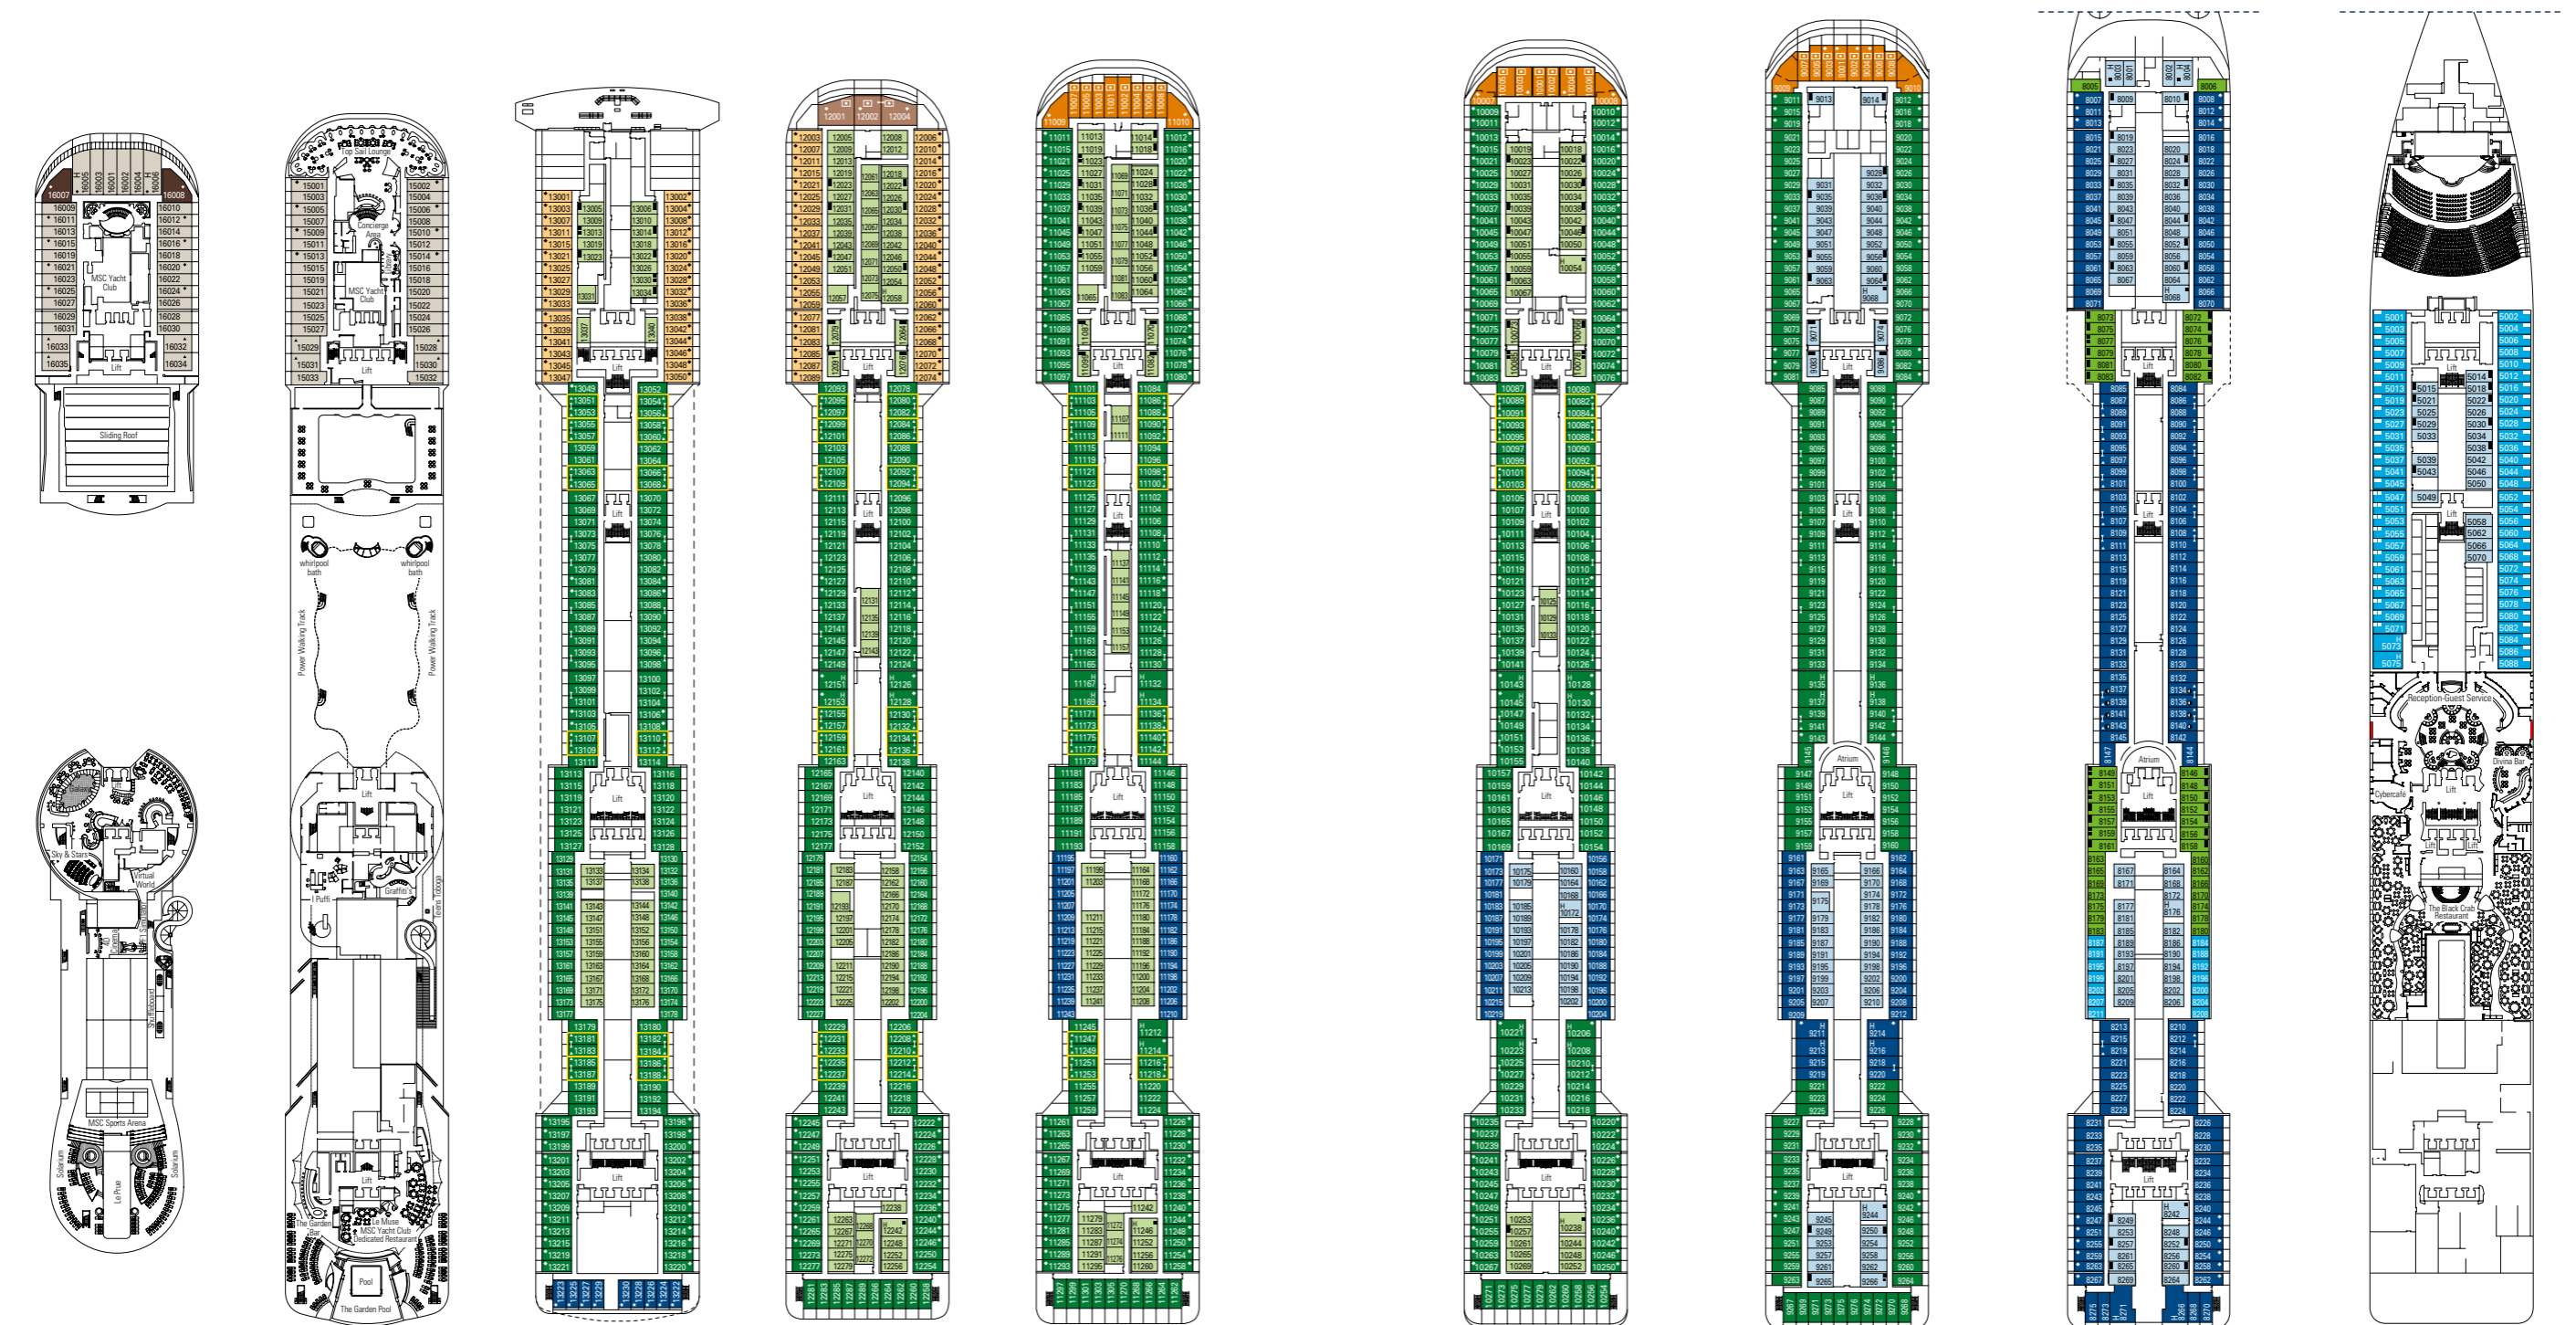

DECK 16 DECK 15 DECK 13 DECK 12 DECK 11 DECK 10 DECK 9 DECK 8 DECK 5

Data and descriptions are subject to change and will be verified at the time of booking.