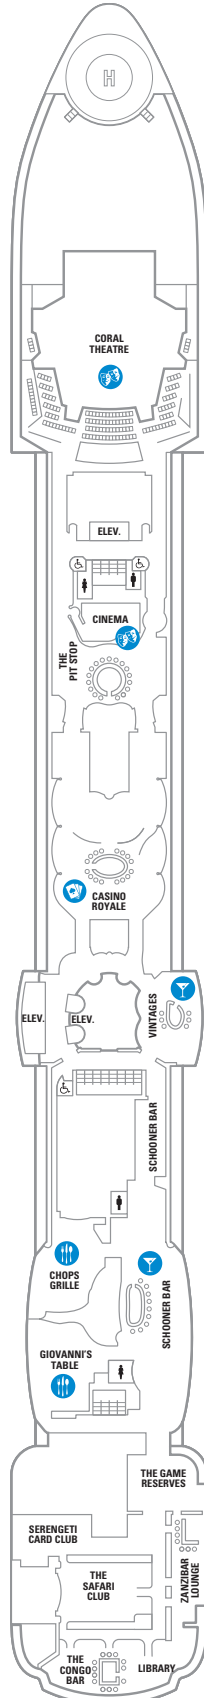

DECK 13

DECK 12

DECK 11

BALCONY 4B

LEGENDS

- △ Stateroom with sofa bed
- * Stateroom has third Pullman bed available
- + Stateroom has third and fourth Pullman beds available
- ◆ Stateroom with sofa bed and third Pullman bed available
- ‡ Stateroom has four additional Pullman beds available
- ↑ Connecting staterooms
- ♿ Indicates accessible staterooms
- ▣ Stateroom has an obstructed view

- ☺ Dining Venue
- ☺ Entertainment Area
- ☺ Bars & Lounges
- ☺ Kids & Teens Area
- ☺ Pool
- ☺ Spa
- ☺ Fitness
- ☺ Running Track
- ☺ Rock climbing
- ☺ FlowRider®
- ☺ Information
- ☺ Conference Center
- ☺ Shopping
- ☺ Casino

DECK 10

SUITES RS OS GS JS VT
 BALCONY 1B 3B 4B 2D 5D 6D
 INTERIOR 1V 3V 4V

DECK 9

SUITES OT
 BALCONY 1B 2B 3B 4B 1D 2D 5D 6D
 INTERIOR 1V 2V 3V 4V

DECK 8

SUITES OT
 BALCONY 4B 1D 2D 5D 6D
 OCEAN VIEW 1K 3N
 INTERIOR 1V 2V 3V 4V

DECK 7

SUITES **01**

BALCONY **4B 1D 2D 5D 6D**

OCEAN VIEW **1K 2M 3N**

INTERIOR **1V 2V 3V 4V**

DECK 6

DECK 5

DECK 4
 OCEAN VIEW 1N 2N 3N 8N
 INTERIOR 1V 2V 2W