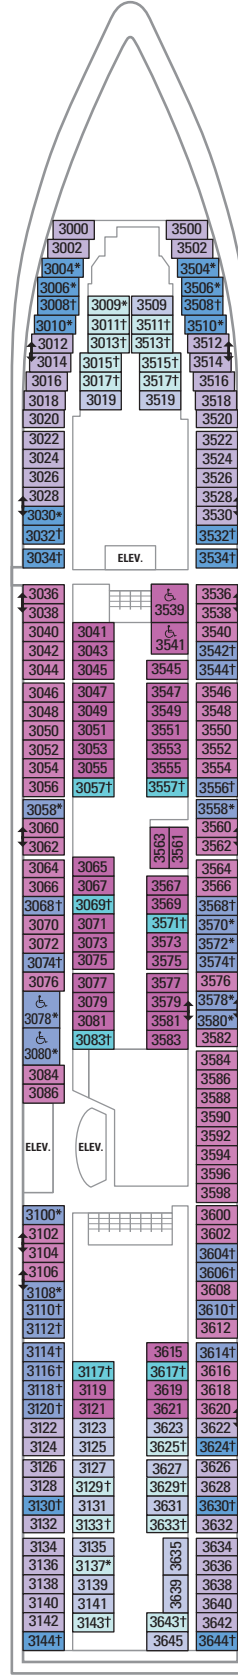

DECK 3
OCEAN VIEW 1N 2N 3N 8N
INTERIOR 1V 2V 3V 6V