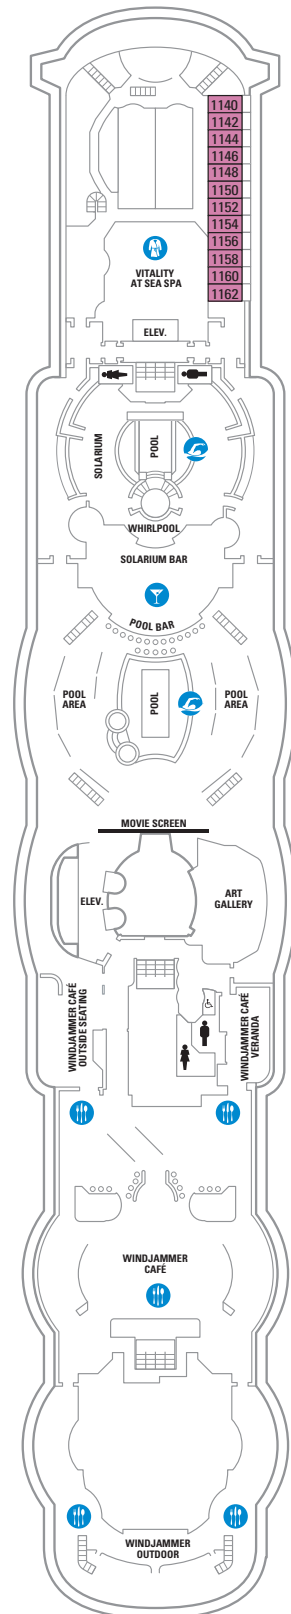

DECK 13

DECK 12

DECK 11

BALCONY 4B

LEGENDS

- △ Stateroom with sofa bed
- * Stateroom has third Pullman bed available
- + Stateroom has third and fourth Pullman beds available
- ◆ Stateroom with sofa bed and third Pullman bed available
- ‡ Stateroom has four additional Pullman beds available
- ↑ Connecting staterooms
- ♿ Indicates accessible staterooms
- ▣ Stateroom has an obstructed view

- ☺ Dining Venue
- ☺ Entertainment Area
- ☺ Bars & Lounges
- ☺ Kids & Teens Area
- ☺ Pool
- ☺ Spa
- ☺ Fitness
- ☺ Running Track
- ☺ Rock climbing
- ☺ FlowRider®
- ☺ Information
- ☺ Conference Center
- ☺ Shopping
- ☺ Casino

DECK 10

SUITES RS OS GS JS VT
 BALCONY 1B 3B 4B 2D 5D 6D
 INTERIOR 1V 3V 4V

DECK 9

SUITES OT
 BALCONY 1B 2B 3B 4B 1D 2D 5D 6D
 INTERIOR 1V 2V 3V 4V

DECK 8

SUITES OT
 BALCONY 4B 1D 2D 5D 6D
 OCEAN VIEW 1K 3N
 INTERIOR 1V 2V 3V 4V

DECK 7

SUITES **01**

BALCONY **4B 1D 2D 5D 6D**

OCEAN VIEW **1K 2M 3N**

INTERIOR **1V 2V 3V 4V**

DECK 6

DECK 5

DECK 4
 OCEAN VIEW 1N 2N 3N 8N
 INTERIOR 1V 2V 2W