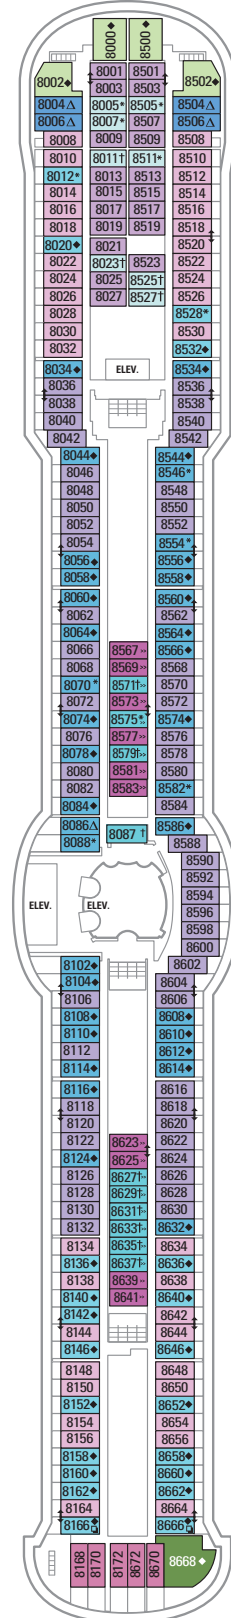

DECK 13

DECK 12

DECK 11

BALCONY 4B

LEGENDS

- △ Stateroom with sofa bed
- * Stateroom has third Pullman bed available
- + Stateroom has third and fourth Pullman beds available
- ◆ Stateroom with sofa bed and third Pullman bed available
- ‡ Stateroom has four additional Pullman beds available
- ↑ Connecting staterooms
- ♿ Indicates accessible staterooms
- ▣ Stateroom has an obstructed view

- ☺ Dining Venue
- ☺ Entertainment Area
- ☺ Bars & Lounges
- ☺ Kids & Teens Area
- ☺ Pool
- ☺ Spa
- ☺ Fitness
- ☺ Running Track
- ☺ Rock climbing
- ☺ FlowRider®
- ☺ Information
- ☺ Conference Center
- ☺ Shopping
- ☺ Casino

DECK 10

SUITES RS OS GS JS VT
 BALCONY 1B 3B 4B 2D 5D 6D
 INTERIOR 1V 3V 4V

DECK 9

SUITES OT
 BALCONY 1B 2B 3B 4B 1D 2D 5D 6D
 INTERIOR 1V 2V 3V 4V

DECK 8

SUITES OT
 BALCONY 4B 1D 2D 5D 6D
 OCEAN VIEW 1K 3N
 INTERIOR 1V 2V 3V 4V

DECK 7

SUITES **01**

BALCONY **4B 1D 2D 5D 6D**

OCEAN VIEW **1K 2M 3N**

INTERIOR **1V 2V 3V 4V**

DECK 6

DECK 5

DECK 4
 OCEAN VIEW 1N 2N 3N 8N
 INTERIOR 1V 2V 2W