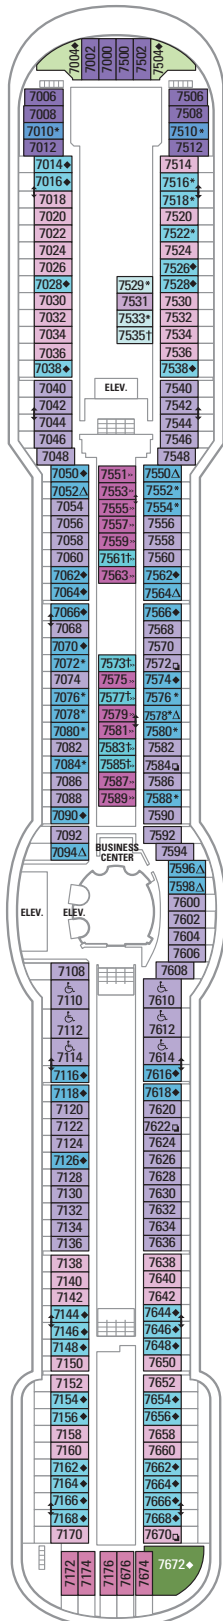

DECK 13

DECK 12

DECK 11

BALCONY 4B

LEGENDS

- △ Stateroom with sofa bed
- * Stateroom has third Pullman bed available
- + Stateroom has third and fourth Pullman beds available
- ◆ Stateroom with sofa bed and third Pullman bed available
- ‡ Stateroom has four additional Pullman beds available
- ↑ Connecting staterooms
- ♿ Indicates accessible staterooms
- ▣ Stateroom has an obstructed view

- ☺ Dining Venue
- ☺ Entertainment Area
- ☺ Bars & Lounges
- ☺ Kids & Teens Area
- ☺ Pool
- ☺ Spa
- ☺ Fitness
- ☺ Running Track
- ☺ Rock climbing
- ☺ FlowRider®
- ☺ Information
- ☺ Conference Center
- ☺ Shopping
- ☺ Casino

DECK 10

SUITES RS OS GS JS VT
 BALCONY 1B 3B 4B 2D 5D 6D
 INTERIOR 1V 3V 4V

DECK 9

SUITES OT
 BALCONY 1B 2B 3B 4B 1D 2D 5D 6D
 INTERIOR 1V 2V 3V 4V

DECK 8

SUITES OT
 BALCONY 4B 1D 2D 5D 6D
 OCEAN VIEW 1K 3N
 INTERIOR 1V 2V 3V 4V

DECK 7

SUITES **01**

BALCONY **4B 1D 2D 5D 6D**

OCEAN VIEW **1K 2M 3N**

INTERIOR **1V 2V 3V 4V**

DECK 6

DECK 5

DECK 4
 OCEAN VIEW 1N 2N 3N 8N
 INTERIOR 1V 2V 2W