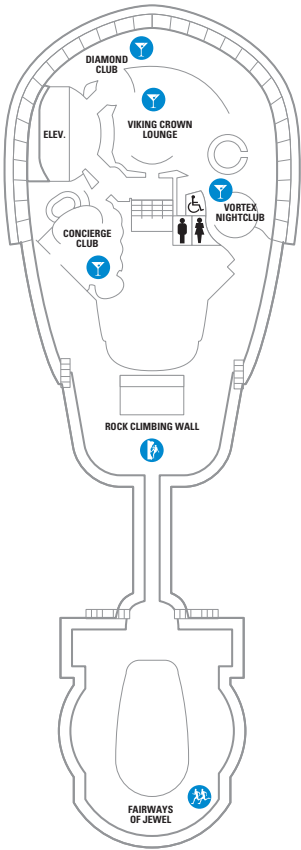

DECK 13

DECK 12

DECK 11

BALCONY 4B

LEGENDS

- △ Stateroom with sofa bed
- * Stateroom has third Pullman bed available
- + Stateroom has third and fourth Pullman beds available
- ◆ Stateroom with sofa bed and third Pullman bed available
- ‡ Stateroom has four additional Pullman beds available
- ↑ Connecting staterooms
- ♿ Indicates accessible staterooms
- ▣ Stateroom has an obstructed view

- ☺ Dining Venue
- ☺ Entertainment Area
- ☺ Bars & Lounges
- ☺ Kids & Teens Area
- ☺ Pool
- ☺ Spa
- ☺ Fitness
- ☺ Running Track
- ☺ Rock climbing
- ☺ FlowRider®
- ☺ Information
- ☺ Conference Center
- ☺ Shopping
- ☺ Casino

DECK 10

SUITES RS OS GS JS VT
 BALCONY 1B 3B 4B 2D 5D 6D
 INTERIOR 1V 3V 4V

DECK 9

SUITES OT
 BALCONY 1B 2B 3B 4B 1D 2D 5D 6D
 INTERIOR 1V 2V 3V 4V

DECK 8

SUITES OT
 BALCONY 4B 1D 2D 5D 6D
 OCEAN VIEW 1K 3N
 INTERIOR 1V 2V 3V 4V

DECK 7

SUITES **01**

BALCONY **4B 1D 2D 5D 6D**

OCEAN VIEW **1K 2M 3N**

INTERIOR **1V 2V 3V 4V**

DECK 6

DECK 5

DECK 4
 OCEAN VIEW 1N 2N 3N 8N
 INTERIOR 1V 2V 2W