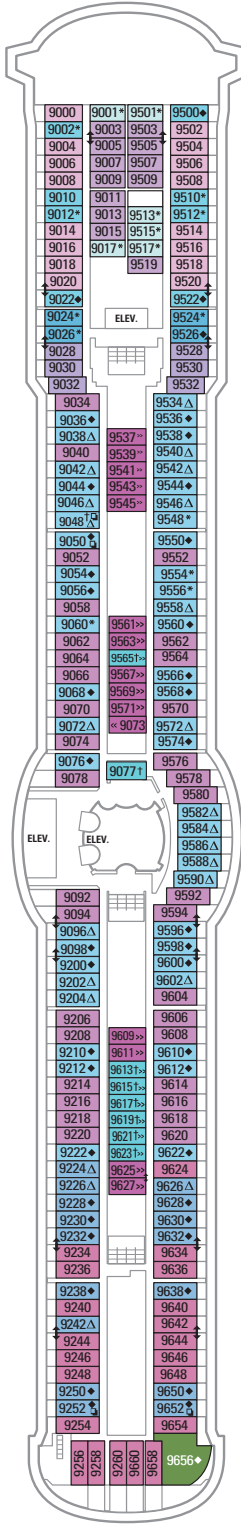

DECK 13

DECK 12

DECK 11

BALCONY 4B

LEGENDS

- △ Stateroom with sofa bed
- * Stateroom has third Pullman bed available
- + Stateroom has third and fourth Pullman beds available
- ◆ Stateroom with sofa bed and third Pullman bed available
- ‡ Stateroom has four additional Pullman beds available
- ↑ Connecting staterooms
- ♿ Indicates accessible staterooms
- ▣ Stateroom has an obstructed view

- ☺ Dining Venue
- ☺ Entertainment Area
- ☺ Bars & Lounges
- ☺ Kids & Teens Area
- ☺ Pool
- ☺ Spa
- ☺ Fitness
- ☺ Running Track
- ☺ Rock climbing
- ☺ FlowRider®
- ☺ Information
- ☺ Conference Center
- ☺ Shopping
- ☺ Casino

DECK 10

SUITES RS OS GS JS VT
 BALCONY 1B 3B 4B 2D 5D 6D
 INTERIOR 1V 3V 4V

DECK 9

SUITES OT
 BALCONY 1B 2B 3B 4B 1D 2D 5D 6D
 INTERIOR 1V 2V 3V 4V

DECK 8

SUITES OT
 BALCONY 4B 1D 2D 5D 6D
 OCEAN VIEW 1K 3N
 INTERIOR 1V 2V 3V 4V

DECK 7

SUITES **01**

BALCONY **4B 1D 2D 5D 6D**

OCEAN VIEW **1K 2M 3N**

INTERIOR **1V 2V 3V 4V**

DECK 6

DECK 5

DECK 4
 OCEAN VIEW 1N 2N 3N 8N
 INTERIOR 1V 2V 2W