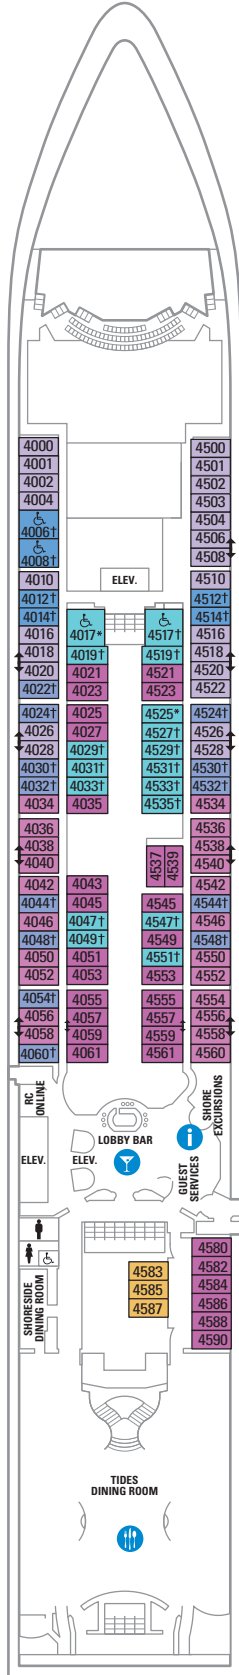

DECK 13

DECK 12

DECK 11

BALCONY 4B

LEGENDS

- △ Stateroom with sofa bed
- * Stateroom has third Pullman bed available
- + Stateroom has third and fourth Pullman beds available
- ◆ Stateroom with sofa bed and third Pullman bed available
- ‡ Stateroom has four additional Pullman beds available
- ↑ Connecting staterooms
- ♿ Indicates accessible staterooms
- ▣ Stateroom has an obstructed view

- ☺ Dining Venue
- ☺ Entertainment Area
- ☺ Bars & Lounges
- ☺ Kids & Teens Area
- ☺ Pool
- ☺ Spa
- ☺ Fitness
- ☺ Running Track
- ☺ Rock climbing
- ☺ FlowRider®
- ☺ Information
- ☺ Conference Center
- ☺ Shopping
- ☺ Casino

DECK 10

SUITES RS OS GS JS VT
 BALCONY 1B 3B 4B 2D 5D 6D
 INTERIOR 1V 3V 4V

DECK 9

SUITES OT
 BALCONY 1B 2B 3B 4B 1D 2D 5D 6D
 INTERIOR 1V 2V 3V 4V

DECK 8

SUITES OT
 BALCONY 4B 1D 2D 5D 6D
 OCEAN VIEW 1K 3N
 INTERIOR 1V 2V 3V 4V

DECK 7

SUITES **01**

BALCONY **4B 1D 2D 5D 6D**

OCEAN VIEW **1K 2M 3N**

INTERIOR **1V 2V 3V 4V**

DECK 6

DECK 5

DECK 4
 OCEAN VIEW 1N 2N 3N 8N
 INTERIOR 1V 2V 2W