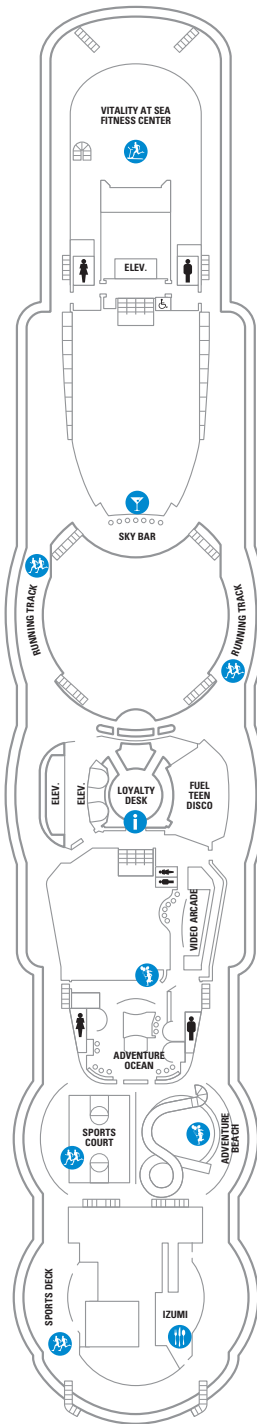

DECK 13

DECK 12

DECK 11

BALCONY 4B

LEGENDS

- △ Stateroom with sofa bed
- * Stateroom has third Pullman bed available
- + Stateroom has third and fourth Pullman beds available
- ◆ Stateroom with sofa bed and third Pullman bed available
- ‡ Stateroom has four additional Pullman beds available
- ↑ Connecting staterooms
- ♿ Indicates accessible staterooms
- ▣ Stateroom has an obstructed view

- ☺ Dining Venue
- ☺ Entertainment Area
- ☺ Bars & Lounges
- ☺ Kids & Teens Area
- ☺ Pool
- ☺ Spa
- ☺ Fitness
- ☺ Running Track
- ☺ Rock climbing
- ☺ FlowRider®
- ☺ Information
- ☺ Conference Center
- ☺ Shopping
- ☺ Casino

DECK 10

SUITES RS OS GS JS VT
 BALCONY 1B 3B 4B 2D 5D 6D
 INTERIOR 1V 3V 4V

DECK 9

SUITES OT
 BALCONY 1B 2B 3B 4B 1D 2D 5D 6D
 INTERIOR 1V 2V 3V 4V

DECK 8

SUITES OT
 BALCONY 4B 1D 2D 5D 6D
 OCEAN VIEW 1K 3N
 INTERIOR 1V 2V 3V 4V

DECK 7

SUITES **01**

BALCONY **4B 1D 2D 5D 6D**

OCEAN VIEW **1K 2M 3N**

INTERIOR **1V 2V 3V 4V**

DECK 6

DECK 5

DECK 4
 OCEAN VIEW 1N 2N 3N 8N
 INTERIOR 1V 2V 2W