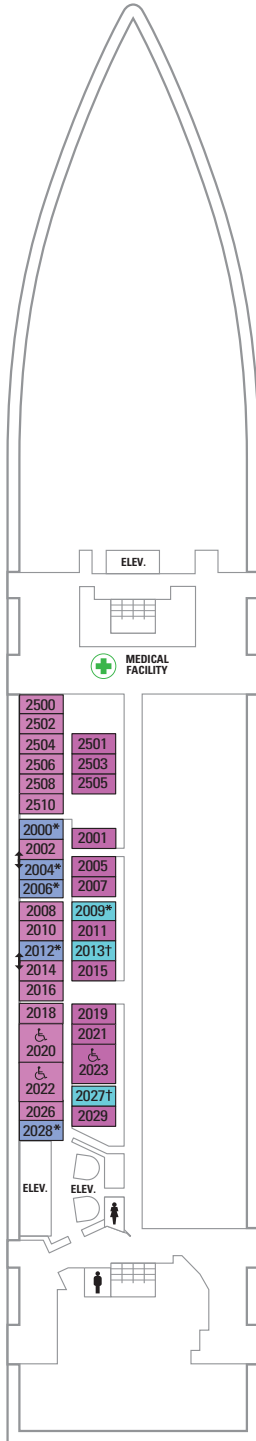

DECK 13

DECK 12

DECK 11

BALCONY 4B

LEGENDS

- △ Stateroom with sofa bed
- * Stateroom has third Pullman bed available
- + Stateroom has third and fourth Pullman beds available
- ◆ Stateroom with sofa bed and third Pullman bed available
- ‡ Stateroom has four additional Pullman beds available
- ↑ Connecting staterooms
- ♿ Indicates accessible staterooms
- ▣ Stateroom has an obstructed view

DECK 10

SUITES RS OS GS JS VT
 BALCONY 1B 3B 4B 2D 5D 6D
 INTERIOR 1V 3V 4V

DECK 9

SUITES OT
 BALCONY 1B 2B 3B 4B 1D 2D 5D 6D
 INTERIOR 1V 2V 3V 4V

DECK 8

SUITES OT
 BALCONY 4B 1D 2D 5D 6D
 OCEAN VIEW 1K 3N
 INTERIOR 1V 2V 3V 4V

DECK 7

SUITES **01**

BALCONY **4B 1D 2D 5D 6D**

OCEAN VIEW **1K 2M 3N**

INTERIOR **1V 2V 3V 4V**

DECK 6

DECK 5

DECK 4
 OCEAN VIEW 1N 2N 3N 8N
 INTERIOR 1V 2V 2W

DECK 3
 OCEAN VIEW 1N 2N 3N 8N
 INTERIOR 1V 2V 3V 6V

SUITES

RS **Royal Suite - 1 Bedroom** - Bedroom with king-size bed, and private bathroom with tub, double sink and bidet. Private balcony, living room with queen-size sofa bed and baby grand piano. Stateroom: 1,001 sq. ft. Balcony: 106 sq. ft.