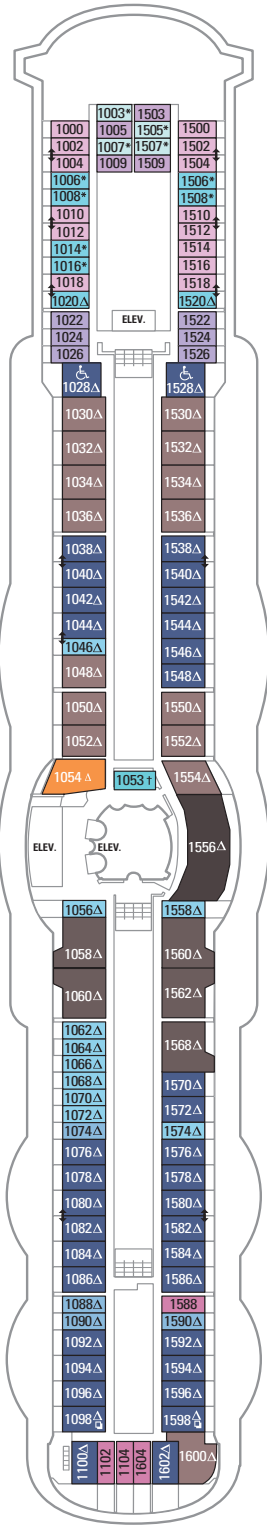

DECK 13

DECK 12

DECK 11

BALCONY 4B

LEGENDS

- △ Stateroom with sofa bed
- * Stateroom has third Pullman bed available
- + Stateroom has third and fourth Pullman beds available
- ◆ Stateroom with sofa bed and third Pullman bed available
- ‡ Stateroom has four additional Pullman beds available
- ↑ Connecting staterooms
- ♿ Indicates accessible staterooms
- ▣ Stateroom has an obstructed view

- ☺ Dining Venue
- ☺ Entertainment Area
- ☺ Bars & Lounges
- ☺ Kids & Teens Area
- ☺ Pool
- ☺ Spa
- ☺ Fitness
- ☺ Running Track
- ☺ Rock climbing
- ☺ FlowRider®
- ☺ Information
- ☺ Conference Center
- ☺ Shopping
- ☺ Casino

DECK 10

SUITES RS OS GS JS VT
 BALCONY 1B 3B 4B 2D 5D 6D
 INTERIOR 1V 3V 4V

DECK 9

SUITES OT
 BALCONY 1B 2B 3B 4B 1D 2D 5D 6D
 INTERIOR 1V 2V 3V 4V

DECK 8

SUITES OT
 BALCONY 4B 1D 2D 5D 6D
 OCEAN VIEW 1K 3N
 INTERIOR 1V 2V 3V 4V

DECK 7

SUITES **01**

BALCONY **4B 1D 2D 5D 6D**

OCEAN VIEW **1K 2M 3N**

INTERIOR **1V 2V 3V 4V**

DECK 6

DECK 5

DECK 4
 OCEAN VIEW 1N 2N 3N 8N
 INTERIOR 1V 2V 2W