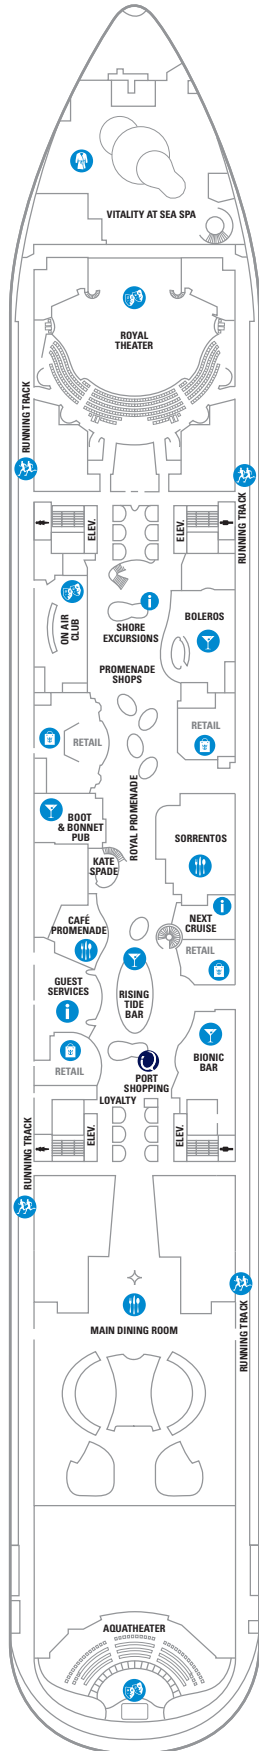

DECK 18

SUITES REFLECTING SECOND STORY OF LOFTS ON DECK 17

DECK 17

SUITES RL TL L1 L2

DECK 16

LEGENDS

- △ Stateroom with sofa bed
 - * Stateroom has third Pullman bed available
 - + Stateroom has third and fourth Pullman beds available
 - ◆ Stateroom with sofa bed and third Pullman bed available
 - ‡ Stateroom has four additional Pullman beds available
 - ↑ Connecting staterooms
 - ♿ Indicates accessible staterooms
 - ▣ Stateroom has an obstructed view
-
- 🍷 Dining Venue
 - 🎮 Entertainment Area
 - 🍹 Bars & Lounges
 - 👶 Kids & Teens Area
 - 🏊 Pool
 - ♨ Spa
 - 🏋 Fitness
 - 🏃 Running Track
 - 🧗 Rock climbing
 - 🌊 FlowRider®
 - ℹ Information
 - 🏢 Conference Center
 - 🛍 Shopping
 - 🎰 Casino

DECK 11

SUITES **A3 OS GS J4**

BALCONY **1A 1C 2C 1D 2D SD 6D**

BOARDWALK VIEW BALCONY **1I 2I 4I**

CENTRAL PARK VIEW BALCONY **1J 2J**

OCEAN VIEW **1K 6N**

INTERIOR **1R 4U 1V 3V 4V**

DECK 10

BALCONY **1C 2C 1D 4D 7D 8D**

BOARDWALK VIEW BALCONY **1I 2I 4I**

OCEAN VIEW **6N**

INTERIOR **1S 4U 1V 3V 6V**

DECK 8

SUITES A1 GS J3 J4
 BALCONY 1C 2C 1D 4D 7D 8D
 BOARDWALK VIEW BALCONY 1I 2I 4I
 OCEAN VIEW 6N
 INTERIOR 4U 3V 6V

DECK 7

SUITES GS J3 J4
 BALCONY 1A 2C 1D 4D 7D 8D
 OCEAN VIEW 6N
 INTERIOR 1T 4U 1V 2V 3V 6V

DECK 6

SUITES GS J3 J4
 BALCONY 1C 2C 1D 4D 7D 8D
 INTERIOR 4U 1V 2V 3V 6V

DECK 5

DECK 4

OCEAN VIEW 2O
INTERIOR 2W