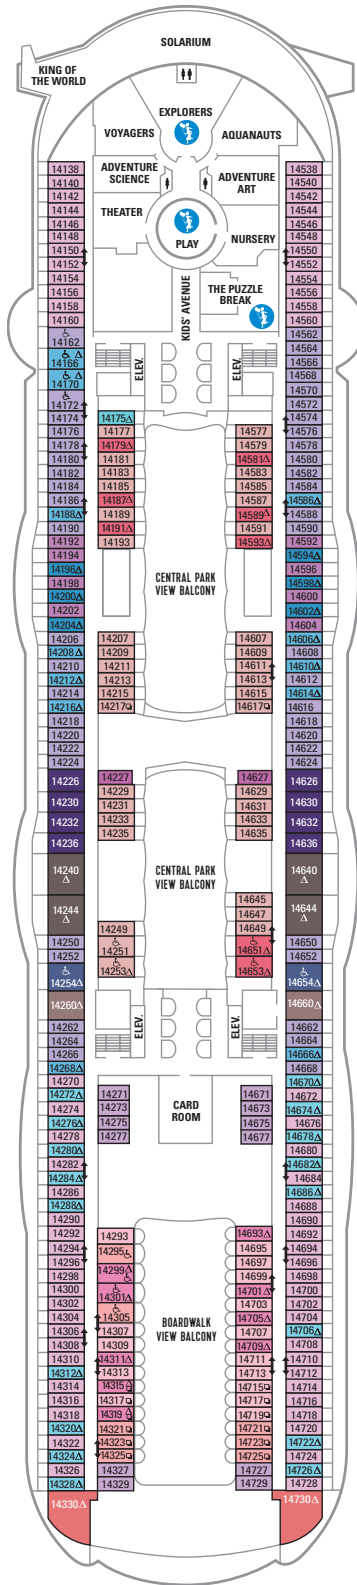

DECK 18

SUITES REFLECTING SECOND STORY OF LOFTS ON DECK 17

DECK 17

SUITES RL TL L1 L2

DECK 16

LEGENDS

- △ Stateroom with sofa bed
 - * Stateroom has third Pullman bed available
 - + Stateroom has third and fourth Pullman beds available
 - ◆ Stateroom with sofa bed and third Pullman bed available
 - ‡ Stateroom has four additional Pullman beds available
 - ↑ Connecting staterooms
 - ♿ Indicates accessible staterooms
 - ▣ Stateroom has an obstructed view
-
- 🍷 Dining Venue
 - 🎮 Entertainment Area
 - 🍹 Bars & Lounges
 - 👶 Kids & Teens Area
 - 🏊 Pool
 - ♨ Spa
 - 🏋 Fitness
 - 🏃 Running Track
 - 🧗 Rock climbing
 - 🌊 FlowRider®
 - ℹ Information
 - 🏢 Conference Center
 - 🛍 Shopping
 - 🎰 Casino

DECK 15

DECK 14

DECK 12

SUITES A4 OS GS J3 J4
 BALCONY 1C 2C 1D 2D 5D 6D
 BOARDWALK VIEW BALCONY 1I 2I 4I
 CENTRAL PARK VIEW BALCONY 1J 2J
 INTERIOR 1V 2V 4V

SUITES VS A3 OS GS J4
 BALCONY 1C 2C 1D 2D 5D 6D
 BOARDWALK VIEW BALCONY 1I 2I 4I
 CENTRAL PARK VIEW BALCONY 1J 2J
 INTERIOR 1V 2V 4V

DECK 11

SUITES **A3 OS GS J4**

BALCONY **1A 1C 2C 1D 2D SD 6D**

BOARDWALK VIEW BALCONY **1I 2I 4I**

CENTRAL PARK VIEW BALCONY **1J 2J**

OCEAN VIEW **1K 6N**

INTERIOR **1R 4U 1V 3V 4V**

DECK 10