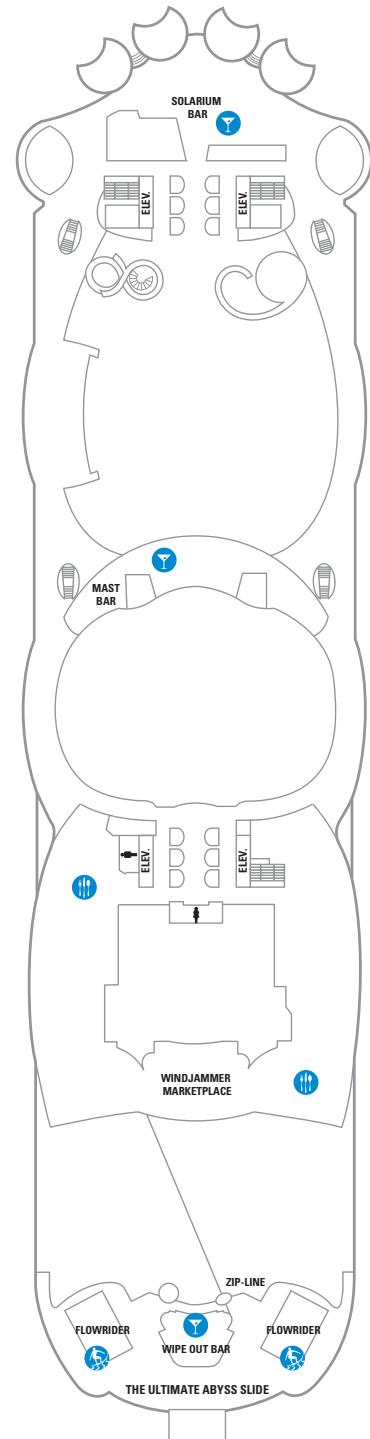

DECK 18

SUITES REFLECTING SECOND STORY OF LOFTS ON DECK 17

DECK 17

SUITES RL TL L1 L2

DECK 16

LEGENDS

- △ Stateroom with sofa bed
 - * Stateroom has third Pullman bed available
 - + Stateroom has third and fourth Pullman beds available
 - ◆ Stateroom with sofa bed and third Pullman bed available
 - ‡ Stateroom has four additional Pullman beds available
 - ↑ Connecting staterooms
 - ♿ Indicates accessible staterooms
 - ▣ Stateroom has an obstructed view
-
- 🍷 Dining Venue
 - 🎮 Entertainment Area
 - 🍹 Bars & Lounges
 - 👶 Kids & Teens Area
 - 🏊 Pool
 - ♨ Spa
 - 🏋 Fitness
 - 🏃 Running Track
 - 🧗 Rock climbing
 - 🌊 FlowRider®
 - ℹ Information
 - 🏢 Conference Center
 - 🛍 Shopping
 - 🎰 Casino

DECK 15

DECK 14

DECK 12

SUITES A4 OS GS J3 J4
 BALCONY 1C 2C 1D 2D 5D 6D
 BOARDWALK VIEW BALCONY 1I 2I 4I
 CENTRAL PARK VIEW BALCONY 1J 2J
 INTERIOR 1V 2V 4V

SUITES VS A3 OS GS J4
 BALCONY 1C 2C 1D 2D 5D 6D
 BOARDWALK VIEW BALCONY 1I 2I 4I
 CENTRAL PARK VIEW BALCONY 1J 2J
 INTERIOR 1V 2V 4V

DECK 11

SUITES **A3 OS GS J4**

BALCONY **1A 1C 2C 1D 2D SD 6D**

BOARDWALK VIEW BALCONY **1I 2I 4I**

CENTRAL PARK VIEW BALCONY **1J 2J**

OCEAN VIEW **1K 6N**

INTERIOR **1R 4U 1V 3V 4V**

DECK 10