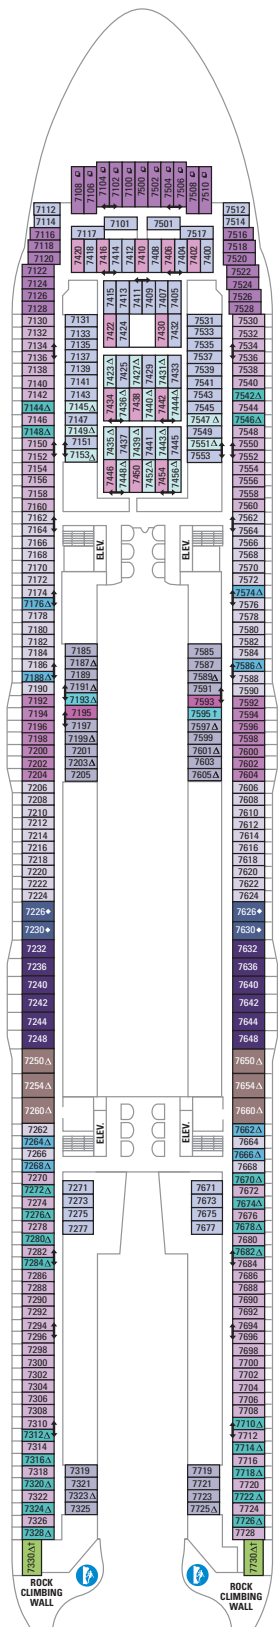

DECK 7

SUITES GS J3 J4
BALCONY 1A 2C 1D 4D 7D 8D
OCEAN VIEW 6N
INTERIOR 1T 4U 1V 2V 3V 6V