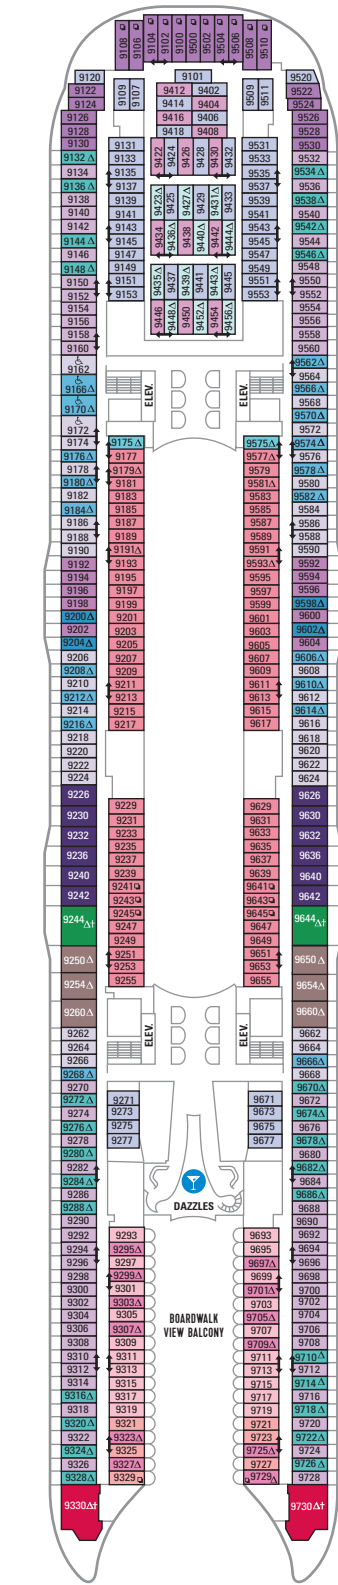

DECK 9

SUITES **A2 GT GS J4**

BALCONY **1C 2C 1D 4D 7D 8D**

BOARDWALK VIEW BALCONY **1I 2I 4I**

OCEAN VIEW **6N**

INTERIOR **1S 4U 1V 3V 6V**