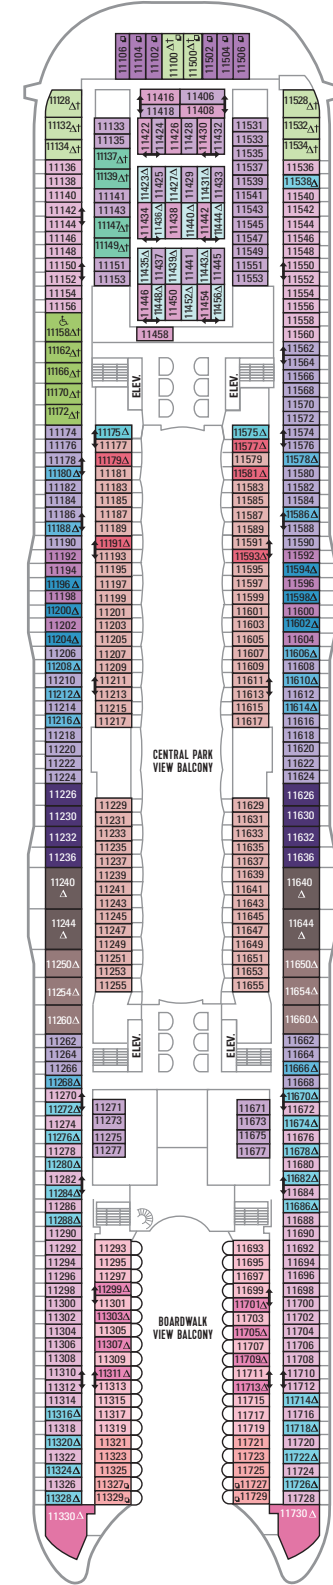

DECK 18

SUITES REFLECTING SECOND STORY OF LOFTS ON DECK 17

DECK 17

SUITES RL TL L1 L2

DECK 16

LEGENDS

- △ Stateroom with sofa bed
 - * Stateroom has third Pullman bed available
 - + Stateroom has third and fourth Pullman beds available
 - ◆ Stateroom with sofa bed and third Pullman bed available
 - ‡ Stateroom has four additional Pullman beds available
 - ↑ Connecting staterooms
 - ♿ Indicates accessible staterooms
 - ▣ Stateroom has an obstructed view
-
- 🍷 Dining Venue
 - 🎮 Entertainment Area
 - 🍹 Bars & Lounges
 - 👶 Kids & Teens Area
 - 🏊 Pool
 - ♨ Spa
 - 🏋 Fitness
 - 🏃 Running Track
 - 🧗 Rock climbing
 - 🌊 FlowRider®
 - ℹ Information
 - 🏢 Conference Center
 - 🛍 Shopping
 - 🎰 Casino

DECK 15

DECK 14

DECK 12

SUITES A4 OS GS J3 J4
 BALCONY 1C 2C 1D 2D 5D 6D
 BOARDWALK VIEW BALCONY 1I 2I 4I
 CENTRAL PARK VIEW BALCONY 1J 2J
 INTERIOR 1V 2V 4V

SUITES VS A3 OS GS J4
 BALCONY 1C 2C 1D 2D 5D 6D
 BOARDWALK VIEW BALCONY 1I 2I 4I
 CENTRAL PARK VIEW BALCONY 1J 2J
 INTERIOR 1V 2V 4V

DECK 11

SUITES **A3 OS GS J4**

BALCONY **1A 1C 2C 1D 2D SD 6D**

BOARDWALK VIEW BALCONY **1I 2I 4I**

CENTRAL PARK VIEW BALCONY **1J 2J**

OCEAN VIEW **1K 6N**

INTERIOR **1R 4U 1V 3V 4V**

DECK 10

SUITES **A2 OS GT GS J4**

BALCONY **1C 2C 1D 2D SD 6D**

BOARDWALK VIEW BALCONY **1I 2I 4I**

CENTRAL PARK VIEW BALCONY **1J 2J**

OCEAN VIEW **6N**

INTERIOR **4U 1V 3V 4V**

DECK 9

SUITES **A2 GT GS J4**