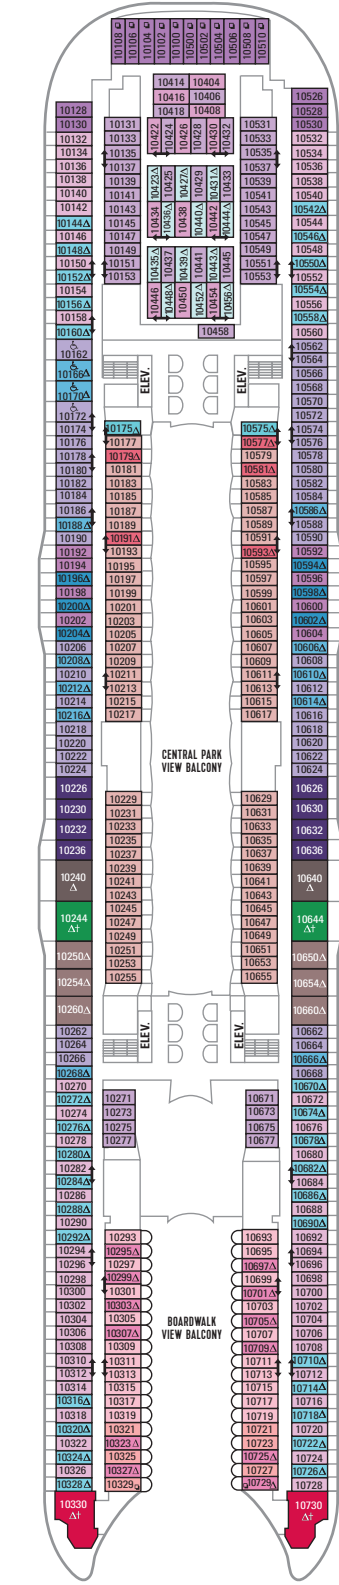

DECK 18

SUITES REFLECTING SECOND STORY OF LOFTS ON DECK 17

DECK 17

SUITES RL TL L1 L2

DECK 16

LEGENDS

- △ Stateroom with sofa bed
 - * Stateroom has third Pullman bed available
 - + Stateroom has third and fourth Pullman beds available
 - ◆ Stateroom with sofa bed and third Pullman bed available
 - ‡ Stateroom has four additional Pullman beds available
 - ↑ Connecting staterooms
 - ♿ Indicates accessible staterooms
 - ▣ Stateroom has an obstructed view
-
- 🍷 Dining Venue
 - 🎮 Entertainment Area
 - 🍹 Bars & Lounges
 - 👶 Kids & Teens Area
 - 🏊 Pool
 - ♨ Spa
 - 🏋 Fitness
 - 🏃 Running Track
 - 🧗 Rock climbing
 - 🌊 FlowRider®
 - ℹ Information
 - 🏢 Conference Center
 - 🛍 Shopping
 - 🎰 Casino

DECK 15

DECK 14

DECK 12

SUITES A4 OS GS J3 J4
 BALCONY 1C 2C 1D 2D 5D 6D
 BOARDWALK VIEW BALCONY 1I 2I 4I
 CENTRAL PARK VIEW BALCONY 1J 2J
 INTERIOR 1V 2V 4V

SUITES VS A3 OS GS J4
 BALCONY 1C 2C 1D 2D 5D 6D
 BOARDWALK VIEW BALCONY 1I 2I 4I
 CENTRAL PARK VIEW BALCONY 1J 2J
 INTERIOR 1V 2V 4V

DECK 11

SUITES **A3 OS GS J4**

BALCONY **1A 1C 2C 1D 2D SD 6D**

BOARDWALK VIEW BALCONY **1I 2I 4I**

CENTRAL PARK VIEW BALCONY **1J 2J**

OCEAN VIEW **1K 6N**

INTERIOR **1R 4U 1V 3V 4V**

DECK 10

SUITES **A2 OS GT GS J4**

BALCONY **1C 2C 1D 2D SD 6D**

BOARDWALK VIEW BALCONY **1I 2I 4I**

CENTRAL PARK VIEW BALCONY **1J 2J**

OCEAN VIEW **6N**

INTERIOR **4U 1V 3V 4V**

DECK 9

SUITES **A2 GT GS J4**