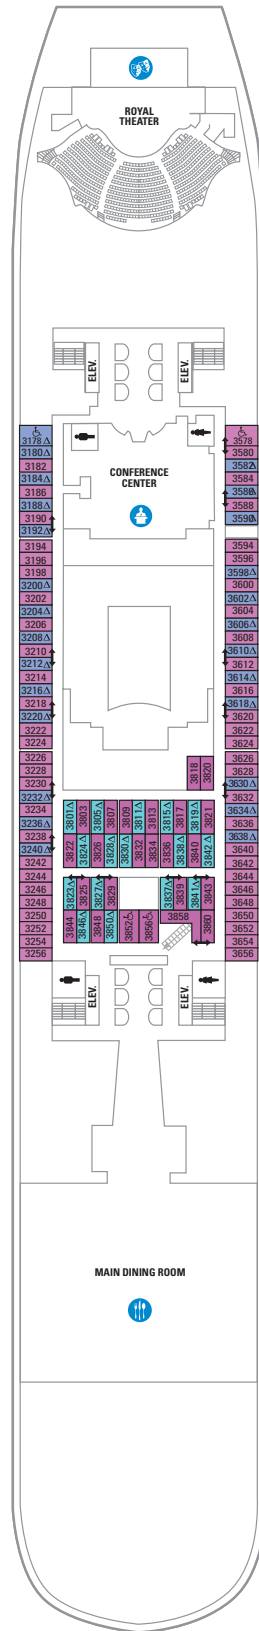

DECK 3

OCEAN VIEW 1N 2N
INTERIOR 1V 2V