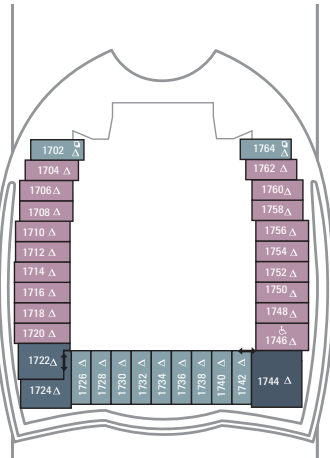

DECK 18

SUITES REFLECTING SECOND STORY OF LOFTS ON DECK 17

DECK 17

SUITES RL TL L1 L2

DECK 16

LEGENDS

- △ Stateroom with sofa bed
 - * Stateroom has third Pullman bed available
 - + Stateroom has third and fourth Pullman beds available
 - ◆ Stateroom with sofa bed and third Pullman bed available
 - ‡ Stateroom has four additional Pullman beds available
 - ↑ Connecting staterooms
 - ♿ Indicates accessible staterooms
 - ▣ Stateroom has an obstructed view
-
- 🍷 Dining Venue
 - 🎮 Entertainment Area
 - 🍹 Bars & Lounges
 - 👶 Kids & Teens Area
 - 🏊 Pool
 - ♨ Spa
 - 🏋 Fitness
 - 🏃 Running Track
 - 🧗 Rock climbing
 - 🌊 FlowRider®
 - ℹ Information
 - 🏢 Conference Center
 - 🛍 Shopping
 - 🎰 Casino

DECK 15

DECK 14

DECK 12

SUITES A4 OS GS J3 J4
 BALCONY 1C 2C 1D 2D 5D 6D
 BOARDWALK VIEW BALCONY 1I 2I 4I
 CENTRAL PARK VIEW BALCONY 1J 2J
 INTERIOR 1V 2V 4V

SUITES VS A3 OS GS J4
 BALCONY 1C 2C 1D 2D 5D 6D
 BOARDWALK VIEW BALCONY 1I 2I 4I
 CENTRAL PARK VIEW BALCONY 1J 2J
 INTERIOR 1V 2V 4V

DECK 11

SUITES **A3 OS GS J4**

BALCONY **1A 1C 2C 1D 2D SD 6D**

BOARDWALK VIEW BALCONY **1I 2I 4I**

CENTRAL PARK VIEW BALCONY **1J 2J**

OCEAN VIEW **1K 6N**

INTERIOR **1R 4U 1V 3V 4V**

DECK 10