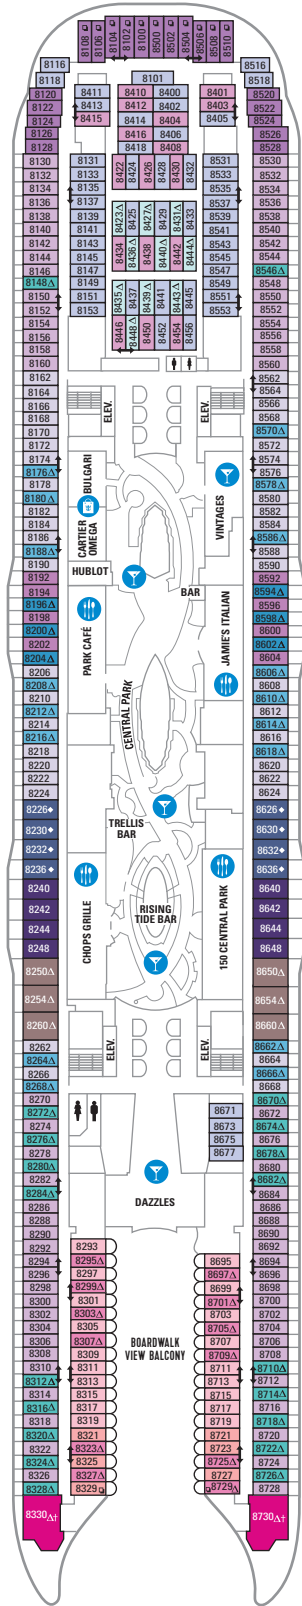

DECK 18

SUITES REFLECTING SECOND STORY OF LOFTS ON DECK 17

DECK 17

SUITES RL TL L1 L2

DECK 16

LEGENDS

- △ Stateroom with sofa bed
 - * Stateroom has third Pullman bed available
 - + Stateroom has third and fourth Pullman beds available
 - ◆ Stateroom with sofa bed and third Pullman bed available
 - ‡ Stateroom has four additional Pullman beds available
 - ↑ Connecting staterooms
 - ♿ Indicates accessible staterooms
 - ▣ Stateroom has an obstructed view
-
- 🍷 Dining Venue
 - 🎮 Entertainment Area
 - 🍹 Bars & Lounges
 - 👶 Kids & Teens Area
 - 🏊 Pool
 - ♨ Spa
 - 🏋 Fitness
 - 🏃 Running Track
 - 🧗 Rock climbing
 - 🌊 FlowRider®
 - ℹ Information
 - 🏢 Conference Center
 - 🛍 Shopping
 - 🎰 Casino

DECK 15

DECK 14

DECK 12

SUITES A4 OS GS J3 J4
 BALCONY 1C 2C 1D 2D 5D 6D
 BOARDWALK VIEW BALCONY 1I 2I 4I
 CENTRAL PARK VIEW BALCONY 1J 2J
 INTERIOR 1V 2V 4V

SUITES VS A3 OS GS J4
 BALCONY 1C 2C 1D 2D 5D 6D
 BOARDWALK VIEW BALCONY 1I 2I 4I
 CENTRAL PARK VIEW BALCONY 1J 2J
 INTERIOR 1V 2V 4V

DECK 11

SUITES **A3 OS GS J4**

BALCONY **1A 1C 2C 1D 2D SD 6D**

BOARDWALK VIEW BALCONY **1I 2I 4I**

CENTRAL PARK VIEW BALCONY **1J 2J**

OCEAN VIEW **1K 6N**

INTERIOR **1R 4U 1V 3V 4V**

DECK 10

BALCONY **1C 2C 1D 4D 7D 8D**

BOARDWALK VIEW BALCONY **1I 2I 4I**

OCEAN VIEW **6N**

INTERIOR **1S 4U 1V 3V 6V**

DECK 8

SUITES A1 GS J3 J4
 BALCONY 1C 2C 1D 4D 7D 8D
 BOARDWALK VIEW BALCONY 1I 2I 4I
 OCEAN VIEW 6N
 INTERIOR 4U 3V 6V