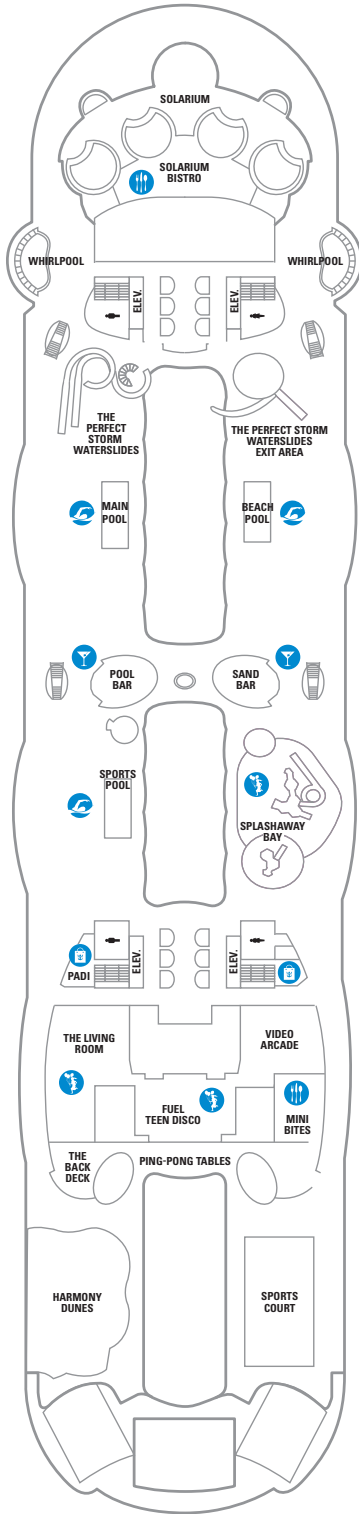

DECK 18

SUITES REFLECTING SECOND STORY OF LOFTS ON DECK 17

DECK 17

SUITES RL TL L1 L2

DECK 16

LEGENDS

- △ Stateroom with sofa bed
 - * Stateroom has third Pullman bed available
 - + Stateroom has third and fourth Pullman beds available
 - ◆ Stateroom with sofa bed and third Pullman bed available
 - ‡ Stateroom has four additional Pullman beds available
 - ↑ Connecting staterooms
 - ♿ Indicates accessible staterooms
 - ▣ Stateroom has an obstructed view
-
- 🍷 Dining Venue
 - 🎮 Entertainment Area
 - 🍹 Bars & Lounges
 - 👶 Kids & Teens Area
 - 🏊 Pool
 - ♨ Spa
 - 🏋 Fitness
 - 🏃 Running Track
 - 🧗 Rock climbing
 - 🌊 FlowRider®
 - ℹ Information
 - 🏢 Conference Center
 - 🛍 Shopping
 - 🎰 Casino

DECK 15

DECK 14

DECK 12

SUITES A4 OS GS J3 J4
 BALCONY 1C 2C 1D 2D 5D 6D
 BOARDWALK VIEW BALCONY 1I 2I 4I
 CENTRAL PARK VIEW BALCONY 1J 2J
 INTERIOR 1V 2V 4V

SUITES VS A3 OS GS J4
 BALCONY 1C 2C 1D 2D 5D 6D
 BOARDWALK VIEW BALCONY 1I 2I 4I
 CENTRAL PARK VIEW BALCONY 1J 2J
 INTERIOR 1V 2V 4V

DECK 11

SUITES **A3 OS GS J4**

BALCONY **1A 1C 2C 1D 2D SD 6D**

BOARDWALK VIEW BALCONY **1I 2I 4I**

CENTRAL PARK VIEW BALCONY **1J 2J**

OCEAN VIEW **1K 6N**

INTERIOR **1R 4U 1V 3V 4V**

DECK 10