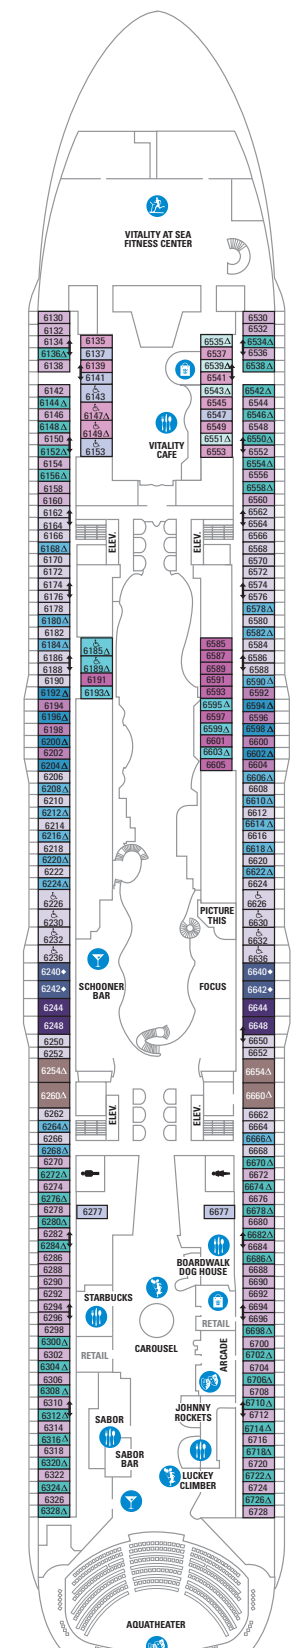

DECK 6

SUITES GS J3 J4
BALCONY 1C 2C 1D 4D 7D 8D
INTERIOR 4U 1V 2V 3V 6V