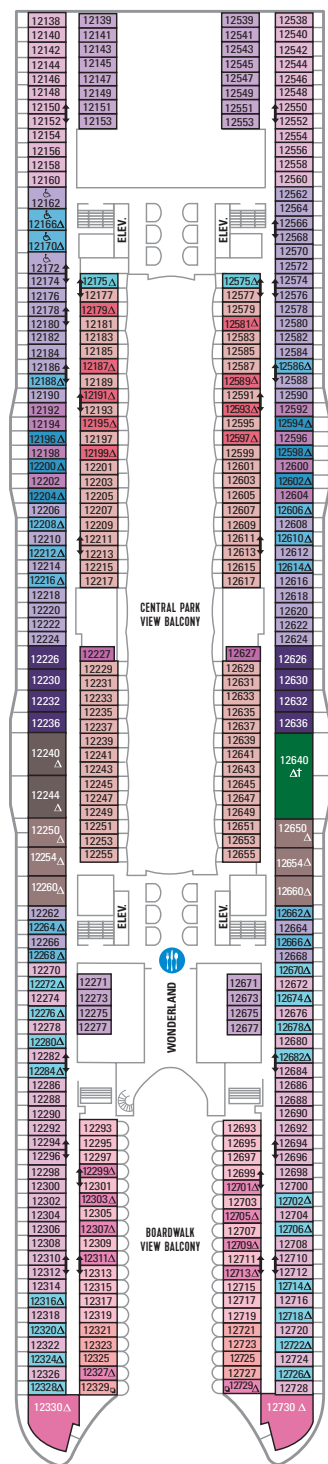

DECK 18

SUITES REFLECTING SECOND STORY OF LOFTS ON DECK 17

DECK 17

SUITES RL TL L1 L2

DECK 16

LEGENDS

- △ Stateroom with sofa bed
 - * Stateroom has third Pullman bed available
 - + Stateroom has third and fourth Pullman beds available
 - ◆ Stateroom with sofa bed and third Pullman bed available
 - ‡ Stateroom has four additional Pullman beds available
 - ↑ Connecting staterooms
 - ♿ Indicates accessible staterooms
 - ▣ Stateroom has an obstructed view
-
- 🍷 Dining Venue
 - 🎮 Entertainment Area
 - 🍹 Bars & Lounges
 - 👶 Kids & Teens Area
 - 🏊 Pool
 - ♨ Spa
 - 🏋 Fitness
 - 🏃 Running Track
 - 🧗 Rock climbing
 - 🌊 FlowRider®
 - ℹ Information
 - 🏢 Conference Center
 - 🛍 Shopping
 - 🎰 Casino

DECK 15

DECK 14

DECK 12

SUITES A4 OS GS J3 J4
 BALCONY 1C 2C 1D 2D 5D 6D
 BOARDWALK VIEW BALCONY 1I 2I 4I
 CENTRAL PARK VIEW BALCONY 1J 2J
 INTERIOR 1V 2V 4V

SUITES VS A3 OS GS J4
 BALCONY 1C 2C 1D 2D 5D 6D
 BOARDWALK VIEW BALCONY 1I 2I 4I
 CENTRAL PARK VIEW BALCONY 1J 2J
 INTERIOR 1V 2V 4V

DECK 11

SUITES **A3 OS GS J4**

BALCONY **1A 1C 2C 1D 2D SD 6D**

BOARDWALK VIEW BALCONY **1I 2I 4I**

CENTRAL PARK VIEW BALCONY **1J 2J**

OCEAN VIEW **1K 6N**

INTERIOR **1R 4U 1V 3V 4V**

DECK 10

BALCONY **1C 2C 1D 4D 7D 8D**

BOARDWALK VIEW BALCONY **1I 2I 4I**

OCEAN VIEW **6N**

INTERIOR **1S 4U 1V 3V 6V**

DECK 8

SUITES A1 GS J3 J4
 BALCONY 1C 2C 1D 4D 7D 8D
 BOARDWALK VIEW BALCONY 1I 2I 4I
 OCEAN VIEW 6N
 INTERIOR 4U 3V 6V