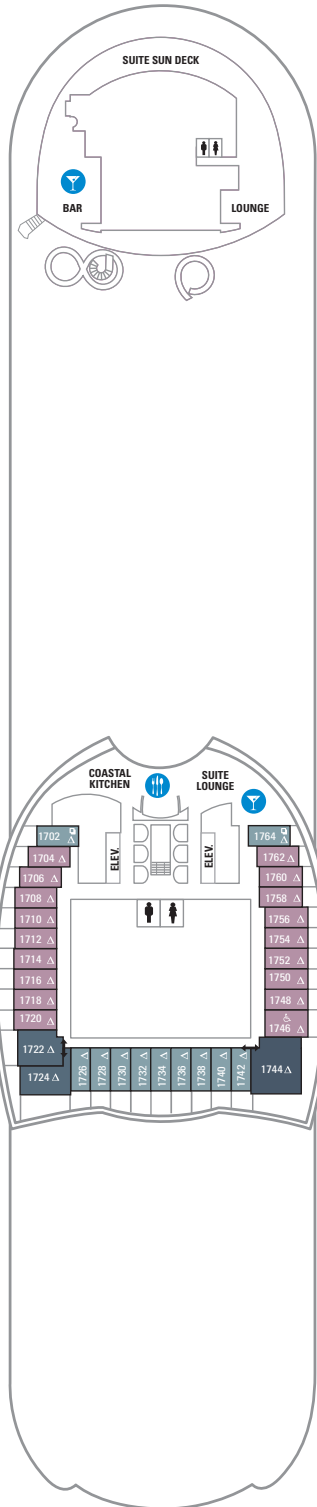

DECK 18

SUITES REFLECTING SECOND STORY OF LOFTS ON DECK 17

DECK 17

SUITES RL TL L1 L2

DECK 16

LEGENDS

- △ Stateroom with sofa bed
 - * Stateroom has third Pullman bed available
 - + Stateroom has third and fourth Pullman beds available
 - ◆ Stateroom with sofa bed and third Pullman bed available
 - ‡ Stateroom has four additional Pullman beds available
 - ↑ Connecting staterooms
 - ♿ Indicates accessible staterooms
 - ▣ Stateroom has an obstructed view
-
- 🍷 Dining Venue
 - 🎮 Entertainment Area
 - 🍹 Bars & Lounges
 - 👶 Kids & Teens Area
 - 🏊 Pool
 - ♨ Spa
 - 🏋 Fitness
 - 🏃 Running Track
 - 🧗 Rock climbing
 - 🌊 FlowRider®
 - ℹ Information
 - 🏢 Conference Center
 - 🛍 Shopping
 - 🎰 Casino

DECK 15

DECK 14

DECK 12

SUITES A4 OS GS J3 J4
 BALCONY 1C 2C 1D 2D 5D 6D
 BOARDWALK VIEW BALCONY 1I 2I 4I
 CENTRAL PARK VIEW BALCONY 1J 2J
 INTERIOR 1V 2V 4V

SUITES VS A3 OS GS J4
 BALCONY 1C 2C 1D 2D 5D 6D
 BOARDWALK VIEW BALCONY 1I 2I 4I
 CENTRAL PARK VIEW BALCONY 1J 2J
 INTERIOR 1V 2V 4V

DECK 11

SUITES **A3 OS GS J4**

BALCONY **1A 1C 2C 1D 2D SD 6D**

BOARDWALK VIEW BALCONY **1I 2I 4I**

CENTRAL PARK VIEW BALCONY **1J 2J**

OCEAN VIEW **1K 6N**

INTERIOR **1R 4U 1V 3V 4V**

DECK 10