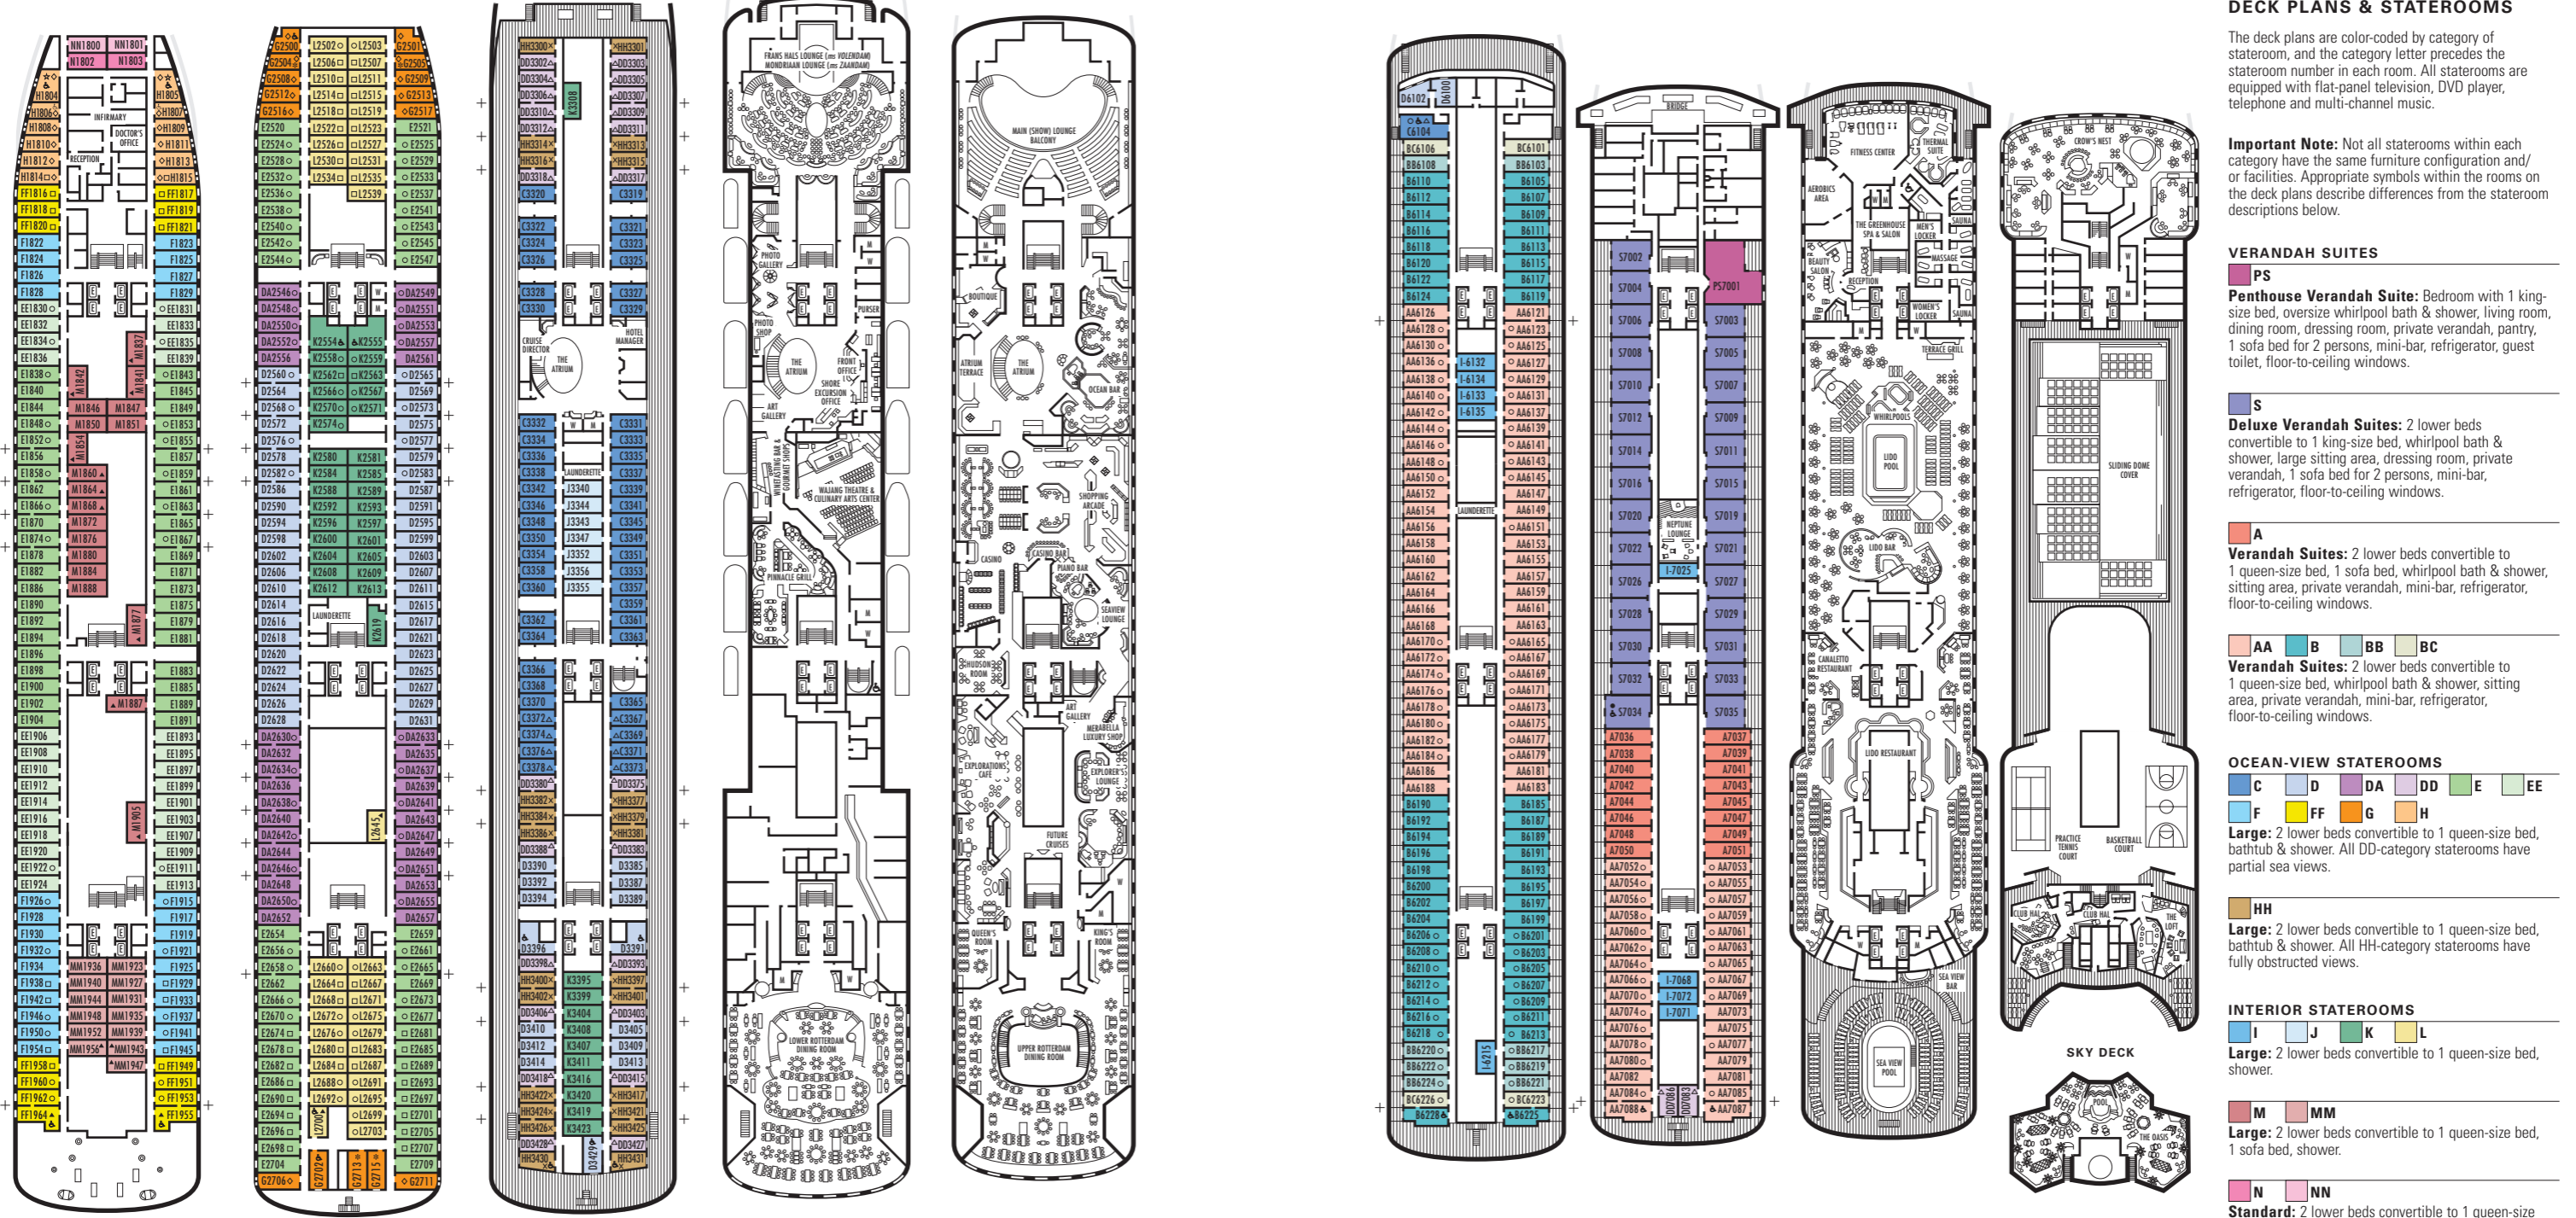

DOLPHIN DECK MAIN DECK LOWER PROMENADE DECK PROMENADE DECK UPPER PROMENADE DECK VERANDAH DECK NAVIGATION DECK LIDO DECK SPORTS DECK

ms Zaandam ms Volendam

DECK PLANS & STATEROOMS

The deck plans are color-coded by category of stateroom, and the category letter precedes the stateroom number in each room. All staterooms are equipped with flat-panel television, DVD player, telephone and multi-channel music.

Important Note: Not all staterooms within each category have the same furniture configuration and/or facilities. Appropriate symbols within the rooms on the deck plans describe differences from the stateroom descriptions below.

OCEAN-VIEW STATEROOMS
C D DA DD E EE
Large: 2 lower beds convertible to 1 queen-size bed, bathtub & shower. All DD-category staterooms have partial sea views.

HH
Large: 2 lower beds convertible to 1 queen-size bed, bathtub & shower. All HH-category staterooms have fully obstructed views.

- #### SHIP SPECIFICATIONS & FACILITIES
- 1,432 Guests
 - Gross Tons: ms Zaandam 61,396 ms Volendam 61,214
 - 781 Feet Long
 - Automatic Stabilizers
 - 10 Guest Decks
 - 12 Guest Elevators
 - 4 Restaurants
 - 2 Outdoor Swimming Pools (one with sliding glass roof)
 - Spa & Salon
 - Fitness Center
 - Movie Theatre
 - Duty-free Shops
 - Internet Center
 - Library
 - Casino
 - Suite Lounge
 - Practice Tennis Court
 - Basketball Court