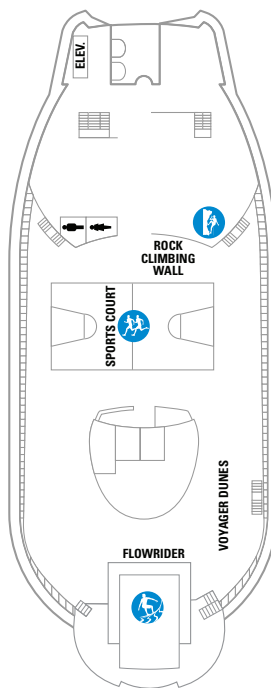

DECK 15

DECK 14

DECK 12

SUITES VP
BALCONY 6D
OCEAN VIEW 1L

DECK 13

LEGENDS

- Δ Stateroom with sofa bed
- * Stateroom has third Pullman bed available
- † Stateroom has third and fourth Pullman beds available
- ◆ Stateroom with sofa bed and third Pullman bed available
- ‡ Stateroom has four additional Pullman beds available
- ‡ Connecting staterooms
- ♿ Indicates accessible staterooms
- ▣ Stateroom has an obstructed view

- 🍷 Dining Venue
- 🎮 Entertainment Area
- 🍹 Bars & Lounges
- 👦 Kids & Teens Area
- 🏊 Pool
- ♨ Spa
- 🏋 Fitness
- 🏃 Running Track
- 🧗 Rock climbing
- 🌊 FlowRider®
- ℹ Information
- 🏢 Conference Center
- 🛍 Shopping
- 🎰 Casino

DECK 11

DECK 10

SUITES RS OS GS J3 J4
 BALCONY 3B 4B 6D
 INTERIOR 4U 1V 3V 4V

DECK 9

SUITES GT J5 J4
 BALCONY 1B 2B 3B 4B 6D
 OCEAN VIEW 1K 1M 4M 8N
 INTERIOR 4U 1V 3V 4V

DECK 8

SUITES **GT**
 BALCONY **2B 3B 4B 1D 2D 5D 6D**
 OCEAN VIEW **1K 1M**
 INTERIOR **1T 3V 4V**

DECK 7

SUITES **J5**
 BALCONY **1B 2B 3B 6B 3D 4D 6D 7D**
 OCEAN VIEW **1K 4M 8N**
 INTERIOR **1T 3V 6V**

DECK 6

SUITES **J5**
 BALCONY **1B 2B 3B 6B 3D 4D 7D**
 OCEAN VIEW **1K 1M 4M 8N**
 INTERIOR **1T 3V 6V**