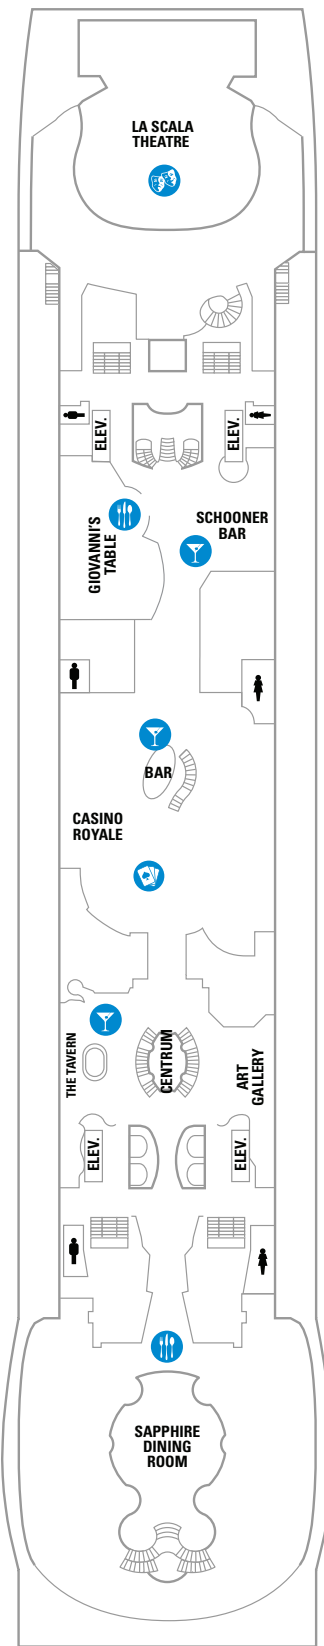

DECK 15

DECK 14

DECK 12

SUITES VP
BALCONY 6D
OCEAN VIEW 1L

DECK 13

LEGENDS

- Δ Stateroom with sofa bed
- * Stateroom has third Pullman bed available
- † Stateroom has third and fourth Pullman beds available
- ◆ Stateroom with sofa bed and third Pullman bed available
- ‡ Stateroom has four additional Pullman beds available
- ‡ Connecting staterooms
- ♿ Indicates accessible staterooms
- ▣ Stateroom has an obstructed view

DECK 11

DECK 10

SUITES RS OS GS J3 J4
 BALCONY 3B 4B 6D
 INTERIOR 4U 1V 3V 4V

DECK 9

SUITES GT J5 J4
 BALCONY 1B 2B 3B 4B 6D
 OCEAN VIEW 1K 1M 4M 8N
 INTERIOR 4U 1V 3V 4V

DECK 8

SUITES **GT**
 BALCONY **2B 3B 4B 1D 2D 5D 6D**
 OCEAN VIEW **1K 1M**
 INTERIOR **1T 3V 4V**

DECK 7

SUITES **J5**
 BALCONY **1B 2B 3B 6B 3D 4D 6D 7D**
 OCEAN VIEW **1K 4M 8N**
 INTERIOR **1T 3V 6V**

DECK 6

SUITES **J5**
 BALCONY **1B 2B 3B 6B 3D 4D 7D**
 OCEAN VIEW **1K 1M 4M 8N**
 INTERIOR **1T 3V 6V**

DECK 5

DECK 4

DECK 3
 OCEAN VIEW 1N 2N 3N 8N
 INTERIOR 6V

DECK 2

OCEAN VIEW 1N 2N 3N 8N

SUITES

RS **Royal Suite - 1 Bedroom** - Grand entrance with doorbell. Bedroom with king-size bed, and private bathroom with tub, private balcony with whirlpool, living room with queen-size sofa bed and baby grand piano. 1,066 sq. ft. Balcony 196 sq. ft.