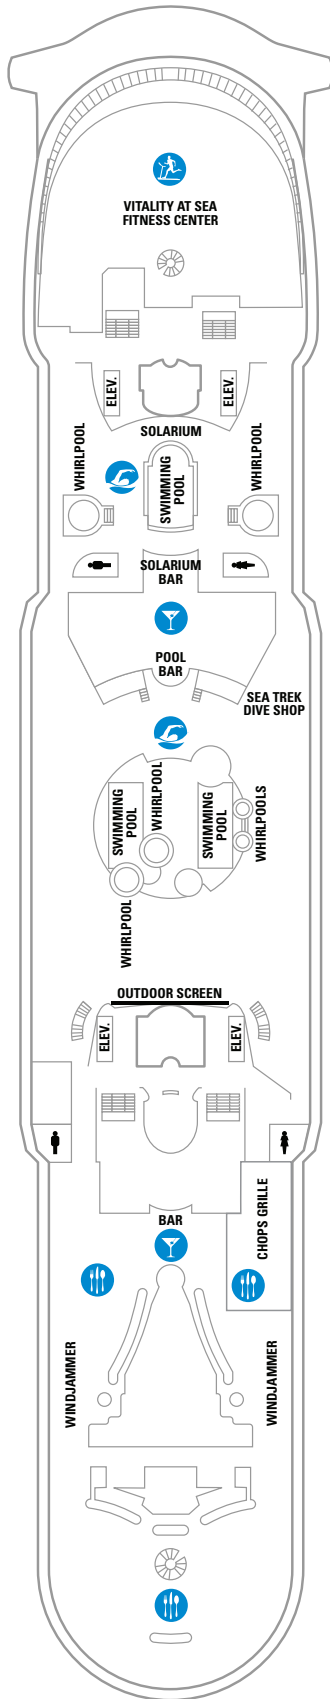

DECK 15

DECK 14

DECK 12

SUITES VP
BALCONY 6D
OCEAN VIEW 1L

DECK 13

LEGENDS

- Δ Stateroom with sofa bed
- * Stateroom has third Pullman bed available
- † Stateroom has third and fourth Pullman beds available
- ◆ Stateroom with sofa bed and third Pullman bed available
- ‡ Stateroom has four additional Pullman beds available
- ‡ Connecting staterooms
- ♿ Indicates accessible staterooms
- ▣ Stateroom has an obstructed view

- 🍷 Dining Venue
- 🎮 Entertainment Area
- 🍹 Bars & Lounges
- 👦 Kids & Teens Area
- 🏊 Pool
- ♨ Spa
- 🏋 Fitness
- 🏃 Running Track
- 🧗 Rock climbing
- 🌊 FlowRider®
- ℹ Information
- 🏢 Conference Center
- 🛍 Shopping
- 🎰 Casino

DECK 11

DECK 10

SUITES RS OS GS J3 J4
 BALCONY 3B 4B 6D
 INTERIOR 4U 1V 3V 4V

DECK 9

SUITES GT J5 J4
 BALCONY 1B 2B 3B 4B 6D
 OCEAN VIEW 1K 1M 4M 8N
 INTERIOR 4U 1V 3V 4V

DECK 8

SUITES **GT**
 BALCONY **2B 3B 4B 1D 2D 5D 6D**
 OCEAN VIEW **1K 1M**
 INTERIOR **1T 3V 4V**