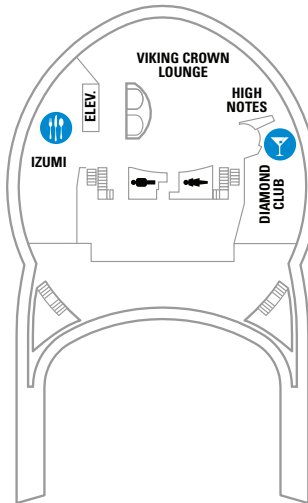

DECK 15

DECK 14

DECK 12

SUITES VP
BALCONY 6D
OCEAN VIEW 1L

DECK 13

LEGENDS

- Δ Stateroom with sofa bed
- * Stateroom has third Pullman bed available
- † Stateroom has third and fourth Pullman beds available
- ◆ Stateroom with sofa bed and third Pullman bed available
- ‡ Stateroom has four additional Pullman beds available
- ‡ Connecting staterooms
- ♿ Indicates accessible staterooms
- ▣ Stateroom has an obstructed view

DECK 11

DECK 10

SUITES RS OS GS J3 J4
 BALCONY 3B 4B 6D
 INTERIOR 4U 1V 3V 4V

DECK 9

SUITES GT J5 J4
 BALCONY 1B 2B 3B 4B 6D
 OCEAN VIEW 1K 1M 4M 8N
 INTERIOR 4U 1V 3V 4V

DECK 8

SUITES **GT**
 BALCONY **2B 3B 4B 1D 2D 5D 6D**
 OCEAN VIEW **1K 1M**
 INTERIOR **1T 3V 4V**