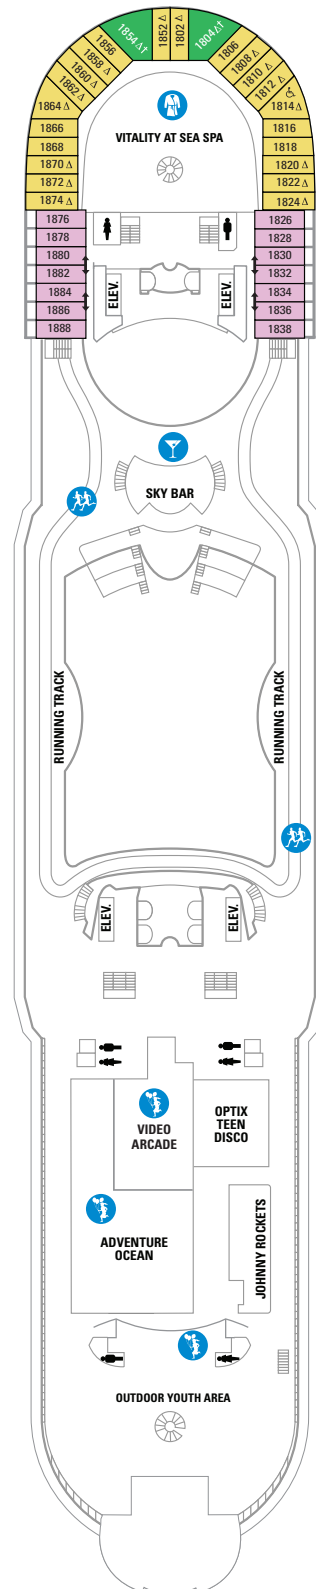

DECK 15

DECK 14

DECK 12

SUITES VP
BALCONY 6D
OCEAN VIEW 1L

DECK 13

LEGENDS

- Δ Stateroom with sofa bed
- * Stateroom has third Pullman bed available
- † Stateroom has third and fourth Pullman beds available
- ◆ Stateroom with sofa bed and third Pullman bed available
- ‡ Stateroom has four additional Pullman beds available
- ‡ Connecting staterooms
- ♿ Indicates accessible staterooms
- ▣ Stateroom has an obstructed view

- 🍷 Dining Venue
- 🎮 Entertainment Area
- 🍹 Bars & Lounges
- 👦 Kids & Teens Area
- 🏊 Pool
- ♨ Spa
- 🏋 Fitness
- 🏃 Running Track
- 🧗 Rock climbing
- 🌊 FlowRider®
- ℹ Information
- 🏢 Conference Center
- 🛍 Shopping
- 🎰 Casino

DECK 11

DECK 10

SUITES RS OS GS J3 J4
 BALCONY 3B 4B 6D
 INTERIOR 4U 1V 3V 4V

DECK 9

SUITES GT J5 J4
 BALCONY 1B 2B 3B 4B 6D
 OCEAN VIEW 1K 1M 4M 8N
 INTERIOR 4U 1V 3V 4V

DECK 8

SUITES **GT**
 BALCONY **2B 3B 4B 1D 2D 5D 6D**
 OCEAN VIEW **1K 1M**
 INTERIOR **1T 3V 4V**

DECK 7

SUITES **J5**
 BALCONY **1B 2B 3B 6B 3D 4D 6D 7D**
 OCEAN VIEW **1K 4M 8N**
 INTERIOR **1T 3V 6V**

DECK 6

SUITES **J5**
 BALCONY **1B 2B 3B 6B 3D 4D 7D**
 OCEAN VIEW **1K 1M 4M 8N**
 INTERIOR **1T 3V 6V**