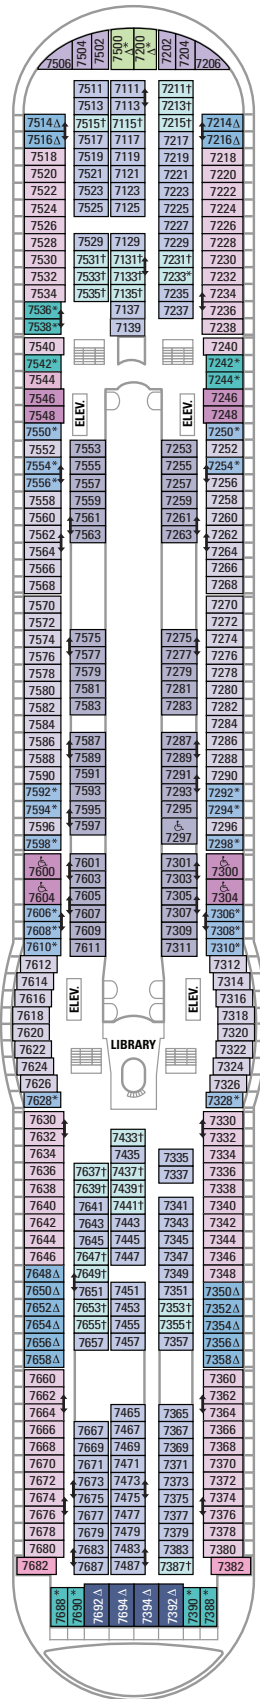

DECK 15

DECK 14

DECK 12

SUITES VP
BALCONY 6D
OCEAN VIEW 1L

DECK 13

LEGENDS

- Δ Stateroom with sofa bed
- * Stateroom has third Pullman bed available
- † Stateroom has third and fourth Pullman beds available
- ◆ Stateroom with sofa bed and third Pullman bed available
- ‡ Stateroom has four additional Pullman beds available
- ‡ Connecting staterooms
- ♿ Indicates accessible staterooms
- ▣ Stateroom has an obstructed view

- 🍷 Dining Venue
- 🎮 Entertainment Area
- 🍹 Bars & Lounges
- 👦 Kids & Teens Area
- 🏊 Pool
- ♨ Spa
- 🏋 Fitness
- 🏃 Running Track
- 🧗 Rock climbing
- 🌊 FlowRider®
- ℹ Information
- 🏢 Conference Center
- 🛍 Shopping
- 🎰 Casino

DECK 11

DECK 10

SUITES RS OS GS J3 J4
 BALCONY 3B 4B 6D
 INTERIOR 4U 1V 3V 4V

DECK 9

SUITES GT J5 J4
 BALCONY 1B 2B 3B 4B 6D
 OCEAN VIEW 1K 1M 4M 8N
 INTERIOR 4U 1V 3V 4V

DECK 8

SUITES **GT**
 BALCONY **2B 3B 4B 1D 2D 5D 6D**
 OCEAN VIEW **1K 1M**
 INTERIOR **1T 3V 4V**

DECK 7

SUITES **J5**
 BALCONY **1B 2B 3B 6B 3D 4D 6D 7D**
 OCEAN VIEW **1K 4M 8N**
 INTERIOR **1T 3V 6V**

DECK 6

SUITES **J5**
 BALCONY **1B 2B 3B 6B 3D 4D 7D**
 OCEAN VIEW **1K 1M 4M 8N**
 INTERIOR **1T 3V 6V**