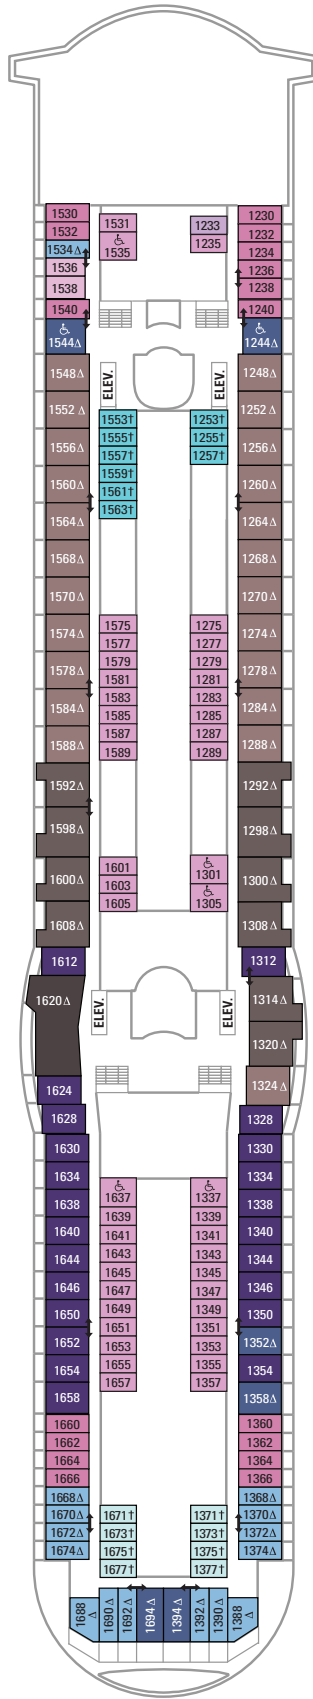

DECK 15

DECK 14

DECK 12

SUITES VP
BALCONY 6D
OCEAN VIEW 1L

DECK 13

LEGENDS

- Δ Stateroom with sofa bed
- * Stateroom has third Pullman bed available
- † Stateroom has third and fourth Pullman beds available
- ◆ Stateroom with sofa bed and third Pullman bed available
- ‡ Stateroom has four additional Pullman beds available
- ‡ Connecting staterooms
- ♿ Indicates accessible staterooms
- ▣ Stateroom has an obstructed view

- 🍷 Dining Venue
- 🎮 Entertainment Area
- 🍹 Bars & Lounges
- 👦 Kids & Teens Area
- 🏊 Pool
- ♨ Spa
- 🏋 Fitness
- 🏃 Running Track
- 🧗 Rock climbing
- 🌊 FlowRider®
- ℹ Information
- 🏢 Conference Center
- 🛍 Shopping
- 🎰 Casino

DECK 11

DECK 10

SUITES RS OS GS J3 J4
 BALCONY 3B 4B 6D
 INTERIOR 4U 1V 3V 4V

DECK 9

SUITES GT J5 J4
 BALCONY 1B 2B 3B 4B 6D
 OCEAN VIEW 1K 1M 4M 8N
 INTERIOR 4U 1V 3V 4V

DECK 8

SUITES **GT**
 BALCONY **2B 3B 4B 1D 2D 5D 6D**
 OCEAN VIEW **1K 1M**
 INTERIOR **1T 3V 4V**

DECK 7

SUITES **J5**
 BALCONY **1B 2B 3B 6B 3D 4D 6D 7D**
 OCEAN VIEW **1K 4M 8N**
 INTERIOR **1T 3V 6V**

DECK 6

SUITES **J5**
 BALCONY **1B 2B 3B 6B 3D 4D 7D**
 OCEAN VIEW **1K 1M 4M 8N**
 INTERIOR **1T 3V 6V**