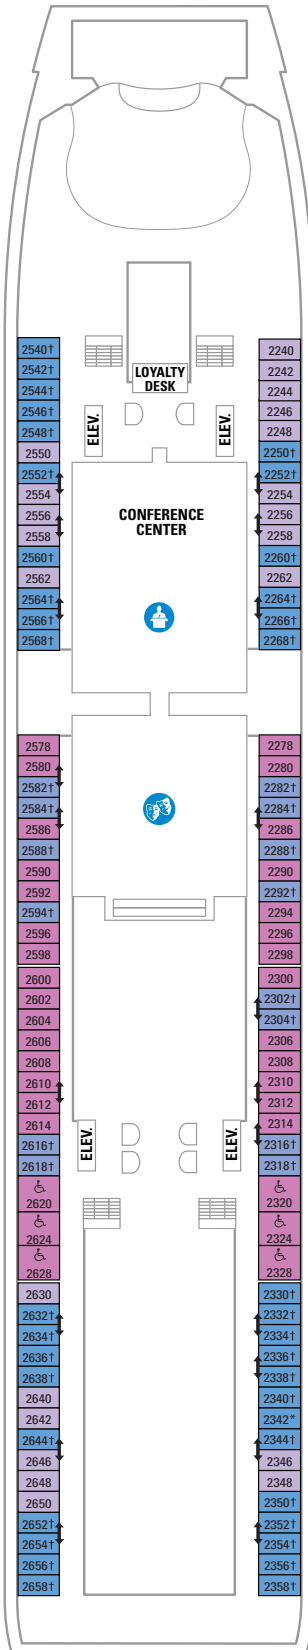

DECK 15

DECK 14

DECK 12

SUITES VP
BALCONY 6D
OCEAN VIEW 1L

DECK 13

LEGENDS

- Δ Stateroom with sofa bed
- * Stateroom has third Pullman bed available
- † Stateroom has third and fourth Pullman beds available
- ◆ Stateroom with sofa bed and third Pullman bed available
- ‡ Stateroom has four additional Pullman beds available
- ‡ Connecting staterooms
- ♿ Indicates accessible staterooms
- ▣ Stateroom has an obstructed view

DECK 11

DECK 10

SUITES RS OS GS J3 J4
 BALCONY 3B 4B 6D
 INTERIOR 4U 1V 3V 4V

DECK 9

SUITES GT J5 J4
 BALCONY 1B 2B 3B 4B 6D
 OCEAN VIEW 1K 1M 4M 8N
 INTERIOR 4U 1V 3V 4V

DECK 8

SUITES **GT**
 BALCONY **2B 3B 4B 1D 2D 5D 6D**
 OCEAN VIEW **1K 1M**
 INTERIOR **1T 3V 4V**

DECK 7

SUITES **J5**
 BALCONY **1B 2B 3B 6B 3D 4D 6D 7D**
 OCEAN VIEW **1K 4M 8N**
 INTERIOR **1T 3V 6V**

DECK 6

SUITES **J5**
 BALCONY **1B 2B 3B 6B 3D 4D 7D**
 OCEAN VIEW **1K 1M 4M 8N**
 INTERIOR **1T 3V 6V**

DECK 5

DECK 4

DECK 3
 OCEAN VIEW 1N 2N 3N 8N
 INTERIOR 6V

DECK 2

OCEAN VIEW 1N 2N 3N 8N

SUITES

RS **Royal Suite - 1 Bedroom** - Grand entrance with doorbell. Bedroom with king-size bed, and private bathroom with tub, private balcony with whirlpool, living room with queen-size sofa bed and baby grand piano. 1,066 sq. ft. Balcony 196 sq. ft.