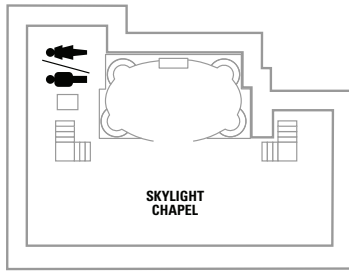

DECK 15

DECK 14

DECK 12

SUITES VP
BALCONY 6D
OCEAN VIEW 1L

DECK 13

LEGENDS

- Δ Stateroom with sofa bed
- * Stateroom has third Pullman bed available
- † Stateroom has third and fourth Pullman beds available
- ◆ Stateroom with sofa bed and third Pullman bed available
- ‡ Stateroom has four additional Pullman beds available
- ‡ Connecting staterooms
- ♿ Indicates accessible staterooms
- ▣ Stateroom has an obstructed view

1L **Spacious Panoramic Ocean View** - Two twin beds convert to Royal King. Double sofa bed for quad staterooms. Vanity with sitting area, Private bathroom with shower. Floor to Ceiling wrap around panoramic window, 76 inches high by 103 inches wide. Stateroom: 191 sq. ft.

1L **Spacious Panoramic Ocean View - Accessible** - Two lower twin beds that convert to Royal King with an open bed frame. Double sofa bed. Wider entry door. Turning spaces. Lowered vanity with sitting area, closet rods and safe. Private bathroom with a wider door, roll-in shower, grab bars, fold-down shower seat, raised toilet and a lowered sink. Floor to ceiling wrap around panoramic window. Stateroom: 283 sq. ft.

1T **Promenade View Interior - Accessible** - A view of the Royal Promenade with bowed windows, two twin beds that convert to Royal King and private bathroom. Stateroom: 256 sq. ft.

4U **Interior with Virtual Balcony** - High-definition screen that spans nearly floor to ceiling, providing real-time views of the ocean and destinations. Two twin beds that convert to Royal King, sitting area with sofa, and full bathroom. Stateroom: 160 sq. ft.