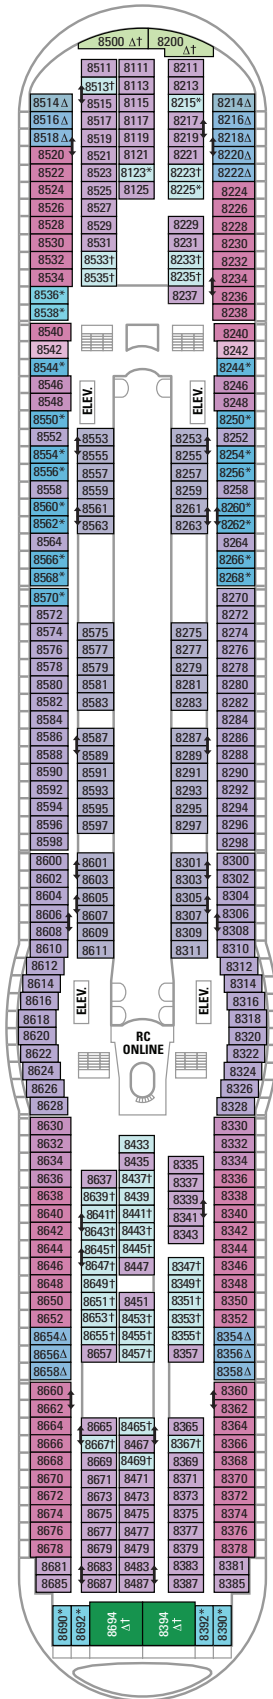

DECK 15

DECK 14

DECK 12

SUITES VP
BALCONY 6D
OCEAN VIEW 1L

DECK 13

LEGENDS

- Δ Stateroom with sofa bed
- * Stateroom has third Pullman bed available
- † Stateroom has third and fourth Pullman beds available
- ◆ Stateroom with sofa bed and third Pullman bed available
- ‡ Stateroom has four additional Pullman beds available
- ‡ Connecting staterooms
- ♿ Indicates accessible staterooms
- ▣ Stateroom has an obstructed view

DECK 11

DECK 10

SUITES RS OS GS J3 J4
 BALCONY 3B 4B 6D
 INTERIOR 4U 1V 3V 4V

DECK 9

SUITES GT J5 J4
 BALCONY 1B 2B 3B 4B 6D
 OCEAN VIEW 1K 1M 4M 8N
 INTERIOR 4U 1V 3V 4V

DECK 8

SUITES **GT**
 BALCONY **2B 3B 4B 1D 2D 5D 6D**
 OCEAN VIEW **1K 1M**
 INTERIOR **1T 3V 4V**

DECK 7

SUITES **J5**
 BALCONY **1B 2B 3B 6B 3D 4D 6D 7D**
 OCEAN VIEW **1K 4M 8N**
 INTERIOR **1T 3V 6V**

DECK 6

SUITES **J5**
 BALCONY **1B 2B 3B 6B 3D 4D 7D**
 OCEAN VIEW **1K 1M 4M 8N**
 INTERIOR **1T 3V 6V**

DECK 5

DECK 4

DECK 3
 OCEAN VIEW 1N 2N 3N 8N
 INTERIOR 6V

DECK 2

OCEAN VIEW 1N 2N 3N 8N

SUITES

RS **Royal Suite - 1 Bedroom** - Grand entrance with doorbell. Bedroom with king-size bed, and private bathroom with tub, private balcony with whirlpool, living room with queen-size sofa bed and baby grand piano. 1,066 sq. ft. Balcony 196 sq. ft.