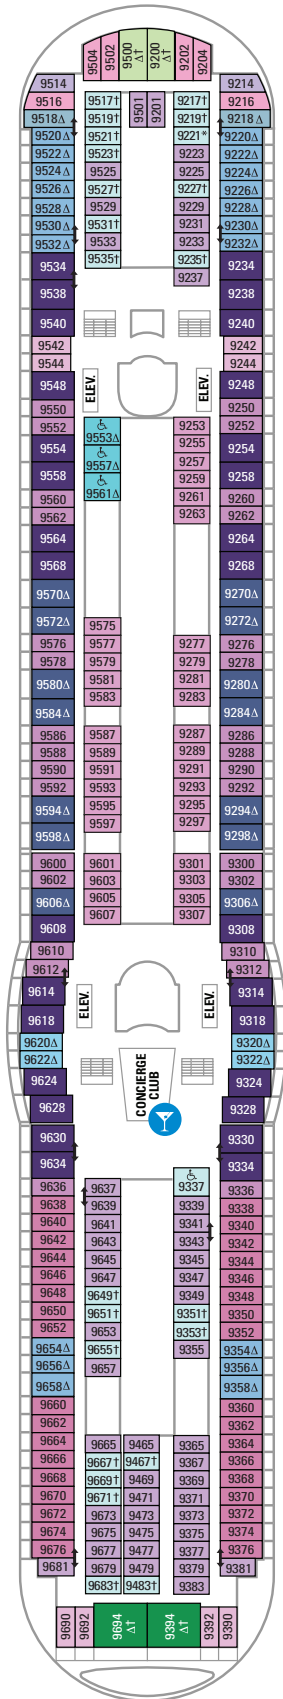

DECK 15

DECK 14

DECK 12

SUITES VP
BALCONY 6D
OCEAN VIEW 1L

DECK 13

LEGENDS

- Δ Stateroom with sofa bed
- * Stateroom has third Pullman bed available
- † Stateroom has third and fourth Pullman beds available
- ◆ Stateroom with sofa bed and third Pullman bed available
- ‡ Stateroom has four additional Pullman beds available
- ‡ Connecting staterooms
- ♿ Indicates accessible staterooms
- ▣ Stateroom has an obstructed view

- 🍷 Dining Venue
- 🎮 Entertainment Area
- 🍹 Bars & Lounges
- 👦 Kids & Teens Area
- 🏊 Pool
- ♨ Spa
- 🏋 Fitness
- 🏃 Running Track
- 🧗 Rock climbing
- 🌊 FlowRider®
- ℹ Information
- 🏢 Conference Center
- 🛍 Shopping
- 🎰 Casino

DECK 11

DECK 10

SUITES RS OS GS J3 J4
 BALCONY 3B 4B 6D
 INTERIOR 4U 1V 3V 4V

DECK 9

SUITES GT J5 J4
 BALCONY 1B 2B 3B 4B 6D
 OCEAN VIEW 1K 1M 4M 8N
 INTERIOR 4U 1V 3V 4V

DECK 8

SUITES **GT**
 BALCONY **2B 3B 4B 1D 2D 5D 6D**
 OCEAN VIEW **1K 1M**
 INTERIOR **1T 3V 4V**

DECK 7

SUITES **J5**
 BALCONY **1B 2B 3B 6B 3D 4D 6D 7D**
 OCEAN VIEW **1K 4M 8N**
 INTERIOR **1T 3V 6V**

DECK 6

SUITES **J5**
 BALCONY **1B 2B 3B 6B 3D 4D 7D**
 OCEAN VIEW **1K 1M 4M 8N**
 INTERIOR **1T 3V 6V**