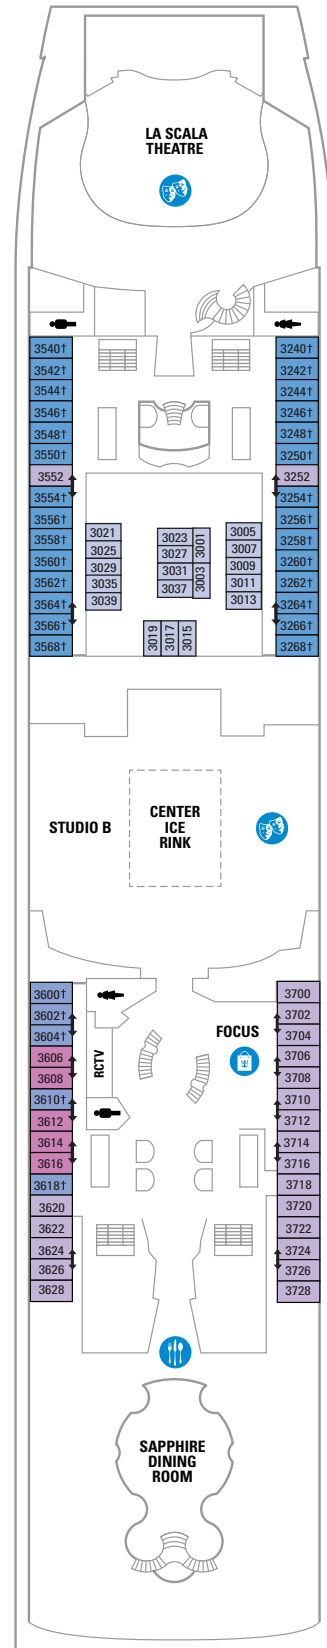

DECK 15

DECK 14

DECK 12

SUITES VP
BALCONY 6D
OCEAN VIEW 1L

DECK 13

LEGENDS

- Δ Stateroom with sofa bed
- * Stateroom has third Pullman bed available
- † Stateroom has third and fourth Pullman beds available
- ◆ Stateroom with sofa bed and third Pullman bed available
- ‡ Stateroom has four additional Pullman beds available
- ‡ Connecting staterooms
- ♿ Indicates accessible staterooms
- ▣ Stateroom has an obstructed view

DECK 11

DECK 10

SUITES RS OS GS J3 J4
 BALCONY 3B 4B 6D
 INTERIOR 4U 1V 3V 4V

DECK 9

SUITES GT J5 J4
 BALCONY 1B 2B 3B 4B 6D
 OCEAN VIEW 1K 1M 4M 8N
 INTERIOR 4U 1V 3V 4V

DECK 8

SUITES **GT**
 BALCONY **2B 3B 4B 1D 2D 5D 6D**
 OCEAN VIEW **1K 1M**
 INTERIOR **1T 3V 4V**

DECK 7

SUITES **J5**
 BALCONY **1B 2B 3B 6B 3D 4D 6D 7D**
 OCEAN VIEW **1K 4M 8N**
 INTERIOR **1T 3V 6V**

DECK 6

SUITES **J5**
 BALCONY **1B 2B 3B 6B 3D 4D 7D**
 OCEAN VIEW **1K 1M 4M 8N**
 INTERIOR **1T 3V 6V**

DECK 5

DECK 4

DECK 3
 OCEAN VIEW 1N 2N 3N 8N
 INTERIOR 6V

DECK 2

OCEAN VIEW 1N 2N 3N 8N

SUITES

RS **Royal Suite - 1 Bedroom** - Grand entrance with doorbell. Bedroom with king-size bed, and private bathroom with tub, private balcony with whirlpool, living room with queen-size sofa bed and baby grand piano. 1,066 sq. ft. Balcony 196 sq. ft.