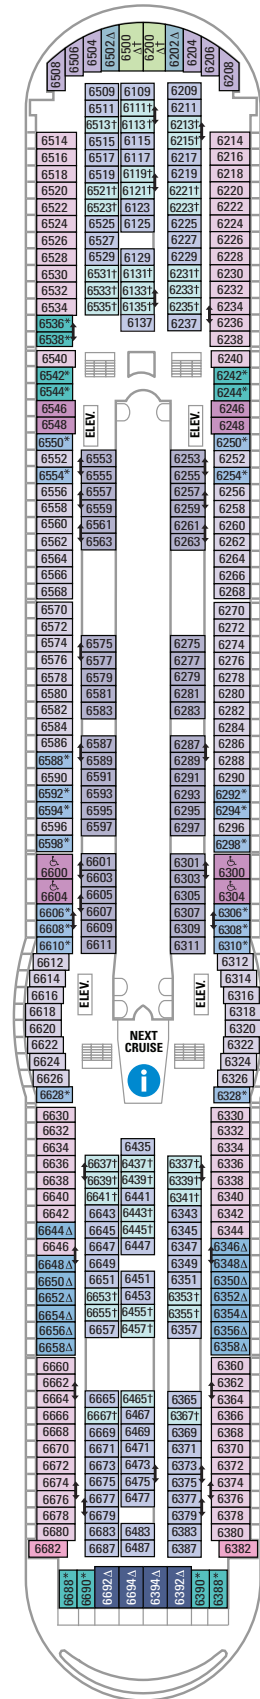

DECK 15

DECK 14

DECK 12

SUITES VP
BALCONY 6D
OCEAN VIEW 1L

DECK 13

LEGENDS

- Δ Stateroom with sofa bed
- * Stateroom has third Pullman bed available
- † Stateroom has third and fourth Pullman beds available
- ◆ Stateroom with sofa bed and third Pullman bed available
- ‡ Stateroom has four additional Pullman beds available
- ‡ Connecting staterooms
- ♿ Indicates accessible staterooms
- ▣ Stateroom has an obstructed view

- 🍷 Dining Venue
- 🎮 Entertainment Area
- 🍹 Bars & Lounges
- 👦 Kids & Teens Area
- 🏊 Pool
- ♨ Spa
- 🏋 Fitness
- 🏃 Running Track
- 🧗 Rock climbing
- 🌊 FlowRider®
- ℹ Information
- 🏢 Conference Center
- 🛍 Shopping
- 🎰 Casino

DECK 11

DECK 10

SUITES RS OS GS J3 J4
 BALCONY 3B 4B 6D
 INTERIOR 4U 1V 3V 4V

DECK 9

SUITES GT J5 J4
 BALCONY 1B 2B 3B 4B 6D
 OCEAN VIEW 1K 1M 4M 8N
 INTERIOR 4U 1V 3V 4V

DECK 8

SUITES **GT**
 BALCONY **2B 3B 4B 1D 2D 5D 6D**
 OCEAN VIEW **1K 1M**
 INTERIOR **1T 3V 4V**

DECK 7

SUITES **J5**
 BALCONY **1B 2B 3B 6B 3D 4D 6D 7D**
 OCEAN VIEW **1K 4M 8N**
 INTERIOR **1T 3V 6V**

DECK 6

SUITES **J5**
 BALCONY **1B 2B 3B 6B 3D 4D 7D**
 OCEAN VIEW **1K 1M 4M 8N**
 INTERIOR **1T 3V 6V**