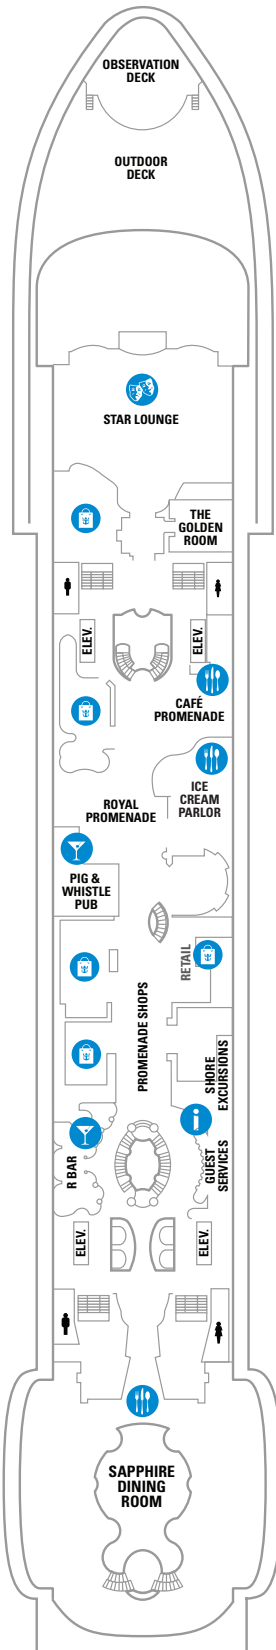

DECK 15

DECK 14

DECK 12

SUITES VP
BALCONY 6D
OCEAN VIEW 1L

DECK 13

LEGENDS

- Δ Stateroom with sofa bed
- * Stateroom has third Pullman bed available
- † Stateroom has third and fourth Pullman beds available
- ◆ Stateroom with sofa bed and third Pullman bed available
- ‡ Stateroom has four additional Pullman beds available
- ‡ Connecting staterooms
- ♿ Indicates accessible staterooms
- ▣ Stateroom has an obstructed view

DECK 11

DECK 10

SUITES RS OS GS J3 J4
 BALCONY 3B 4B 6D
 INTERIOR 4U 1V 3V 4V

DECK 9

SUITES GT J5 J4
 BALCONY 1B 2B 3B 4B 6D
 OCEAN VIEW 1K 1M 4M 8N
 INTERIOR 4U 1V 3V 4V

DECK 8

SUITES **GT**
 BALCONY **2B 3B 4B 1D 2D 5D 6D**
 OCEAN VIEW **1K 1M**
 INTERIOR **1T 3V 4V**

DECK 7

SUITES **J5**
 BALCONY **1B 2B 3B 6B 3D 4D 6D 7D**
 OCEAN VIEW **1K 4M 8N**
 INTERIOR **1T 3V 6V**

DECK 6

SUITES **J5**
 BALCONY **1B 2B 3B 6B 3D 4D 7D**
 OCEAN VIEW **1K 1M 4M 8N**
 INTERIOR **1T 3V 6V**

DECK 5

DECK 4

DECK 3
 OCEAN VIEW 1N 2N 3N 8N
 INTERIOR 6V

DECK 2

OCEAN VIEW 1N 2N 3N 8N

SUITES

RS **Royal Suite - 1 Bedroom** - Grand entrance with doorbell. Bedroom with king-size bed, and private bathroom with tub, private balcony with whirlpool, living room with queen-size sofa bed and baby grand piano. 1,066 sq. ft. Balcony 196 sq. ft.