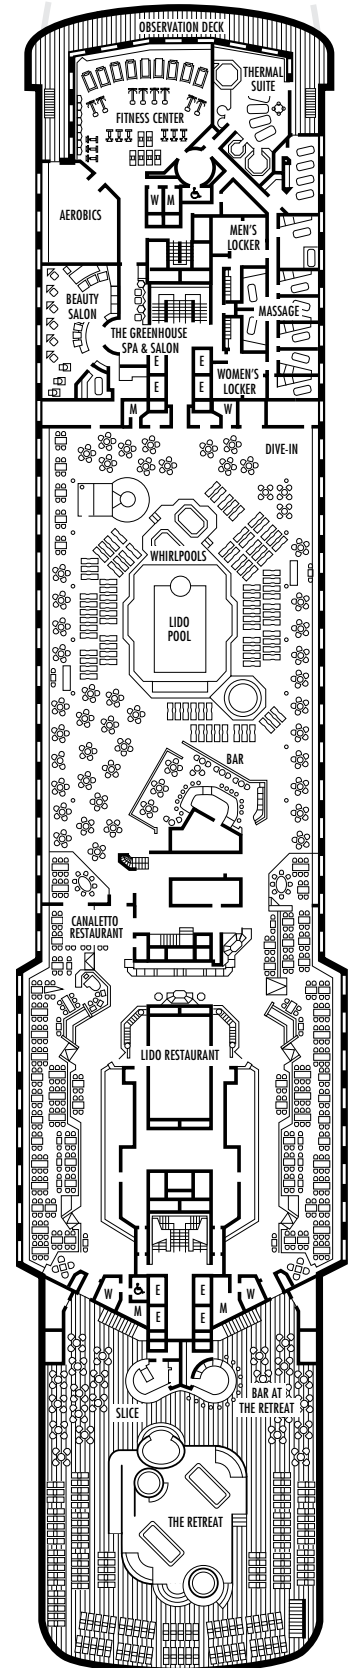

ms Veendam

DECK PLANS & STATEROOMS

The deck plans are color-coded by category of stateroom, and the category letter precedes the stateroom number in each room. All staterooms are equipped with flat-panel television, DVD player, telephone and multichannel music.

Important Note: Not all staterooms within each category have the same furniture configuration and/or facilities. Appropriate symbols within the rooms on the deck plans describe differences from the stateroom descriptions below.

All information is subject to change.

STATEROOM SYMBOL LEGEND

- Triple (2 lower beds, 1 sofa bed)
- Quad (2 lower beds, 1 sofa bed, 1 upper)
- △ Partial sea view
- × Fully obstructed view
- + Connecting rooms
- These staterooms have portholes instead of windows
- ★ Suites SA030, B200 & B202 and staterooms K500, G501, G502, C567, FF829 & FF831 are modified accessible, shower only with small step, step into bathroom, standard interior and exterior door size
- ♿ Staterooms CA331, CA333, EE390, EE397, G704, G706, G709 & G711 are wheelchair accessible, roll-in shower only, wheelchair accessible doorways