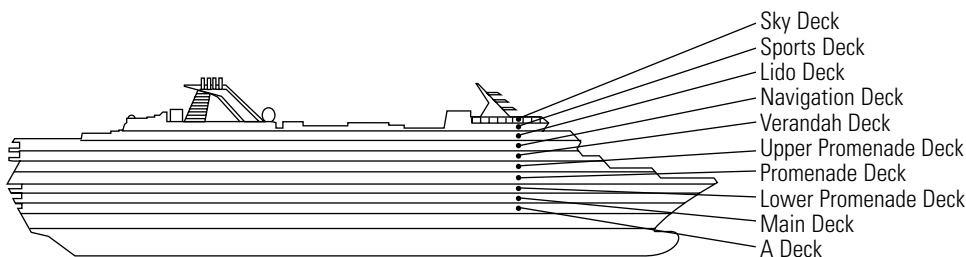

Important Note: Not all staterooms within each category have the same furniture configuration and/or facilities. Appropriate symbols within the rooms on the deck plans describe differences from the stateroom descriptions below.

All information is subject to change.

STATEROOM SYMBOL LEGEND

- Triple (2 lower beds, 1 sofa bed)
- Quad (2 lower beds, 1 sofa bed, 1 upper)
- △ Partial sea view
- × Fully obstructed view
- + Connecting rooms
- These staterooms have portholes instead of windows
- ★ Suites SA030, B200 & B202 and staterooms K500, G501, G502, C567, FF829 & FF831 are modified accessible, shower only with small step, step into bathroom, standard interior and exterior door size
- ♿ Staterooms CA331, CA333, EE390, EE397, G704, G706, G709 & G711 are wheelchair accessible, roll-in shower only, wheelchair accessible doorways

OCEAN-VIEW STATEROOMS

C **DA** **DD** **E**

Large: 2 lower beds convertible to 1 queen-size bed, bathtub & shower.
Approximately 174–255 sq. ft.

G

Large: 2 lower beds convertible to 1 queen-size bed, bathtub & shower. All G-category staterooms have portholes.
Approximately 174–255 sq. ft.

INTERIOR STATEROOMS

J **K** **L** **M**

Large: 2 lower beds convertible to 1 queen-size bed, shower.
Approximately 141–226 sq. ft.

DECK 5 – MAIN DECK

Staterooms 500–698