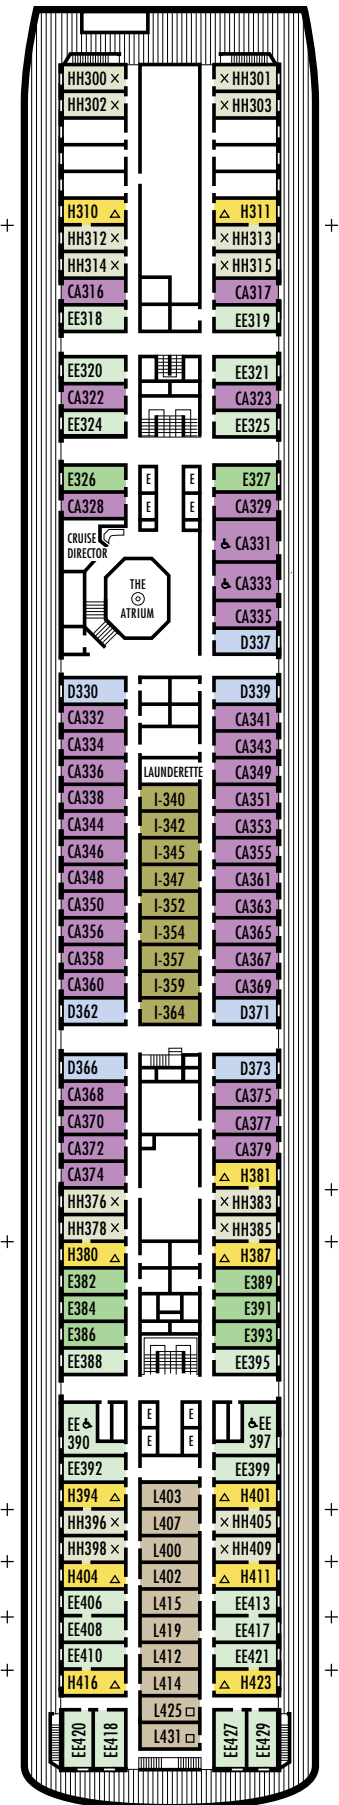

All information is subject to change.

STATEROOM SYMBOL LEGEND

- Triple (2 lower beds, 1 sofa bed)
- Quad (2 lower beds, 1 sofa bed, 1 upper)
- △ Partial sea view
- × Fully obstructed view
- + Connecting rooms
- These staterooms have portholes instead of windows
- ★ Suites SA030, B200 & B202 and staterooms K500, G501, G502, C567, FF829 & FF831 are modified accessible, shower only with small step, step into bathroom, standard interior and exterior door size
- ♿ Staterooms CA331, CA333, EE390, EE397, G704, G706, G709 & G711 are wheelchair accessible, roll-in shower only, wheelchair accessible doorways

OCEAN-VIEW STATEROOMS

CA
Lanai: 2 lower beds convertible to 1 queen-size bed, bathtub & shower. Sliding glass doors lead onto the walk-around Lower Promenade Deck. Approximately 181–256 sq. ft.

D E EE
Large: 2 lower beds convertible to 1 queen-size bed, bathtub & shower. Approximately 174–255 sq. ft.

H HH
Large: 2 lower beds convertible to 1 queen-size bed, bathtub & shower. All H-category staterooms have partial sea views. All HH-category staterooms have fully obstructed views. Approximately 174–255 sq. ft.

INTERIOR STATEROOMS

I L
Large: 2 lower beds convertible to 1 queen-size bed, shower. Approximately 141–226 sq. ft.