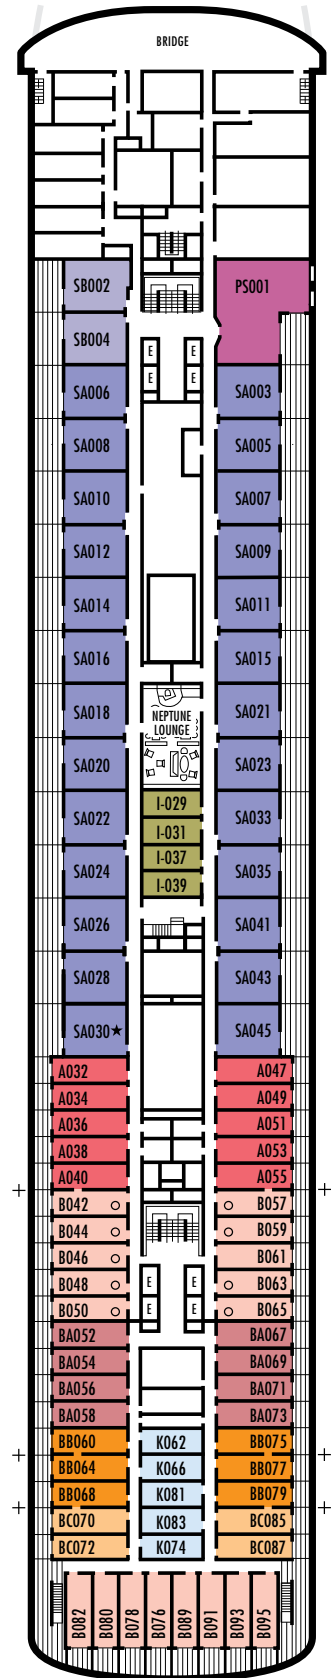

VERANDAH SUITES

PS
Pinnacle Suite: Bedroom with 1 king-size bed, oversize whirlpool bath & shower, living room, dining room, dressing room, private verandah, pantry, 1 sofa bed for 2 persons, mini-bar, refrigerator, guest toilet, floor-to-ceiling windows. Approximately 1,273 sq. ft. including verandah.

SA SB
Neptune Suites: 2 lower beds convertible to 1 king-size bed, whirlpool bath & shower, large sitting area, dressing room, private verandah, 1 sofa bed for 2 persons, mini-bar, refrigerator, floor-to-ceiling windows. Approximately 575 sq. ft. including verandah.

A B BA BB BC
Vista Suites: 2 lower beds convertible to 1 queen-size bed, whirlpool bath & shower, sitting area, private verandah, mini-bar, refrigerator, floor-to-ceiling windows. Approximately 283 sq. ft. including verandah.

INTERIOR STATEROOMS

I K
Large: 2 lower beds convertible to 1 queen-size bed, shower. Approximately 141–226 sq. ft.