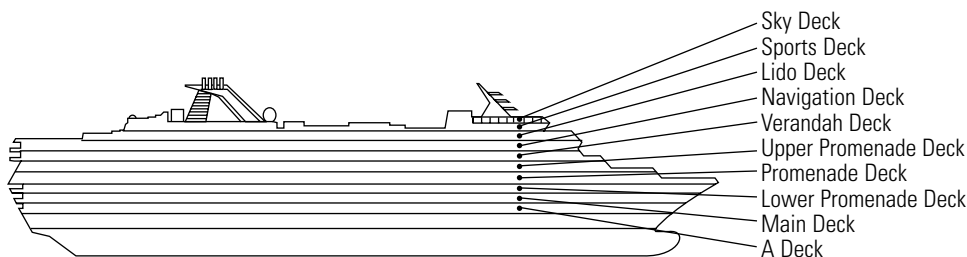

ms Veendam

DECK PLANS & STATEROOMS

The deck plans are color-coded by category of stateroom, and the category letter precedes the stateroom number in each room. All staterooms are equipped with flat-panel television, DVD player, telephone and multichannel music.

Important Note: Not all staterooms within each category have the same furniture configuration and/or facilities. Appropriate symbols within the rooms on the deck plans describe differences from the stateroom descriptions below.

All information is subject to change.

STATEROOM SYMBOL LEGEND

- Triple (2 lower beds, 1 sofa bed)
- Quad (2 lower beds, 1 sofa bed, 1 upper)
- △ Partial sea view
- × Fully obstructed view
- + Connecting rooms
- These staterooms have portholes instead of windows
- ★ Suites SA030, B200 & B202 and staterooms K500, G501, G502, C567, FF829 & FF831 are modified accessible, shower only with small step, step into bathroom, standard interior and exterior door size
- ♿ Staterooms CA331, CA333, EE390, EE397, G704, G706, G709 & G711 are wheelchair accessible, roll-in shower only, wheelchair accessible doorways