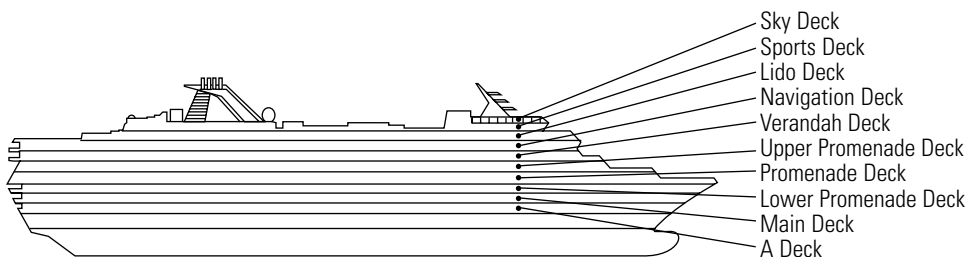

Important Note: Not all staterooms within each category have the same furniture configuration and/or facilities. Appropriate symbols within the rooms on the deck plans describe differences from the stateroom descriptions below.

All information is subject to change.

STATEROOM SYMBOL LEGEND

- Triple (2 lower beds, 1 sofa bed)
- Quad (2 lower beds, 1 sofa bed, 1 upper)
- △ Partial sea view
- × Fully obstructed view
- + Connecting rooms
- These staterooms have portholes instead of windows
- ★ Suites SA030, B200 & B202 and staterooms K500, G501, G502, C567, FF829 & FF831 are modified accessible, shower only with small step, step into bathroom, standard interior and exterior door size
- ♿ Staterooms CA331, CA333, EE390, EE397, G704, G706, G709 & G711 are wheelchair accessible, roll-in shower only, wheelchair accessible doorways

OCEAN-VIEW STATEROOMS

D **E** **F** **FF**

Large: 2 lower beds convertible to 1 queen-size bed, bathtub & shower.
Approximately 174–255 sq. ft.

G

Large: 2 lower beds convertible to 1 queen-size bed, bathtub & shower. All G-category staterooms have portholes.
Approximately 174–255 sq. ft.

INTERIOR STATEROOMS

J **MM** **N**

Large: 2 lower beds convertible to 1 queen-size bed, shower.
Approximately 141–226 sq. ft.