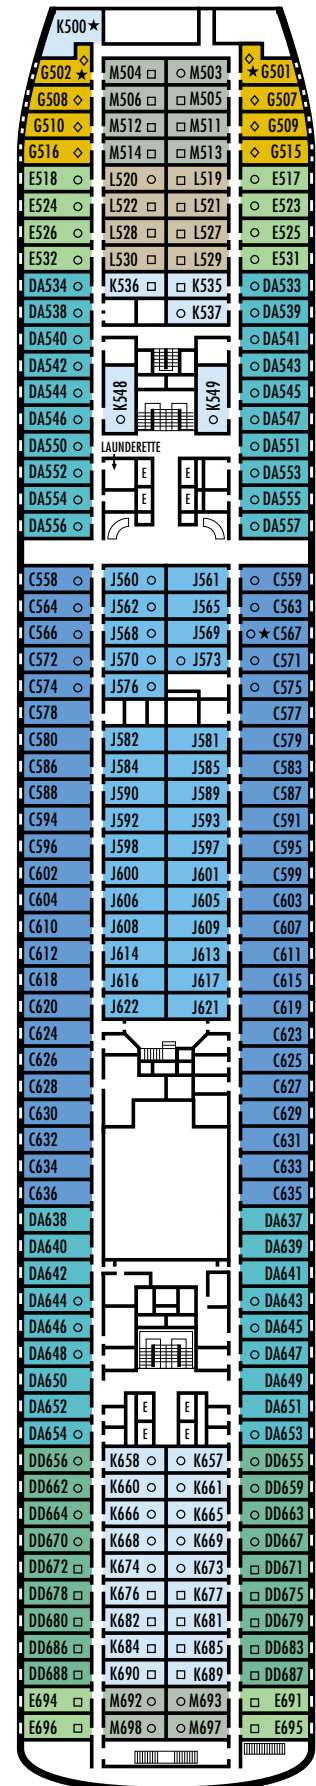

OCEAN-VIEW STATEROOMS

D **E** **F** **FF**

Large: 2 lower beds convertible to 1 queen-size bed, bathtub & shower.
Approximately 174–255 sq. ft.

G

Large: 2 lower beds convertible to 1 queen-size bed, bathtub & shower. All G-category staterooms have portholes.
Approximately 174–255 sq. ft.

All information is subject to change.

STATEROOM SYMBOL LEGEND

- Triple (2 lower beds, 1 sofa bed)
- Quad (2 lower beds, 1 sofa bed, 1 upper)
- △ Partial sea view
- × Fully obstructed view
- + Connecting rooms
- ◇ These staterooms have portholes instead of windows
- ★ Suites SA030, B200 & B202 and staterooms K500, G501, G502, C567, FF829 & FF831 are modified accessible, shower only with small step, step into bathroom, standard interior and exterior door size
- ♿ Staterooms CA331, CA333, EE390, EE397, G704, G706, G709 & G711 are wheelchair accessible, roll-in shower only, wheelchair accessible doorways

OCEAN-VIEW STATEROOMS

C **DA** **DD** **E**

Large: 2 lower beds convertible to 1 queen-size bed, bathtub & shower.
Approximately 174–255 sq. ft.

G

Large: 2 lower beds convertible to 1 queen-size bed, bathtub & shower. All G-category staterooms have portholes.
Approximately 174–255 sq. ft.

INTERIOR STATEROOMS

J **K** **L** **M**

Large: 2 lower beds convertible to 1 queen-size bed, shower.
Approximately 141–226 sq. ft.

DECK 5 – MAIN DECK

Staterooms 500–698

ms Veendam

DECK PLANS & STATEROOMS

The deck plans are color-coded by category of stateroom, and the category letter precedes the stateroom number in each room. All staterooms are equipped with flat-panel television, DVD player, telephone and multichannel music.