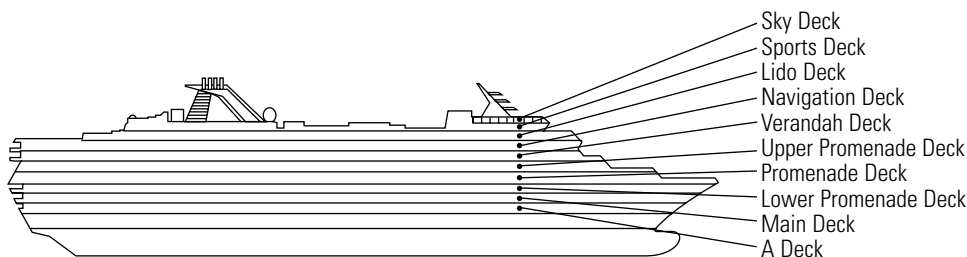

All information is subject to change.

STATEROOM SYMBOL LEGEND

- Triple (2 lower beds, 1 sofa bed)
- Quad (2 lower beds, 1 sofa bed, 1 upper)
- △ Partial sea view
- × Fully obstructed view
- + Connecting rooms
- These staterooms have portholes instead of windows
- ★ Suites SA030, B200 & B202 and staterooms K500, G501, G502, C567, FF829 & FF831 are modified accessible, shower only with small step, step into bathroom, standard interior and exterior door size
- ♿ Staterooms CA331, CA333, EE390, EE397, G704, G706, G709 & G711 are wheelchair accessible, roll-in shower only, wheelchair accessible doorways

OCEAN-VIEW STATEROOMS

CA
Lanai: 2 lower beds convertible to 1 queen-size bed, bathtub & shower. Sliding glass doors lead onto the walk-around Lower Promenade Deck. Approximately 181–256 sq. ft.

D E EE
Large: 2 lower beds convertible to 1 queen-size bed, bathtub & shower. Approximately 174–255 sq. ft.

H HH
Large: 2 lower beds convertible to 1 queen-size bed, bathtub & shower. All H-category staterooms have partial sea views. All HH-category staterooms have fully obstructed views. Approximately 174–255 sq. ft.

INTERIOR STATEROOMS

I L
Large: 2 lower beds convertible to 1 queen-size bed, shower. Approximately 141–226 sq. ft.