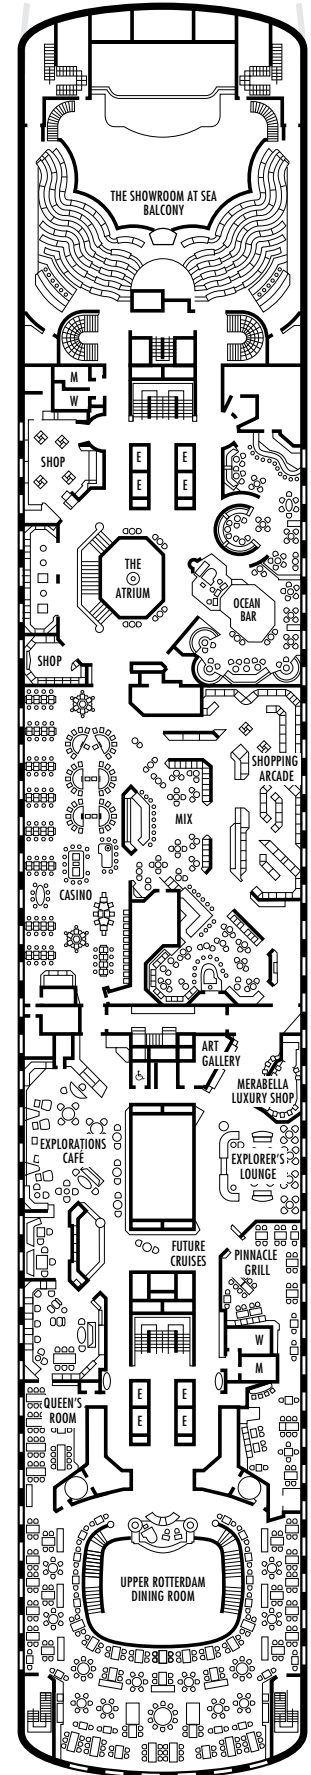

ms Veendam

DECK PLANS & STATEROOMS

The deck plans are color-coded by category of stateroom, and the category letter precedes the stateroom number in each room. All staterooms are equipped with flat-panel television, DVD player, telephone and multichannel music.

Important Note: Not all staterooms within each category have the same furniture configuration and/or facilities. Appropriate symbols within the rooms on the deck plans describe differences from the stateroom descriptions below.

All information is subject to change.

STATEROOM SYMBOL LEGEND

- Triple (2 lower beds, 1 sofa bed)
- Quad (2 lower beds, 1 sofa bed, 1 upper)
- △ Partial sea view
- × Fully obstructed view
- + Connecting rooms
- These staterooms have portholes instead of windows
- ★ Suites SA030, B200 & B202 and staterooms K500, G501, G502, C567, FF829 & FF831 are modified accessible, shower only with small step, step into bathroom, standard interior and exterior door size
- ♿ Staterooms CA331, CA333, EE390, EE397, G704, G706, G709 & G711 are wheelchair accessible, roll-in shower only, wheelchair accessible doorways