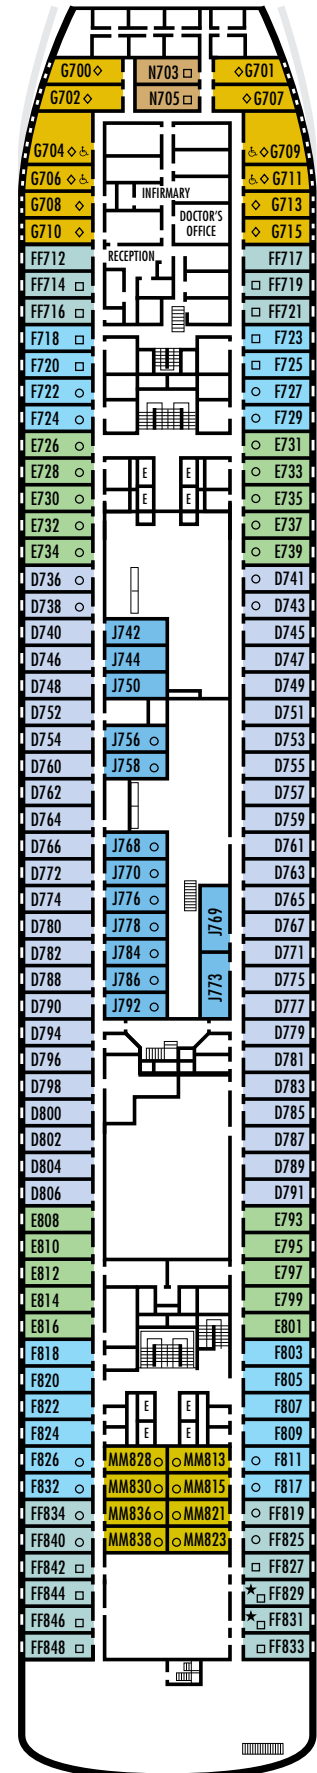

All information is subject to change.

STATEROOM SYMBOL LEGEND

- Triple (2 lower beds, 1 sofa bed)
- Quad (2 lower beds, 1 sofa bed, 1 upper)
- △ Partial sea view
- × Fully obstructed view
- + Connecting rooms
- ◇ These staterooms have portholes instead of windows
- ★ Suites SA030, B200 & B202 and staterooms K500, G501, G502, C567, FF829 & FF831 are modified accessible, shower only with small step, step into bathroom, standard interior and exterior door size
- ♿ Staterooms CA331, CA333, EE390, EE397, G704, G706, G709 & G711 are wheelchair accessible, roll-in shower only, wheelchair accessible doorways

OCEAN-VIEW STATEROOMS

D **E** **F** **FF**

Large: 2 lower beds convertible to 1 queen-size bed, bathtub & shower.
Approximately 174–255 sq. ft.

G

Large: 2 lower beds convertible to 1 queen-size bed, bathtub & shower. All G-category staterooms have portholes.
Approximately 174–255 sq. ft.

INTERIOR STATEROOMS

J **MM** **N**

Large: 2 lower beds convertible to 1 queen-size bed, shower.
Approximately 141–226 sq. ft.

DECK 4 – A DECK

Staterooms 700–848

ms Veendam

DECK PLANS & STATEROOMS

The deck plans are color-coded by category of stateroom, and the category letter precedes the stateroom number in each room. All staterooms are equipped with flat-panel television, DVD player, telephone and multichannel music.