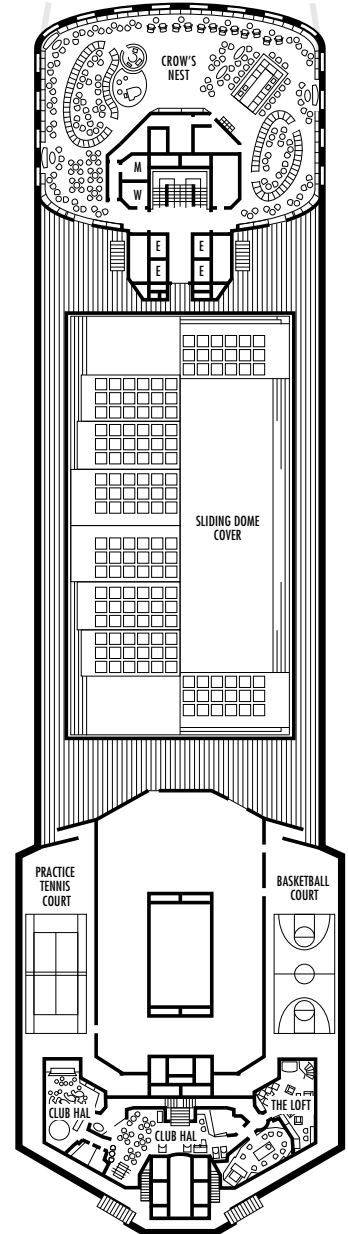

ms Veendam

DECK PLANS & STATEROOMS

The deck plans are color-coded by category of stateroom, and the category letter precedes the stateroom number in each room. All staterooms are equipped with flat-panel television, DVD player, telephone and multichannel music.

Important Note: Not all staterooms within each category have the same furniture configuration and/or facilities. Appropriate symbols within the rooms on the deck plans describe differences from the stateroom descriptions below.

All information is subject to change.

STATEROOM SYMBOL LEGEND

- Triple (2 lower beds, 1 sofa bed)
- Quad (2 lower beds, 1 sofa bed, 1 upper)
- △ Partial sea view
- × Fully obstructed view
- + Connecting rooms
- These staterooms have portholes instead of windows
- ★ Suites SA030, B200 & B202 and staterooms K500, G501, G502, C567, FF829 & FF831 are modified accessible, shower only with small step, step into bathroom, standard interior and exterior door size
- ♿ Staterooms CA331, CA333, EE390, EE397, G704, G706, G709 & G711 are wheelchair accessible, roll-in shower only, wheelchair accessible doorways