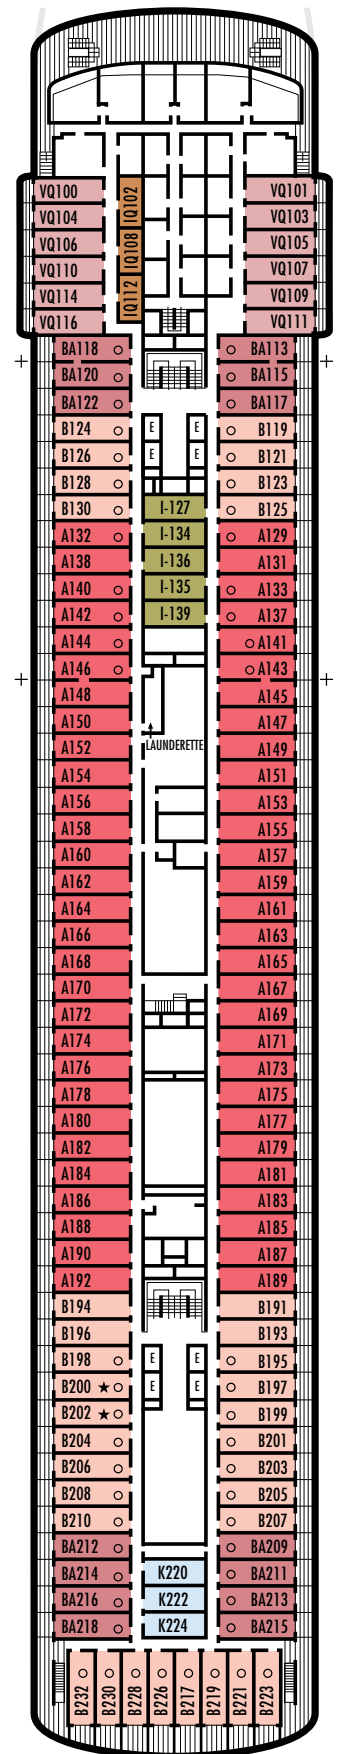

OCEAN-VIEW STATEROOMS

D **E** **F** **FF**

Large: 2 lower beds convertible to 1 queen-size bed, bathtub & shower.
Approximately 174–255 sq. ft.

G

Large: 2 lower beds convertible to 1 queen-size bed, bathtub & shower. All G-category staterooms have portholes.
Approximately 174–255 sq. ft.

OCEAN-VIEW STATEROOMS

C **DA** **DD** **E**

Large: 2 lower beds convertible to 1 queen-size bed, bathtub & shower.
Approximately 174–255 sq. ft.

G

Large: 2 lower beds convertible to 1 queen-size bed, bathtub & shower. All G-category staterooms have portholes.
Approximately 174–255 sq. ft.

H HH
Large: 2 lower beds convertible to 1 queen-size bed, bathtub & shower. All H-category staterooms have partial sea views. All HH-category staterooms have fully obstructed views. Approximately 174–255 sq. ft.

INTERIOR SPA STATEROOMS

IQ

Standard Interior Spa: 2 lower beds convertible to 1 queen-size bed, shower. Approximately 130 sq. ft.

INTERIOR STATEROOMS

I K

Large: 2 lower beds convertible to 1 queen-size bed, shower. Approximately 182 sq. ft.