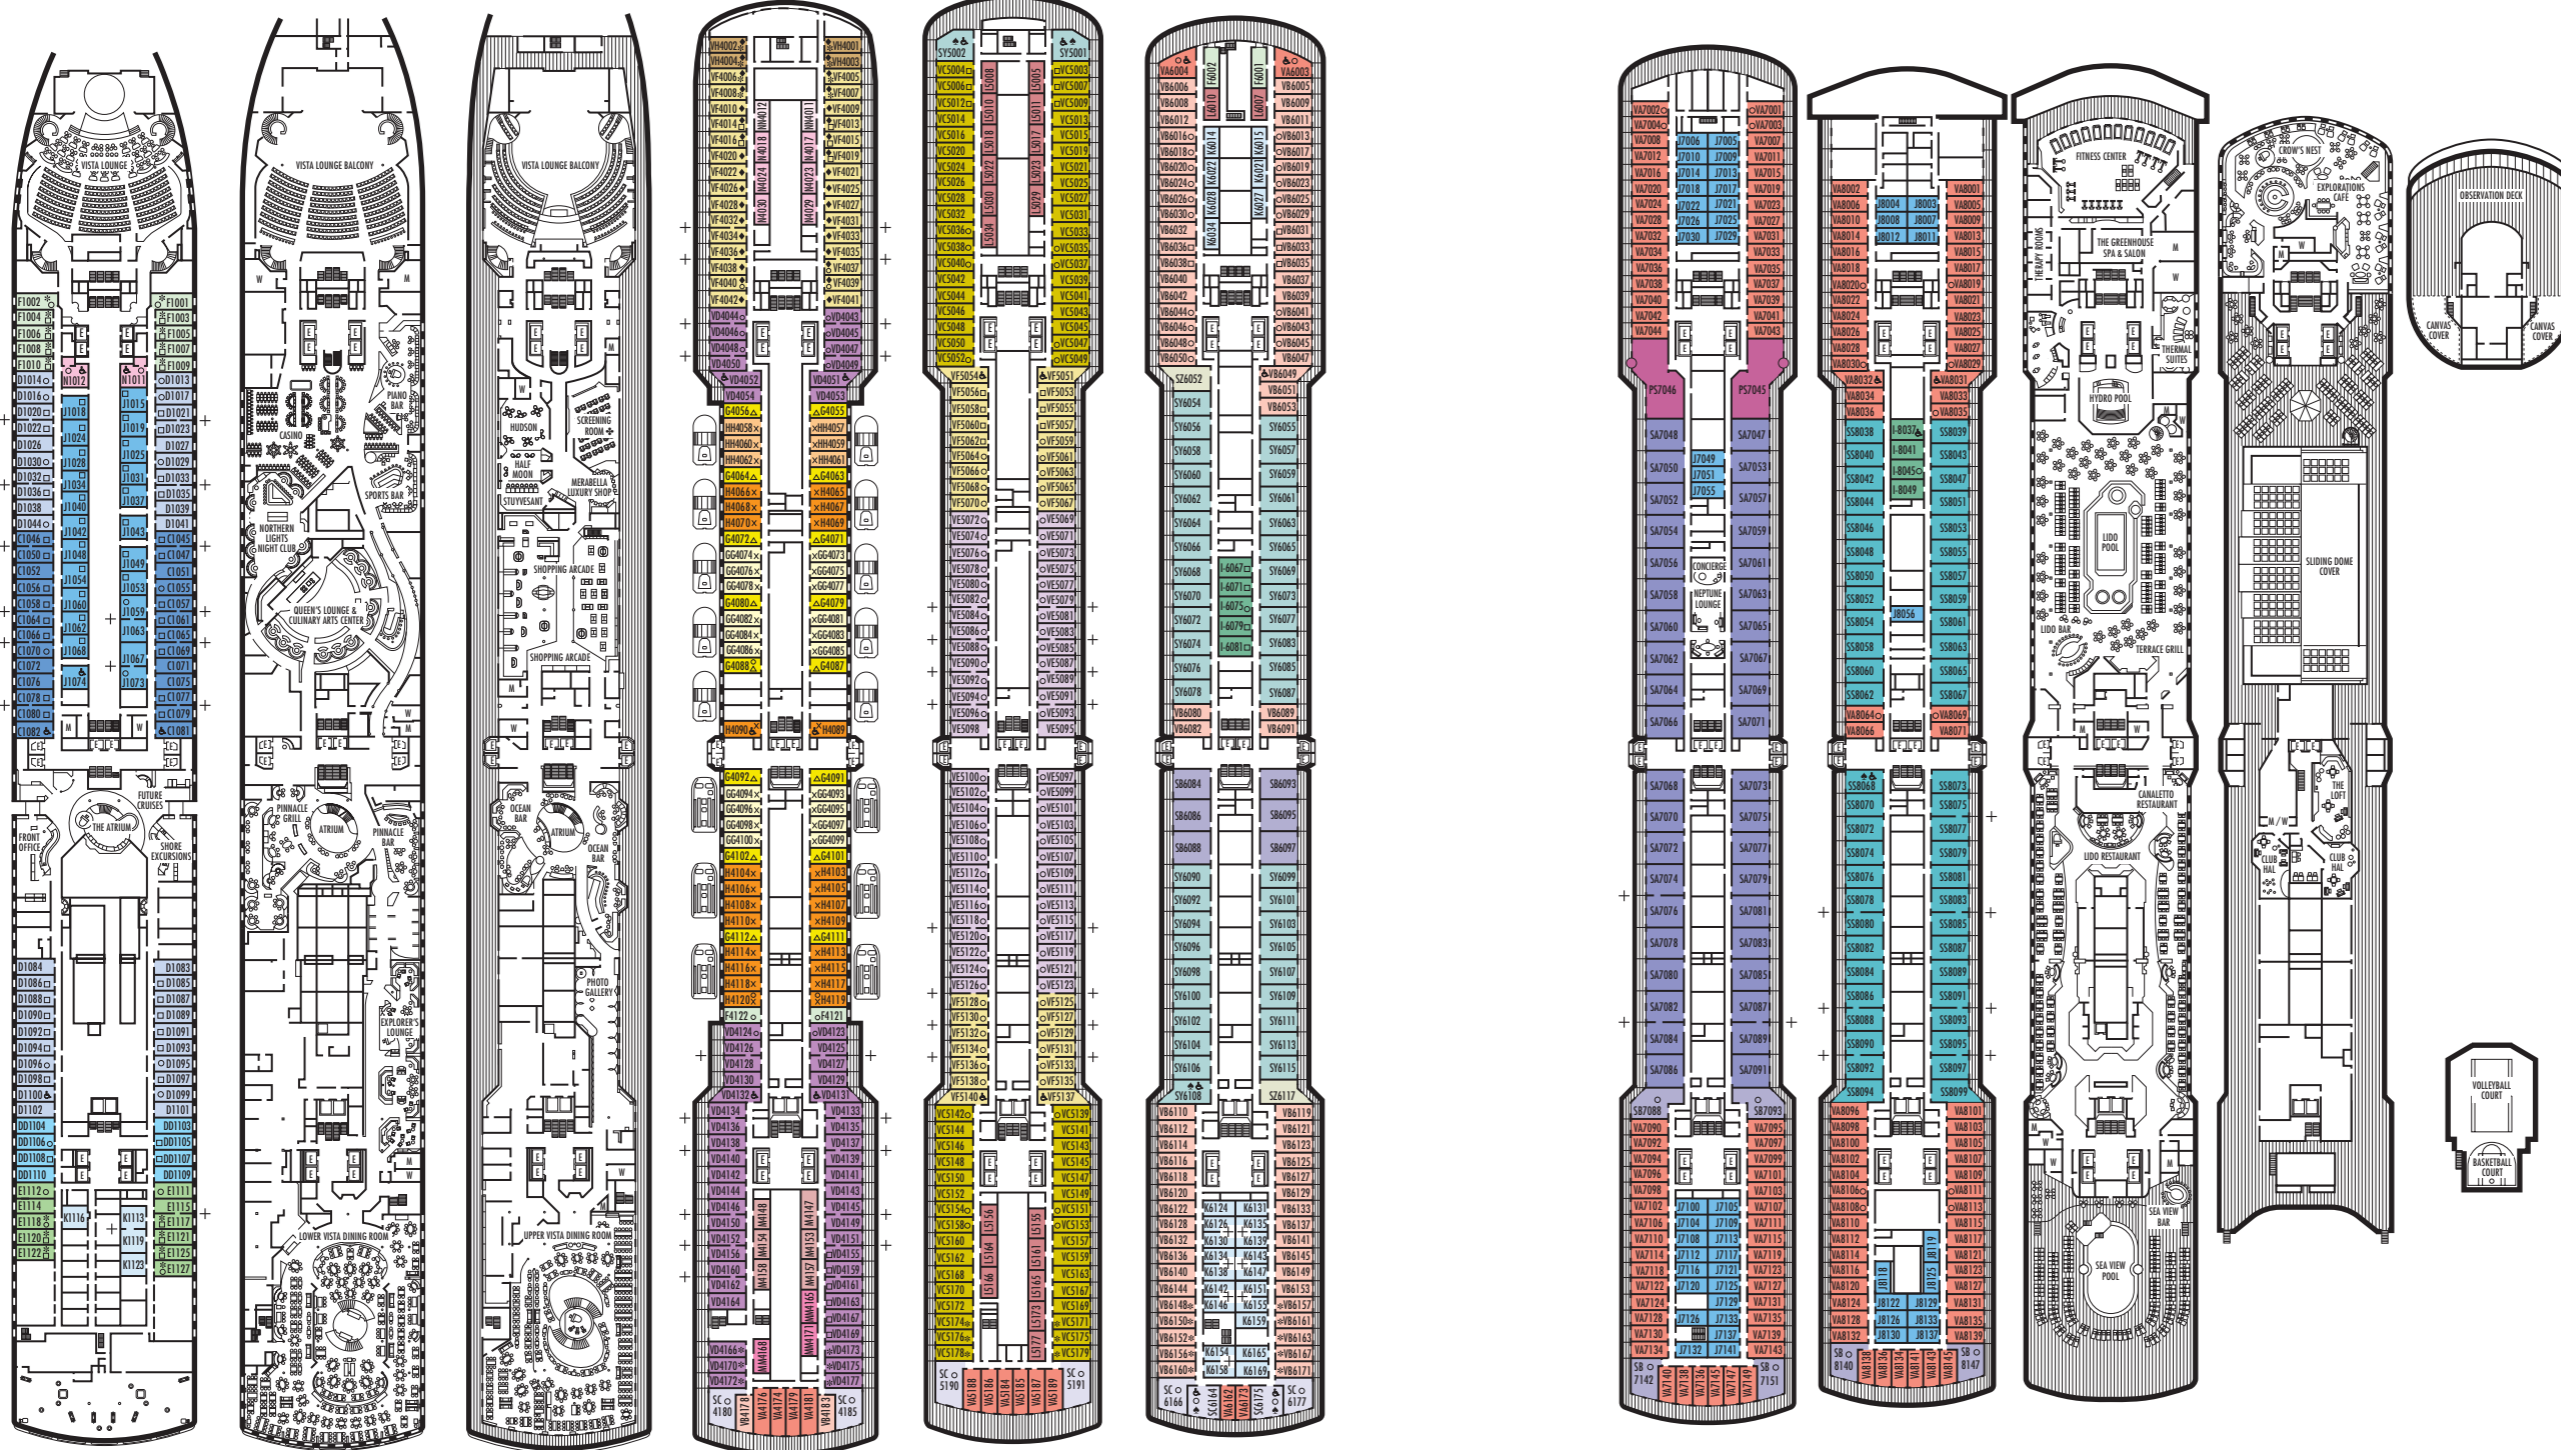

MAIN DECK LOWER PROMENADE DECK PROMENADE DECK UPPER PROMENADE DECK VERANDAH DECK UPPER VERANDAH DECK ROTTERDAM DECK NAVIGATION DECK LIDO DECK OBSERVATION DECK SPORTS DECK

ms Westerdam ms Oosterdam ms Zuiderdam

DECK PLANS & STATEROOMS

The deck plans are color-coded by category of stateroom, and the category letter precedes the stateroom number in each room. All staterooms are equipped with flat-panel television, mini-bar, DVD player, mini-safe, data port, telephone and multi-channel music.

Important Note: Not all staterooms within each category have the same furniture configuration and/or facilities. Appropriate symbols within the rooms on the deck plans describe differences from the stateroom descriptions below.

VERANDAH SUITES

PS
Penthouse Verandah Suites: Bedroom with 1 king-size bed, oversized whirlpool bath & shower & additional shower stall, living room, dining room, dressing room, private verandah with whirlpool, pantry, 1 sofa bed for 2 persons, microwave, refrigerator, guest toilet, private stereo system, floor-to-ceiling windows.

SA SB SC
Deluxe Verandah Suites: 2 lower beds convertible to 1 king-size bed, bathroom with dual-sink vanity, full-size whirlpool bath & shower & additional shower stall, large sitting area, dressing room, private verandah, 1 sofa bed for 2 persons, floor-to-ceiling windows.

SS SY SZ
Superior Verandah Suites: 2 lower beds convertible to 1 queen-size bed, bathroom with dual-sink vanity, full-size whirlpool bath & shower & additional shower stall, large sitting area, private verandah, 1 sofa bed for 1 person, floor-to-ceiling windows.

VERANDAH STATEROOMS

VA VB VC VD VE VF
VH
Deluxe Verandah Ocean-view: 2 lower beds convertible to 1 queen-size bed, bathtub & shower, sitting area, private verandah, floor-to-ceiling windows.

OCEAN-VIEW STATEROOMS

C D DD E F
Large: 2 lower beds convertible to 1 queen-size bed, bathtub & shower.

G GG H HH
Large: 2 lower beds convertible to 1 queen-size bed, bathtub & shower. All G-category staterooms have partial sea views. All GG-, H- & HH-category staterooms have fully obstructed views.

INTERIOR STATEROOMS

I
Large: 2 lower beds convertible to 1 queen-size bed, shower.

J K
Large or Standard: 2 lower beds convertible to 1 queen-size bed, shower.

L M MM N NN
Standard: 2 lower beds convertible to 1 queen-size bed, shower.

STATEROOM SYMBOL LEGEND

- Triple (2 lower beds, 1 sofa bed)
- Quad (2 lower beds, 1 sofa bed, 1 upper)
- △ Partial sea view
- × Fully obstructed view
- + Connecting rooms
- Shower only
- ♣ Single-sink vanity
- Staterooms have solid steel verandah railings instead of clear-view Plexiglas® railings
- ♿ Staterooms SS8068, SC6174, SC6164, SY5002, SY5001 are wheelchair accessible, bathtub and roll-in shower. Staterooms I-8037, VA8032, VA8031, SY6108, VB6049, VA6004, VA6003, VF5140, VF5137, VF5054, VF5051, VD4132, VD4131, H4090, H4089, VD4052, VD4051, D1100, C1082, C1081, J1074, N1012 & N1011 are wheelchair accessible, roll-in shower only.

SHIP SPECIFICATIONS & FACILITIES