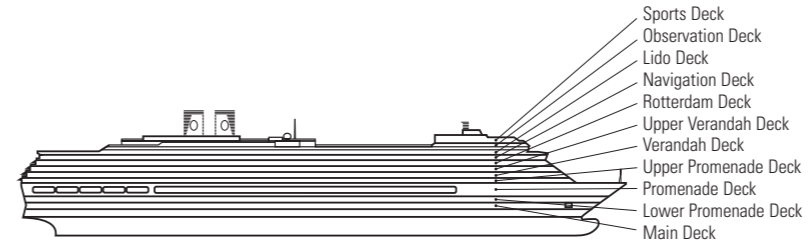

### SHIP SPECIFICATIONS & FACILITIES

- 1,916 Guests
- Gross Tons: ms Westerdam 82,348 ms Oosterdam 82,305 ms Zuiderdam 82,305
- 936 Feet Long
- Automatic Stabilizers
- 11 Guest Decks
- 14 Guest Elevators
- 4 Outside Elevators
- 4 Restaurants
- 2 Show Lounges
- Outdoor Swimming Pools (one with sliding glass roof)
- Spa & Salon
- Fitness Center
- Suite Lounge
- Duty-free Shops
- Internet Center
- Library
- Casino
- Basketball Court
- Volleyball Court