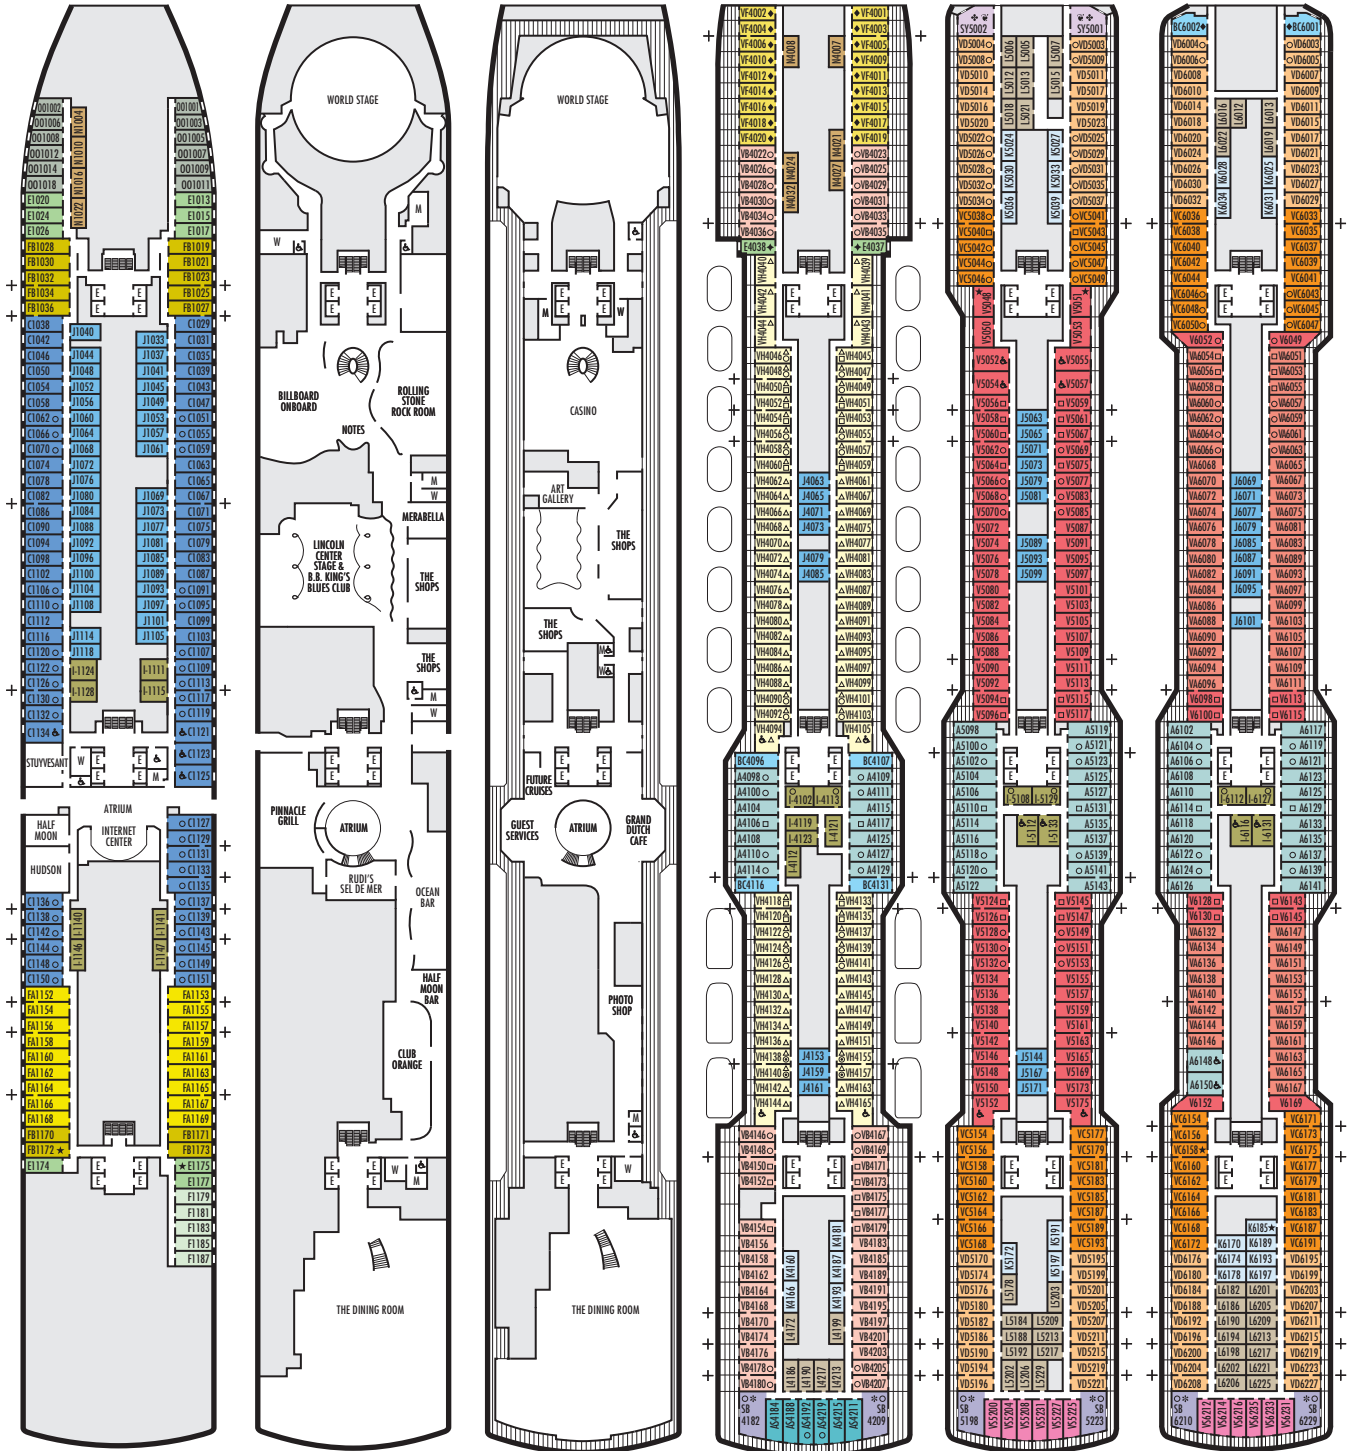

MAIN DECK
Staterooms 1001–1187

PLAZA DECK

PROMENADE DECK

BEETHOVEN DECK
Staterooms 4001–4219

GERSHWIN DECK
Staterooms 5001–5231

MOZART DECK
Staterooms 6001–6235

STATEROOM SYMBOL LEGEND

- Quad (2 lower beds, 1 sofa bed, 1 upper)
- ⊙ Triple (2 lower beds, 1 upper)
- ⊖ Triple (2 lower beds, 1 sofa bed)
- ⊕ Double (2 lower beds convertible to 1 king-size bed, no Murphy bed)
- △ Partially obstructed view
- ⊕ Connecting rooms
- ◆ Floor-to-ceiling windows
- * Shower only
- ▮ Uncovered verandah
- ◆ Staterooms have solid steel verandah railings instead of clear-view Plexiglas® railings
- ♣ Suites have part solid steel, part clear-view Plexiglas® verandah railings

ACCESSIBILITY STATEROOM SYMBOL LEGEND

- ♿ **Fully Accessible:** Suites SA7094, A6150 & A6148, and staterooms VA8149, VA8147, VA8134, VA8132, I-7108, I-7099, I-6131, I-6116, V5175, V5152, I-5133, I-5112, V5057, V5055, V5054, V5052, VH4165, VH4144, VH4105, VH4094, C1134, C1125, C1123, C1121 have a roll-in shower only
- ★ **Ambulatory Accessible:** Suites B8103 & SA7085 and staterooms K11049, VB11040, VQ10033, VE8142, VD7049, K6185, VC6158, V5051, V5048, FB1172 & E1175 have a shower only with small step, step into bathroom, standard interior and exterior door size

For information regarding stateroom bedding configurations and accessibility features on our ships please visit the [Accessibility](#) section of our website.

SHIP SPECIFICATIONS & FACILITIES

- 2,668 Guests
- 1,048 Crew
- 99,500 Gross Tons
- 975 Feet Long
- 13 Guest Decks
- Wraparound Promenade Deck
- 13 Restaurants & Cafes
- 7 Entertainment Venues
- 12 Lounges/Bars
- 2 Outdoor Swimming Pools (one with sliding glass roof)
- Spa & Salon
- Fitness Center
- Suite Lounge
- Duty-free Shops
- Library/Internet Cafe
- Onboard Wi-Fi Access
- Casino
- Sport Courts