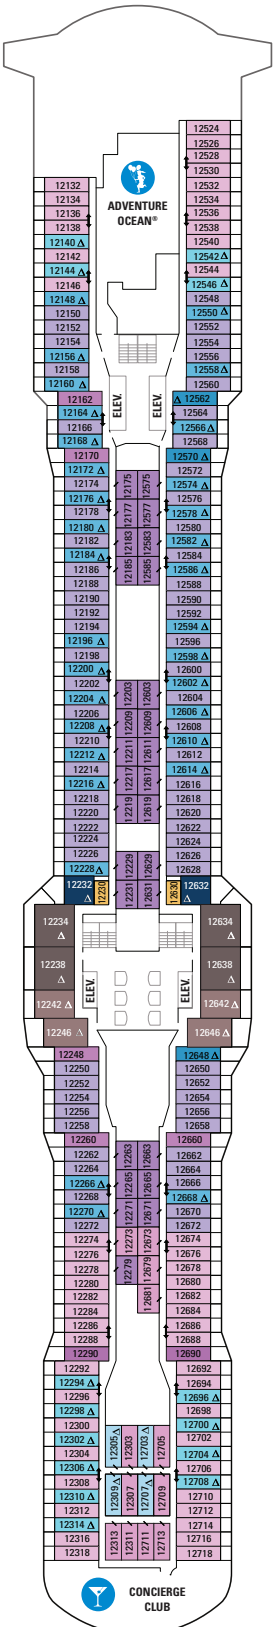

DECK 12
SUITES OS GS J1
BALCONY 1C 2C 4C 1D 2D 5D 6D
INTERIOR 2U 3U 4U 2W