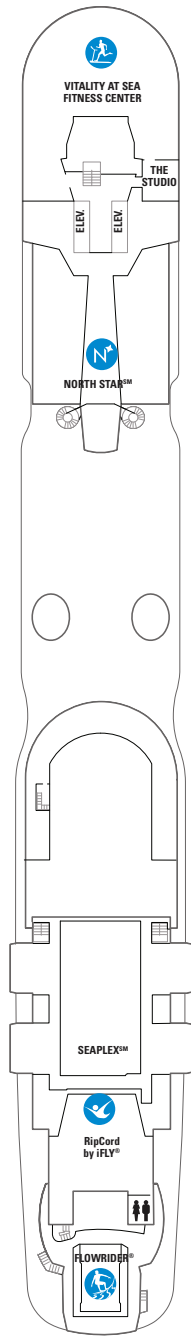

DECK 16

DECK 15

DECK 14

LEGENDS

- △ Stateroom with sofa bed
- ✦ Stateroom has third Pullman bed available
- ✦ Stateroom has third and fourth Pullman beds available
- ◆ Stateroom with sofa bed and third Pullman bed available
- ‡ Stateroom has four additional Pullman beds available
- ↕ Connecting staterooms
- ♿ Indicates accessible staterooms
- 🚫 Stateroom has an obstructed view

- |                      |                     |
|----------------------|---------------------|
| 🍷 Dining Venue       | 🏃 Running Track     |
| 🎮 Entertainment Area | 🧗 Rock climbing     |
| 🍹 Bars & Lounges     | 🌊 FlowRider®        |
| 👦 Kids & Teens Area  | ℹ Information       |
| 🏊 Pool               | 🏢 Conference Center |
| ♨ Spa                | 🛒 Shopping          |
| 🎰 Fitness            | 🎰 Casino            |

**DECK 13**  
 SUITES GB J1 J4  
 BALCONY 1C 2C 4C 1D 2D 5D 6D  
 INTERIOR 2U 4U 2W

**DECK 12**  
 SUITES OS GS J1  
 BALCONY 1C 2C 4C 1D 2D 5D 6D  
 INTERIOR 2U 3U 4U 2W

**DECK 11**  
 SUITES OS GS J1 J4  
 BALCONY 1C 2C 4C 1D 2D 5D 6D  
 OCEAN VIEW 1M 2M  
 INTERIOR 1U 2U 4U 2W

OCEAN VIEW **1M 2M**

INTERIOR **TU 2U 3U 4U 2W**

**DECK 8**

SUITES **RL OL GL SL GB GS J1 J3**

BALCONY **1C 2C 4C 3D 4D 5D**

OCEAN VIEW **7D 8D 2E**

OCEAN VIEW **1M 2M**

INTERIOR **TU 2U 3U 4U 2W**