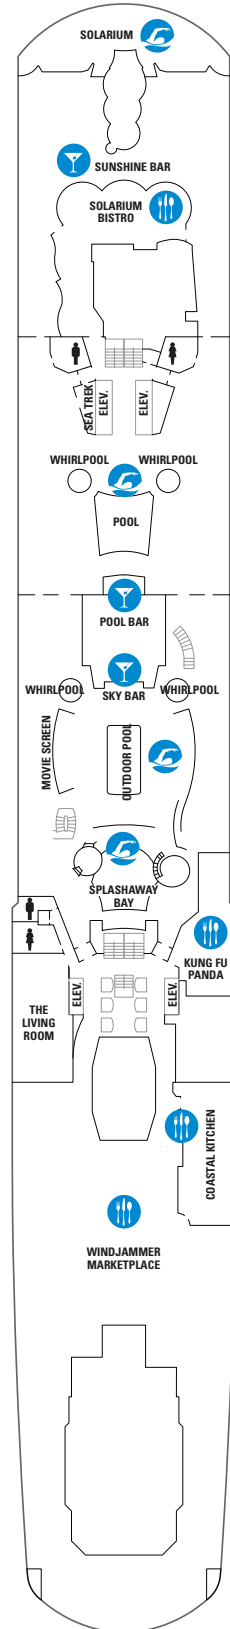

DECK 16

DECK 15

DECK 14

LEGENDS

- △ Stateroom with sofa bed
- ✦ Stateroom has third Pullman bed available
- ✦ Stateroom has third and fourth Pullman beds available
- ◆ Stateroom with sofa bed and third Pullman bed available
- ‡ Stateroom has four additional Pullman beds available
- ↕ Connecting staterooms
- ♿ Indicates accessible staterooms
- 🚫 Stateroom has an obstructed view

- |                      |                     |
|----------------------|---------------------|
| 🍷 Dining Venue       | 🏃 Running Track     |
| 🎮 Entertainment Area | 🧗 Rock climbing     |
| 🍹 Bars & Lounges     | 🌊 FlowRider®        |
| 👦 Kids & Teens Area  | ℹ Information       |
| 🏊 Pool               | 🏢 Conference Center |
| ♨ Spa                | 🛒 Shopping          |
| 🎰 Fitness            | 🎰 Casino            |

**DECK 13**  
 SUITES GB J1 J4  
 BALCONY 1C 2C 4C 1D 2D 5D 6D  
 INTERIOR 2U 4U 2W

**DECK 12**  
 SUITES OS GS J1  
 BALCONY 1C 2C 4C 1D 2D 5D 6D  
 INTERIOR 2U 3U 4U 2W

**DECK 11**  
 SUITES OS GS J1 J4  
 BALCONY 1C 2C 4C 1D 2D 5D 6D  
 OCEAN VIEW 1M 2M  
 INTERIOR 1U 2U 4U 2W

OCEAN VIEW **1M 2M**

INTERIOR **TU 2U 3U 4U 2W**

**DECK 8**

SUITES **RL OL GL SL GB GS J1 J3**

BALCONY **1C 2C 4C 3D 4D 5D**

OCEAN VIEW **7D 8D 2E**

OCEAN VIEW **1M 2M**

INTERIOR **TU 2U 3U 4U 2W**