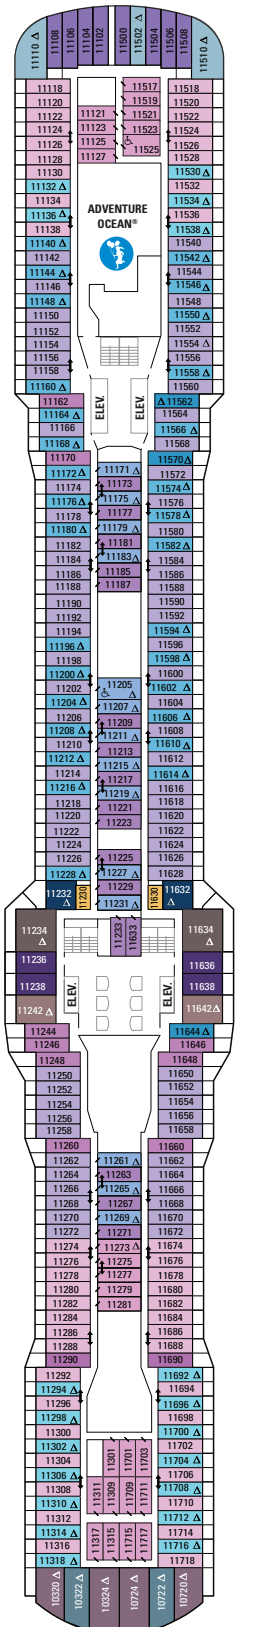

DECK 16

DECK 15

DECK 14

LEGENDS

- △ Stateroom with sofa bed
- ✦ Stateroom has third Pullman bed available
- ✦ Stateroom has third and fourth Pullman beds available
- ◆ Stateroom with sofa bed and third Pullman bed available
- ‡ Stateroom has four additional Pullman beds available
- ↕ Connecting staterooms
- ♿ Indicates accessible staterooms
- 🚫 Stateroom has an obstructed view

- |                      |                     |
|----------------------|---------------------|
| 🍷 Dining Venue       | 🏃 Running Track     |
| 🎮 Entertainment Area | 🧗 Rock climbing     |
| 🍹 Bars & Lounges     | 🌊 FlowRider®        |
| 👦 Kids & Teens Area  | ℹ Information       |
| 🏊 Pool               | 🏢 Conference Center |
| ♨ Spa                | 🛒 Shopping          |
| 🎰 Fitness            | 🎰 Casino            |

**DECK 13**  
 SUITES GB J1 J4  
 BALCONY 1C 2C 4C 1D 2D 5D 6D  
 INTERIOR 2U 4U 2W

**DECK 12**  
 SUITES OS GS J1  
 BALCONY 1C 2C 4C 1D 2D 5D 6D  
 INTERIOR 2U 3U 4U 2W

**DECK 11**  
 SUITES OS GS J1 J4  
 BALCONY 1C 2C 4C 1D 2D 5D 6D  
 OCEAN VIEW 1M 2M  
 INTERIOR 1U 2U 4U 2W

OCEAN VIEW **1M 2M**

INTERIOR **TU 2U 3U 4U 2W**

**DECK 8**

SUITES **RL OL GL SL GB GS J1 J3**

BALCONY **1C 2C 4C 3D 4D 5D**

OCEAN VIEW **7D 8D 2E**

OCEAN VIEW **1M 2M**

INTERIOR **TU 2U 3U 4U 2W**