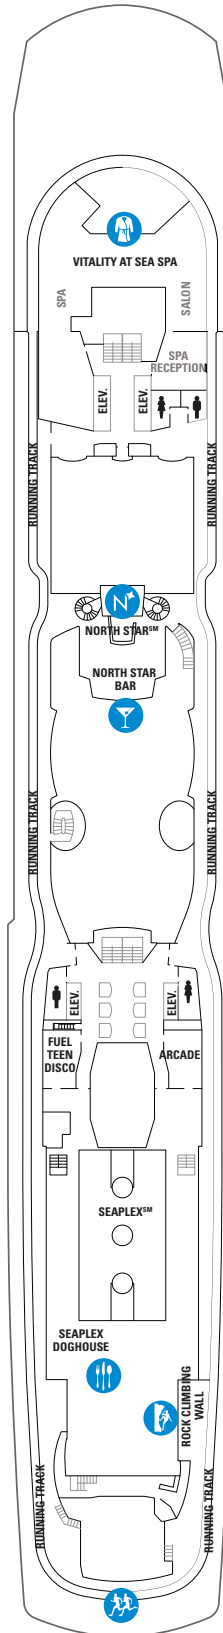

DECK 16

DECK 15

DECK 14

LEGENDS

- △ Stateroom with sofa bed
- ✦ Stateroom has third Pullman bed available
- ✦ Stateroom has third and fourth Pullman beds available
- ◆ Stateroom with sofa bed and third Pullman bed available
- ‡ Stateroom has four additional Pullman beds available
- ↕ Connecting staterooms
- ♿ Indicates accessible staterooms
- 🚫 Stateroom has an obstructed view

- |                      |                     |
|----------------------|---------------------|
| 🍷 Dining Venue       | 🏃 Running Track     |
| 🎮 Entertainment Area | 🧗 Rock climbing     |
| 🍹 Bars & Lounges     | 🌊 FlowRider®        |
| 👦 Kids & Teens Area  | ℹ Information       |
| 🏊 Pool               | 🏢 Conference Center |
| ♨ Spa                | 🛒 Shopping          |
| 🎰 Fitness            | 🎰 Casino            |

**DECK 13**  
 SUITES GB J1 J4  
 BALCONY 1C 2C 4C 1D 2D 5D 6D  
 INTERIOR 2U 4U 2W

**DECK 12**  
 SUITES OS GS J1  
 BALCONY 1C 2C 4C 1D 2D 5D 6D  
 INTERIOR 2U 3U 4U 2W

**DECK 11**  
 SUITES OS GS J1 J4  
 BALCONY 1C 2C 4C 1D 2D 5D 6D  
 OCEAN VIEW 1M 2M  
 INTERIOR 1U 2U 4U 2W

OCEAN VIEW **1M 2M**

INTERIOR **TU 2U 3U 4U 2W**

**DECK 8**

SUITES **RL OL GL SL GB GS J1 J3**

BALCONY **1C 2C 4C 3D 4D 5D**

OCEAN VIEW **7D 8D 2E**

OCEAN VIEW **1M 2M**

INTERIOR **TU 2U 3U 4U 2W**