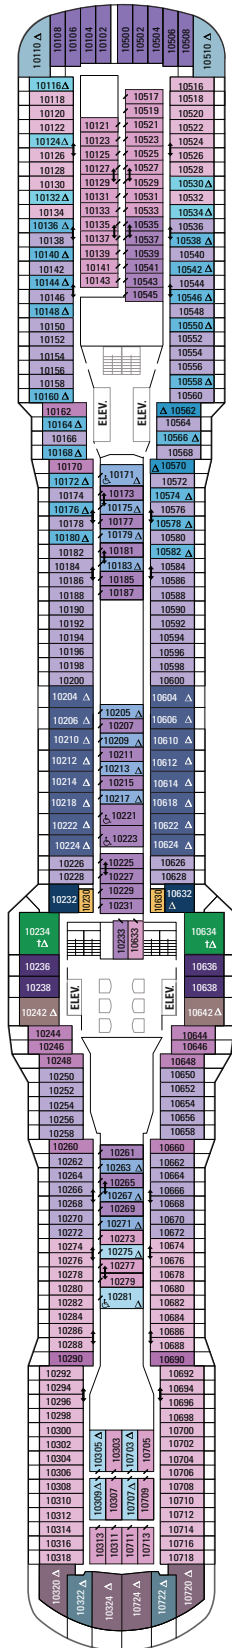

DECK 16

DECK 15

DECK 14

LEGENDS

- △ Stateroom with sofa bed
- ✦ Stateroom has third Pullman bed available
- ✦ Stateroom has third and fourth Pullman beds available
- ◆ Stateroom with sofa bed and third Pullman bed available
- ‡ Stateroom has four additional Pullman beds available
- ↕ Connecting staterooms
- ♿ Indicates accessible staterooms
- 🚫 Stateroom has an obstructed view

**DECK 13**  
 SUITES GB J1 J4  
 BALCONY 1C 2C 4C 1D 2D 5D 6D  
 INTERIOR 2U 4U 2W

**DECK 12**  
 SUITES OS GS J1  
 BALCONY 1C 2C 4C 1D 2D 5D 6D  
 INTERIOR 2U 3U 4U 2W

**DECK 11**  
 SUITES OS GS J1 J4  
 BALCONY 1C 2C 4C 1D 2D 5D 6D  
 OCEAN VIEW 1M 2M  
 INTERIOR 1U 2U 4U 2W

**DECK 10**

SUITES **GL SL GT GS J1 J3 J4**

BALCONY **1C 2C 4C 1D 2D 5D 6D**

OCEAN VIEW **1M 2M**

INTERIOR **TU 2U 3U 4U 2W**

**DECK 9**

SUITES **GT GS J1 J3 J4**

BALCONY **1C 2C 4C 1D 2D 5D 6D**

OCEAN VIEW **1M 2M**

INTERIOR **TU 2U 3U 4U 2W**

**DECK 8**

SUITES **RL OL GL SL GB GS J1 J3**

BALCONY **1C 2C 4C 3D 4D 5D**

OCEAN VIEW **7D 8D 2E**

OCEAN VIEW **1M 2M**

INTERIOR **TU 2U 3U 4U 2W**