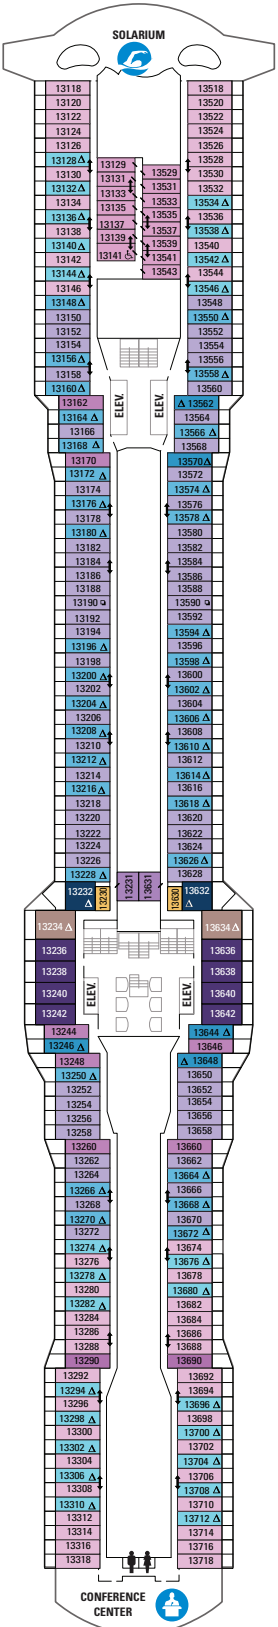

DECK 16

DECK 15

DECK 14

LEGENDS

- △ Stateroom with sofa bed
- ✦ Stateroom has third Pullman bed available
- ✦ Stateroom has third and fourth Pullman beds available
- ◆ Stateroom with sofa bed and third Pullman bed available
- ‡ Stateroom has four additional Pullman beds available
- ↕ Connecting staterooms
- ♿ Indicates accessible staterooms
- 🚫 Stateroom has an obstructed view

- |                      |                     |
|----------------------|---------------------|
| 🍷 Dining Venue       | 🏃 Running Track     |
| 🎮 Entertainment Area | 🧗 Rock climbing     |
| 🍹 Bars & Lounges     | 🌊 FlowRider®        |
| 👦 Kids & Teens Area  | ℹ Information       |
| 🏊 Pool               | 🏢 Conference Center |
| ♨ Spa                | 🛒 Shopping          |
| 🎰 Fitness            | 🎰 Casino            |

**DECK 13**  
 SUITES GB J1 J4  
 BALCONY 1C 2C 4C 1D 2D 5D 6D  
 INTERIOR 2U 4U 2W

**DECK 12**  
 SUITES OS GS J1  
 BALCONY 1C 2C 4C 1D 2D 5D 6D  
 INTERIOR 2U 3U 4U 2W

**DECK 11**  
 SUITES OS GS J1 J4  
 BALCONY 1C 2C 4C 1D 2D 5D 6D  
 OCEAN VIEW 1M 2M  
 INTERIOR 1U 2U 4U 2W

OCEAN VIEW **1M 2M**

INTERIOR **TU 2U 3U 4U 2W**

**DECK 8**

SUITES **RL OL GL SL GB GS J1 J3**

BALCONY **1C 2C 4C 3D 4D 5D**

OCEAN VIEW **7D 8D 2E**

OCEAN VIEW **1M 2M**

INTERIOR **TU 2U 3U 4U 2W**