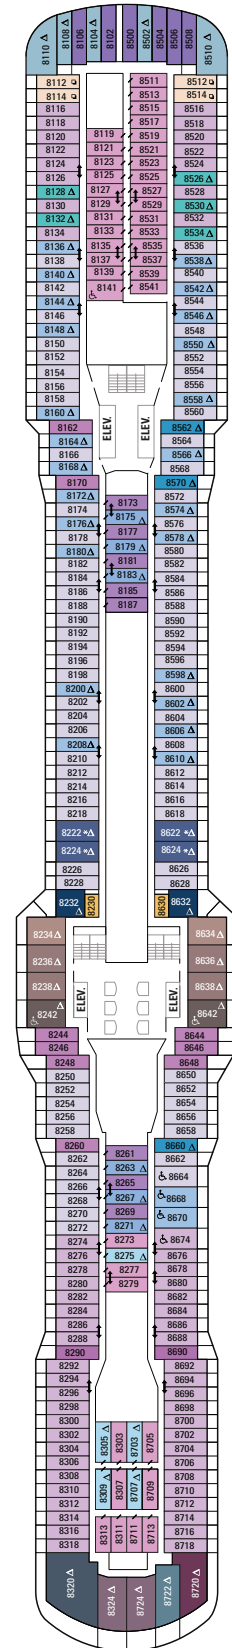

DECK 16

DECK 15

DECK 14

LEGENDS

- △ Stateroom with sofa bed
- ✦ Stateroom has third Pullman bed available
- ✦ Stateroom has third and fourth Pullman beds available
- ◆ Stateroom with sofa bed and third Pullman bed available
- ‡ Stateroom has four additional Pullman beds available
- ↕ Connecting staterooms
- ♿ Indicates accessible staterooms
- 🚫 Stateroom has an obstructed view

**DECK 10**

SUITES **GL SL GT GS J1 J3 J4**

BALCONY **1C 2C 4C 1D 2D 5D 6D**

OCEAN VIEW **1M 2M**

INTERIOR **TU 2U 3U 4U 2W**

**DECK 9**

SUITES **GT GS J1 J3 J4**

BALCONY **1C 2C 4C 1D 2D 5D 6D**

OCEAN VIEW **1M 2M**

INTERIOR **TU 2U 3U 4U 2W**

**DECK 8**

SUITES **RL OL GL SL GB GS J1 J3**

BALCONY **1C 2C 4C 3D 4D 5D**

OCEAN VIEW **7D 8D 2E**

OCEAN VIEW **1M 2M**

INTERIOR **TU 2U 3U 4U 2W**

**DECK 7**

SUITES **GB J1 J4**

BALCONY **1C 2C 4C 3D 4D 7D**

**8D 1E 2E 2F**

INTERIOR **3U 4U 2W**

**DECK 6**

SUITES **GB J1 J4**

BALCONY **3D 4D 7D 8D 1E 2E 2F**