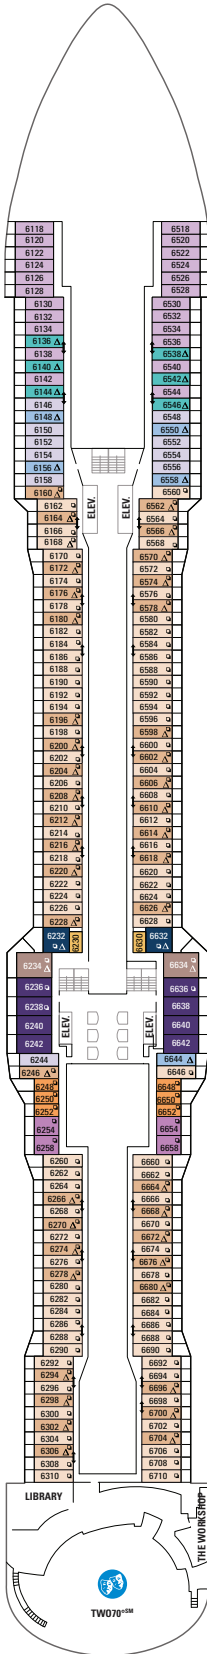

DECK 6

SUITES **GB J1 J4**

BALCONY **3D 4D 7D 8D 1E 2E 2F**

INTERIOR **2W**