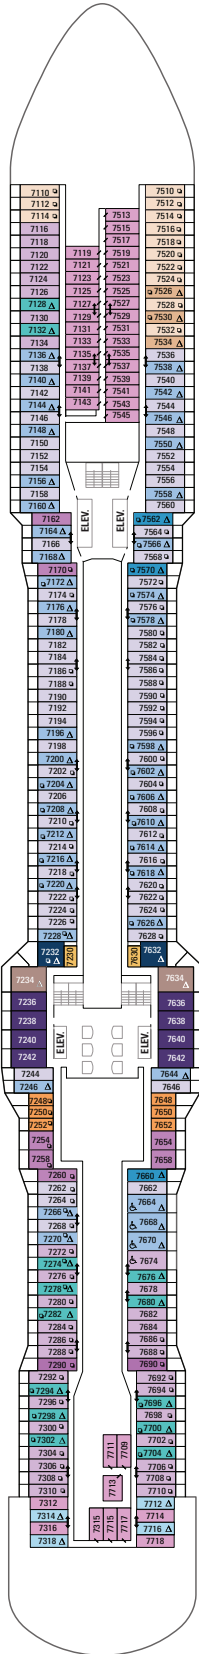

DECK 16

DECK 15

DECK 14

LEGENDS

- △ Stateroom with sofa bed
- ✦ Stateroom has third Pullman bed available
- ✦ Stateroom has third and fourth Pullman beds available
- ◆ Stateroom with sofa bed and third Pullman bed available
- ‡ Stateroom has four additional Pullman beds available
- ↕ Connecting staterooms
- ♿ Indicates accessible staterooms
- 🚫 Stateroom has an obstructed view

**DECK 10**

SUITES **GL SL GT GS J1 J3 J4**

BALCONY **1C 2C 4C 1D 2D 5D 6D**

OCEAN VIEW **1M 2M**

INTERIOR **TU 2U 3U 4U 2W**

**DECK 9**

SUITES **GT GS J1 J3 J4**

BALCONY **1C 2C 4C 1D 2D 5D 6D**

OCEAN VIEW **1M 2M**

INTERIOR **TU 2U 3U 4U 2W**

**DECK 8**

SUITES **RL OL GL SL GB GS J1 J3**

BALCONY **1C 2C 4C 3D 4D 5D**

OCEAN VIEW **7D 8D 2E**

OCEAN VIEW **1M 2M**

INTERIOR **TU 2U 3U 4U 2W**

**DECK 7**

SUITES **GB J1 J4**

BALCONY **1C 2C 4C 3D 4D 7D**

**8D 1E 2E 2F**

INTERIOR **3U 4U 2W**

**DECK 6**

SUITES **GB J1 J4**

BALCONY **3D 4D 7D 8D 1E 2E 2F**