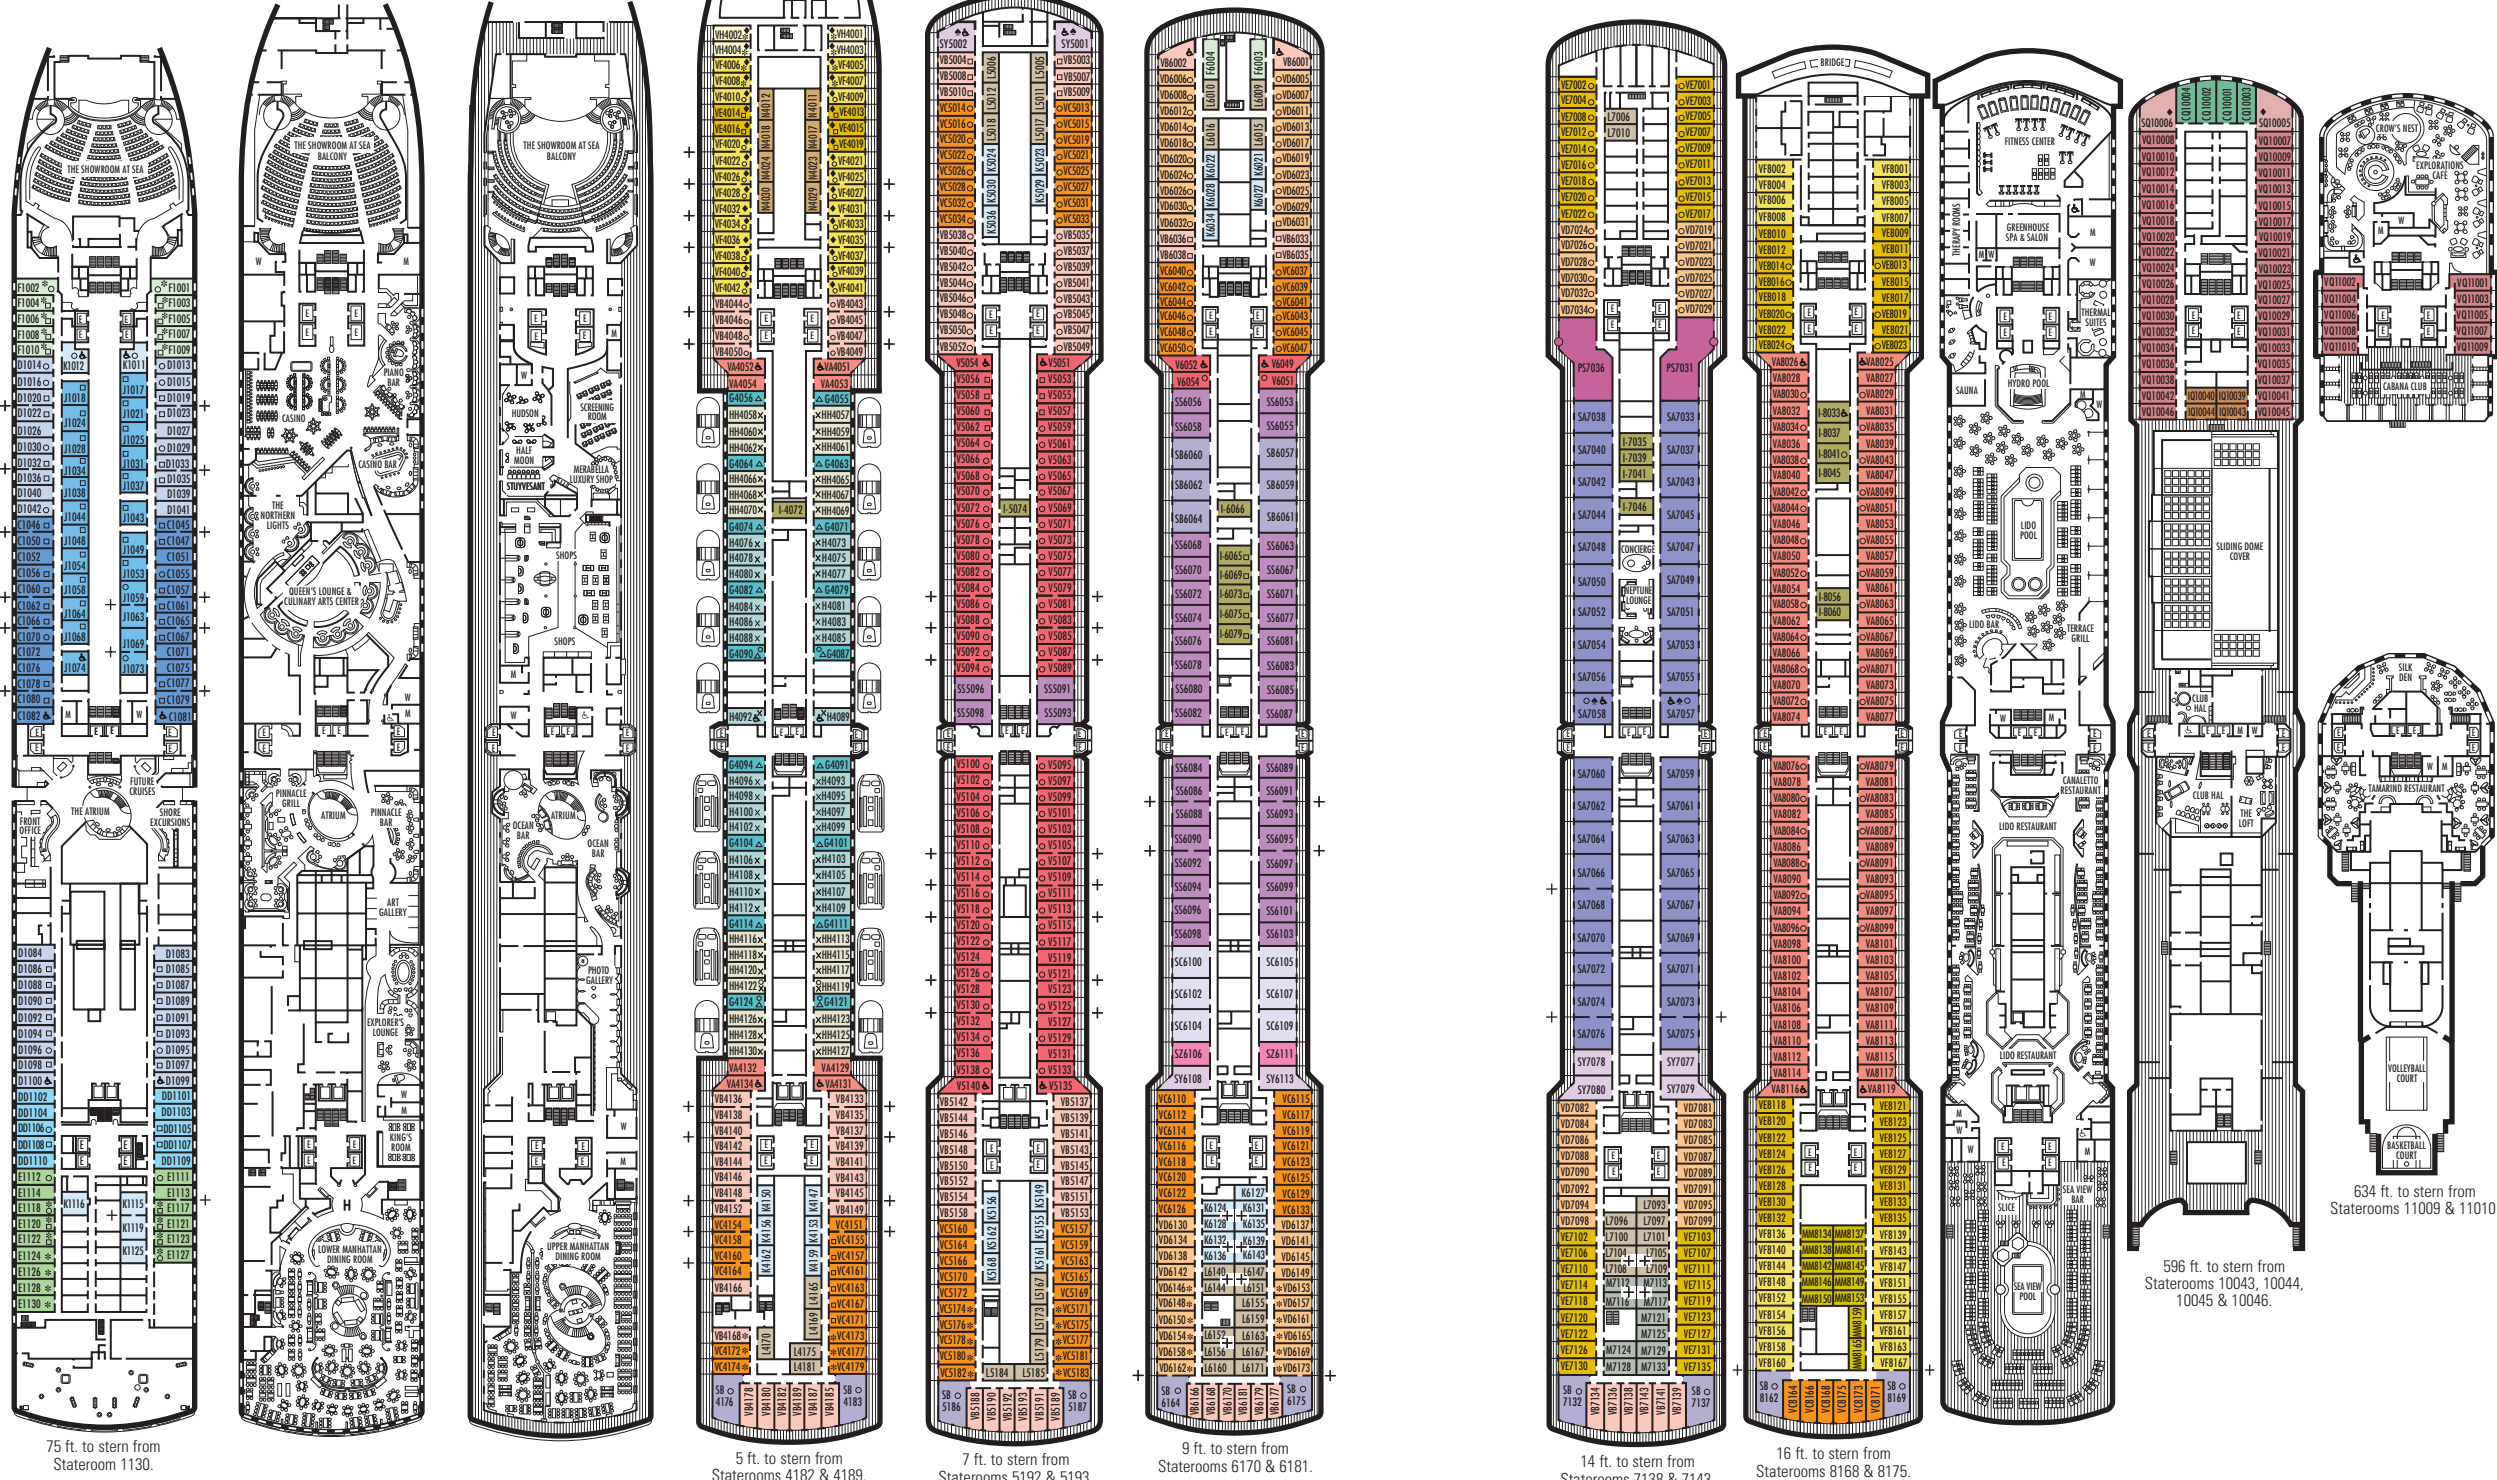

Ocean-View Staterooms
Large: 2 lower beds convertible to 1 queen-size bed, bathtub & shower.

Large: 2 lower beds convertible to 1 queen-size bed, bathtub & shower, floor-to-ceiling windows. All G-category staterooms have partial sea views. All H- & HH-category staterooms have fully obstructed views.

Interior Staterooms
Large or Standard: 2 lower beds convertible to 1 queen-size bed, shower. Staterooms IQ10043 and IQ10044 have fully obstructed views.

Spa Suites and Staterooms. Opt for the serenity of a Spa Suite or Stateroom, featuring modern spa amenities.

MAIN DECK
Staterooms 1001-1130
252 ft. from bow to Staterooms 1001 & 1002.

LOWER PROMENADE DECK

PROMENADE DECK

UPPER PROMENADE DECK
Staterooms 4001-4189
103 ft. from bow to Staterooms 4001 & 4002.

VERANDAH DECK
Staterooms 5001-5193
103 ft. from bow to Staterooms 5001 & 5002.

UPPER VERANDAH DECK
Staterooms 6001-6181
112 ft. from bow to Staterooms 6003 & 6004.

ROTTERDAM DECK
Staterooms 7001-7143
140 ft. from bow to Staterooms 7001 & 7002.

NAVIGATION DECK
Staterooms 8001-8175
186 ft. from bow to Staterooms 8001 & 8002.

LIDO DECK

PANORAMA DECK
Staterooms 10001-10046
140 ft. from bow to Staterooms 10001 & 10002.

OBSERVATION DECK
Staterooms 11001-11010
252 ft. from bow to Staterooms 11001 & 11002.

STATEROOM SYMBOL LEGEND

- Triple (2 lower beds, 1 sofa bed)
- Quad (2 lower beds, 1 sofa bed, 1 upper)
- △ Partial sea view
- × Fully obstructed view
- ⊕ Connecting rooms
- Shower only
- ♠ Single-sink vanity
- Staterooms have solid steel verandah railings instead of clear-view Plexiglas® railings
- ♿ Suites SA7058 & SA7057 are wheelchair accessible, bathtub and roll-in shower. Suites SY5002 & SY5001 and staterooms VA8119, VA8116, I-8033, VA8026, VA8025, V6052, V6049, VB6002, VB6001, V5140, V5135, V5054, V5051, VA4134, VA4131, H4092, H4089, VA4052, VA4051, D1100, D1099, C1082, C1081, J1074, K1012 & K1011 are wheelchair accessible, roll-in shower only.

SHIP SPECIFICATIONS & FACILITIES

- 2,106 Guests
- 86,700 Gross Tons
- 936 Feet Long
- Automatic Stabilizers
- 11 Guest Decks
- 14 Guest Elevators
- 4 Outside Elevators
- 5 Restaurants
- 2 Show Lounges
- Outdoor Swimming Pools (one with sliding glass roof)
- Spa & Salon
- Fitness Center
- Suite Lounge
- Duty-free Shops
- Internet Center
- Library
- Casino
- Basketball Court
- Volleyball Court