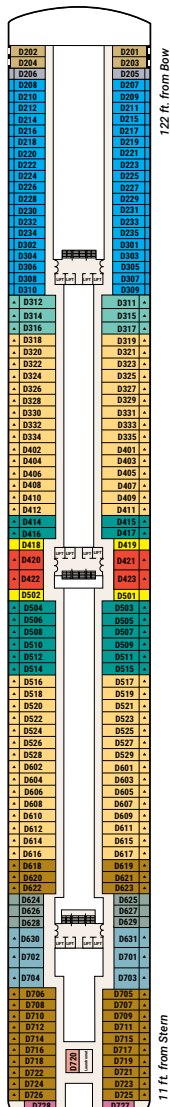

Stateroom Description

SUITE

- **S4** Penthouse suite Aft (Lido, Caribe)
- **S5** Premium suite Mid-ship (Dolphin), Aft (Promenade, Baja)
- **S6** Vista suite Aft (Caribe, Dolphin, Aloha, Lido)

CLUB CLASS MINI-SUITE

- **M1** Premium Mid-ship (Baja, Caribe, Dolphin)

MINI-SUITE

- **MB** Mid-forward, Mid-aft (Dolphin), Mid-ship (Aloha)
- **MD** Aft (Caribe, Dolphin)
- **ME** Forward (Baja, Caribe, Dolphin)
- **MY** No balcony Forward (Baja, Caribe)

BALCONY

- **B1** Premium Mid-ship (Caribe)

BALCONY (CONT.)

- **B2** Premium Mid-forward, Mid-aft (Caribe)
- **BA** Mid-ship (Baja, Caribe, Dolphin)
- **BB** Mid-forward, Mid-aft (Baja), Mid-ship (Aloha)
- **BC** Mid-forward, Mid-aft (Aloha)
- **BD** Aft (Baja, Caribe, Dolphin)
- **BE** Forward (Baja, Caribe, Dolphin), Aft (Aloha, Emerald, Promenade, Lido)
- **BF** Forward (Aloha, Emerald)
- **BY** Obstructed view Forward (Dolphin)
- **BZ** Obstructed view Forward (Emerald)

OCEANVIEW

- **O5** Premium Forward (Dolphin)
- **O6** Premium Forward (Emerald)

OCEANVIEW (CONT.)

- **OB** Mid-ship (Plaza, Fiesta)
- **OC** Mid-aft (Plaza, Fiesta)
- **OE** Aft (Emerald, Plaza, Fiesta, Promenade)
- **OV** Obstructed view Mid-ship (Emerald)
- **OW** Obstructed view Mid-forward, Mid-aft (Emerald)
- **OY** Obstructed view Aft (Emerald, Dolphin)
- **OZ** Obstructed view Forward (Emerald)

INTERIOR

- **IA** Mid-ship (Baja, Caribe)
- **IB** Mid-forward (Baja), Mid-aft (Baja, Caribe), Mid-ship (Aloha, Plaza)
- **IC** Mid-forward, (Aloha), Mid-aft (Plaza)
- **ID** Aft (Baja, Caribe, Dolphin)

INTERIOR (CONT.)

- **IE** Forward (Baja, Caribe), Aft (Emerald, Plaza, Promenade)
- **IF** Forward (Aloha)

- Fully Accessible stateroom, roll-in shower only
- Will accommodate third and fourth person
- ▲ Will accommodate third person
- ◻ Will accommodate third and fourth person, fourth berth is rollaway bed
- Connecting staterooms

Dolphin 9