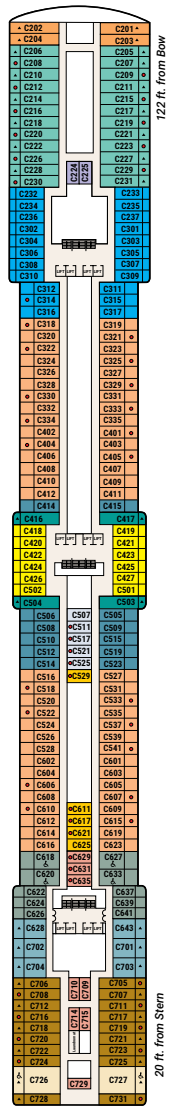

BALCONY

- **B1** Premium Mid-ship (Caribe)

BALCONY (CONT.)

- **B2** Premium Mid-forward, Mid-aft (Caribe)
- **BA** Mid-ship (Baja, Caribe, Dolphin)
- **BB** Mid-forward, Mid-aft (Baja), Mid-ship (Aloha)
- **BC** Mid-forward, Mid-aft (Aloha)
- **BD** Aft (Baja, Caribe, Dolphin)
- **BE** Forward (Baja, Caribe, Dolphin), Aft (Aloha, Emerald, Promenade, Lido)
- **BF** Forward (Aloha, Emerald)
- **BY** Obstructed view Forward (Dolphin)
- **BZ** Obstructed view Forward (Emerald)

OCEANVIEW

- **O5** Premium Forward (Dolphin)
- **O6** Premium Forward (Emerald)

OCEANVIEW (CONT.)

- **OB** Mid-ship (Plaza, Fiesta)
- **OC** Mid-aft (Plaza, Fiesta)
- **OE** Aft (Emerald, Plaza, Fiesta, Promenade)
- **OV** Obstructed view Mid-ship (Emerald)
- **OW** Obstructed view Mid-forward, Mid-aft (Emerald)
- **OY** Obstructed view Aft (Emerald, Dolphin)
- **OZ** Obstructed view Forward (Emerald)

INTERIOR

- **IA** Mid-ship (Baja, Caribe)
- **IB** Mid-forward (Baja), Mid-aft (Baja, Caribe), Mid-ship (Aloha, Plaza)
- **IC** Mid-forward, (Aloha), Mid-aft (Plaza)
- **ID** Aft (Baja, Caribe, Dolphin)

INTERIOR (CONT.)

- **IE** Forward (Baja, Caribe), Aft (Emerald, Plaza, Promenade)
- **IF** Forward (Aloha)

- Fully Accessible stateroom, roll-in shower only
- Will accommodate third and fourth person
- ▲ Will accommodate third person
- ◻ Will accommodate third and fourth person, fourth berth is rollaway bed
- Connecting staterooms

Caribe 10