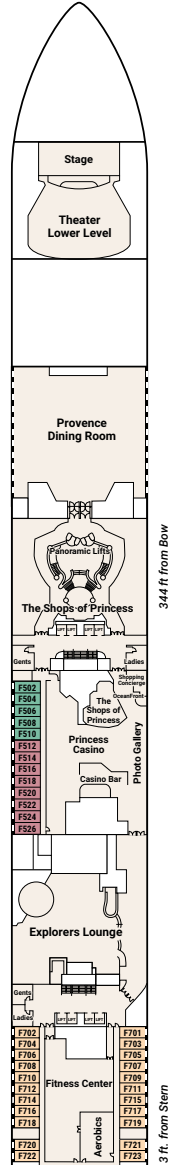

Stateroom Description

SUITE

- **S4** Penthouse suite Aft (Lido, Caribe)
- **S5** Premium suite Mid-ship (Dolphin), Aft (Promenade, Baja)
- **S6** Vista suite Aft (Caribe, Dolphin, Aloha, Lido)

CLUB CLASS MINI-SUITE

- **M1** Premium Mid-ship (Baja, Caribe, Dolphin)

MINI-SUITE

- **MB** Mid-forward, Mid-aft (Dolphin), Mid-ship (Aloha)
- **MD** Aft (Caribe, Dolphin)
- **ME** Forward (Baja, Caribe, Dolphin)
- **MY** No balcony Forward (Baja, Caribe)

BALCONY

- **B1** Premium Mid-ship (Caribe)

BALCONY (CONT.)

- **B2** Premium Mid-forward, Mid-aft (Caribe)
- **BA** Mid-ship (Baja, Caribe, Dolphin)
- **BB** Mid-forward, Mid-aft (Baja), Mid-ship (Aloha)
- **BC** Mid-forward, Mid-aft (Aloha)
- **BD** Aft (Baja, Caribe, Dolphin)
- **BE** Forward (Baja, Caribe, Dolphin), Aft (Aloha, Emerald, Promenade, Lido)
- **BF** Forward (Aloha, Emerald)
- **BY** Obstructed view Forward (Dolphin)
- **BZ** Obstructed view Forward (Emerald)

OCEANVIEW

- **O5** Premium Forward (Dolphin)
- **O6** Premium Forward (Emerald)

OCEANVIEW (CONT.)

- **OB** Mid-ship (Plaza, Fiesta)
- **OC** Mid-aft (Plaza, Fiesta)
- **OE** Aft (Emerald, Plaza, Fiesta, Promenade)
- **OV** Obstructed view Mid-ship (Emerald)
- **OW** Obstructed view Mid-forward, Mid-aft (Emerald)
- **OY** Obstructed view Aft (Emerald, Dolphin)
- **OZ** Obstructed view Forward (Emerald)

INTERIOR

- **IA** Mid-ship (Baja, Caribe)
- **IB** Mid-forward (Baja), Mid-aft (Baja, Caribe), Mid-ship (Aloha, Plaza)
- **IC** Mid-forward, (Aloha), Mid-aft (Plaza)
- **ID** Aft (Baja, Caribe, Dolphin)

INTERIOR (CONT.)

- **IE** Forward (Baja, Caribe), Aft (Emerald, Plaza, Promenade)
- **IF** Forward (Aloha)

- Fully Accessible stateroom, roll-in shower only
- Will accommodate third and fourth person
- ▲ Will accommodate third person
- ◻ Will accommodate third and fourth person, fourth berth is rollaway bed
- Connecting staterooms

Fiesta 6