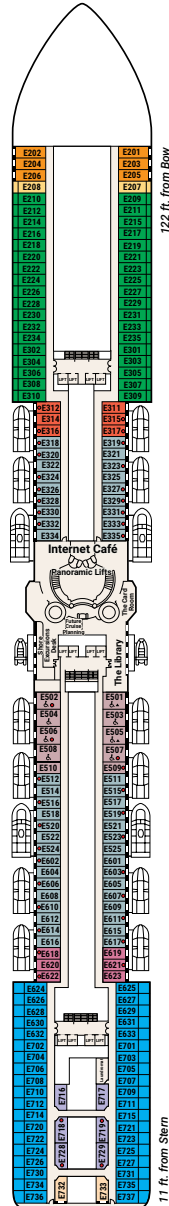

Stateroom Description

SUITE

- **S4** Penthouse suite Aft (Lido, Caribe)
- **S5** Premium suite Mid-ship (Dolphin), Aft (Promenade, Baja)
- **S6** Vista suite Aft (Caribe, Dolphin, Aloha, Lido)

CLUB CLASS MINI-SUITE

- **M1** Premium Mid-ship (Baja, Caribe, Dolphin)

MINI-SUITE

- **MB** Mid-forward, Mid-aft (Dolphin), Mid-ship (Aloha)
- **MD** Aft (Caribe, Dolphin)
- **ME** Forward (Baja, Caribe, Dolphin)
- **MY** No balcony Forward (Baja, Caribe)

BALCONY

- **B1** Premium Mid-ship (Caribe)

BALCONY (CONT.)

- **B2** Premium Mid-forward, Mid-aft (Caribe)
- **BA** Mid-ship (Baja, Caribe, Dolphin)
- **BB** Mid-forward, Mid-aft (Baja), Mid-ship (Aloha)
- **BC** Mid-forward, Mid-aft (Aloha)
- **BD** Aft (Baja, Caribe, Dolphin)
- **BE** Forward (Baja, Caribe, Dolphin), Aft (Aloha, Emerald, Promenade, Lido)
- **BF** Forward (Aloha, Emerald)
- **BY** Obstructed view Forward (Dolphin)
- **BZ** Obstructed view Forward (Emerald)

OCEANVIEW

- **O5** Premium Forward (Dolphin)
- **O6** Premium Forward (Emerald)

OCEANVIEW (CONT.)

- **OB** Mid-ship (Plaza, Fiesta)
- **OC** Mid-aft (Plaza, Fiesta)
- **OE** Aft (Emerald, Plaza, Fiesta, Promenade)
- **OV** Obstructed view Mid-ship (Emerald)
- **OW** Obstructed view Mid-forward, Mid-aft (Emerald)
- **OY** Obstructed view Aft (Emerald, Dolphin)
- **OZ** Obstructed view Forward (Emerald)

INTERIOR

- **IA** Mid-ship (Baja, Caribe)
- **IB** Mid-forward (Baja), Mid-aft (Baja, Caribe), Mid-ship (Aloha, Plaza)
- **IC** Mid-forward, (Aloha), Mid-aft (Plaza)
- **ID** Aft (Baja, Caribe, Dolphin)

INTERIOR (CONT.)

- **IE** Forward (Baja, Caribe), Aft (Emerald, Plaza, Promenade)
- **IF** Forward (Aloha)

- Fully Accessible stateroom, roll-in shower only
- Will accommodate third and fourth person
- ▲ Will accommodate third person
- ◻ Will accommodate third and fourth person, fourth berth is rollaway bed
- Connecting staterooms

Emerald 8