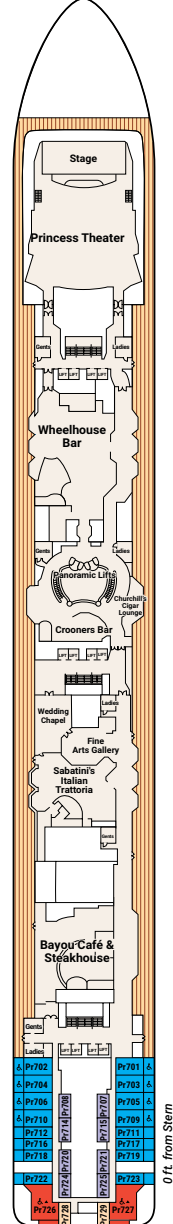

Promenade 7