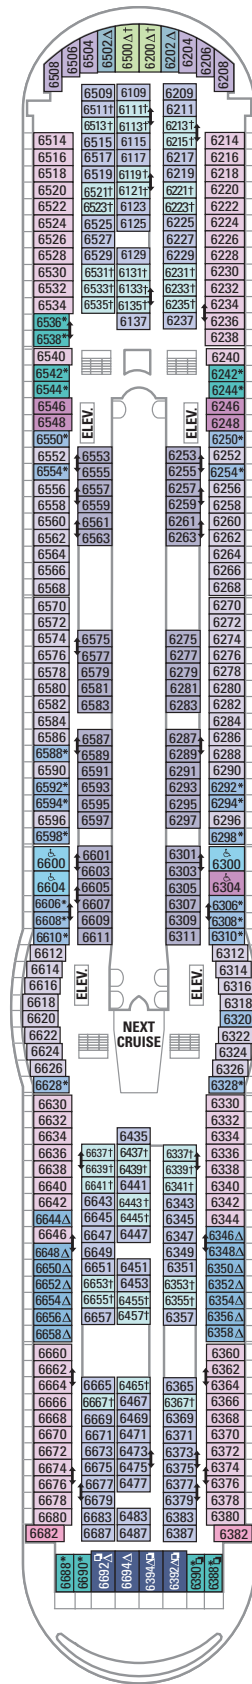

DECK 15

DECK 14

DECK 13

DECK 12

LEGENDS

- △ Stateroom with sofa bed
- \* Stateroom has third Pullman bed available
- † Stateroom has third and fourth Pullman beds available
- ◆ Stateroom with sofa bed and third Pullman bed available
- ‡ Stateroom has four additional Pullman beds available
- ‡ Connecting staterooms
- ♿ Indicates accessible staterooms
- ▣ Stateroom has an obstructed view

- 🍷 Dining Venue
- 🎮 Entertainment Area
- 🍹 Bars & Lounges
- 👦 Kids & Teens Area
- 🏊 Pool
- ♨ Spa
- 🏋 Fitness
- 🏃 Running Track
- 🧗 Rock climbing
- 🌊 FlowRider®
- ℹ Information
- 🏢 Conference Center
- 🛍 Shopping
- 🎰 Casino

DECK 11

DECK 10

SUITES RS OS GS J3 J4  
 BALCONY 3B 4B 6D  
 INTERIOR 4U 1V 3V 4V

DECK 9

SUITES GT J3 J4  
 BALCONY 1B 2B 3B 4B 6D  
 OCEAN VIEW 1K 1M 4M 8N  
 INTERIOR 1V 3V 4V 4U

DECK 8

SUITES GT
BALCONY 2B 3B 4B 1D 2D 5D 6D
OCEAN VIEW 1K 1M
INTERIOR 1T 3V 4V

DECK 7

SUITES J3
BALCONY 1B 2B 3B 6B 3D 4D 6D 7D
OCEAN VIEW 1K 4M 8N
INTERIOR 1T 3V 6V

DECK 6

SUITES J3
BALCONY 1B 2B 3B 6B 3D 4D 7D
OCEAN VIEW 1K 1M 4M 8N
INTERIOR 1T 3V 6V

DECK 5

DECK 4

DECK 3

OCEAN VIEW 1N 2N 3N 8N  
 INTERIOR 6V