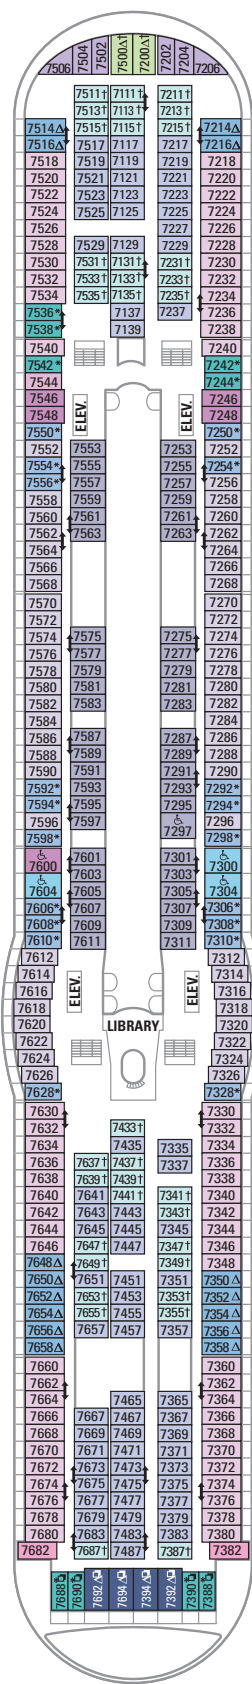

DECK 15

DECK 14

DECK 13

DECK 12

LEGENDS

- △ Stateroom with sofa bed
- \* Stateroom has third Pullman bed available
- † Stateroom has third and fourth Pullman beds available
- ◆ Stateroom with sofa bed and third Pullman bed available
- ‡ Stateroom has four additional Pullman beds available
- ‡ Connecting staterooms
- ♿ Indicates accessible staterooms
- ▣ Stateroom has an obstructed view

- 🍷 Dining Venue
- 🎮 Entertainment Area
- 🍹 Bars & Lounges
- 👦 Kids & Teens Area
- 🏊 Pool
- ♨ Spa
- 🏋 Fitness
- 🏃 Running Track
- 🧗 Rock climbing
- 🌊 FlowRider®
- ℹ Information
- 🏢 Conference Center
- 🛍 Shopping
- 🎰 Casino

DECK 11

DECK 10

SUITES RS OS GS J3 J4  
 BALCONY 3B 4B 6D  
 INTERIOR 4U 1V 3V 4V

DECK 9

SUITES GT J3 J4  
 BALCONY 1B 2B 3B 4B 6D  
 OCEAN VIEW 1K 1M 4M 8N  
 INTERIOR 1V 3V 4V 4U

DECK 8

SUITES GT
BALCONY 2B 3B 4B 1D 2D 5D 6D
OCEAN VIEW 1K 1M
INTERIOR 1T 3V 4V

DECK 7

SUITES J3
BALCONY 1B 2B 3B 6B 3D 4D 6D 7D
OCEAN VIEW 1K 4M 8N
INTERIOR 1T 3V 6V

DECK 6

SUITES J3
BALCONY 1B 2B 3B 6B 3D 4D 7D
OCEAN VIEW 1K 1M 4M 8N
INTERIOR 1T 3V 6V

DECK 5

DECK 4

DECK 3

OCEAN VIEW 1N 2N 3N 8N  
 INTERIOR 6V