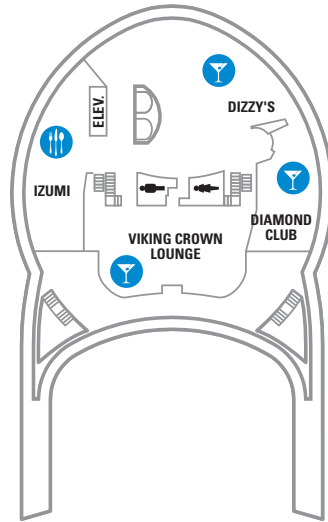

DECK 15

DECK 14

DECK 13

DECK 12

LEGENDS

- △ Stateroom with sofa bed
- \* Stateroom has third Pullman bed available
- † Stateroom has third and fourth Pullman beds available
- ◆ Stateroom with sofa bed and third Pullman bed available
- ‡ Stateroom has four additional Pullman beds available
- ‡ Connecting staterooms
- ♿ Indicates accessible staterooms
- ▣ Stateroom has an obstructed view

- 🍷 Dining Venue
- 🎮 Entertainment Area
- 🍹 Bars & Lounges
- 👦 Kids & Teens Area
- 🏊 Pool
- ♨ Spa
- 🏋 Fitness
- 🏃 Running Track
- 🧗 Rock climbing
- 🌊 FlowRider®
- ℹ Information
- 🏢 Conference Center
- 🛍 Shopping
- 🎰 Casino

DECK 11

DECK 10

SUITES RS OS GS J3 J4  
 BALCONY 3B 4B 6D  
 INTERIOR 4U 1V 3V 4V

DECK 9

SUITES GT J3 J4  
 BALCONY 1B 2B 3B 4B 6D  
 OCEAN VIEW 1K 1M 4M 8N  
 INTERIOR 1V 3V 4V 4U

DECK 8

SUITES GT
BALCONY 2B 3B 4B 1D 2D 5D 6D
OCEAN VIEW 1K 1M
INTERIOR 1T 3V 4V

DECK 7

SUITES J3
BALCONY 1B 2B 3B 6B 3D 4D 6D 7D
OCEAN VIEW 1K 4M 8N
INTERIOR 1T 3V 6V

DECK 6

SUITES J3
BALCONY 1B 2B 3B 6B 3D 4D 7D
OCEAN VIEW 1K 1M 4M 8N
INTERIOR 1T 3V 6V

DECK 5

DECK 4

DECK 3

OCEAN VIEW 1N 2N 3N 8N  
 INTERIOR 6V