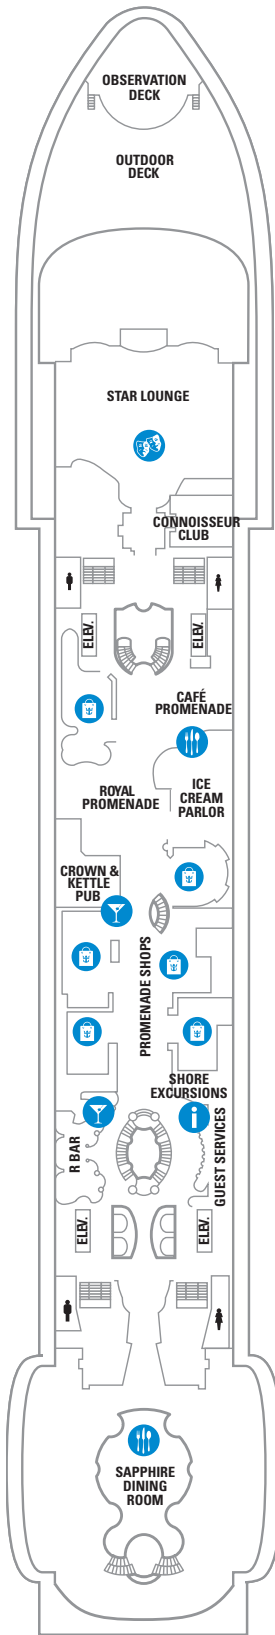

DECK 15

DECK 14

DECK 13

DECK 12

LEGENDS

- △ Stateroom with sofa bed
- \* Stateroom has third Pullman bed available
- † Stateroom has third and fourth Pullman beds available
- ◆ Stateroom with sofa bed and third Pullman bed available
- ‡ Stateroom has four additional Pullman beds available
- ‡ Connecting staterooms
- ♿ Indicates accessible staterooms
- ▣ Stateroom has an obstructed view

DECK 11

DECK 10

SUITES RS OS GS J3 J4  
 BALCONY 3B 4B 6D  
 INTERIOR 4U 1V 3V 4V

DECK 9

SUITES GT J3 J4  
 BALCONY 1B 2B 3B 4B 6D  
 OCEAN VIEW 1K 1M 4M 8N  
 INTERIOR 1V 3V 4V 4U

DECK 8

SUITES GT
BALCONY 2B 3B 4B 1D 2D 5D 6D
OCEAN VIEW 1K 1M
INTERIOR 1T 3V 4V

DECK 7

SUITES J3
BALCONY 1B 2B 3B 6B 3D 4D 6D 7D
OCEAN VIEW 1K 4M 8N
INTERIOR 1T 3V 6V

DECK 6

SUITES J3
BALCONY 1B 2B 3B 6B 3D 4D 7D
OCEAN VIEW 1K 1M 4M 8N
INTERIOR 1T 3V 6V

DECK 5

DECK 4

DECK 3

OCEAN VIEW 1N 2N 3N 8N  
 INTERIOR 6V

## SUITES

**RS** **Royal Suite - 1 Bedroom** - Grand entrance with doorbell. Bedroom with king-size bed, and private bathroom with tub, private balcony with whirlpool, living room with queen-size sofa bed and baby grand piano. Stateroom: 1188 sq. ft. Balcony: 170 sq. ft.