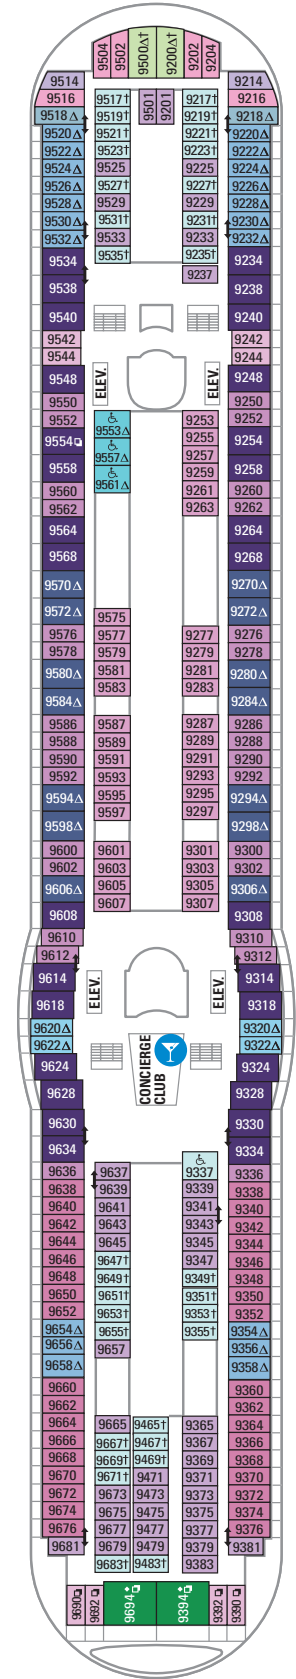

DECK 15

DECK 14

DECK 13

DECK 12

LEGENDS

- △ Stateroom with sofa bed
- \* Stateroom has third Pullman bed available
- † Stateroom has third and fourth Pullman beds available
- ◆ Stateroom with sofa bed and third Pullman bed available
- ‡ Stateroom has four additional Pullman beds available
- ‡ Connecting staterooms
- ♿ Indicates accessible staterooms
- ▣ Stateroom has an obstructed view

- 🍷 Dining Venue
- 🎮 Entertainment Area
- 🍹 Bars & Lounges
- 👦 Kids & Teens Area
- 🏊 Pool
- ♨ Spa
- 🏋 Fitness
- 🏃 Running Track
- 🧗 Rock climbing
- 🌊 FlowRider®
- ℹ Information
- 🏢 Conference Center
- 🛍 Shopping
- 🎰 Casino

DECK 11

DECK 10

SUITES RS OS GS J3 J4  
 BALCONY 3B 4B 6D  
 INTERIOR 4U 1V 3V 4V

DECK 9

SUITES GT J3 J4  
 BALCONY 1B 2B 3B 4B 6D  
 OCEAN VIEW 1K 1M 4M 8N  
 INTERIOR 1V 3V 4V 4U

DECK 8

SUITES GT
BALCONY 2B 3B 4B 1D 2D 5D 6D
OCEAN VIEW 1K 1M
INTERIOR 1T 3V 4V

DECK 7

SUITES J3
BALCONY 1B 2B 3B 6B 3D 4D 6D 7D
OCEAN VIEW 1K 4M 8N
INTERIOR 1T 3V 6V

DECK 6

SUITES J3
BALCONY 1B 2B 3B 6B 3D 4D 7D
OCEAN VIEW 1K 1M 4M 8N
INTERIOR 1T 3V 6V

DECK 5

DECK 4

DECK 3

OCEAN VIEW 1N 2N 3N 8N  
 INTERIOR 6V