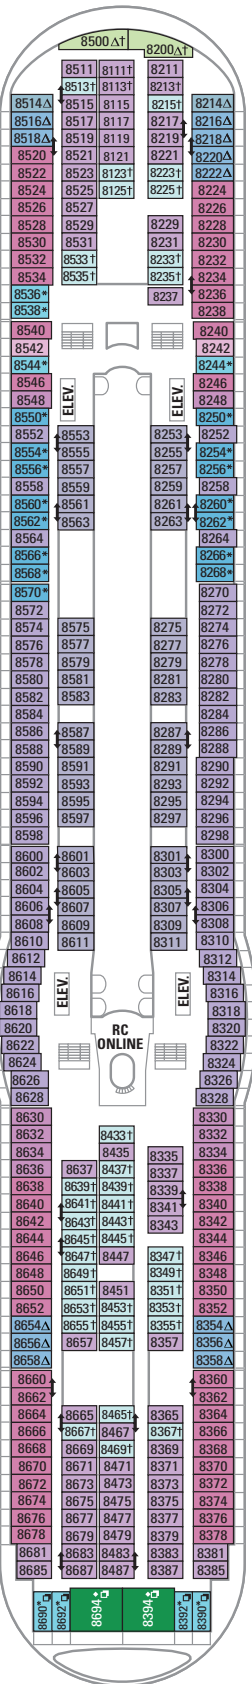

DECK 15

DECK 14

DECK 13

DECK 12

LEGENDS

- △ Stateroom with sofa bed
- \* Stateroom has third Pullman bed available
- † Stateroom has third and fourth Pullman beds available
- ◆ Stateroom with sofa bed and third Pullman bed available
- ‡ Stateroom has four additional Pullman beds available
- ‡ Connecting staterooms
- ♿ Indicates accessible staterooms
- ▣ Stateroom has an obstructed view

- 🍷 Dining Venue
- 🎮 Entertainment Area
- 🍹 Bars & Lounges
- 👦 Kids & Teens Area
- 🏊 Pool
- ♨ Spa
- 🏋 Fitness
- 🏃 Running Track
- 🧗 Rock climbing
- 🌊 FlowRider®
- ℹ Information
- 🏢 Conference Center
- 🛍 Shopping
- 🎰 Casino

DECK 11

DECK 10

SUITES RS OS GS J3 J4  
 BALCONY 3B 4B 6D  
 INTERIOR 4U 1V 3V 4V

DECK 9

SUITES GT J3 J4  
 BALCONY 1B 2B 3B 4B 6D  
 OCEAN VIEW 1K 1M 4M 8N  
 INTERIOR 1V 3V 4V 4U

DECK 8

SUITES GT
BALCONY 2B 3B 4B 1D 2D 5D 6D
OCEAN VIEW 1K 1M
INTERIOR 1T 3V 4V

DECK 7

SUITES J3
BALCONY 1B 2B 3B 6B 3D 4D 6D 7D
OCEAN VIEW 1K 4M 8N
INTERIOR 1T 3V 6V

DECK 6

SUITES J3
BALCONY 1B 2B 3B 6B 3D 4D 7D
OCEAN VIEW 1K 1M 4M 8N
INTERIOR 1T 3V 6V

DECK 5

DECK 4

DECK 3

OCEAN VIEW 1N 2N 3N 8N  
 INTERIOR 6V