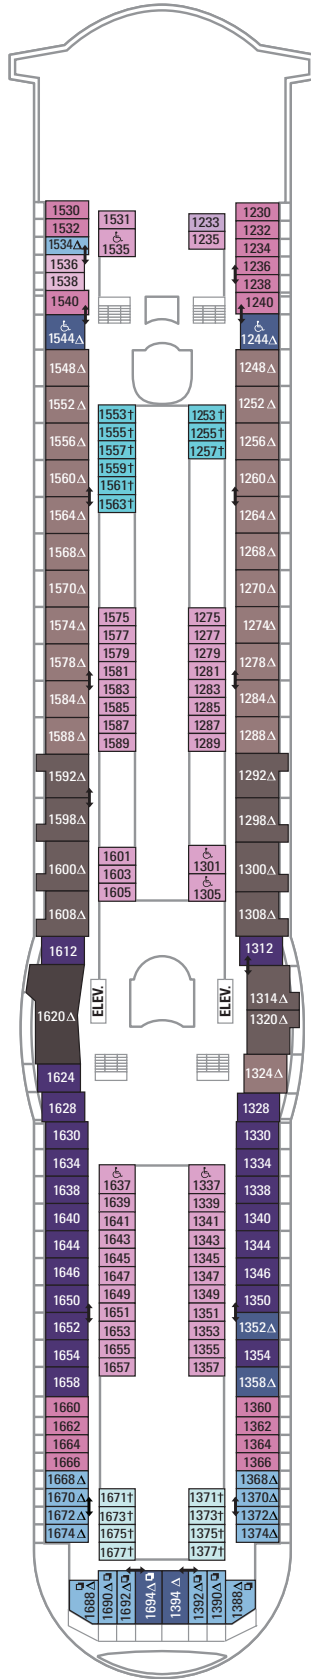

DECK 15

DECK 14

DECK 13

DECK 12

LEGENDS

- △ Stateroom with sofa bed
- \* Stateroom has third Pullman bed available
- † Stateroom has third and fourth Pullman beds available
- ◆ Stateroom with sofa bed and third Pullman bed available
- ‡ Stateroom has four additional Pullman beds available
- ‡ Connecting staterooms
- ♿ Indicates accessible staterooms
- ▣ Stateroom has an obstructed view

- 🍷 Dining Venue
- 🎮 Entertainment Area
- 🍹 Bars & Lounges
- 👦 Kids & Teens Area
- 🏊 Pool
- ♨ Spa
- 🏋 Fitness
- 🏃 Running Track
- 🧗 Rock climbing
- 🌊 FlowRider®
- ℹ Information
- 🏢 Conference Center
- 🛍 Shopping
- 🎰 Casino

DECK 11

DECK 10

SUITES RS OS GS J3 J4  
 BALCONY 3B 4B 6D  
 INTERIOR 4U 1V 3V 4V

DECK 9

SUITES GT J3 J4  
 BALCONY 1B 2B 3B 4B 6D  
 OCEAN VIEW 1K 1M 4M 8N  
 INTERIOR 1V 3V 4V 4U

DECK 8

SUITES GT
BALCONY 2B 3B 4B 1D 2D 5D 6D
OCEAN VIEW 1K 1M
INTERIOR 1T 3V 4V

DECK 7

SUITES J3
BALCONY 1B 2B 3B 6B 3D 4D 6D 7D
OCEAN VIEW 1K 4M 8N
INTERIOR 1T 3V 6V

DECK 6

SUITES J3
BALCONY 1B 2B 3B 6B 3D 4D 7D
OCEAN VIEW 1K 1M 4M 8N
INTERIOR 1T 3V 6V

DECK 5

DECK 4

DECK 3

OCEAN VIEW 1N 2N 3N 8N  
 INTERIOR 6V