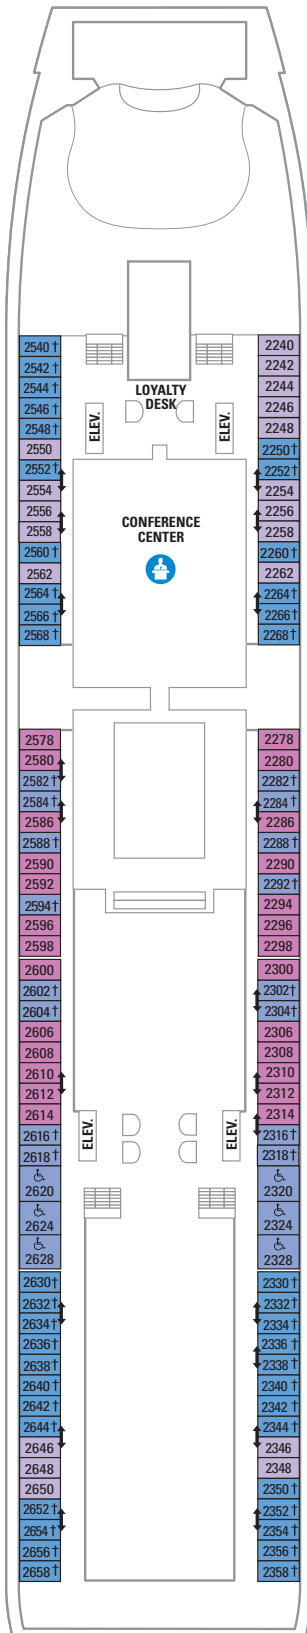

DECK 15

DECK 14

DECK 13

DECK 12

LEGENDS

- △ Stateroom with sofa bed
- \* Stateroom has third Pullman bed available
- † Stateroom has third and fourth Pullman beds available
- ◆ Stateroom with sofa bed and third Pullman bed available
- ‡ Stateroom has four additional Pullman beds available
- ‡ Connecting staterooms
- ♿ Indicates accessible staterooms
- ▣ Stateroom has an obstructed view

DECK 11

DECK 10

SUITES RS OS GS J3 J4  
 BALCONY 3B 4B 6D  
 INTERIOR 4U 1V 3V 4V

DECK 9

SUITES GT J3 J4  
 BALCONY 1B 2B 3B 4B 6D  
 OCEAN VIEW 1K 1M 4M 8N  
 INTERIOR 1V 3V 4V 4U

DECK 8

SUITES GT
BALCONY 2B 3B 4B 1D 2D 5D 6D
OCEAN VIEW 1K 1M
INTERIOR 1T 3V 4V

DECK 7

SUITES J3
BALCONY 1B 2B 3B 6B 3D 4D 6D 7D
OCEAN VIEW 1K 4M 8N
INTERIOR 1T 3V 6V

DECK 6

SUITES J3
BALCONY 1B 2B 3B 6B 3D 4D 7D
OCEAN VIEW 1K 1M 4M 8N
INTERIOR 1T 3V 6V

DECK 5

DECK 4

DECK 3

OCEAN VIEW 1N 2N 3N 8N  
 INTERIOR 6V

## SUITES

**RS** **Royal Suite - 1 Bedroom** - Grand entrance with doorbell. Bedroom with king-size bed, and private bathroom with tub, private balcony with whirlpool, living room with queen-size sofa bed and baby grand piano. Stateroom: 1188 sq. ft. Balcony: 170 sq. ft.