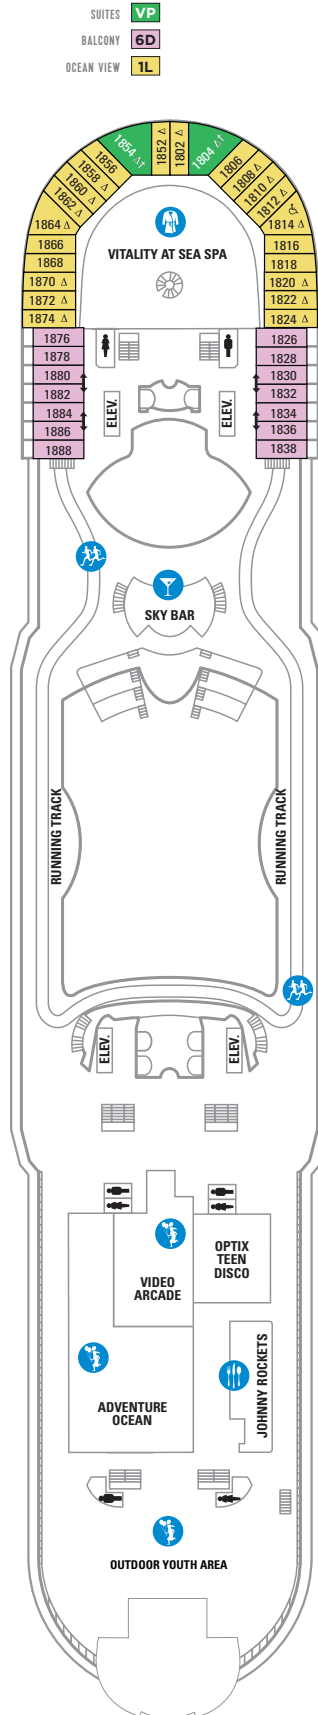

DECK 15

DECK 14

DECK 13

DECK 12

LEGENDS

- △ Stateroom with sofa bed
- \* Stateroom has third Pullman bed available
- † Stateroom has third and fourth Pullman beds available
- ◆ Stateroom with sofa bed and third Pullman bed available
- ‡ Stateroom has four additional Pullman beds available
- ‡ Connecting staterooms
- ♿ Indicates accessible staterooms
- ▣ Stateroom has an obstructed view

- 🍷 Dining Venue
- 🎮 Entertainment Area
- 🍹 Bars & Lounges
- 👦 Kids & Teens Area
- 🏊 Pool
- ♨ Spa
- 🏋 Fitness
- 🏃 Running Track
- 🧗 Rock climbing
- 🌊 FlowRider®
- ℹ Information
- 🏢 Conference Center
- 🛍 Shopping
- 🎰 Casino

DECK 11

DECK 10

SUITES RS OS GS J3 J4  
 BALCONY 3B 4B 6D  
 INTERIOR 4U 1V 3V 4V

DECK 9

SUITES GT J3 J4  
 BALCONY 1B 2B 3B 4B 6D  
 OCEAN VIEW 1K 1M 4M 8N  
 INTERIOR 1V 3V 4V 4U

DECK 8

SUITES GT
BALCONY 2B 3B 4B 1D 2D 5D 6D
OCEAN VIEW 1K 1M
INTERIOR 1T 3V 4V

DECK 7

SUITES J3
BALCONY 1B 2B 3B 6B 3D 4D 6D 7D
OCEAN VIEW 1K 4M 8N
INTERIOR 1T 3V 6V

DECK 6

SUITES J3
BALCONY 1B 2B 3B 6B 3D 4D 7D
OCEAN VIEW 1K 1M 4M 8N
INTERIOR 1T 3V 6V

DECK 5

DECK 4

DECK 3

OCEAN VIEW 1N 2N 3N 8N  
 INTERIOR 6V