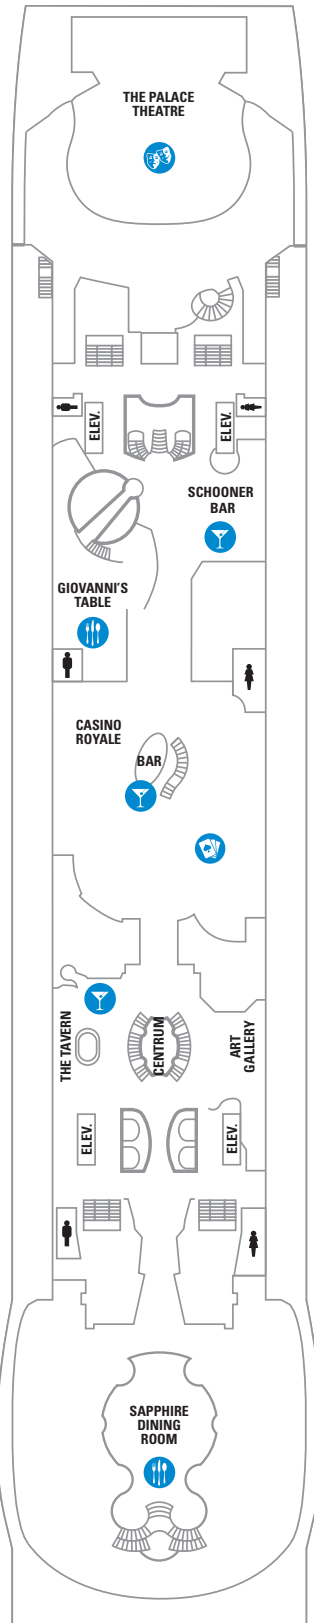

DECK 15

DECK 14

DECK 13

DECK 12

LEGENDS

- △ Stateroom with sofa bed
- \* Stateroom has third Pullman bed available
- † Stateroom has third and fourth Pullman beds available
- ◆ Stateroom with sofa bed and third Pullman bed available
- ‡ Stateroom has four additional Pullman beds available
- ‡ Connecting staterooms
- ♿ Indicates accessible staterooms
- ▣ Stateroom has an obstructed view

DECK 11

DECK 10

SUITES RS OS GS J3 J4  
 BALCONY 3B 4B 6D  
 INTERIOR 4U 1V 3V 4V

DECK 9

SUITES GT J3 J4  
 BALCONY 1B 2B 3B 4B 6D  
 OCEAN VIEW 1K 1M 4M 8N  
 INTERIOR 1V 3V 4V 4U

DECK 8

SUITES GT
BALCONY 2B 3B 4B 1D 2D 5D 6D
OCEAN VIEW 1K 1M
INTERIOR 1T 3V 4V

DECK 7

SUITES J3
BALCONY 1B 2B 3B 6B 3D 4D 6D 7D
OCEAN VIEW 1K 4M 8N
INTERIOR 1T 3V 6V

DECK 6

SUITES J3
BALCONY 1B 2B 3B 6B 3D 4D 7D
OCEAN VIEW 1K 1M 4M 8N
INTERIOR 1T 3V 6V

DECK 5

DECK 4

DECK 3

OCEAN VIEW 1N 2N 3N 8N  
 INTERIOR 6V

## SUITES

**RS** **Royal Suite - 1 Bedroom** - Grand entrance with doorbell. Bedroom with king-size bed, and private bathroom with tub, private balcony with whirlpool, living room with queen-size sofa bed and baby grand piano. Stateroom: 1188 sq. ft. Balcony: 170 sq. ft.