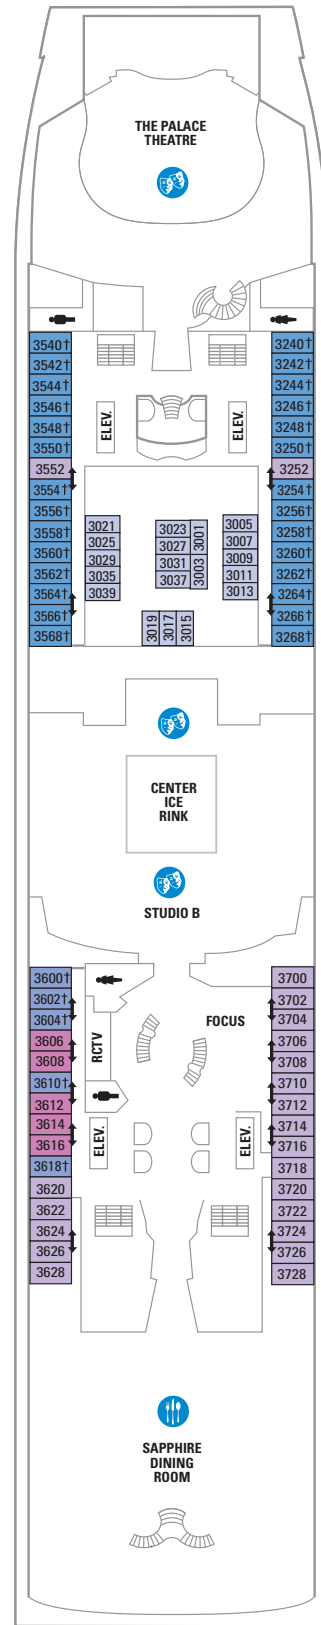

DECK 15

DECK 14

DECK 13

DECK 12

LEGENDS

- △ Stateroom with sofa bed
- \* Stateroom has third Pullman bed available
- † Stateroom has third and fourth Pullman beds available
- ◆ Stateroom with sofa bed and third Pullman bed available
- ‡ Stateroom has four additional Pullman beds available
- ‡ Connecting staterooms
- ♿ Indicates accessible staterooms
- ▣ Stateroom has an obstructed view

DECK 11

DECK 10

SUITES RS OS GS J3 J4  
 BALCONY 3B 4B 6D  
 INTERIOR 4U 1V 3V 4V

DECK 9

SUITES GT J3 J4  
 BALCONY 1B 2B 3B 4B 6D  
 OCEAN VIEW 1K 1M 4M 8N  
 INTERIOR 1V 3V 4V 4U

DECK 8

SUITES GT
BALCONY 2B 3B 4B 1D 2D 5D 6D
OCEAN VIEW 1K 1M
INTERIOR 1T 3V 4V

DECK 7

SUITES J3
BALCONY 1B 2B 3B 6B 3D 4D 6D 7D
OCEAN VIEW 1K 4M 8N
INTERIOR 1T 3V 6V

DECK 6

SUITES J3
BALCONY 1B 2B 3B 6B 3D 4D 7D
OCEAN VIEW 1K 1M 4M 8N
INTERIOR 1T 3V 6V

DECK 5

DECK 4

DECK 3

OCEAN VIEW 1N 2N 3N 8N  
 INTERIOR 6V

## SUITES

**RS** **Royal Suite - 1 Bedroom** - Grand entrance with doorbell. Bedroom with king-size bed, and private bathroom with tub, private balcony with whirlpool, living room with queen-size sofa bed and baby grand piano. Stateroom: 1188 sq. ft. Balcony: 170 sq. ft.