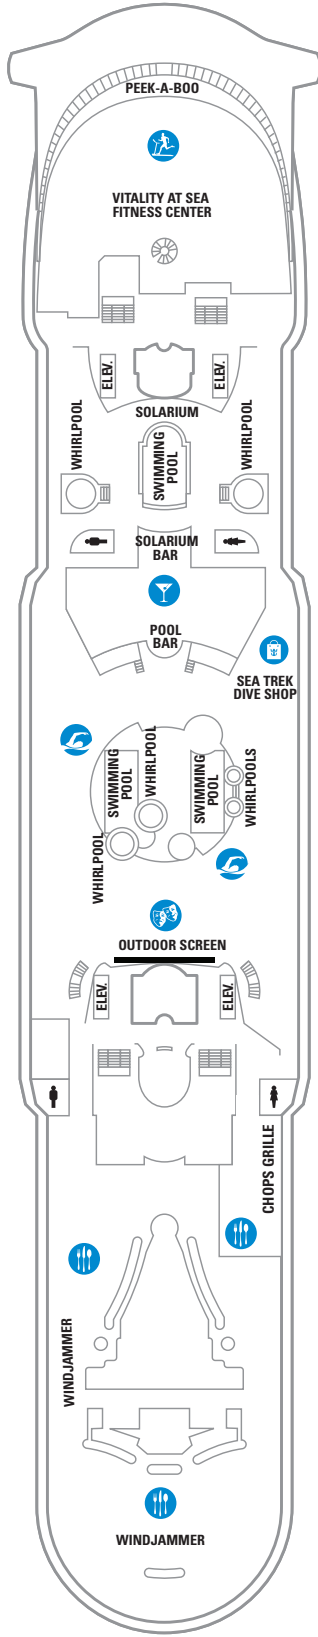

DECK 11

DECK 10

SUITES RS OS GS J3 J4
BALCONY 3B 4B 6D
INTERIOR 4U 1V 3V 4V

DECK 9

SUITES GT J3 J4
BALCONY 1B 2B 3B 4B 6D
OCEAN VIEW 1K 1M 4M 8N
INTERIOR 1V 3V 4V 4U