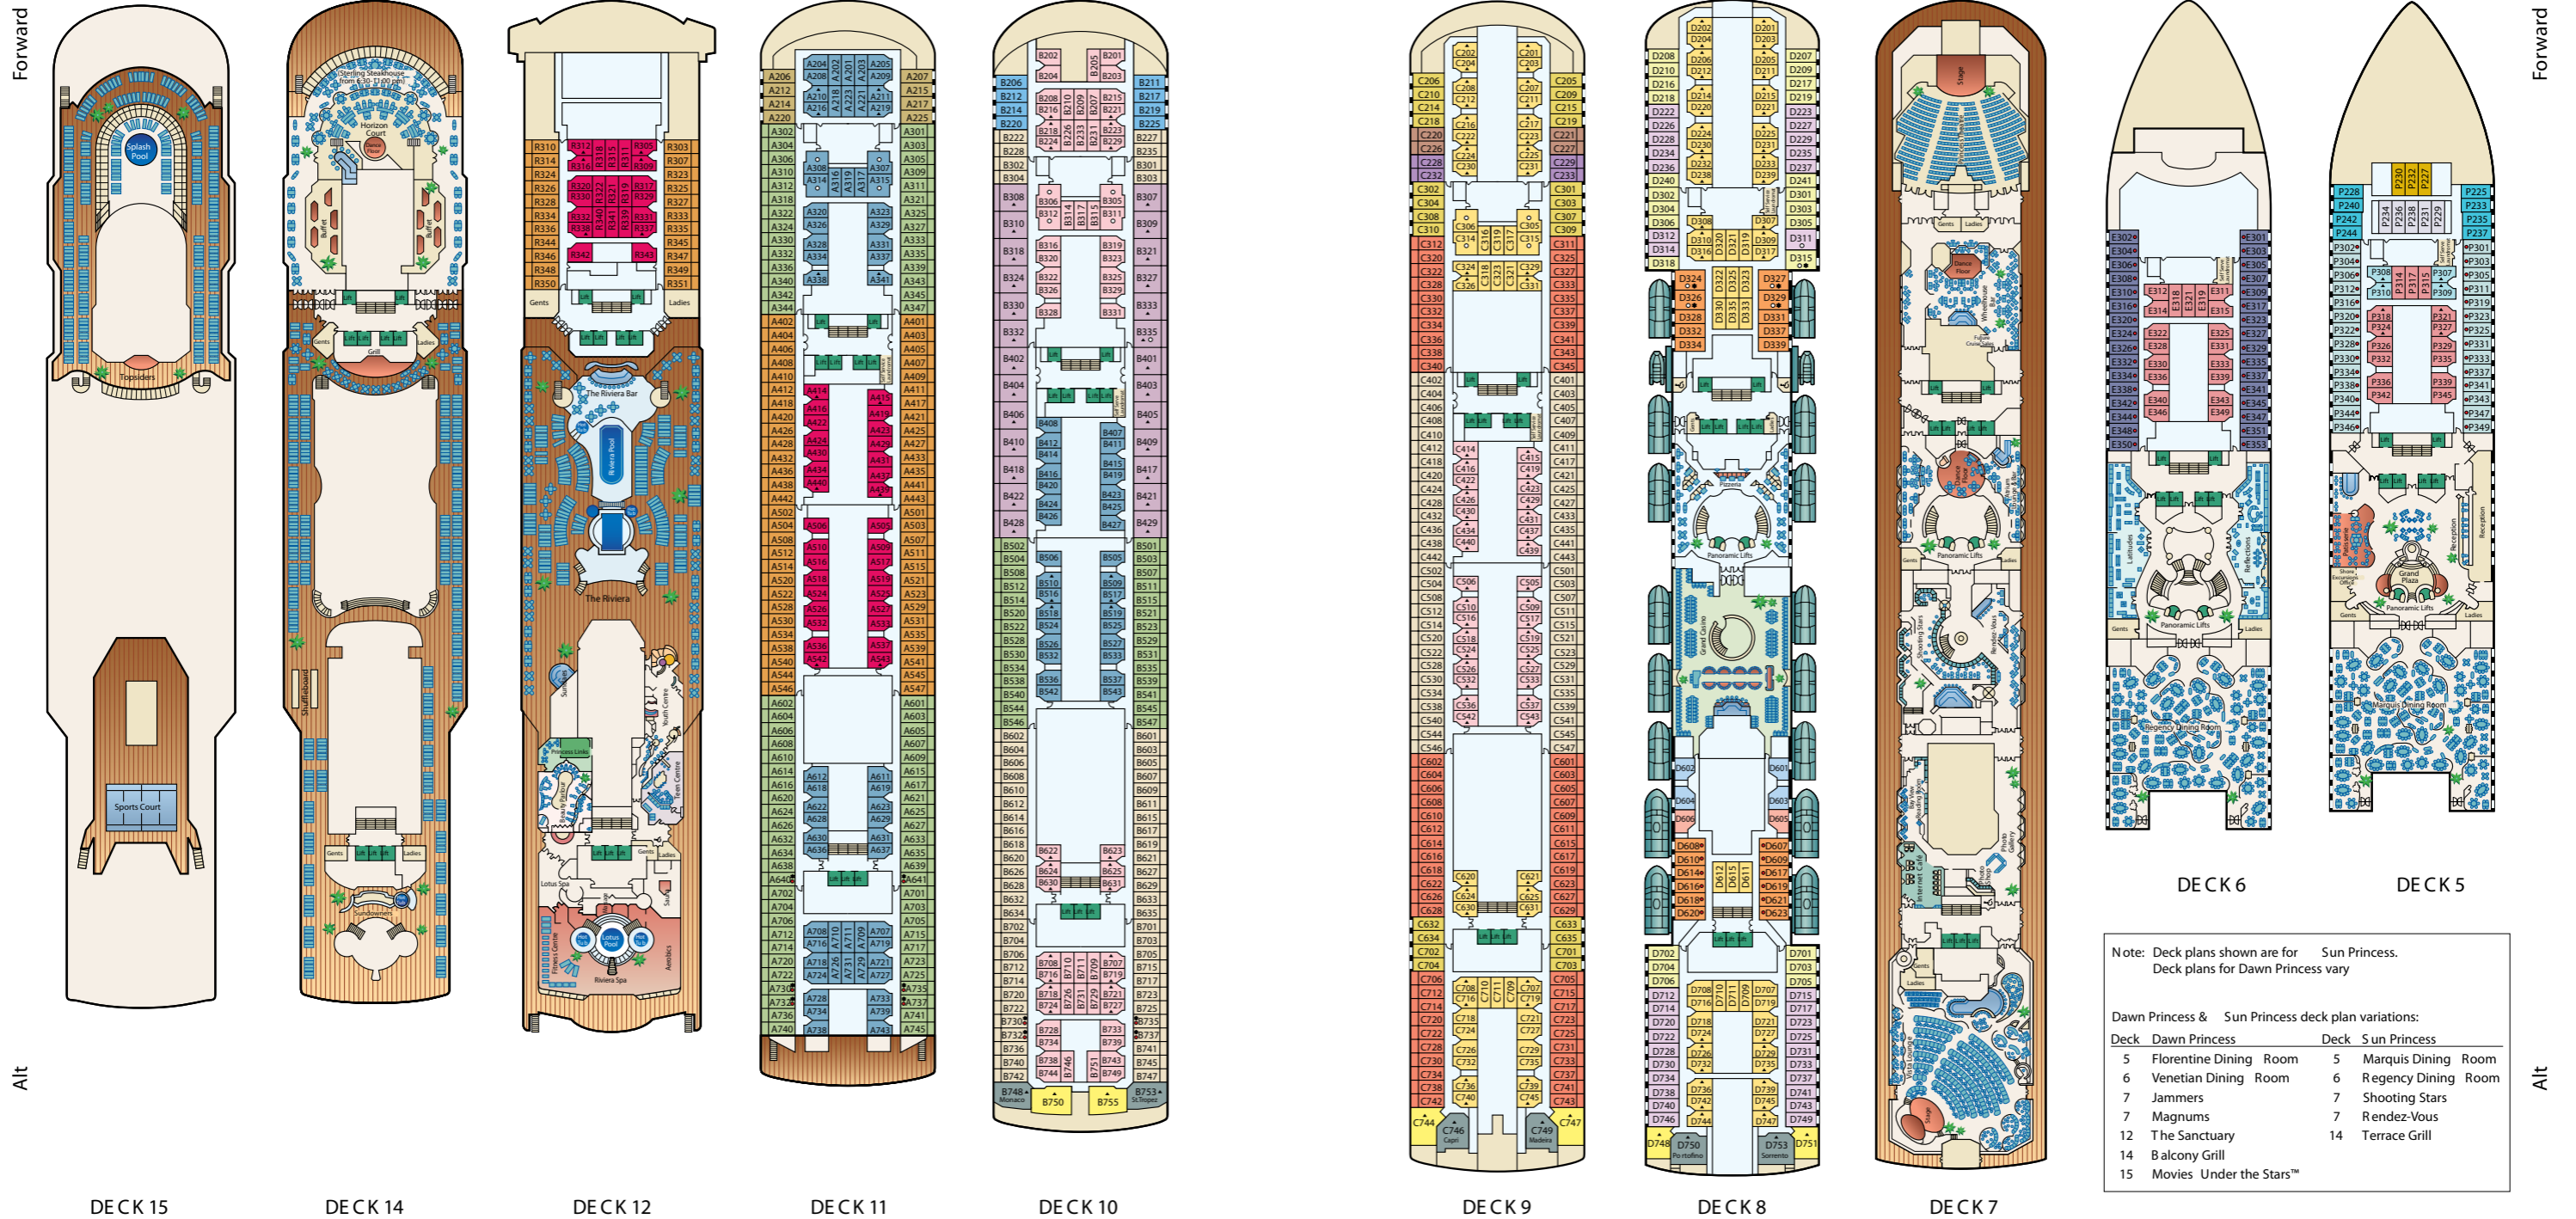

DAWN PRINCESS / SUN PRINCESS DECK PLANS

SUPERLINER FEAT URES • 1,950 passengers (lower berth) • 77,000 gross tons • 261 metres length • Fully airconditioned and stabilised • Bermudan registered

DAWN PRINCESS / SUN PRINCESS DECK PLANS

Suite	Deck	Oceanview Stateroom	Deck	Interior Stateroom	Deck
AA Suite with balcony	8,9,10	CC Deluxe Oceanview	11	II Interior	11,12
Mini-suite	Deck	C Deluxe Oceanview	10	I Interior	10,11
AB Mini-suite with balcony	8,9,10	DD Deluxe Oceanview	9	J Interior	9,10
AC Mini-suite with balcony	10	D Oceanview	8	K Interior	8,9
Oceanview Stateroom with Balcony	Deck	EE Oceanview	8	L Interior	5
BB Oceanview with balcony	10,11	E Oceanview	6	M Interior	5
BC Oceanview with balcony	9,10	FF Oceanview	5	N Interior	5
BD Oceanview with balcony	9	GG Oceanview (obstructed view)	8		
BE Oceanview with balcony	9	G Oceanview (obstructed view)	8		
BF Oceanview with balcony	9	HH Oceanview (obstructed view)	8		

- Will accommodate 3rd/4th person
- Will accommodate 3rd person
- Wheelchair accessible staterooms; shower only
- * Two lower beds not convertible to queen. Deck plans are for illustration purposes only and are subject to change.
- Note: Cots available in select cabins only.

Note: Deck plans shown are for Sun Princess.
Deck plans for Dawn Princess vary

Dawn Princess & Sun Princess deck plan variations:

Deck	Dawn Princess	Deck	Sun Princess
5	Florentine Dining Room	5	Marquis Dining Room
6	Venetian Dining Room	6	Regency Dining Room
7	Jammers	7	Shooting Stars
7	Magnums	7	Rendez-Vous
12	The Sanctuary	14	Terrace Grill
14	Balcony Grill		
15	Movies: Under the Stars™		