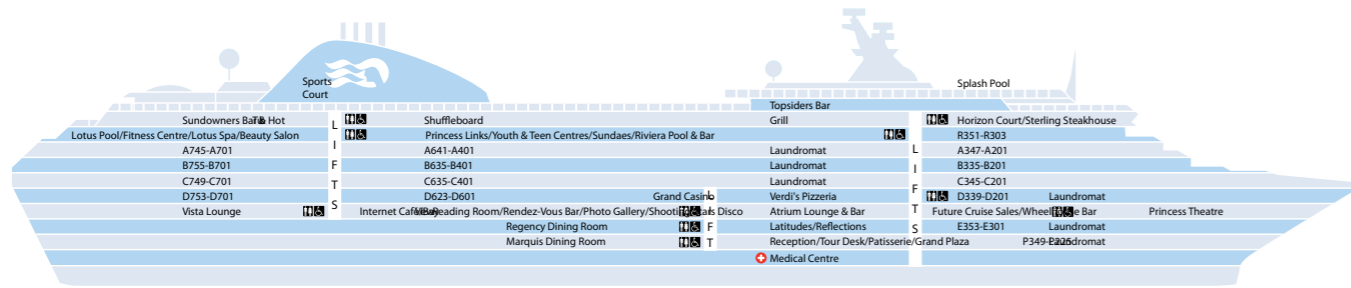

DAWN PRINCESS / SUN PRINCESS DECK PLANS

SUPERLINER FEAT URES • 1,950 passengers (lower berth) • 77,000 gross tons • 261 metres length • Fully airconditioned and stabilised • Bermudan registered

DAWN PRINCESS / SUN PRINCESS DECK PLANS

Suite	Deck	Oceanview Stateroom	Deck	Interior Stateroom	Deck
AA Suite with balcony	8,9,10	CC Deluxe Oceanview	11	II Interior	11,12
Mini-suite	Deck	C Deluxe Oceanview	10	I Interior	10,11
AB Mini-suite with balcony	8,9,10	DD Deluxe Oceanview	9	J Interior	9,10
AC Mini-suite with balcony	10	D Oceanview	8	K Interior	8,9
Oceanview Stateroom with Balcony	Deck	EE Oceanview	8	L Interior	5
BB Oceanview with balcony	10,11	E Oceanview	6	M Interior	5
BC Oceanview with balcony	9,10	FF Oceanview	5	N Interior	5
BD Oceanview with balcony	9	GG Oceanview (obstructed view)	8		
BE Oceanview with balcony	9	G Oceanview (obstructed view)	8		
BF Oceanview with balcony	9	HH Oceanview (obstructed view)	8		

Note: Deck plans shown are for Sun Princess.
Deck plans for Dawn Princess vary

Dawn Princess & Sun Princess deck plan variations:

Deck	Dawn Princess	Deck	Sun Princess
5	Florentine Dining Room	5	Marquis Dining Room
6	Venetian Dining Room	6	Regency Dining Room
7	Jammers	7	Shooting Stars
7	Magnums	7	Rendez-Vous
12	The Sanctuary	14	Terrace Grill
14	Balcony Grill		
15	Movies: Under the Stars™		