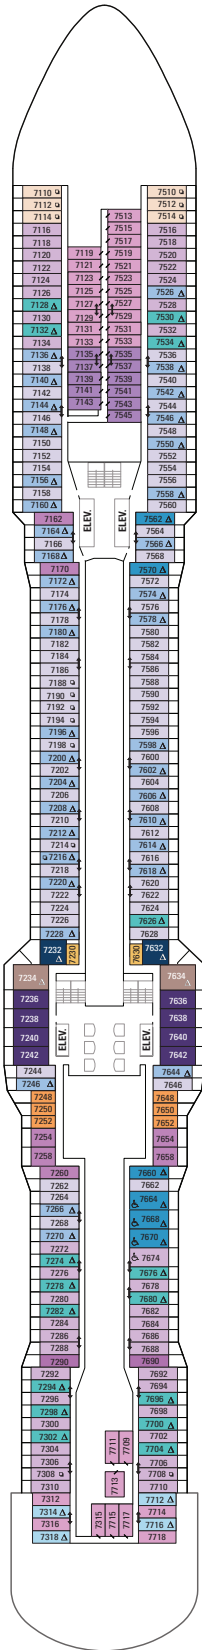

DECK 16

DECK 15

DECK 14

LEGENDS

- △ Stateroom with sofa bed
- ✦ Stateroom has third Pullman bed available
- ✦ Stateroom has third and fourth Pullman beds available
- ◆ Stateroom with sofa bed and third Pullman bed available
- ‡ Stateroom has four additional Pullman beds available
- ↕ Connecting staterooms
- ♿ Indicates accessible staterooms
- ▣ Stateroom has an obstructed view

DECK 10

SUITES **GL SL GT GS J1 J3 J4**

BALCONY **1C 2C 4C 1D 2D 5D 6D**

OCEAN VIEW **1M 2M**

INTERIOR **1U 2U 3U 4U 2W**

DECK 9

SUITES **GT GS J1 J3 J4**

BALCONY **1C 2C 4C 1D 2D 5D 6D**

OCEAN VIEW **1M 2M**

INTERIOR **1U 2U 3U 4U 2W**

DECK 8

SUITES **RL OL GL SL GB GS J1 J3**

BALCONY **1C 2C 4C 3D 4D 5D**

OCEAN VIEW **1M 2M**

INTERIOR **1U 2U 3U 4U 2W**

DECK 7

SUITES: GB J1 J4
 BALCONY: 1C 2C 4C 3D 4D 7D
 8D 2E 2F
 INTERIOR: 3U 4U 2W

DECK 6

SUITES: GB J1 J4
 BALCONY: 3D 4D 7D 8D 1E 2E 2F
 INTERIOR: 2W

DECK 5

DECK 4

DECK 3
 OCEAN VIEW 1N 2N
 INTERIOR 2U

DECK 2

SUITES