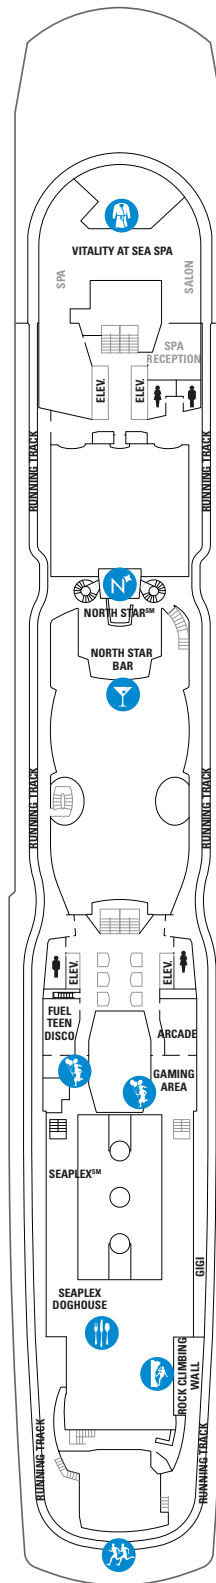

DECK 16

DECK 15

DECK 14

LEGENDS

- △ Stateroom with sofa bed
- ✦ Stateroom has third Pullman bed available
- ✦ Stateroom has third and fourth Pullman beds available
- ◆ Stateroom with sofa bed and third Pullman bed available
- ‡ Stateroom has four additional Pullman beds available
- ↕ Connecting staterooms
- ♿ Indicates accessible staterooms
- ▣ Stateroom has an obstructed view

- | | |
|--------------------|-------------------|
| Dining Venue | Running Track |
| Entertainment Area | Rock climbing |
| Bars & Lounges | FlowRider® |
| Kids & Teens Area | Information |
| Pool | Conference Center |
| Spa | Shopping |
| Fitness | Casino |

DECK 10

SUITES **GL SL GT GS J1 J3 J4**

BALCONY **1C 2C 4C 1D 2D 5D 6D**

OCEAN VIEW **1M 2M**

INTERIOR **1U 2U 3U 4U 2W**

DECK 9

SUITES **GT GS J1 J3 J4**

BALCONY **1C 2C 4C 1D 2D 5D 6D**

OCEAN VIEW **1M 2M**

INTERIOR **1U 2U 3U 4U 2W**

DECK 8

SUITES **RL OL GL SL GB GS J1 J3**

BALCONY **1C 2C 4C 3D 4D 5D**

OCEAN VIEW **1M 2M**

INTERIOR **1U 2U 3U 4U 2W**

DECK 7