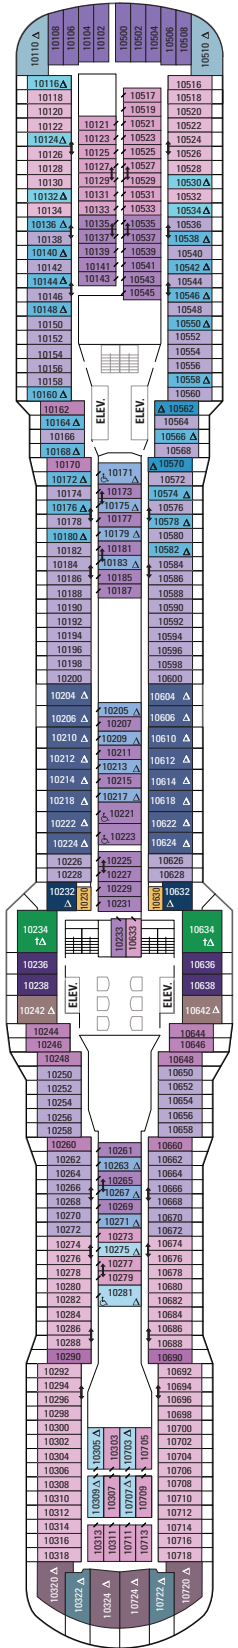

DECK 16

DECK 15

DECK 14

LEGENDS

- △ Stateroom with sofa bed
- ✦ Stateroom has third Pullman bed available
- ✦ Stateroom has third and fourth Pullman beds available
- ◆ Stateroom with sofa bed and third Pullman bed available
- ‡ Stateroom has four additional Pullman beds available
- ↕ Connecting staterooms
- ♿ Indicates accessible staterooms
- ▣ Stateroom has an obstructed view

DECK 10

SUITES **GL SL GT GS J1 J3 J4**

BALCONY **1C 2C 4C 1D 2D 5D 6D**

OCEAN VIEW **1M 2M**

INTERIOR **1U 2U 3U 4U 2W**

DECK 9

SUITES **GT GS J1 J3 J4**

BALCONY **1C 2C 4C 1D 2D 5D 6D**

OCEAN VIEW **1M 2M**

INTERIOR **1U 2U 3U 4U 2W**

DECK 8

SUITES **RL OL GL SL GB GS J1 J3**

BALCONY **1C 2C 4C 3D 4D 5D**

OCEAN VIEW **1M 2M**

INTERIOR **1U 2U 3U 4U 2W**

DECK 7

SUITES: GB J1 J4
 BALCONY: 1C 2C 4C 3D 4D 7D
 8D 2E 2F
 INTERIOR: 3U 4U 2W

DECK 6

SUITES: GB J1 J4
 BALCONY: 3D 4D 7D 8D 1E 2E 2F
 INTERIOR: 2W

DECK 5

DECK 4

DECK 3
 OCEAN VIEW 1N 2N
 INTERIOR 2U

DECK 2

SUITES