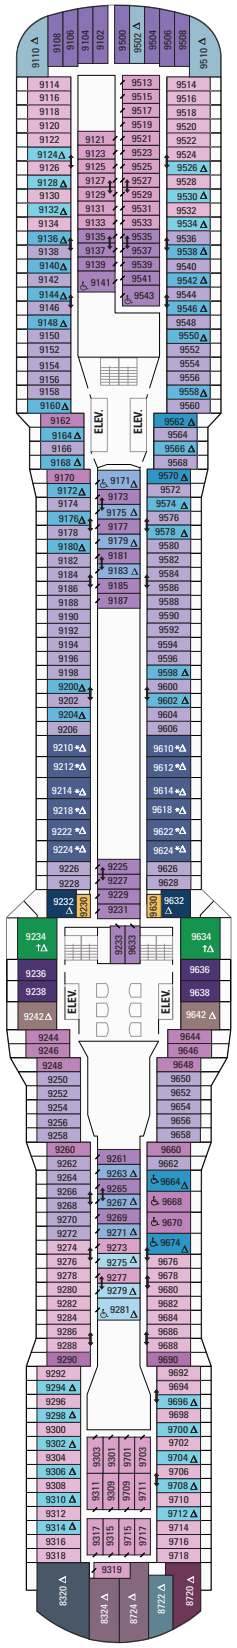

DECK 16

DECK 15

DECK 14

LEGENDS

- △ Stateroom with sofa bed
- ✦ Stateroom has third Pullman bed available
- ✦ Stateroom has third and fourth Pullman beds available
- ◆ Stateroom with sofa bed and third Pullman bed available
- ‡ Stateroom has four additional Pullman beds available
- ↕ Connecting staterooms
- ♿ Indicates accessible staterooms
- ▣ Stateroom has an obstructed view

DECK 10

SUITES **GL SL GT GS J1 J3 J4**

BALCONY **1C 2C 4C 1D 2D 5D 6D**

OCEAN VIEW **1M 2M**

INTERIOR **1U 2U 3U 4U 2W**

DECK 9

SUITES **GT GS J1 J3 J4**

BALCONY **1C 2C 4C 1D 2D 5D 6D**

OCEAN VIEW **1M 2M**

INTERIOR **1U 2U 3U 4U 2W**

DECK 8

SUITES **RL OL GL SL GB GS J1 J3**

BALCONY **1C 2C 4C 3D 4D 5D**

OCEAN VIEW **1M 2M**

INTERIOR **1U 2U 3U 4U 2W**

DECK 7

SUITES: GB J1 J4
 BALCONY: 1C 2C 4C 3D 4D 7D
 8D 2E 2F
 INTERIOR: 3U 4U 2W

DECK 6

SUITES: GB J1 J4
 BALCONY: 3D 4D 7D 8D 1E 2E 2F
 INTERIOR: 2W

DECK 5

DECK 4

DECK 3
 OCEAN VIEW 1N 2N
 INTERIOR 2U

DECK 2

SUITES