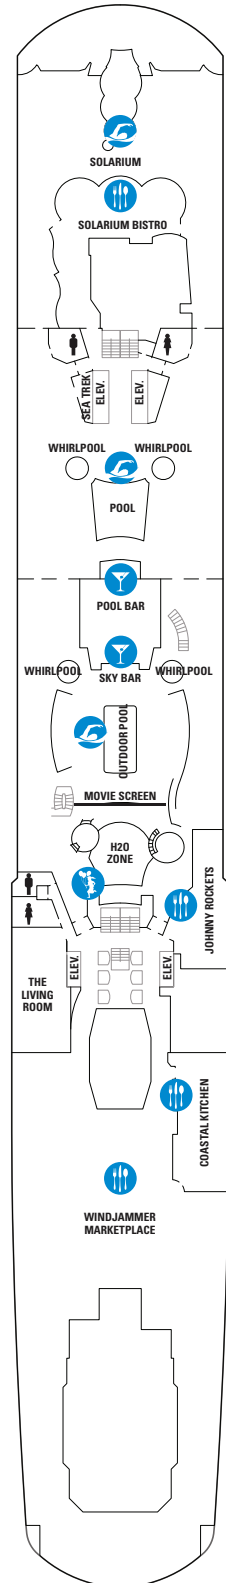

DECK 16

DECK 15

DECK 14

LEGENDS

- △ Stateroom with sofa bed
- ✦ Stateroom has third Pullman bed available
- ✦ Stateroom has third and fourth Pullman beds available
- ◆ Stateroom with sofa bed and third Pullman bed available
- ‡ Stateroom has four additional Pullman beds available
- ↕ Connecting staterooms
- ♿ Indicates accessible staterooms
- ▣ Stateroom has an obstructed view

- | | |
|--------------------|-------------------|
| Dining Venue | Running Track |
| Entertainment Area | Rock climbing |
| Bars & Lounges | FlowRider® |
| Kids & Teens Area | Information |
| Pool | Conference Center |
| Spa | Shopping |
| Fitness | Casino |

DECK 10

SUITES **GL SL GT GS J1 J3 J4**

BALCONY **1C 2C 4C 1D 2D 5D 6D**

OCEAN VIEW **1M 2M**

INTERIOR **1U 2U 3U 4U 2W**

DECK 9

SUITES **GT GS J1 J3 J4**

BALCONY **1C 2C 4C 1D 2D 5D 6D**

OCEAN VIEW **1M 2M**

INTERIOR **1U 2U 3U 4U 2W**

DECK 8

SUITES **RL OL GL SL GB GS J1 J3**

BALCONY **1C 2C 4C 3D 4D 5D**

OCEAN VIEW **1M 2M**

INTERIOR **1U 2U 3U 4U 2W**

DECK 7