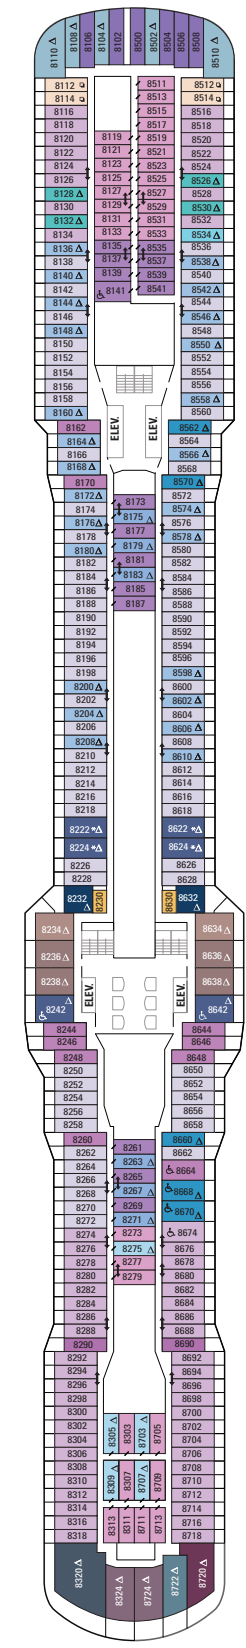

DECK 16

DECK 15

DECK 14

LEGENDS

- △ Stateroom with sofa bed
- ✦ Stateroom has third Pullman bed available
- ✦ Stateroom has third and fourth Pullman beds available
- ◆ Stateroom with sofa bed and third Pullman bed available
- ‡ Stateroom has four additional Pullman beds available
- ↕ Connecting staterooms
- ♿ Indicates accessible staterooms
- ▣ Stateroom has an obstructed view

DECK 10

SUITES **GL SL GT GS J1 J3 J4**

BALCONY **1C 2C 4C 1D 2D 5D 6D**

OCEAN VIEW **1M 2M**

INTERIOR **1U 2U 3U 4U 2W**

DECK 9

SUITES **GT GS J1 J3 J4**

BALCONY **1C 2C 4C 1D 2D 5D 6D**

OCEAN VIEW **1M 2M**

INTERIOR **1U 2U 3U 4U 2W**

DECK 8

SUITES **RL OL GL SL GB GS J1 J3**

BALCONY **1C 2C 4C 3D 4D 5D**

OCEAN VIEW **1M 2M**

INTERIOR **1U 2U 3U 4U 2W**

DECK 7

SUITES: GB J1 J4
 BALCONY: 1C 2C 4C 3D 4D 7D
 8D 2E 2F
 INTERIOR: 3U 4U 2W

DECK 6

SUITES: GB J1 J4
 BALCONY: 3D 4D 7D 8D 1E 2E 2F
 INTERIOR: 2W

DECK 5

DECK 4

DECK 3
 OCEAN VIEW 1N 2N
 INTERIOR 2U

DECK 2

SUITES