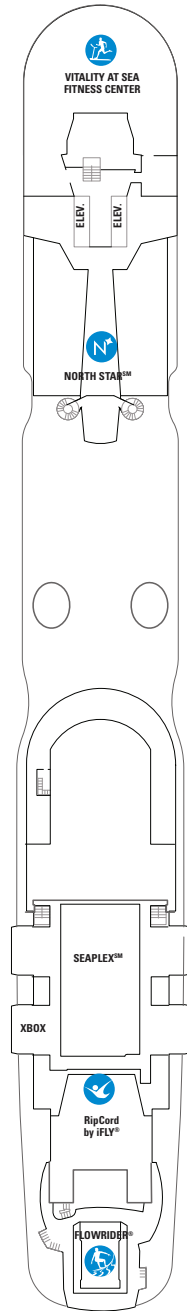

DECK 16

DECK 15

DECK 14

LEGENDS

- △ Stateroom with sofa bed
- ✦ Stateroom has third Pullman bed available
- ✦ Stateroom has third and fourth Pullman beds available
- ◆ Stateroom with sofa bed and third Pullman bed available
- ‡ Stateroom has four additional Pullman beds available
- ↕ Connecting staterooms
- ♿ Indicates accessible staterooms
- ▣ Stateroom has an obstructed view

- | | |
|--------------------|-------------------|
| Dining Venue | Running Track |
| Entertainment Area | Rock climbing |
| Bars & Lounges | FlowRider® |
| Kids & Teens Area | Information |
| Pool | Conference Center |
| Spa | Shopping |
| Fitness | Casino |

DECK 10

SUITES **GL SL GT GS J1 J3 J4**

BALCONY **1C 2C 4C 1D 2D 5D 6D**

OCEAN VIEW **1M 2M**

INTERIOR **1U 2U 3U 4U 2W**

DECK 9

SUITES **GT GS J1 J3 J4**

BALCONY **1C 2C 4C 1D 2D 5D 6D**

OCEAN VIEW **1M 2M**

INTERIOR **1U 2U 3U 4U 2W**

DECK 8

SUITES **RL OL GL SL GB GS J1 J3**

BALCONY **1C 2C 4C 3D 4D 5D**

OCEAN VIEW **1M 2M**

INTERIOR **1U 2U 3U 4U 2W**

DECK 7