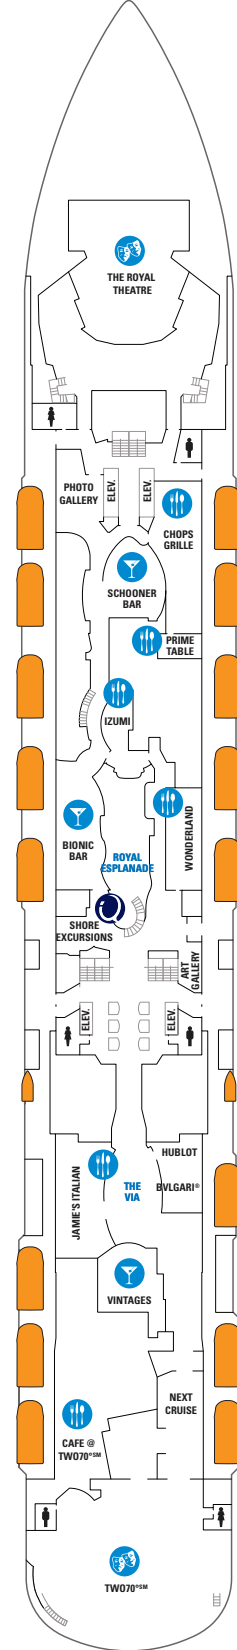

DECK 16

DECK 15

DECK 14

LEGENDS

- △ Stateroom with sofa bed
- ✦ Stateroom has third Pullman bed available
- ✦ Stateroom has third and fourth Pullman beds available
- ◆ Stateroom with sofa bed and third Pullman bed available
- ‡ Stateroom has four additional Pullman beds available
- ↕ Connecting staterooms
- ♿ Indicates accessible staterooms
- ▣ Stateroom has an obstructed view

DECK 10

SUITES **GL SL GT GS J1 J3 J4**

BALCONY **1C 2C 4C 1D 2D 5D 6D**

OCEAN VIEW **1M 2M**

INTERIOR **1U 2U 3U 4U 2W**

DECK 9

SUITES **GT GS J1 J3 J4**

BALCONY **1C 2C 4C 1D 2D 5D 6D**

OCEAN VIEW **1M 2M**

INTERIOR **1U 2U 3U 4U 2W**

DECK 8

SUITES **RL OL GL SL GB GS J1 J3**

BALCONY **1C 2C 4C 3D 4D 5D**

OCEAN VIEW **1M 2M**

INTERIOR **1U 2U 3U 4U 2W**

DECK 7

SUITES: GB J1 J4
 BALCONY: 1C 2C 4C 3D 4D 7D
 8D 2E 2F
 INTERIOR: 3U 4U 2W

DECK 6

SUITES: GB J1 J4
 BALCONY: 3D 4D 7D 8D 1E 2E 2F
 INTERIOR: 2W

DECK 5

DECK 4

DECK 3
 OCEAN VIEW 1N 2N
 INTERIOR 2U

DECK 2

SUITES