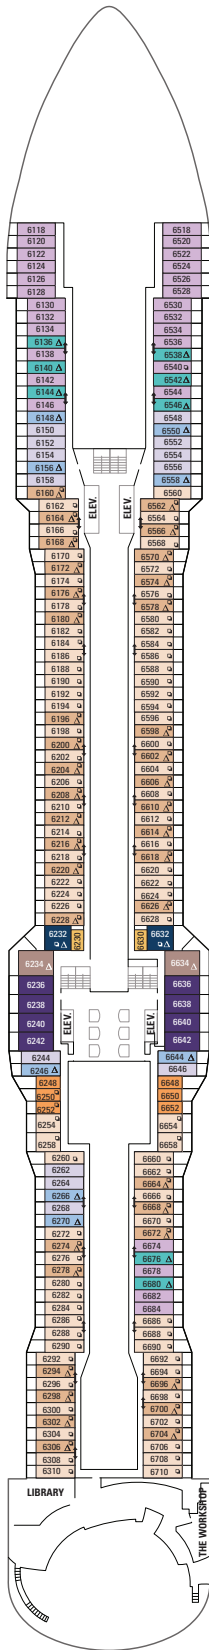

DECK 16

DECK 15

DECK 14

LEGENDS

- △ Stateroom with sofa bed
- ✦ Stateroom has third Pullman bed available
- ✦ Stateroom has third and fourth Pullman beds available
- ◆ Stateroom with sofa bed and third Pullman bed available
- ‡ Stateroom has four additional Pullman beds available
- ↕ Connecting staterooms
- ♿ Indicates accessible staterooms
- ▣ Stateroom has an obstructed view

DECK 10

SUITES **GL SL GT GS J1 J3 J4**

BALCONY **1C 2C 4C 1D 2D 5D 6D**

OCEAN VIEW **1M 2M**

INTERIOR **1U 2U 3U 4U 2W**

DECK 9

SUITES **GT GS J1 J3 J4**

BALCONY **1C 2C 4C 1D 2D 5D 6D**

OCEAN VIEW **1M 2M**

INTERIOR **1U 2U 3U 4U 2W**

DECK 8

SUITES **RL OL GL SL GB GS J1 J3**

BALCONY **1C 2C 4C 3D 4D 5D**

OCEAN VIEW **1M 2M**

INTERIOR **1U 2U 3U 4U 2W**

DECK 7

SUITES: GB J1 J4
 BALCONY: 1C 2C 4C 3D 4D 7D
 8D 2E 2F
 INTERIOR: 3U 4U 2W

DECK 6

SUITES: GB J1 J4
 BALCONY: 3D 4D 7D 8D 1E 2E 2F
 INTERIOR: 2W

DECK 5

DECK 4

DECK 3
 OCEAN VIEW 1N 2N
 INTERIOR 2U

DECK 2

SUITES