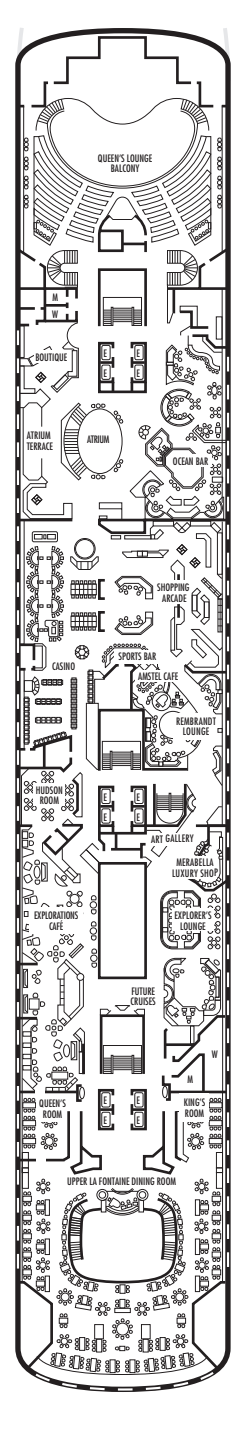

UPPER PROMENADE DECK