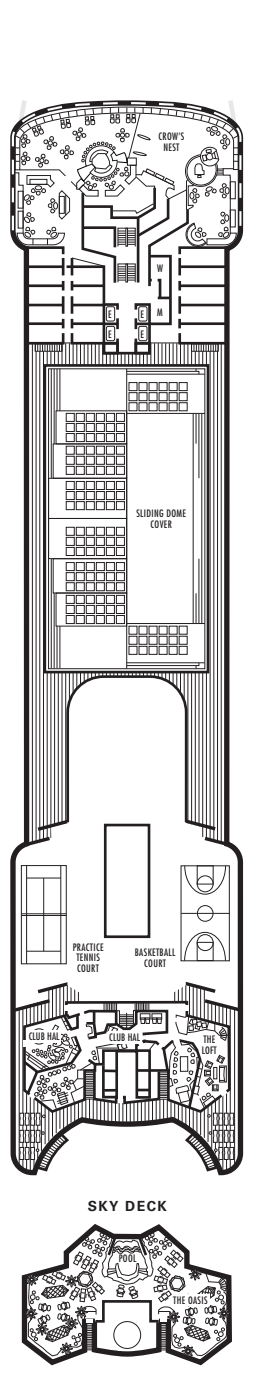

SPORTS DECK