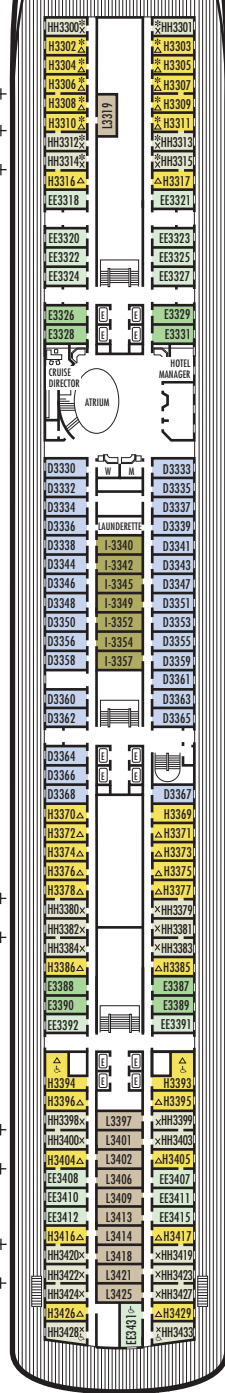

Important Note: Not all staterooms within each category have the same furniture configuration and/or facilities. Appropriate symbols within the rooms on the deck plans describe differences from the stateroom descriptions below.

C D DA DD E
Large: 2 lower beds convertible to 1 queen-size bed, bathtub & shower.

G H HH
Large: 2 lower beds convertible to 1 queen-size bed, bathtub & shower. All G-category staterooms have portholes. All H-category staterooms have partial sea views. All HH-category staterooms have fully obstructed views.

INTERIOR STATEROOMS

I J K L M
Large: 2 lower beds convertible to 1 queen-size bed, shower.

DOLPHIN DECK
 Staterooms 1800-1964
 90 ft. from bow to Staterooms 1800 & 1801.

MAIN DECK
 Staterooms 2500-2715
 103 ft. from bow to Staterooms 2500 & 2501.

LOWER PROMENADE DECK
 Staterooms 3300-3433
 118 ft. from bow to Staterooms 3300 & 3301.

PROMENADE DECK

UPPER PROMENADE DECK

VERANDAH DECK
 Staterooms 6100-6228
 138 ft. from bow to Staterooms 6100 & 6102.