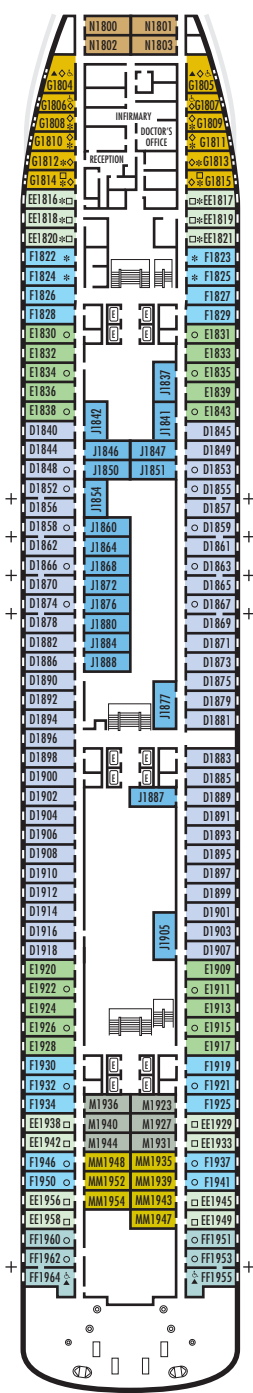

Important Note: Not all staterooms within each category have the same furniture configuration and/or facilities. Appropriate symbols within the rooms on the deck plans describe differences from the stateroom descriptions below.

A B BB BC
Vista Suites: (Verandah Suites) 2 lower beds convertible to 1 queen-size bed, whirlpool bath & shower, sitting area, private verandah, mini-bar, refrigerator, floor-to-ceiling windows.

OCEAN-VIEW STATEROOMS

C D DA DD E
Large: 2 lower beds convertible to 1 queen-size bed, bathtub & shower.

G H HH
Large: 2 lower beds convertible to 1 queen-size bed, bathtub & shower. All G-category staterooms have portholes. All H-category staterooms have partial sea views. All HH-category staterooms have fully obstructed views.

INTERIOR STATEROOMS

I J K L M
Large: 2 lower beds convertible to 1 queen-size bed, shower.

DOLPHIN DECK
 Staterooms 1800-1964
 90 ft. from bow to Staterooms 1800 & 1801.

MAIN DECK
 Staterooms 2500-2715
 103 ft. from bow to Staterooms 2500 & 2501.