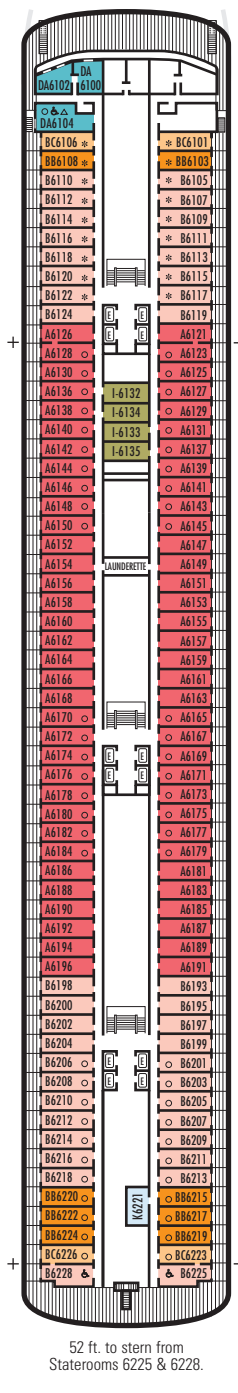

Important Note: Not all staterooms within each category have the same furniture configuration and/or facilities. Appropriate symbols within the rooms on the deck plans describe differences from the stateroom descriptions below.

C D DA DD E
Large: 2 lower beds convertible to 1 queen-size bed, bathtub & shower.

G H HH
Large: 2 lower beds convertible to 1 queen-size bed, bathtub & shower. All G-category staterooms have portholes. All H-category staterooms have partial sea views. All HH-category staterooms have fully obstructed views.

INTERIOR STATEROOMS

I J K L M
Large: 2 lower beds convertible to 1 queen-size bed, shower.

DOLPHIN DECK
 Staterooms 1800-1964
 90 ft. from bow to Staterooms 1800 & 1801.

MAIN DECK
 Staterooms 2500-2715
 103 ft. from bow to Staterooms 2500 & 2501.

LOWER PROMENADE DECK
 Staterooms 3300-3433
 118 ft. from bow to Staterooms 3300 & 3301.

PROMENADE DECK

UPPER PROMENADE DECK

VERANDAH DECK
 Staterooms 6100-6228
 138 ft. from bow to Staterooms 6100 & 6102.