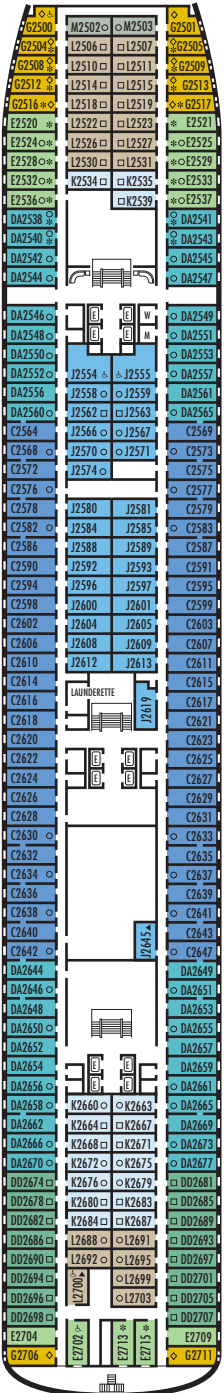

MS AMSTERDAM

DECK PLANS & STATEROOMS

The deck plans are color-coded by category of stateroom, and the category letter precedes the stateroom number in each room. All staterooms are equipped with flat-panel television, DVD player, telephone and multichannel music.

Important Note: Not all staterooms within each category have the same furniture configuration and/or facilities. Appropriate symbols within the rooms on the deck plans describe differences from the stateroom descriptions below.

C D DA DD E
Large: 2 lower beds convertible to 1 queen-size bed, bathtub & shower.

G H HH
Large: 2 lower beds convertible to 1 queen-size bed, bathtub & shower. All G-category staterooms have portholes. All H-category staterooms have partial sea views. All HH-category staterooms have fully obstructed views.

INTERIOR STATEROOMS

I J K L M
Large: 2 lower beds convertible to 1 queen-size bed, shower.

DOLPHIN DECK
 Staterooms 1800-1964
 90 ft. from bow to Staterooms 1800 & 1801.

MAIN DECK
 Staterooms 2500-2715
 103 ft. from bow to Staterooms 2500 & 2501.