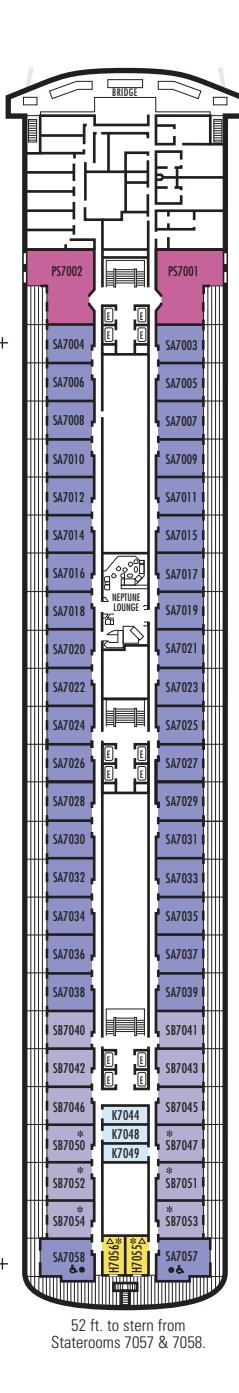

NAVIGATION DECK
Staterooms 7001-7058
226 ft. from bow to Staterooms 7001 & 7002.