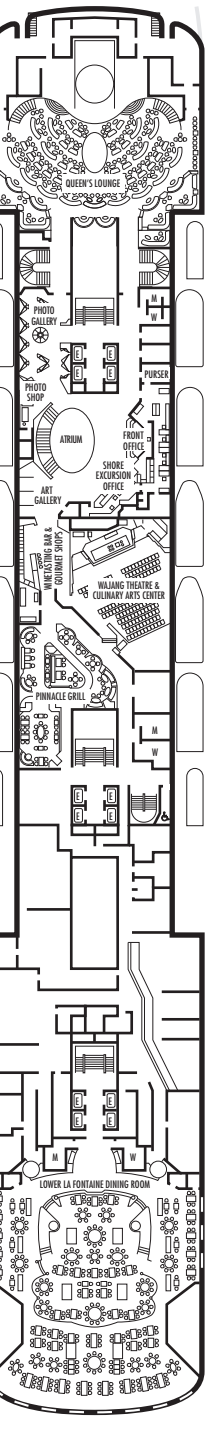

PROMENADE DECK