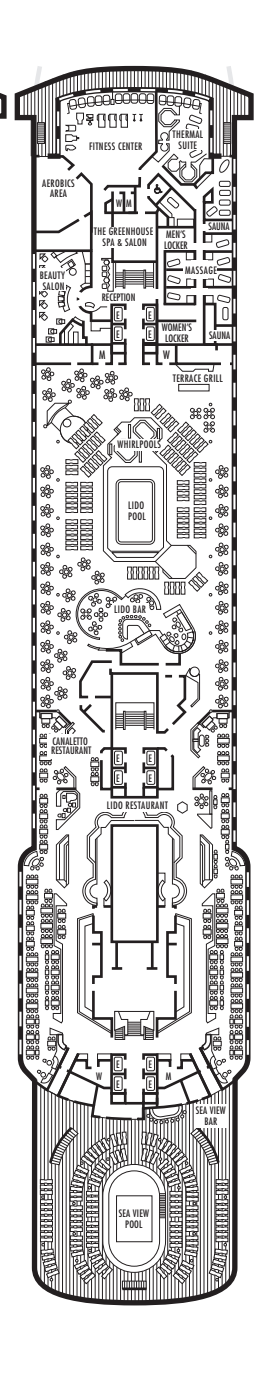

MS AMSTERDAM

DECK PLANS & STATEROOMS

The deck plans are color-coded by category of stateroom, and the category letter precedes the stateroom number in each room. All staterooms are equipped with flat-panel television, DVD player, telephone and multichannel music.

Important Note: Not all staterooms within each category have the same furniture configuration and/or facilities. Appropriate symbols within the rooms on the deck plans describe differences from the stateroom descriptions below.

VERANDAH SUITES

PS
Pinnacle Suites: (Penthouse Verandah Suites) Bedroom with 1 king-size bed, oversize whirlpool bath & shower, living room, dining room, dressing room, private verandah, pantry, 1 sofa bed for 2 persons, mini-bar, refrigerator, guest toilet, floor-to-ceiling windows.

SA SB
Neptune Suites: (Deluxe Verandah Suites) 2 lower beds convertible to 1 king-size bed, whirlpool bath & shower, large sitting area, dressing room, private verandah, 1 sofa bed for 2 persons, mini-bar, refrigerator, floor-to-ceiling windows.

A B BB BC
Vista Suites: (Verandah Suites) 2 lower beds convertible to 1 queen-size bed, whirlpool bath & shower, sitting area, private verandah, mini-bar, refrigerator, floor-to-ceiling windows.

OCEAN-VIEW STATEROOMS

C D DA DD E
Large: 2 lower beds convertible to 1 queen-size bed, bathtub & shower.

G H HH
Large: 2 lower beds convertible to 1 queen-size bed, bathtub & shower. All G-category staterooms have portholes. All H-category staterooms have partial sea views. All HH-category staterooms have fully obstructed views.

INTERIOR STATEROOMS

I J K L M
Large: 2 lower beds convertible to 1 queen-size bed, shower.

LIDO DECK

SPORTS DECK

STATEROOM SYMBOL LEGEND